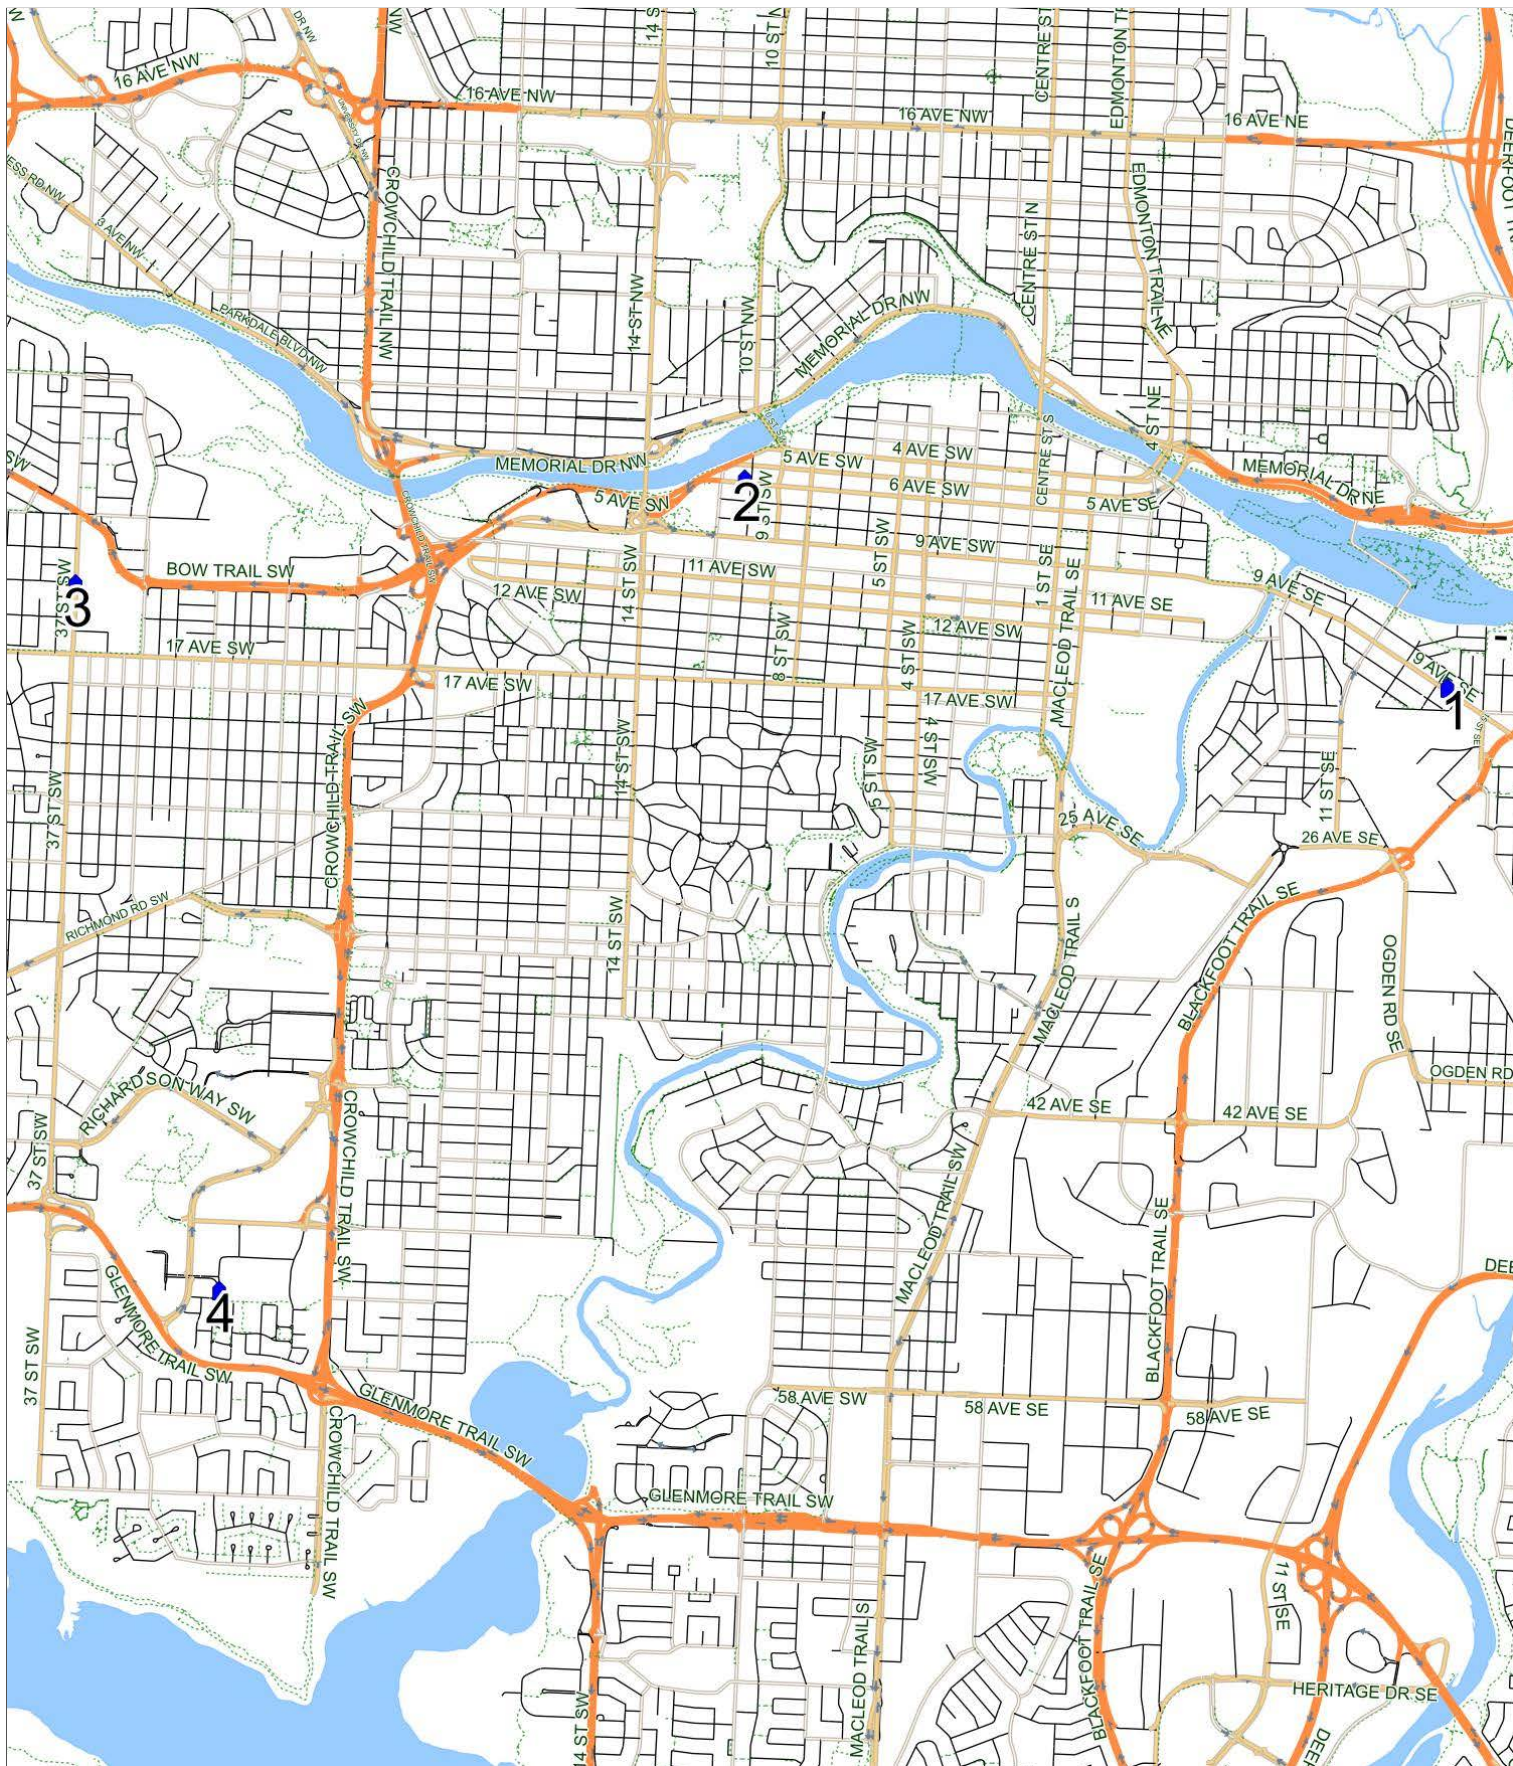

Glamorgan kdg PM A (MTWR)

Operator: Southland - Ogden Yard (403) 253-9323
 Description: Downtown, Rosscarrock, Garrison Green

Eff: 2019-09-03

#	Time	Description
1	12:07 PM	Westbound 9 Avenue after 14A Street SE in the middle of the green space
2	12:21 PM	Westbound 6 Ave after 10 Street SW at the CT Stop
3	12:29 PM	Southbound 37 Street after 13 Avenue SW at CT Stop
4	12:42 PM	Northbound Peacekeepers Way after green space at Traffic Circle SW
5	12:46 PM	Glamorgan School, Westbound Grafton Drive SW (Use 41 Avenue to exit area)

Glamorgan kdg PM A (F) (F)

Operator: Southland - Ogden Yard (403) 253-9323
 Description: Downtown, Garrison Green
 Instructions: Alternating Friday's

Eff: 2019-09-03

#	Time	Description
1	12:09 PM	Glamorgan School Westbound Grafton Drive SW (Use 41 Avenue to exit area)
2	12:18 PM	Northbound Peacekeepers Way after green space at Traffic Circle SW
3	12:29 PM	Northbound 37 Street after 13 Avenue SW at CT Stop
4	12:39 PM	Eastbound 5 Ave before 7 Street SW at the CT Stop
5	12:43 PM	Westbound 6 Ave after 10 Street SW at the CT Stop
6	12:56 PM	Eastbound 9 Ave SE after 14 Street SE at the CT Stop