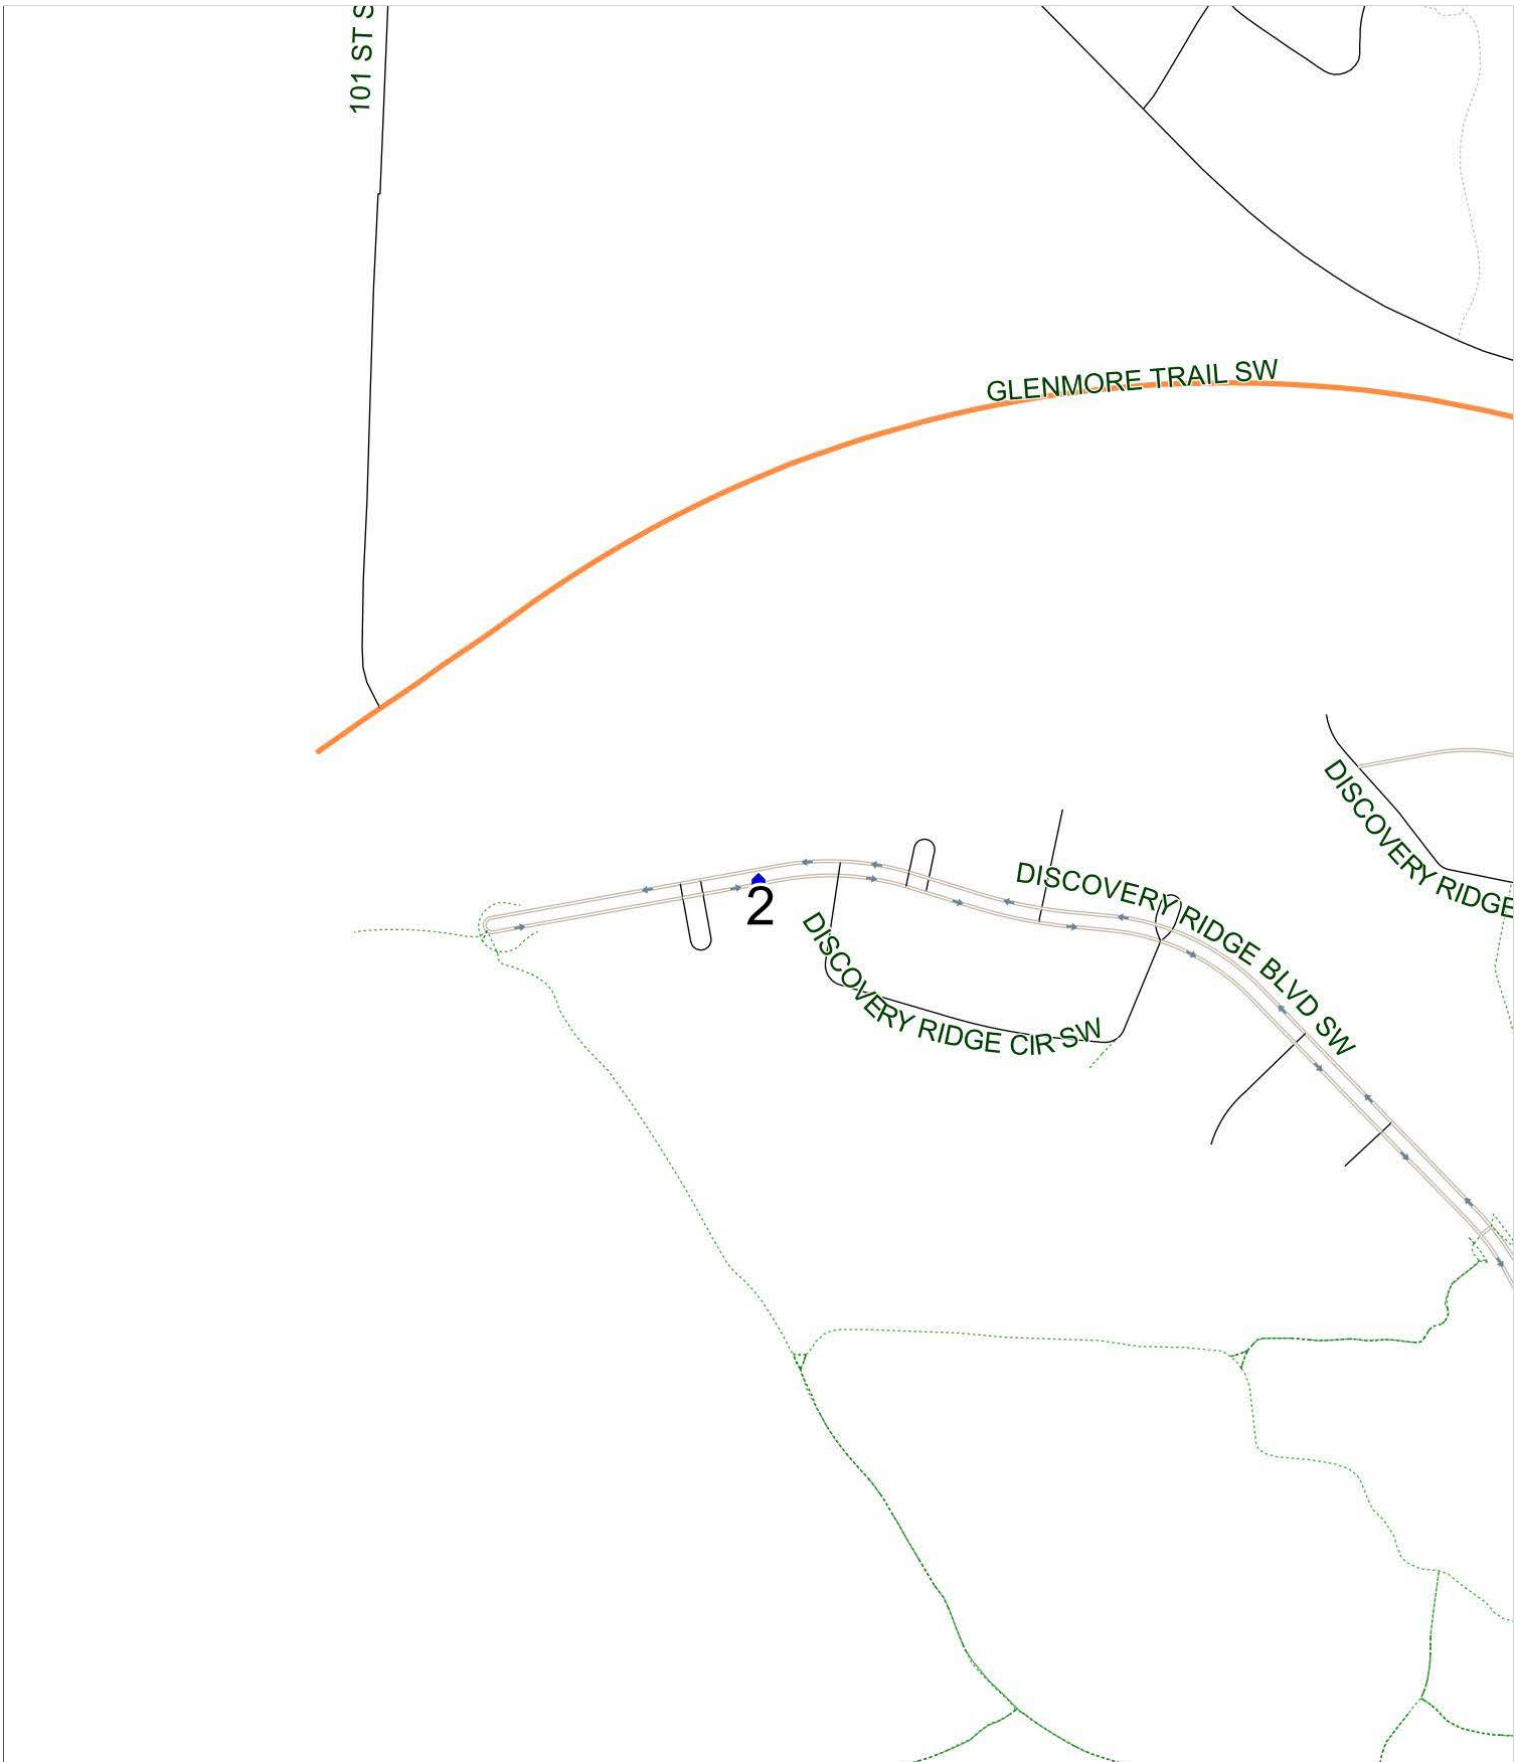

# Griffith Woods A AM

Operator: Southland - CFB Yard (403) 387-2907  
Description: Discovery Ridge

Eff: 2019-09-03

#	Time	Description
1	7:40 AM	Eastbound Discovery Ridge Blvd after 400 Discovery Ridge Bay SW at the mailboxes (Moved Due To Safety)
2	7:50 AM	Griffith Woods School Westbound 26 Ave after Springborough Blvd SW

### Griffith Woods A PM (MTWR)

Operator: Southland - CFB Yard (403) 387-2907  
Description: Discovery Ridge

Eff: 2019-09-03

#	Time	Description
1	2:40 PM	Griffith Woods School Westbound 26 Ave after Springborough Blvd SW
2	2:50 PM	Eastbound Discovery Ridge Blvd after 400 Discovery Ridge Bay SW at the mailboxes (Moved Due To Safety)

# Griffith Woods A PM (F)

Operator: Southland - CFB Yard (403) 387-2907  
Description: Discovery Ridge

Eff: 2019-09-03

#	Time	Description
1	12:05 PM	Griffith Woods School Westbound 26 Ave after Springborough Blvd SW
2	12:15 PM	Eastbound Discovery Ridge Blvd after 400 Discovery Ridge Bay SW at the mailboxes (Moved Due To Safety)