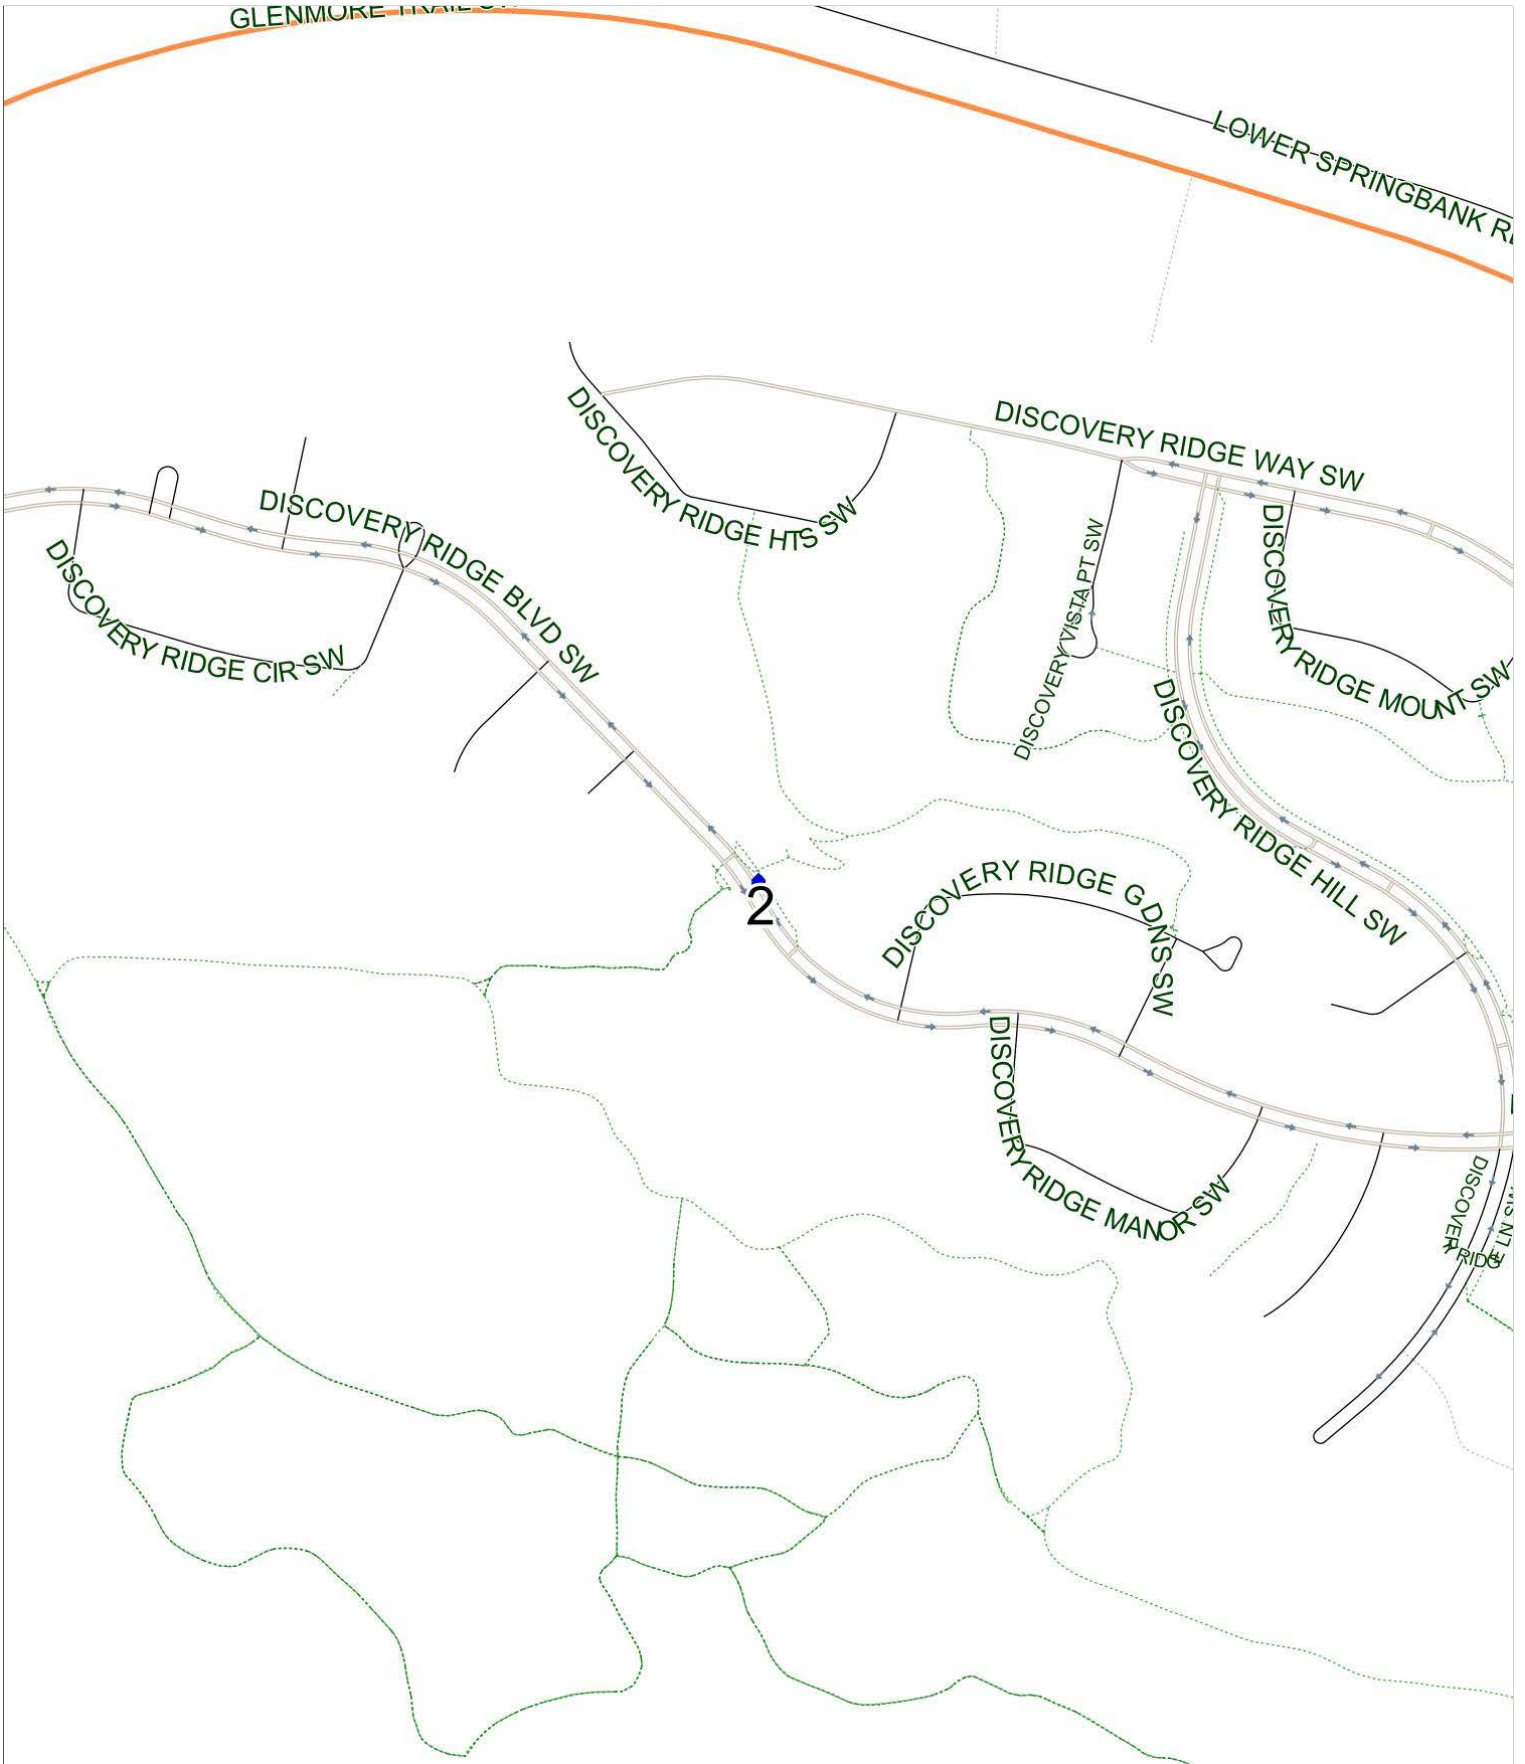

Griffith Woods B AM

Operator: Southland - CFB Yard (403) 387-2907
Description: Discovery Ridge

Eff: 2019-09-03

#	Time	Description
1	7:36 AM	Westbound Discovery Ridge Blvd after Discovery Ridge Gardens SW (west arm) at the green space
2	7:50 AM	Griffith Woods School Westbound 26 Ave after Springborough Blvd SW

Griffith Woods B PM (MTWR)

Operator: Southland - CFB Yard (403) 387-2907
Description: Discovery Woods

Eff: 2019-09-03

#	Time	Description
1	2:40 PM	Griffith Woods School Westbound 26 Ave after Springborough Blvd SW
2	2:49 PM	Westbound Discovery Ridge Blvd after Discovery Ridge Gardens SW (west arm) at the green space

Griffith Woods B PM (F)

Operator: Southland - CFB Yard (403) 387-2907
Description: Discovery Woods

Eff: 2019-09-03

#	Time	Description
1	12:05 PM	Griffith Woods School Westbound 26 Ave after Springborough Blvd SW
2	12:14 PM	Westbound Discovery Ridge Blvd after Discovery Ridge Gardens SW (west arm) at the green space