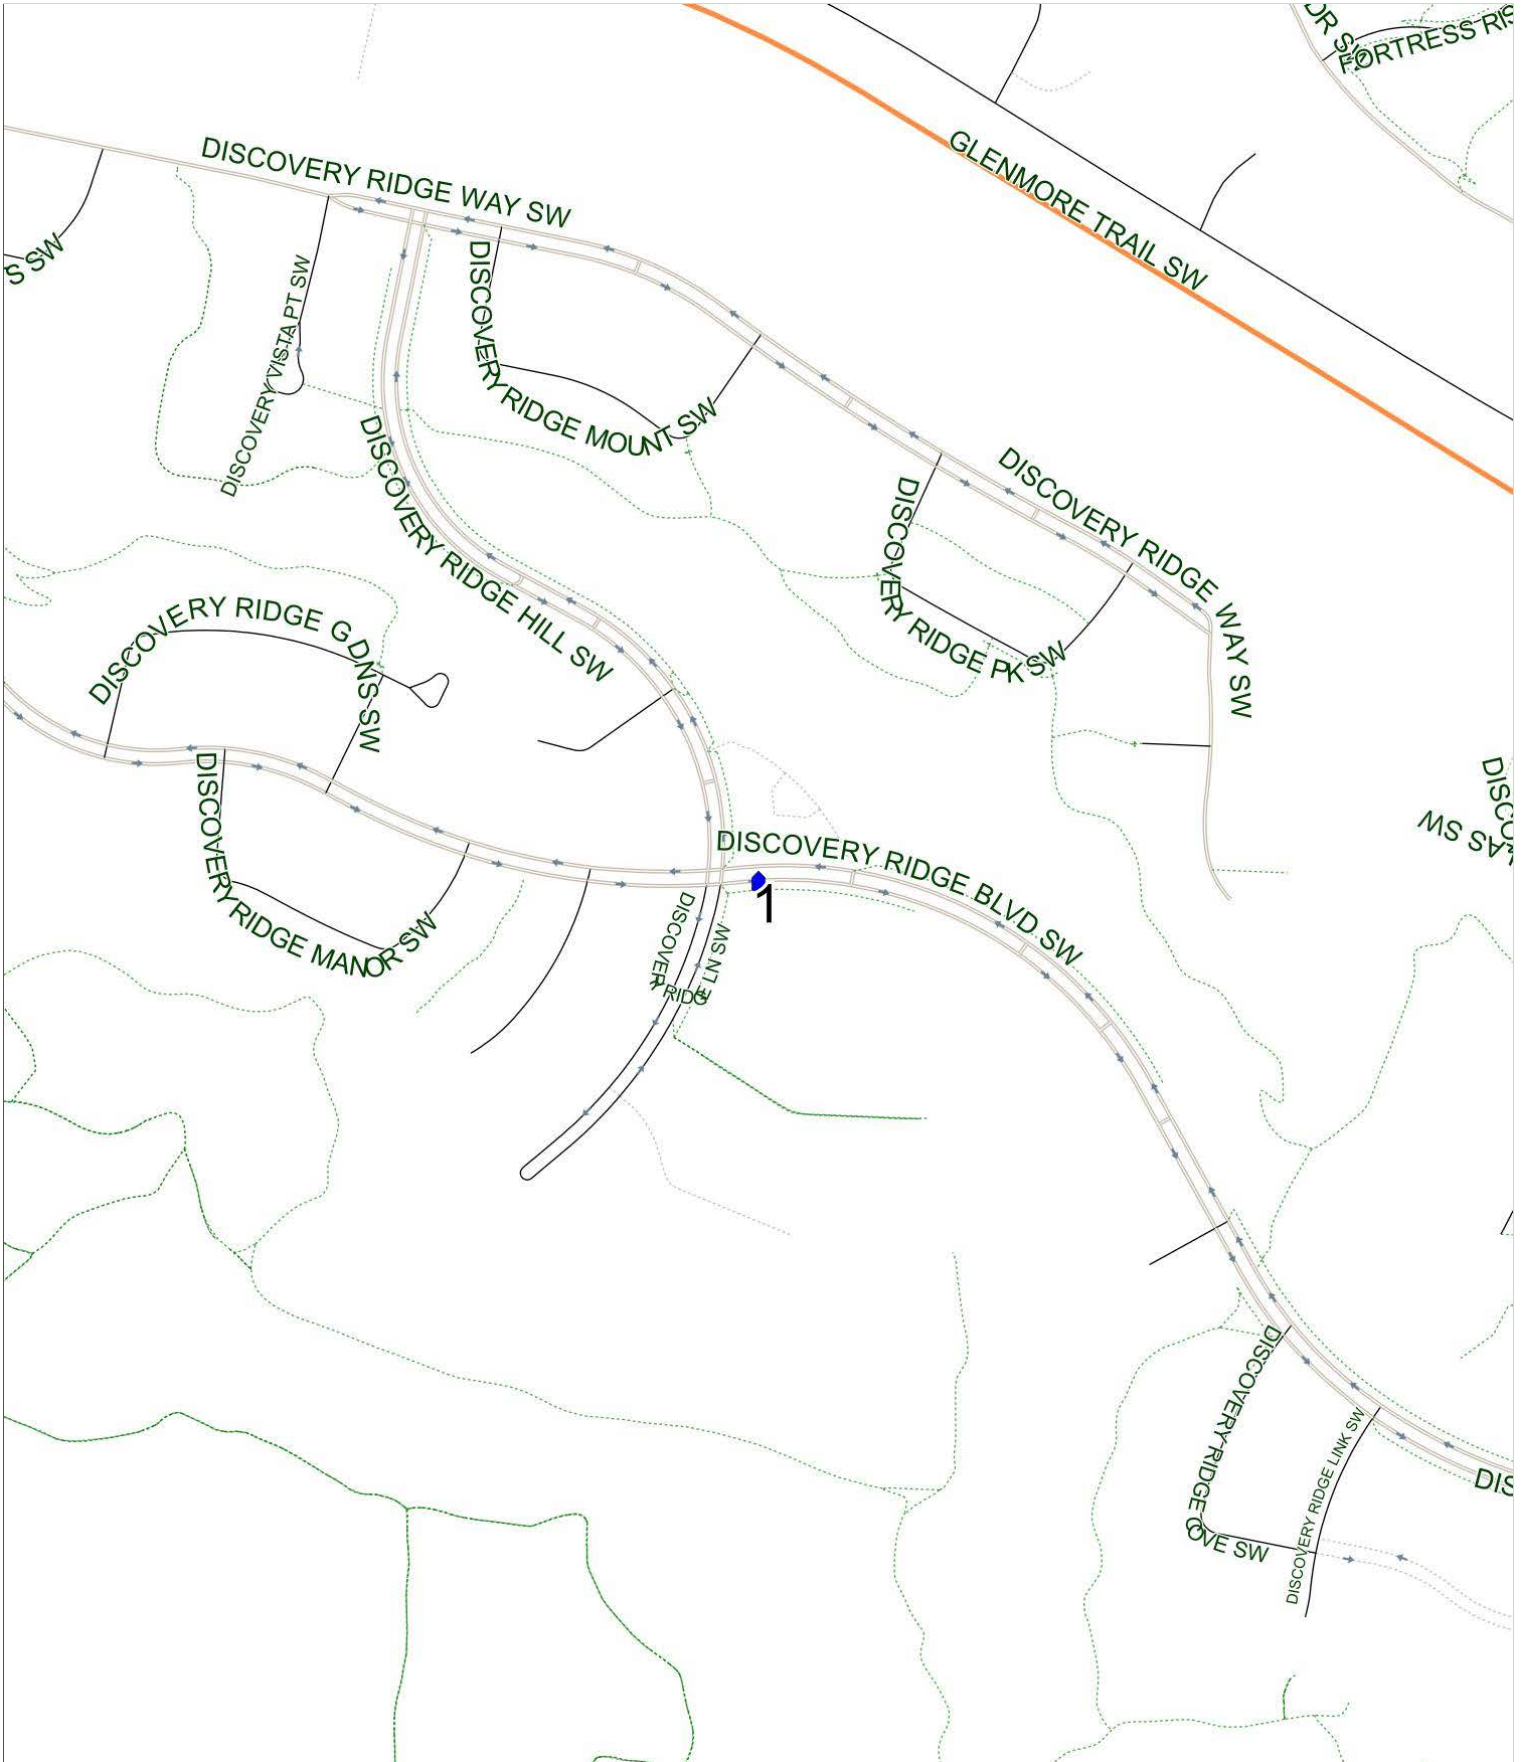

### Griffith Woods C AM

Operator: Southland - CFB Yard (403) 387-2907  
Description: Discovery Ridge

Eff: 2019-09-03

#	Time	Description
1	7:39 AM	Eastbound Discovery Ridge Blvd after Discovery Ridge Lane SW at the green space
2	7:50 AM	Griffith Woods School Westbound 26 Ave after Springborough Blvd SW

### Griffith Woods C PM (MTWR)

Operator: Southland - CFB Yard (403) 387-2907  
Description: Discovery Ridge

Eff: 2019-09-03

#	Time	Description
1	2:40 PM	Griffith Woods School Westbound 26 Ave after Springborough Blvd SW
2	2:50 PM	Eastbound Discovery Ridge Blvd after Discovery Ridge Lane SW at the green space

### Griffith Woods C PM (F)

Operator: Southland - CFB Yard (403) 387-2907  
Description: Discovery Ridge

Eff: 2019-09-03

#	Time	Description
1	12:05 PM	Griffith Woods School Westbound 26 Ave after Springborough Blvd SW
2	12:15 PM	Eastbound Discovery Ridge Blvd after Discovery Ridge Lane SW at the green space