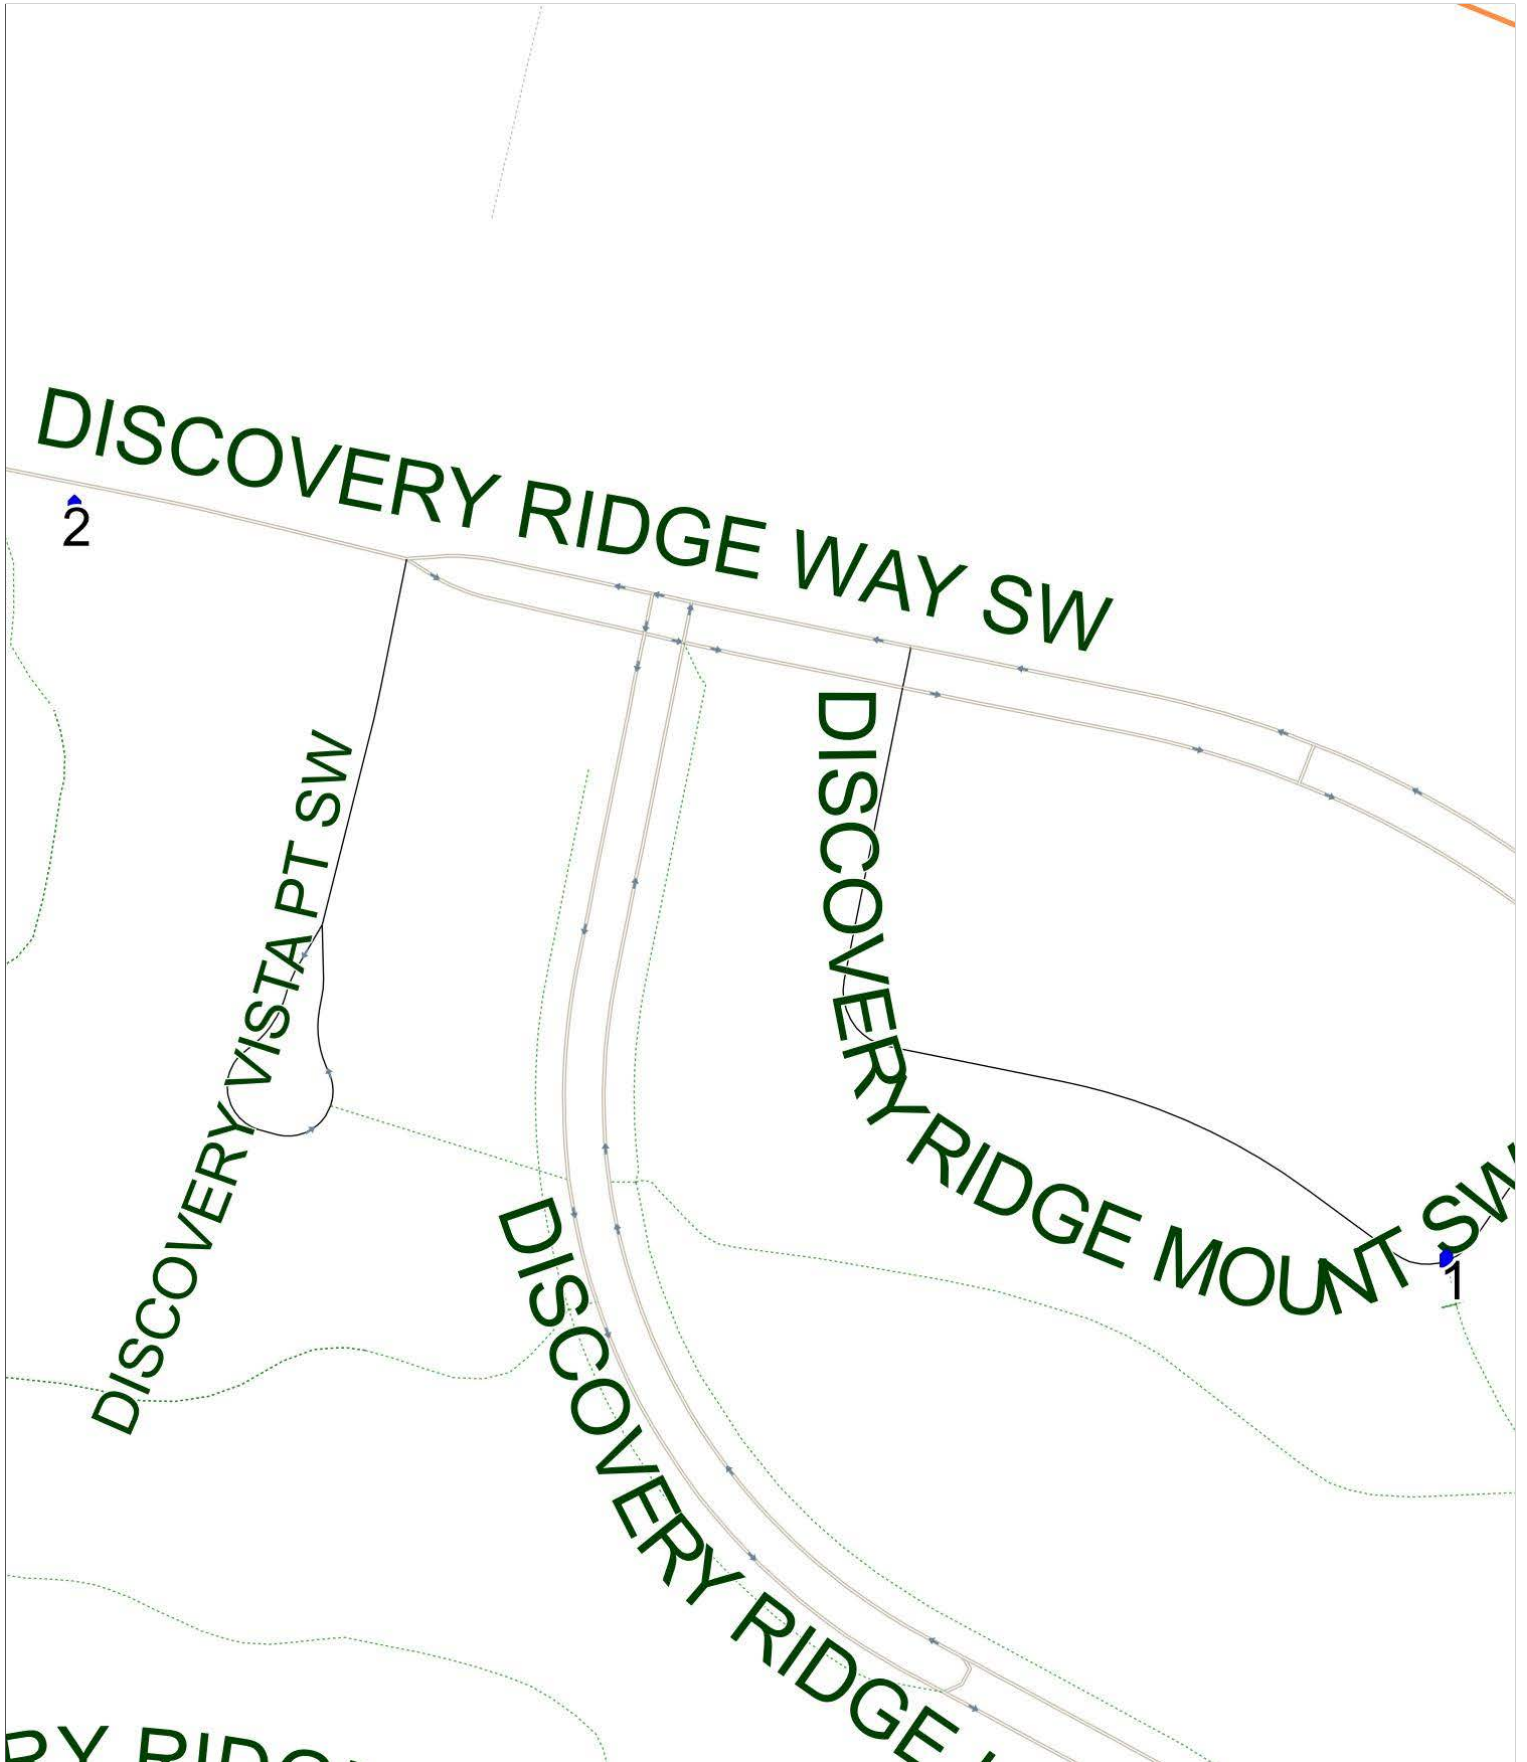

Griffith Woods D AM

Operator: Southland - CFB Yard (403) 387-2907
Description: Discovery Ridge

Eff: 2019-09-03

#	Time	Description
1	7:33 AM	Northbound Discovery Ridge Mount SW at pathway after house # 23
2	7:36 AM	Eastbound Discovery Ridge Way after Discovery Ridge Heights SW at the mailboxes
3	7:50 AM	Griffith Woods School Westbound 26 Ave after Springborough Blvd SW

Griffith Woods D PM (MTWR)

Operator: Southland - CFB Yard (403) 387-2907
Description: Discovery Ridge

Eff: 2019-09-03

#	Time	Description
1	2:40 PM	Griffith Woods School Westbound 26 Ave after Springborough Blvd SW
2	2:50 PM	Northbound Discovery Ridge Mount SW at pathway after house # 23
3	2:53 PM	Eastbound Discovery Ridge Way after Discovery Ridge Heights SW at the mailboxes

Griffith Woods D PM (F)

Operator: Southland - CFB Yard (403) 387-2907
Description: Discovery Ridge

Eff: 2019-09-03

#	Time	Description
1	12:05 PM	Griffith Woods School Westbound 26 Ave after Springborough Blvd SW
2	12:15 PM	Northbound Discovery Ridge Mount SW at pathway after house # 23
3	12:18 PM	Eastbound Discovery Ridge Way after Discovery Ridge Heights SW at the mailboxes