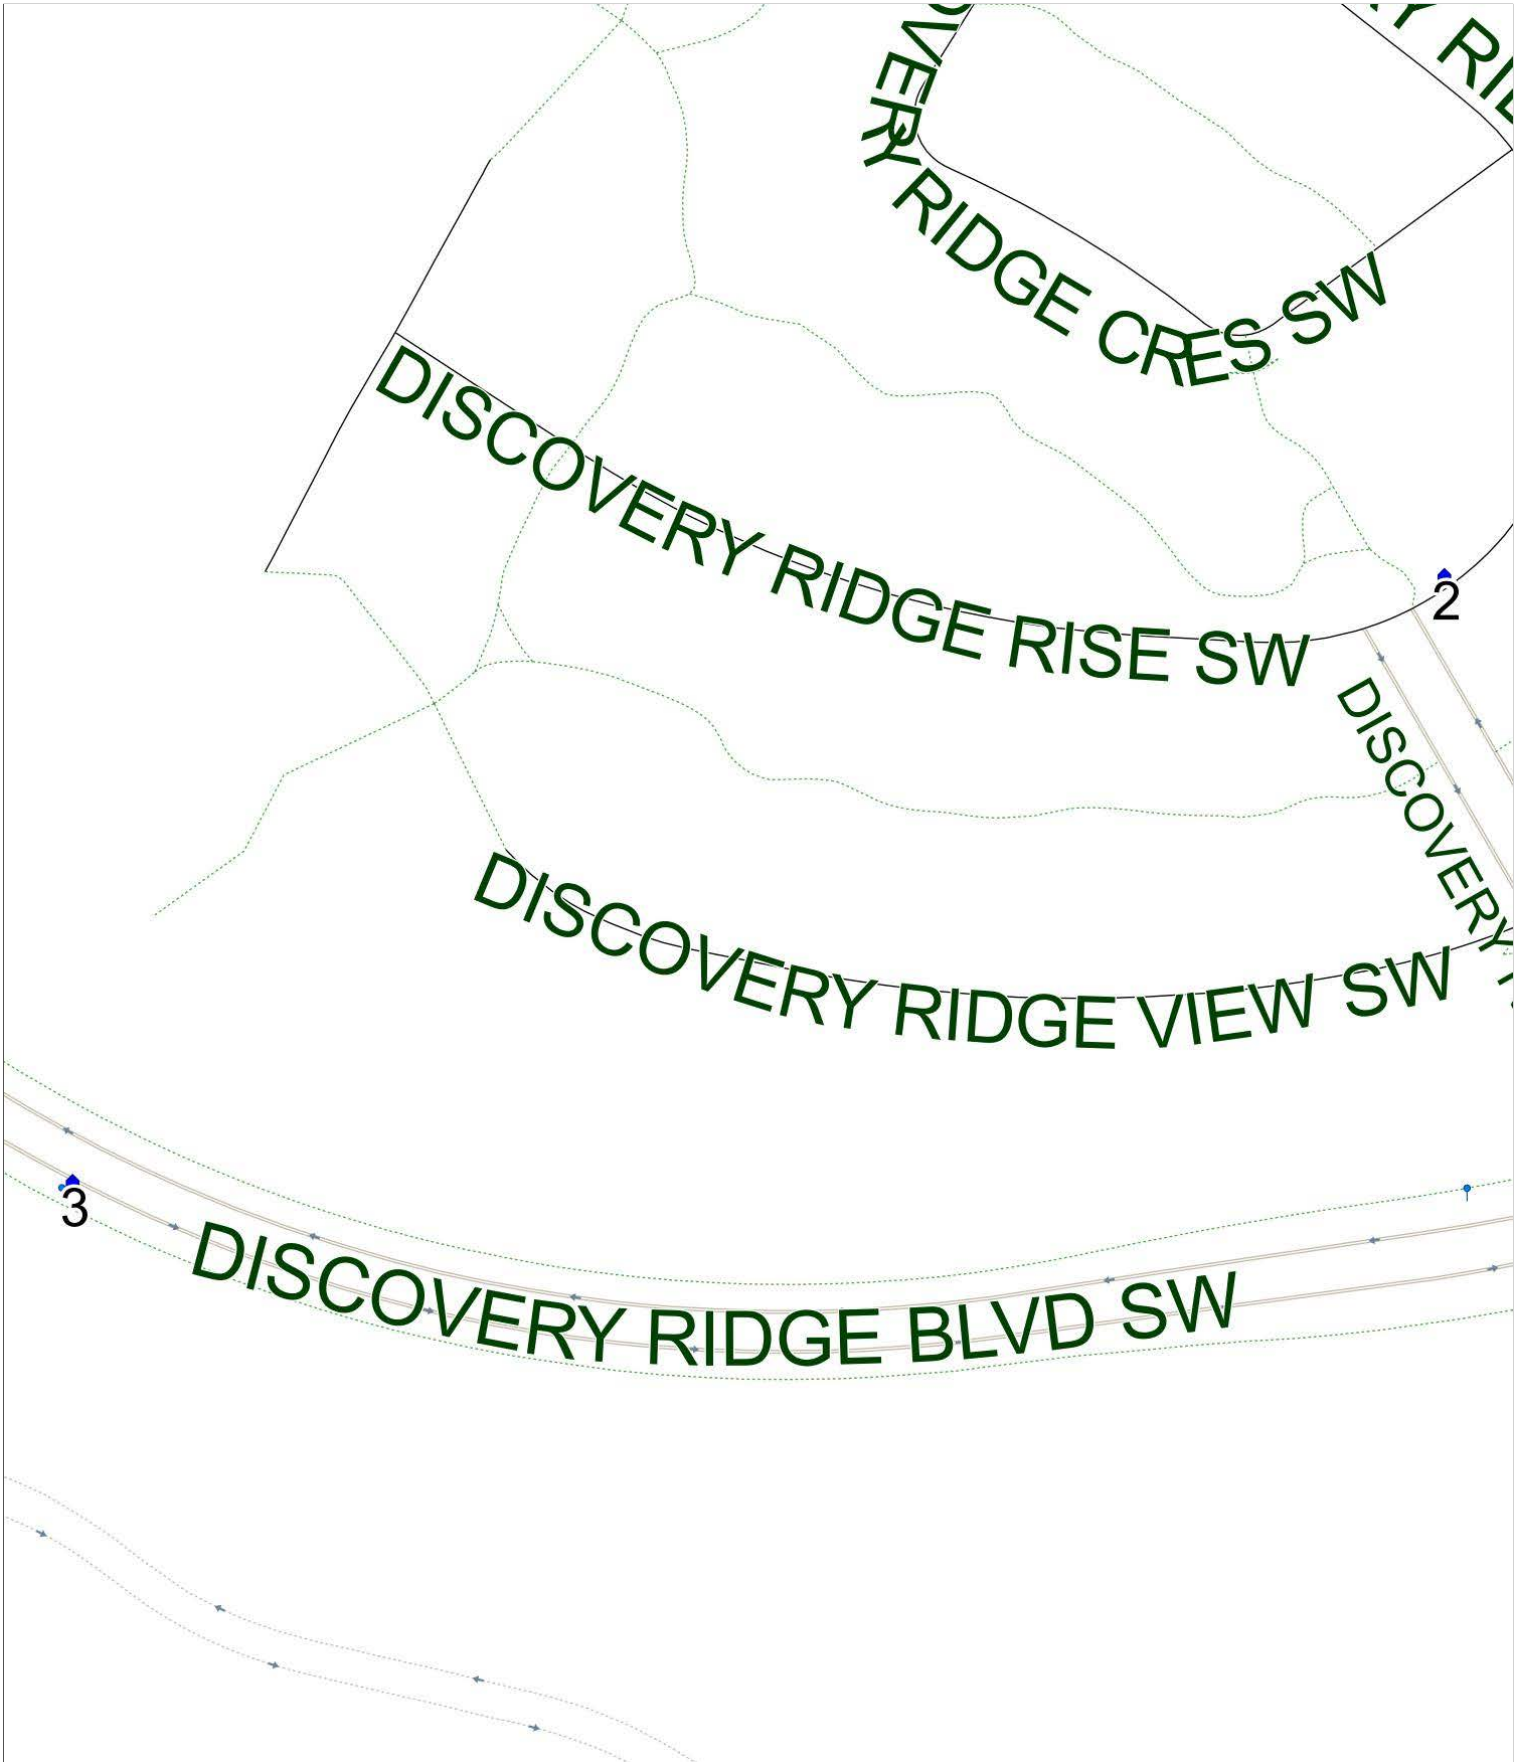

# Griffith Woods E AM

Operator: Southland - CFB Yard (403) 387-2907  
Description: Discovery Ridge

Eff: 2019-09-03

#	Time	Description
1	7:37 AM	Eastbound Discovery Ridge Blvd after Discovery Ridge Link SW at the CT Stop
2	7:41 AM	Westbound Discovery Ridge Rise before Discovery Ridge Gate SW at the green space
3	7:50 AM	Griffith Woods School Westbound 26 Ave after Springborough Blvd SW

### Griffith Woods E PM (MTWR)

Operator: Southland - CFB Yard (403) 387-2907  
Description: Discovery Ridge

Eff: 2019-09-03

#	Time	Description
1	2:40 PM	Griffith Woods School Westbound 26 Ave after Springborough Blvd SW
2	2:47 PM	Westbound Discovery Ridge Rise before Discovery Ridge Gate SW at the green space
3	2:52 PM	Eastbound Discovery Ridge Blvd after Discovery Ridge Link SW at the CT Stop

# Griffith Woods E PM (F)

Operator: Southland - CFB Yard (403) 387-2907  
Description: Discovery Ridge

Eff: 2019-09-03

#	Time	Description
1	12:05 PM	Griffith Woods School Westbound 26 Ave after Springborough Blvd SW
2	12:12 PM	Westbound Discovery Ridge Rise before Discovery Ridge Gate SW at the green space
3	12:16 PM	Eastbound Discovery Ridge Blvd after Discovery Ridge Link SW at the CT Stop