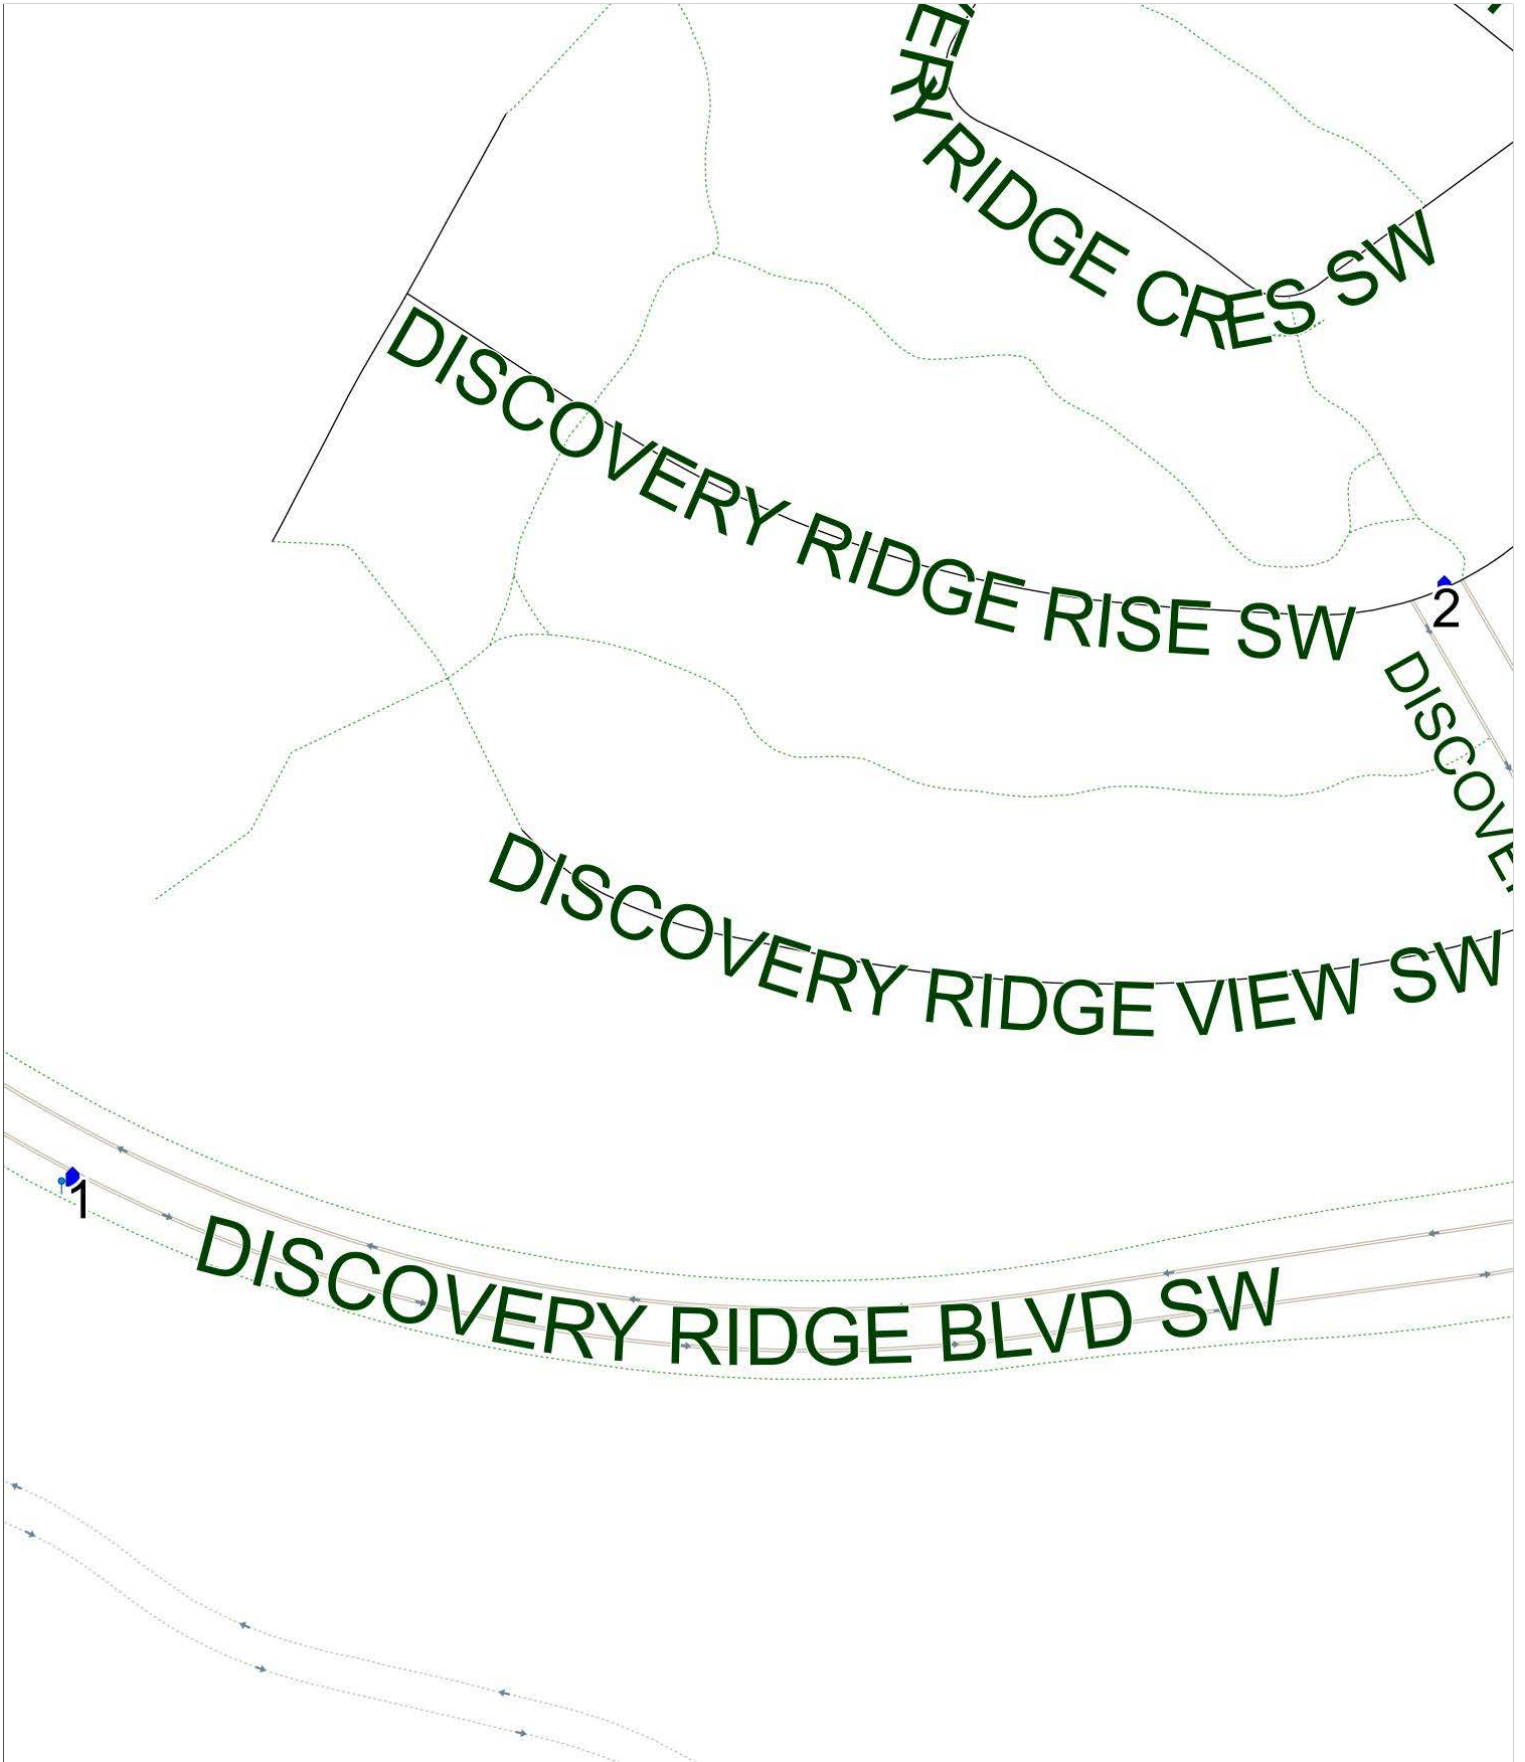

# Griffith Woods E AM

Operator: Southland - CFB Yard (403) 387-2907  
Description: Discovery Ridge

Eff: 2019-09-03

#	Time	Description
1	7:37 AM	Eastbound Discovery Ridge Blvd after Discovery Ridge Link SW at the CT Stop
2	7:41 AM	Westbound Discovery Ridge Rise before Discovery Ridge Gate SW at the green space
3	7:50 AM	Griffith Woods School Westbound 26 Ave after Springborough Blvd SW

### Griffith Woods E PM (MTWR)

Operator: Southland - CFB Yard (403) 387-2907  
Description: Discovery Ridge

Eff: 2019-09-03

#	Time	Description
1	2:40 PM	Griffith Woods School Westbound 26 Ave after Springborough Blvd SW
2	2:47 PM	Westbound Discovery Ridge Rise before Discovery Ridge Gate SW at the green space
3	2:52 PM	Eastbound Discovery Ridge Blvd after Discovery Ridge Link SW at the CT Stop

# Griffith Woods E PM (F)

Operator: Southland - CFB Yard (403) 387-2907  
Description: Discovery Ridge

Eff: 2019-09-03

#	Time	Description
1	12:05 PM	Griffith Woods School Westbound 26 Ave after Springborough Blvd SW
2	12:12 PM	Westbound Discovery Ridge Rise before Discovery Ridge Gate SW at the green space
3	12:16 PM	Eastbound Discovery Ridge Blvd after Discovery Ridge Link SW at the CT Stop