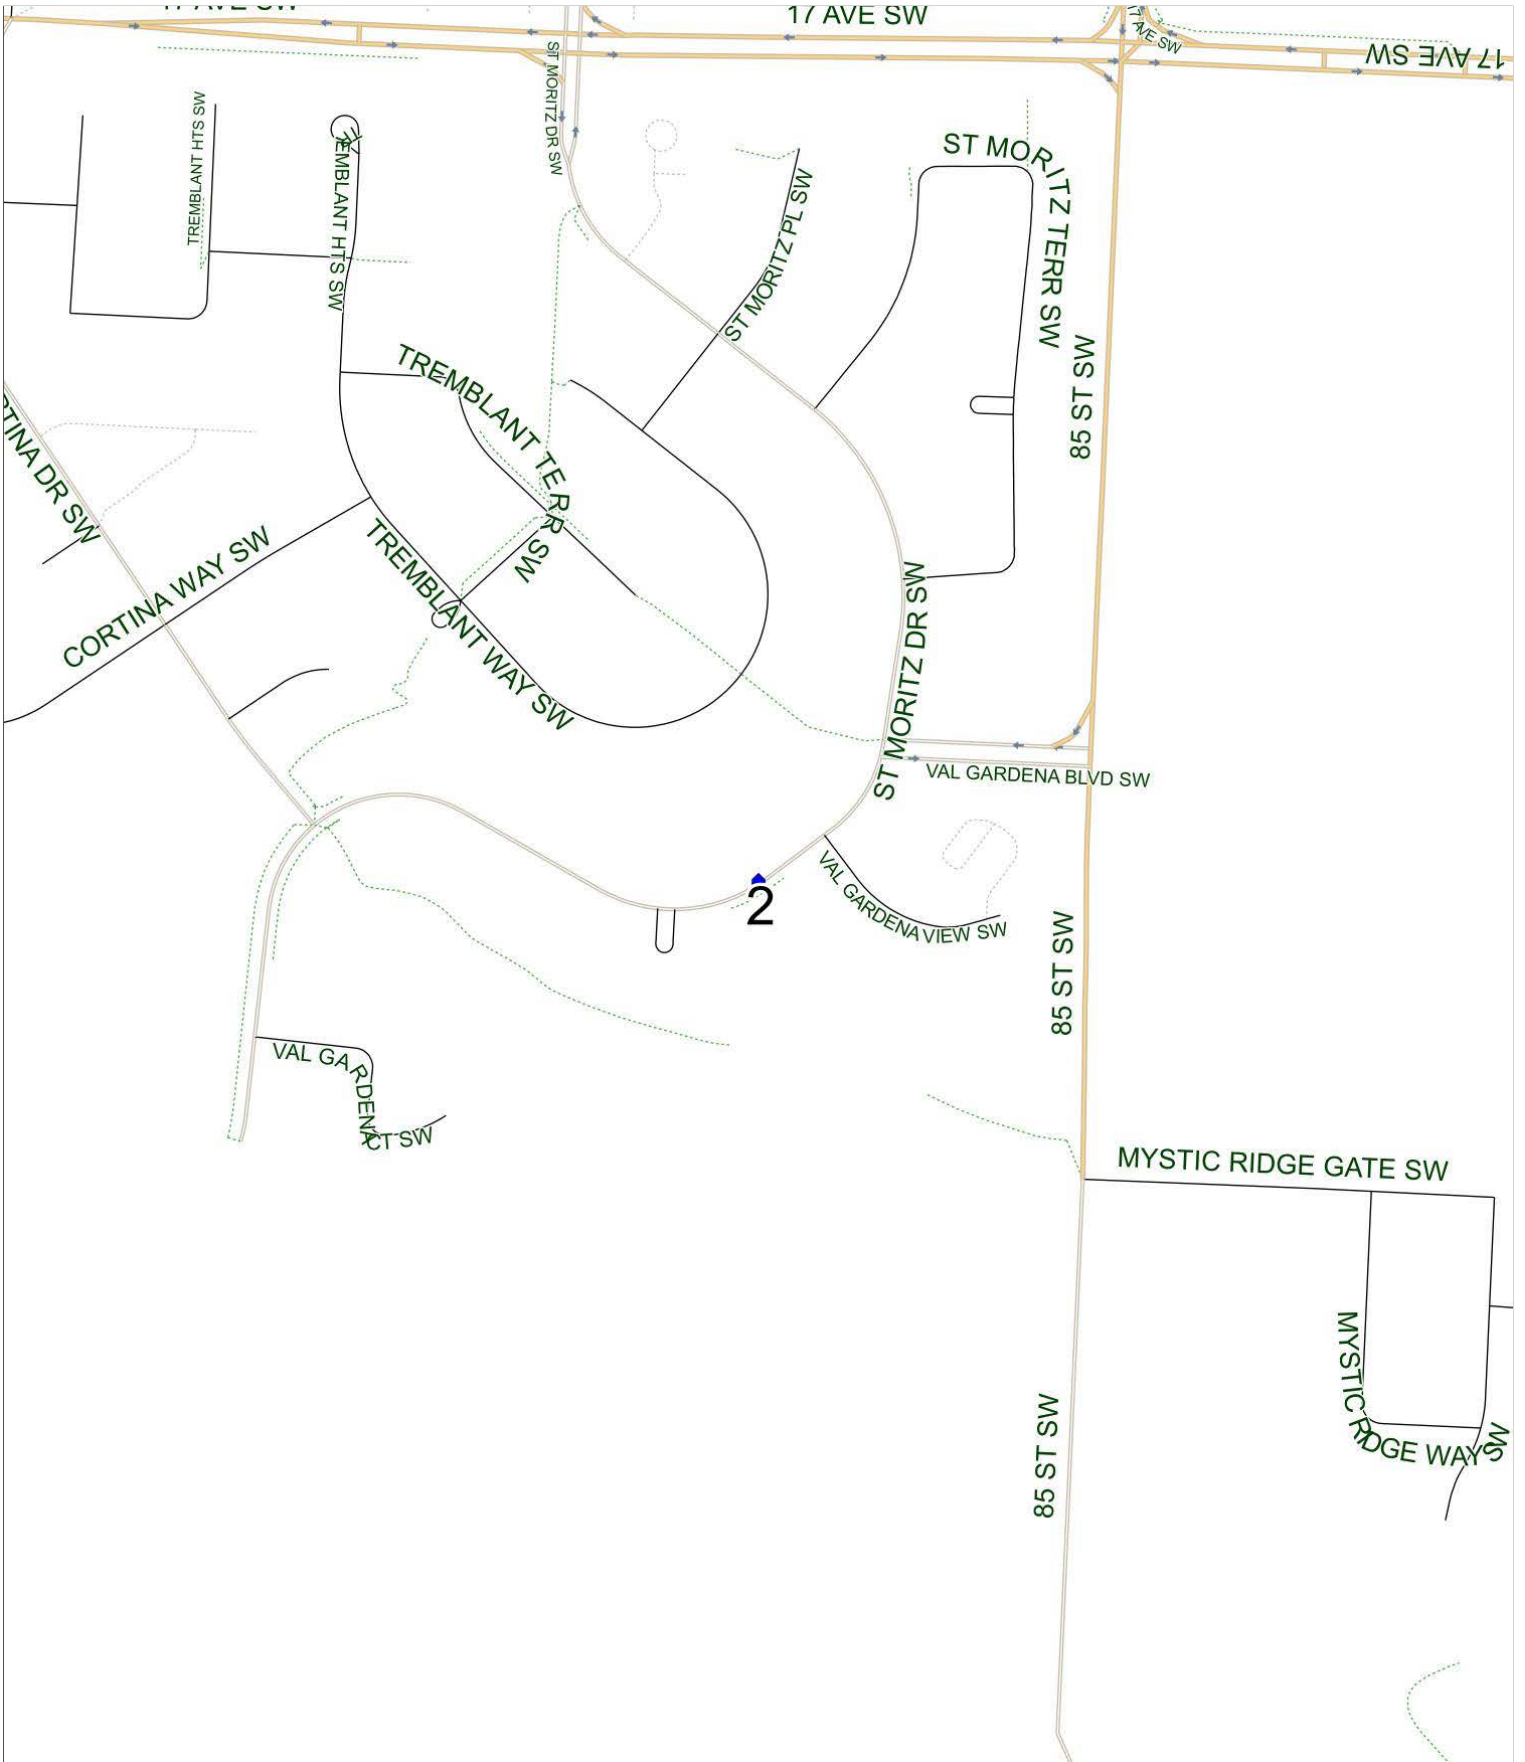

# Griffith Woods G AM

Operator: Southland - CFB Yard (403) 387-2907  
Description: St, Moritz

Eff: 2019-09-03

#	Time	Description
1	7:38 AM	Eastbound St. Moritz Drive after Val Gardena Place SW at the green space
2	7:50 AM	Griffith Woods School Westbound 26 Ave after Springborough Blvd SW

### Griffith Woods G PM (MTWR)

Operator: Southland - CFB Yard (403) 387-2907  
Description: St. Moritz

Eff: 2019-09-03

#	Time	Description
1	2:40 PM	Griffith Woods School Westbound 26 Ave after Springborough Blvd SW
2	2:47 PM	Eastbound St. Moritz Drive after Val Gardena Place SW at the green space

# Griffith Woods G PM (F)

Operator: Southland - CFB Yard (403) 387-2907  
Description: St. Moritz

Eff: 2019-09-03

#	Time	Description
1	12:05 PM	Griffith Woods School Westbound 26 Ave after Springborough Blvd SW
2	12:09 PM	Eastbound St. Moritz Drive after Val Gardena Place SW at the green space