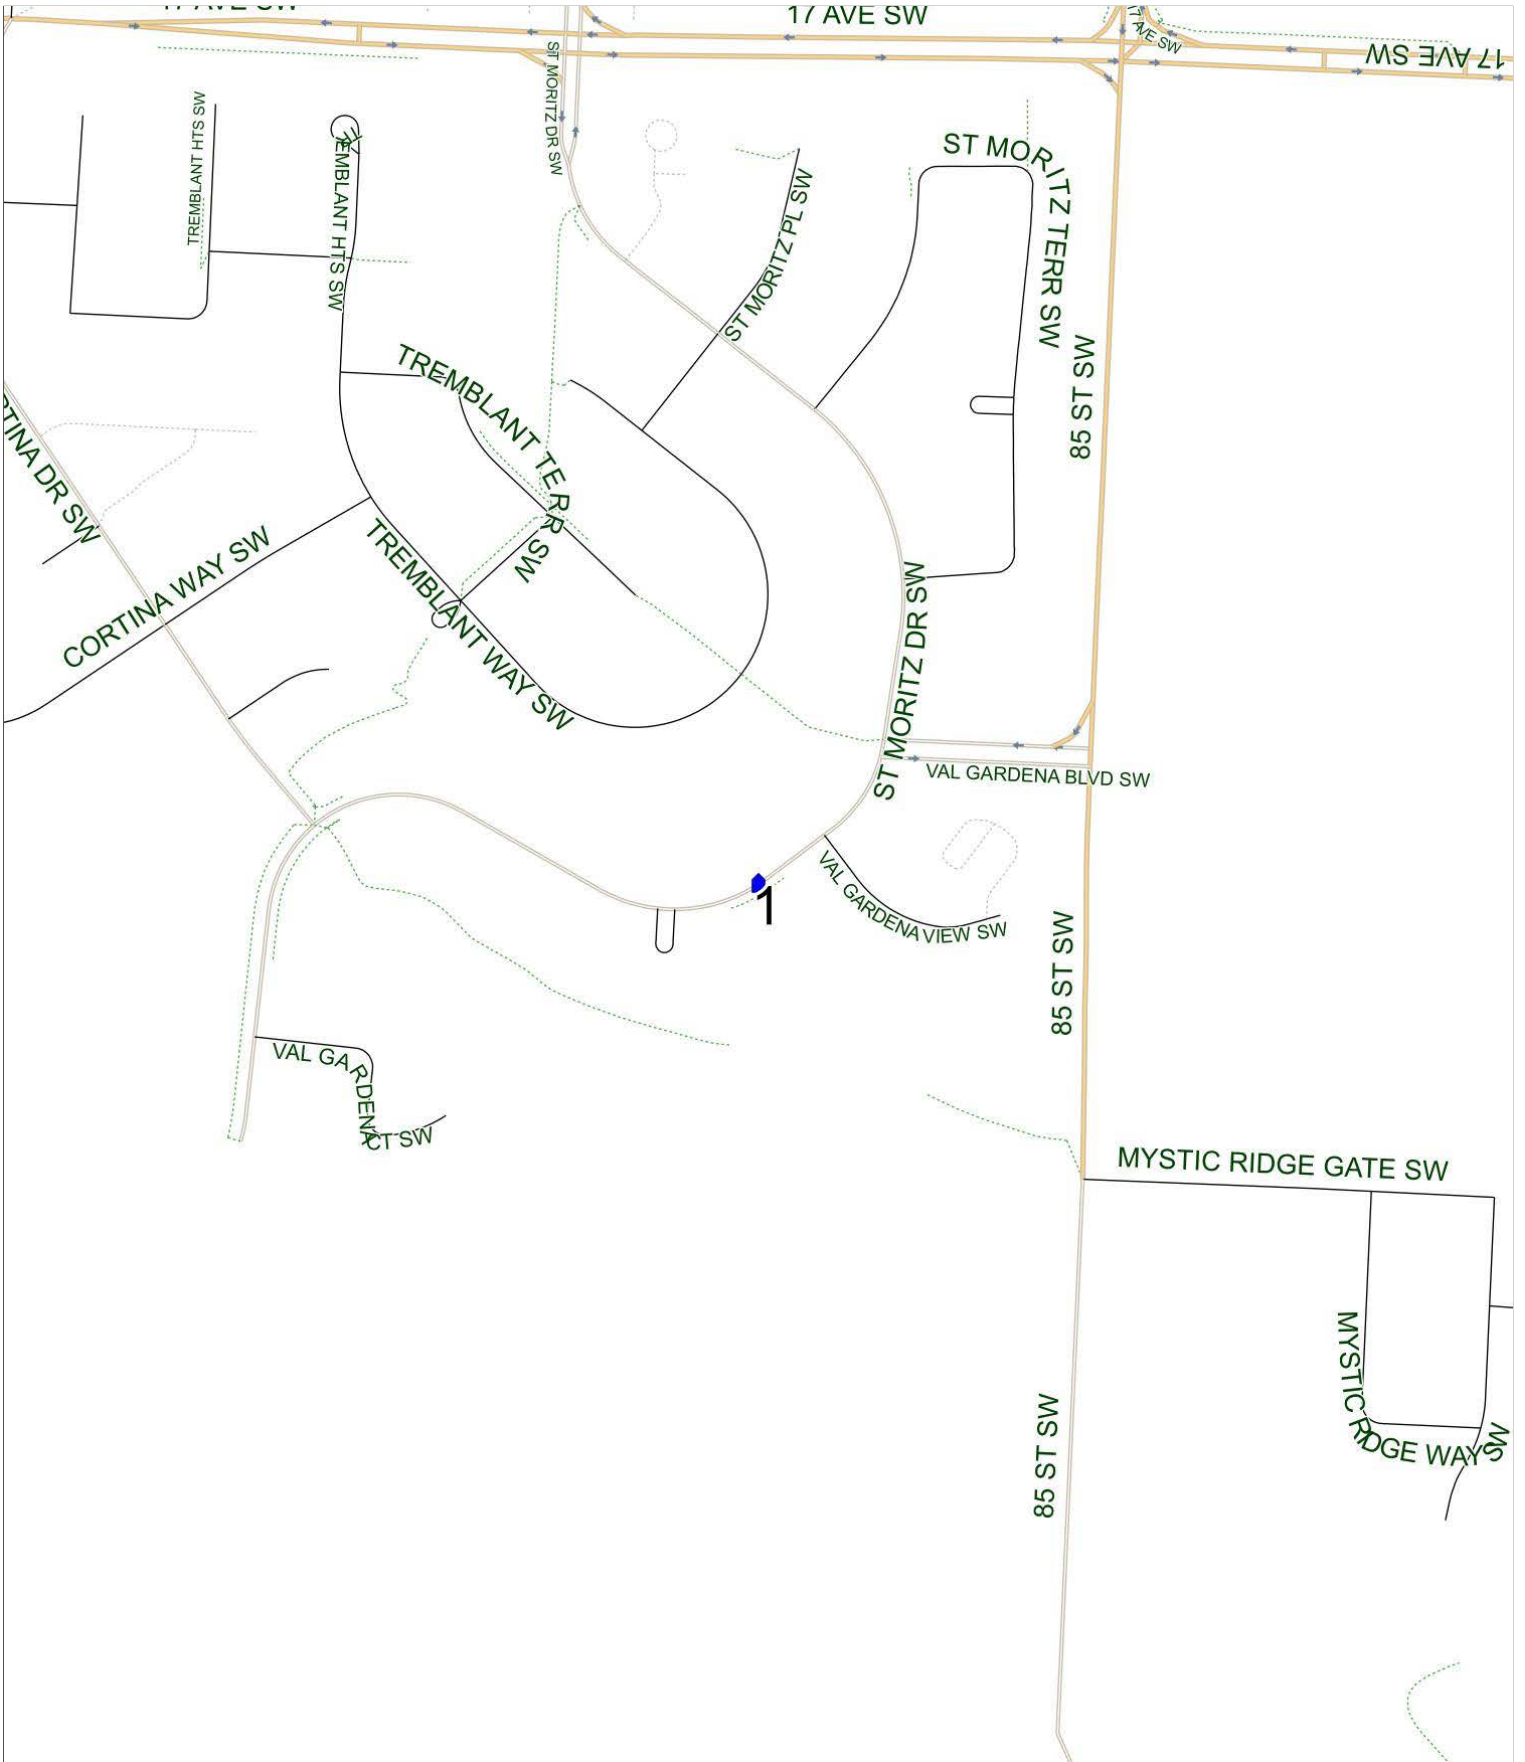

# Griffith Woods G AM

Operator: Southland - CFB Yard (403) 387-2907  
Description: St, Moritz

Eff: 2019-09-03

#	Time	Description
1	7:38 AM	Eastbound St. Moritz Drive after Val Gardena Place SW at the green space
2	7:50 AM	Griffith Woods School Westbound 26 Ave after Springborough Blvd SW

### Griffith Woods G PM (MTWR)

Operator: Southland - CFB Yard (403) 387-2907  
Description: St. Moritz

Eff: 2019-09-03

#	Time	Description
1	2:40 PM	Griffith Woods School Westbound 26 Ave after Springborough Blvd SW
2	2:47 PM	Eastbound St. Moritz Drive after Val Gardena Place SW at the green space

# Griffith Woods G PM (F)

Operator: Southland - CFB Yard (403) 387-2907  
Description: St. Moritz

Eff: 2019-09-03

#	Time	Description
1	12:05 PM	Griffith Woods School Westbound 26 Ave after Springborough Blvd SW
2	12:09 PM	Eastbound St. Moritz Drive after Val Gardena Place SW at the green space