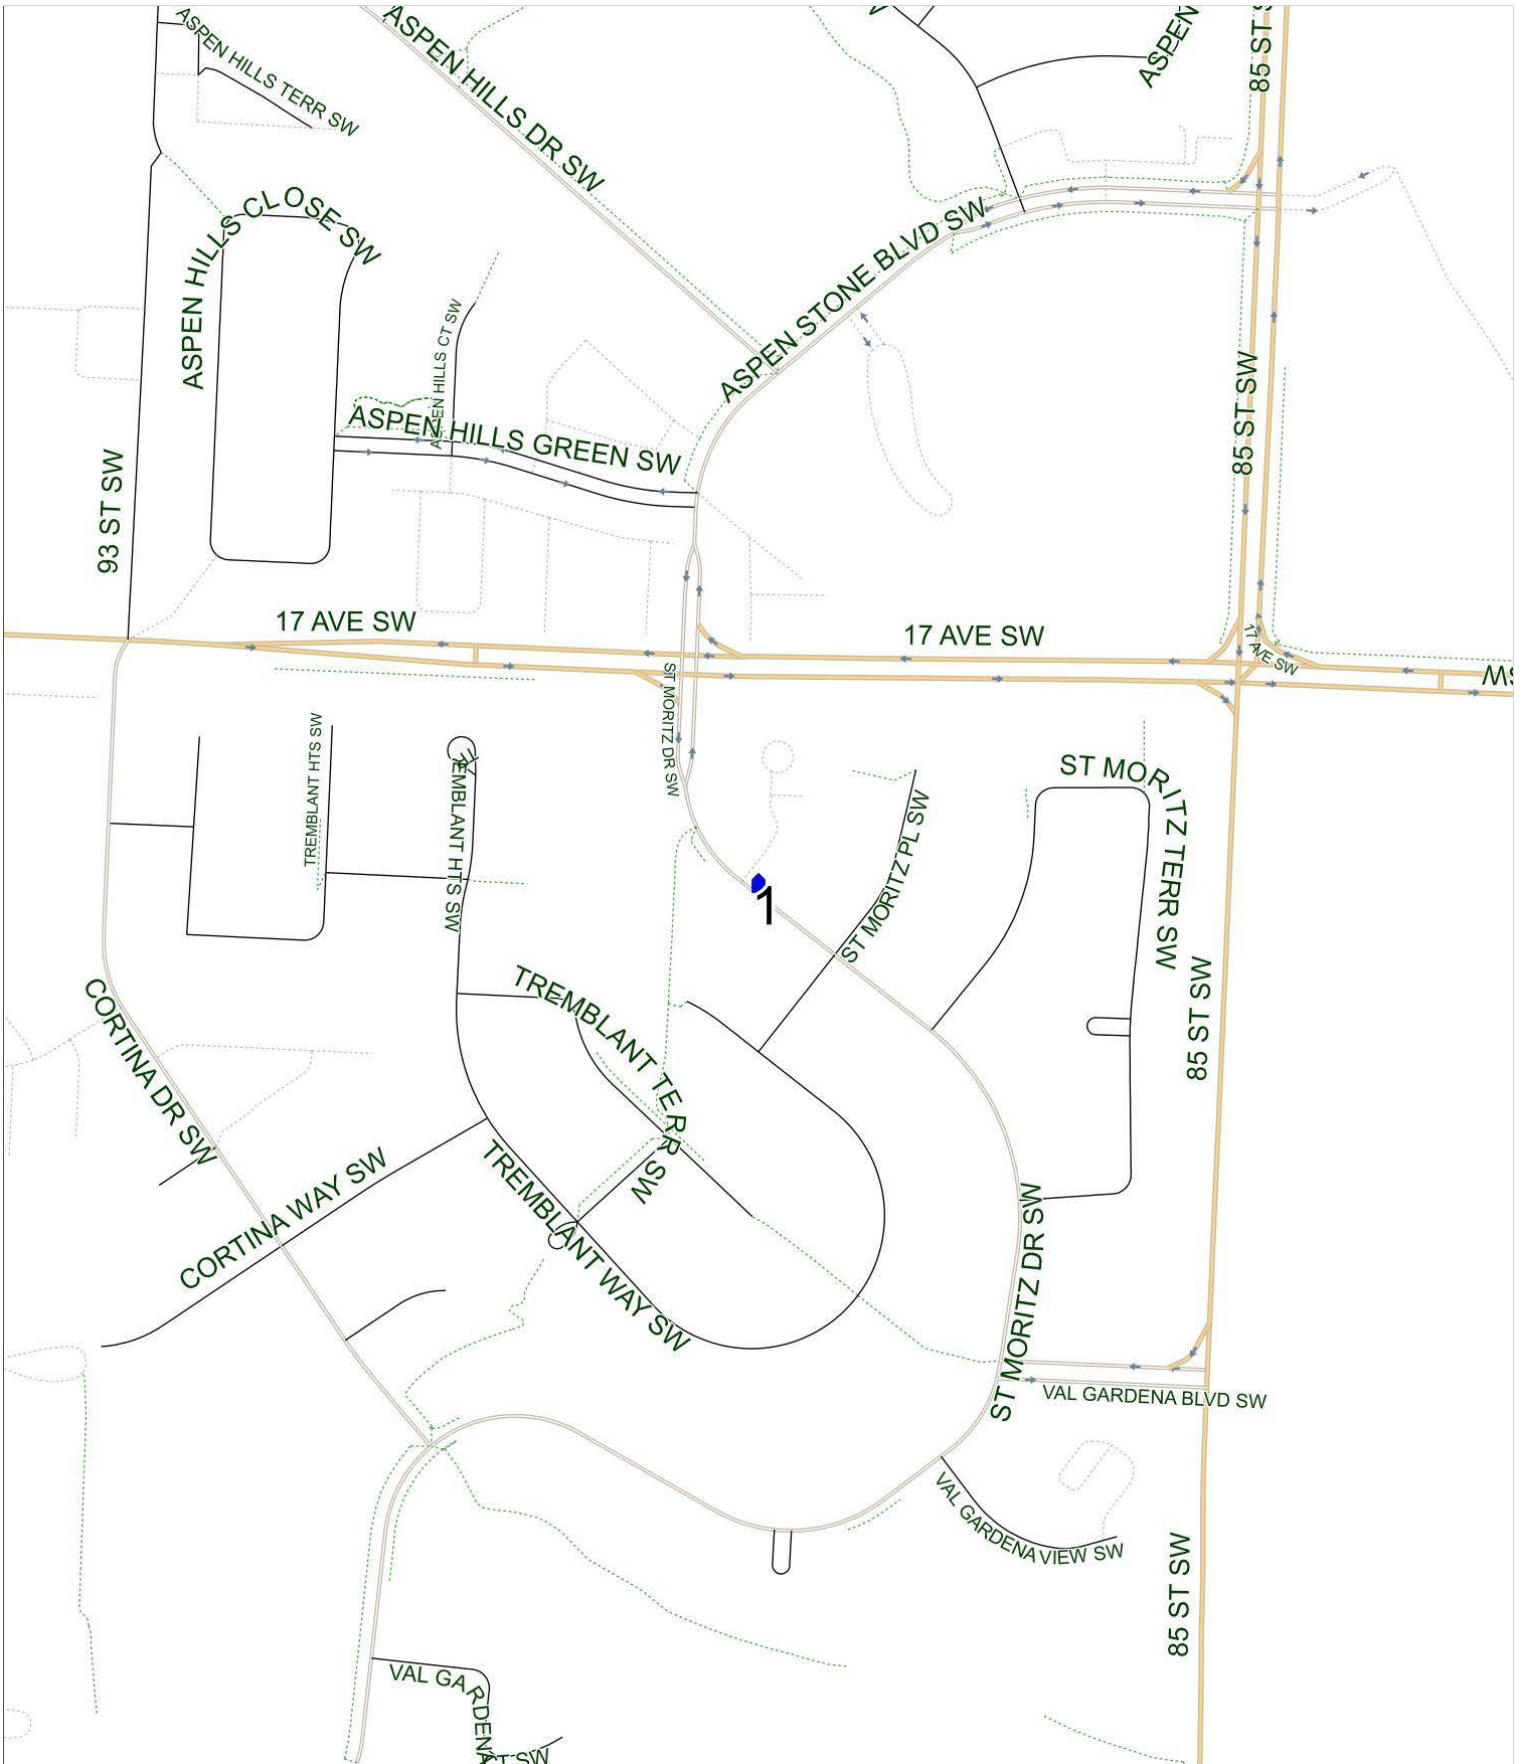

Griffith Woods H AM

Operator: Southland - CFB Yard (403) 387-2907
Description: St. Moritz

Eff: 2019-09-03

#	Time	Description
1	7:39 AM	Northbound St. Moritz Drive after St. Moritz Place SW after the mailboxes
2	7:50 AM	Griffith Woods School Westbound 26 Ave after Springborough Blvd SW

Griffith Woods H PM (MTWR)

Operator: Southland - CFB Yard (403) 387-2907
Description: St. Moritz

Eff: 2019-09-03

#	Time	Description
1	2:40 PM	Griffith Woods School Westbound 26 Ave after Springborough Blvd SW
2	2:46 PM	Northbound St. Moritz Drive after St. Moritz Place SW after the mailboxes

Griffith Woods H PM (F)

Operator: Southland - CFB Yard (403) 387-2907
Description: St. Moritz

Eff: 2019-09-03

#	Time	Description
1	12:05 PM	Griffith Woods School Westbound 26 Ave after Springborough Blvd SW
2	12:08 PM	Northbound St. Moritz Drive after St. Moritz Place SW after the mailboxes