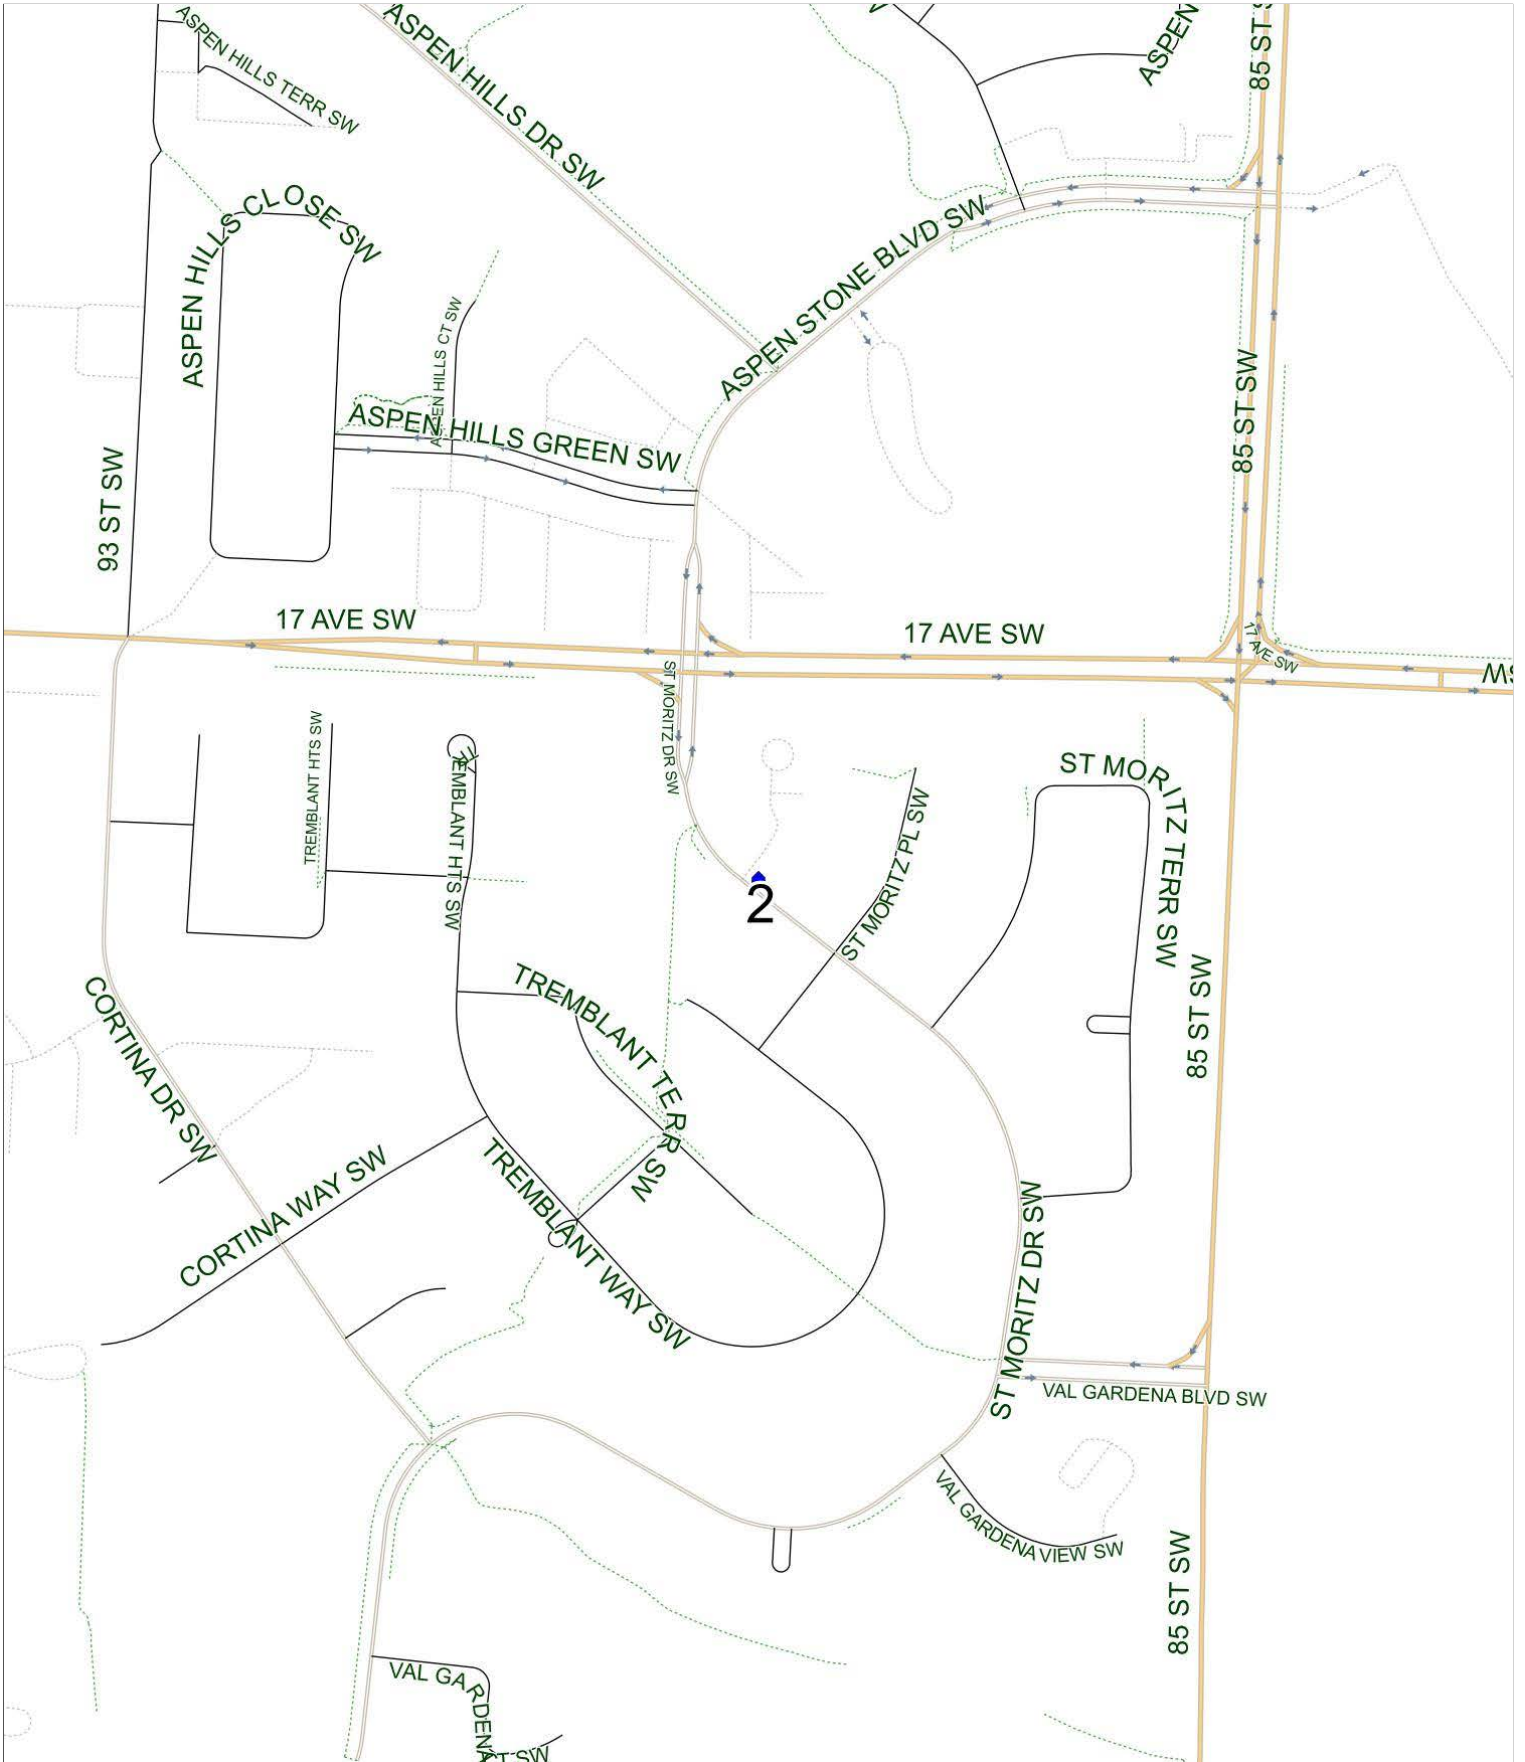

Griffith Woods H AM

Operator: Southland - CFB Yard (403) 387-2907
Description: St. Moritz

Eff: 2019-09-03

#	Time	Description
1	7:39 AM	Northbound St. Moritz Drive after St. Moritz Place SW after the mailboxes
2	7:50 AM	Griffith Woods School Westbound 26 Ave after Springborough Blvd SW

Griffith Woods H PM (MTWR)

Operator: Southland - CFB Yard (403) 387-2907
Description: St. Moritz

Eff: 2019-09-03

#	Time	Description
1	2:40 PM	Griffith Woods School Westbound 26 Ave after Springborough Blvd SW
2	2:46 PM	Northbound St. Moritz Drive after St. Moritz Place SW after the mailboxes

Griffith Woods H PM (F)

Operator: Southland - CFB Yard (403) 387-2907
Description: St. Moritz

Eff: 2019-09-03

#	Time	Description
1	12:05 PM	Griffith Woods School Westbound 26 Ave after Springborough Blvd SW
2	12:08 PM	Northbound St. Moritz Drive after St. Moritz Place SW after the mailboxes