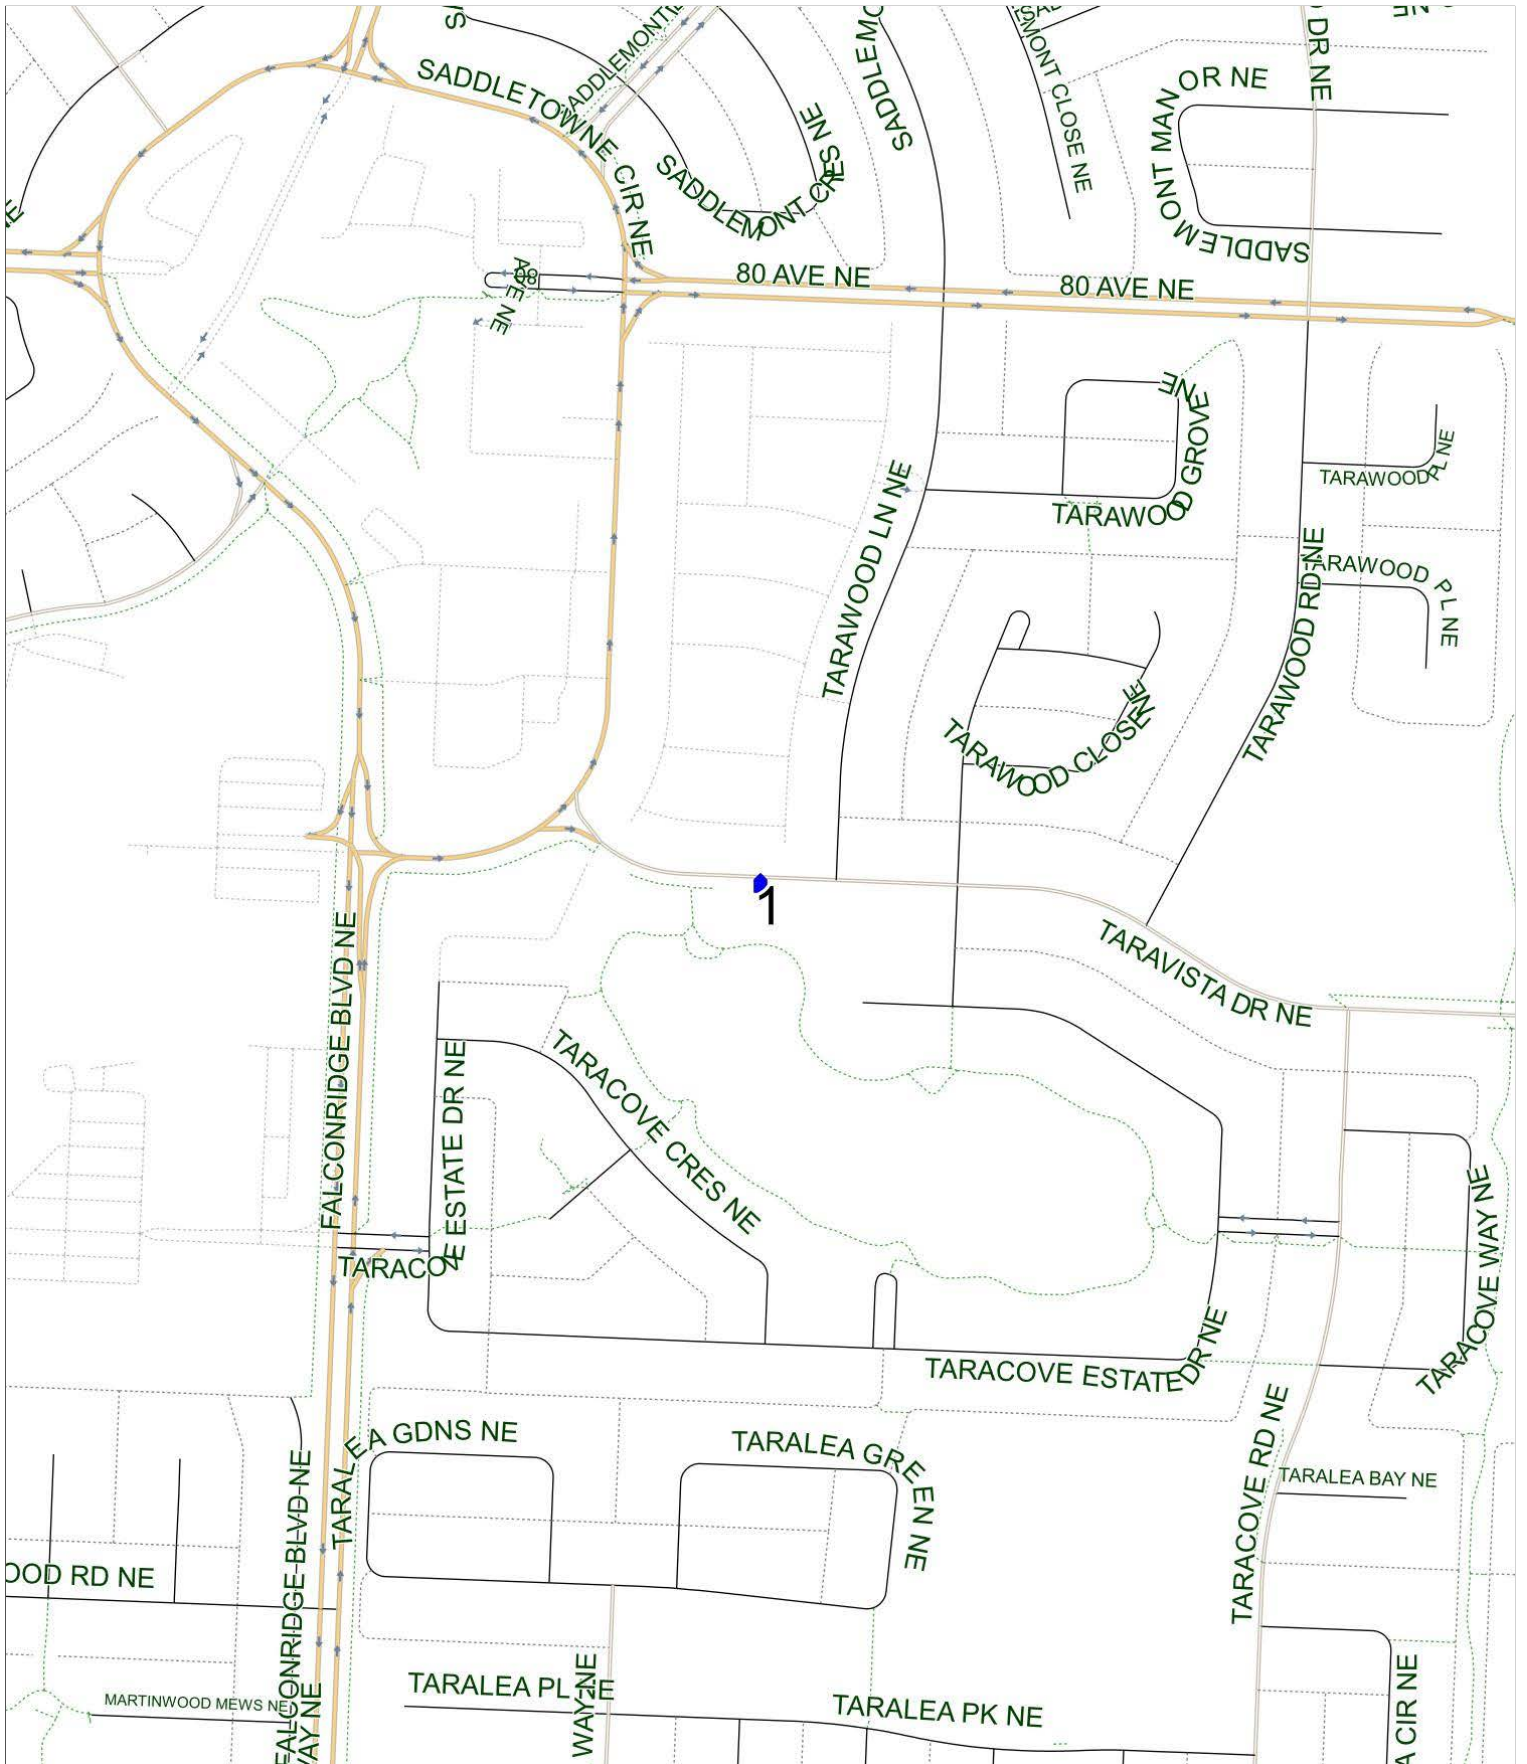

Guy Weadick A AM

Operator: Southland - Ogden Yard (403) 253-9323
Description: Taradale

Eff: 2019-09-03

| # | Time | Description |
|---|---------|---|
| 1 | 8:03 AM | Eastbound Taravista Drive after Saddletown Circle NE at the end of the green space at the pathway |
| 2 | 8:20 AM | Guy Weadick School, Northbound 55 Street NE |

Guy Weadick A PM (MTWR)

Operator: Southland - Ogden Yard (403) 253-9323
Description: Taradale

Eff: 2019-09-03

| # | Time | Description |
|---|---------|---|
| 1 | 3:20 PM | Guy Weadick School, Northbound 55 Street NE |
| 2 | 3:29 PM | Eastbound Taravista Drive after Saddletown Circle NE at the end of the green space at the pathway |

Guy Weadick A PM (F)

Operator: Southland - Ogden Yard (403) 253-9323
Description: Taradale

Eff: 2019-09-03

| # | Time | Description |
|---|----------|---|
| 1 | 11:40 AM | Guy Weadick School, Northbound 55 Street NE |
| 2 | 11:49 AM | Eastbound Taravista Drive after Saddletown Circle NE at the end of the green space at the pathway |