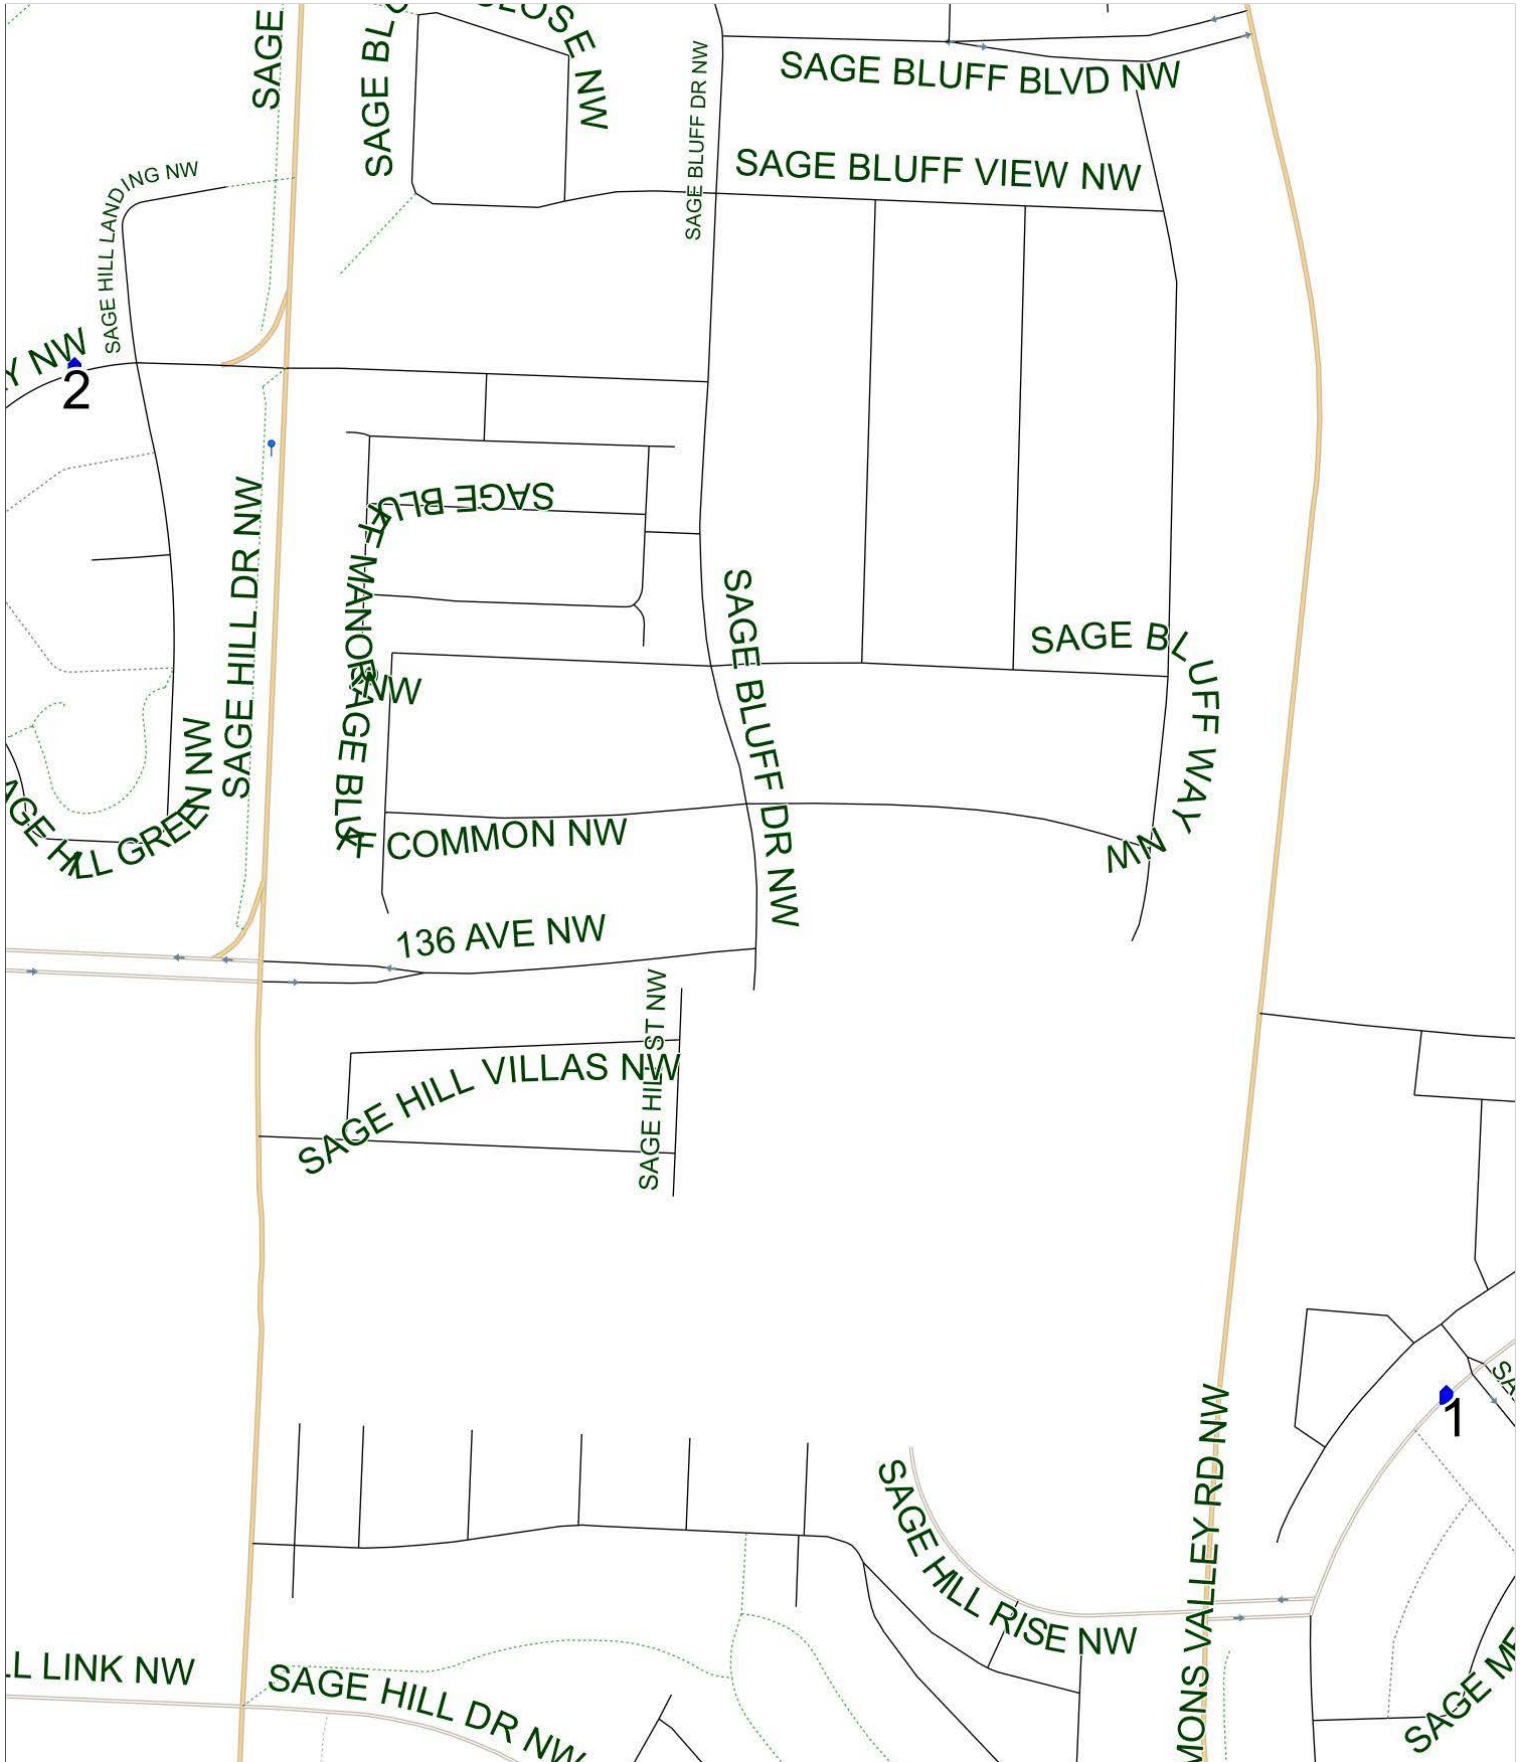

Hawkwood B AM

Operator: Southland - CFB Yard (403) 387-2907
Description: Sage Hill

Eff: 2019-09-03

#	Time	Description
1	8:37 AM	Southbound Sage Meadows Circle after Sage Meadows Terrace NW at concrete pad
2	8:44 AM	Westbound Sage Hill Way after Sage Hill Landing NW
3	9:00 AM	Hawkwood School, Westbound Hawkwood Boulevard NW

Hawkwood B PM (MTWR)

Operator: Southland - CFB Yard (403) 387-2907
Description: Sage Hill

Eff: 2019-09-03

#	Time	Description
1	3:55 PM	Hawkwood School, Westbound Hawkwood Boulevard NW
2	4:10 PM	Southbound Sage Meadows Circle after Sage Meadows Terrace NW at concrete pad
3	4:17 PM	Westbound Sage Hill Way after Sage Hill Landing NW

Hawkwood B PM (F)

Operator: Southland - CFB Yard (403) 387-2907
Description: Sage Hill

Eff: 2019-09-03

#	Time	Description
1	1:30 PM	Hawkwood School, Westbound Hawkwood Blvd NW
2	1:45 PM	Southbound Sage Meadows Circle after Sage Meadows Terrace NW at concrete pad
3	1:52 PM	Westbound Sage Hill Way after Sage Hill Landing NW