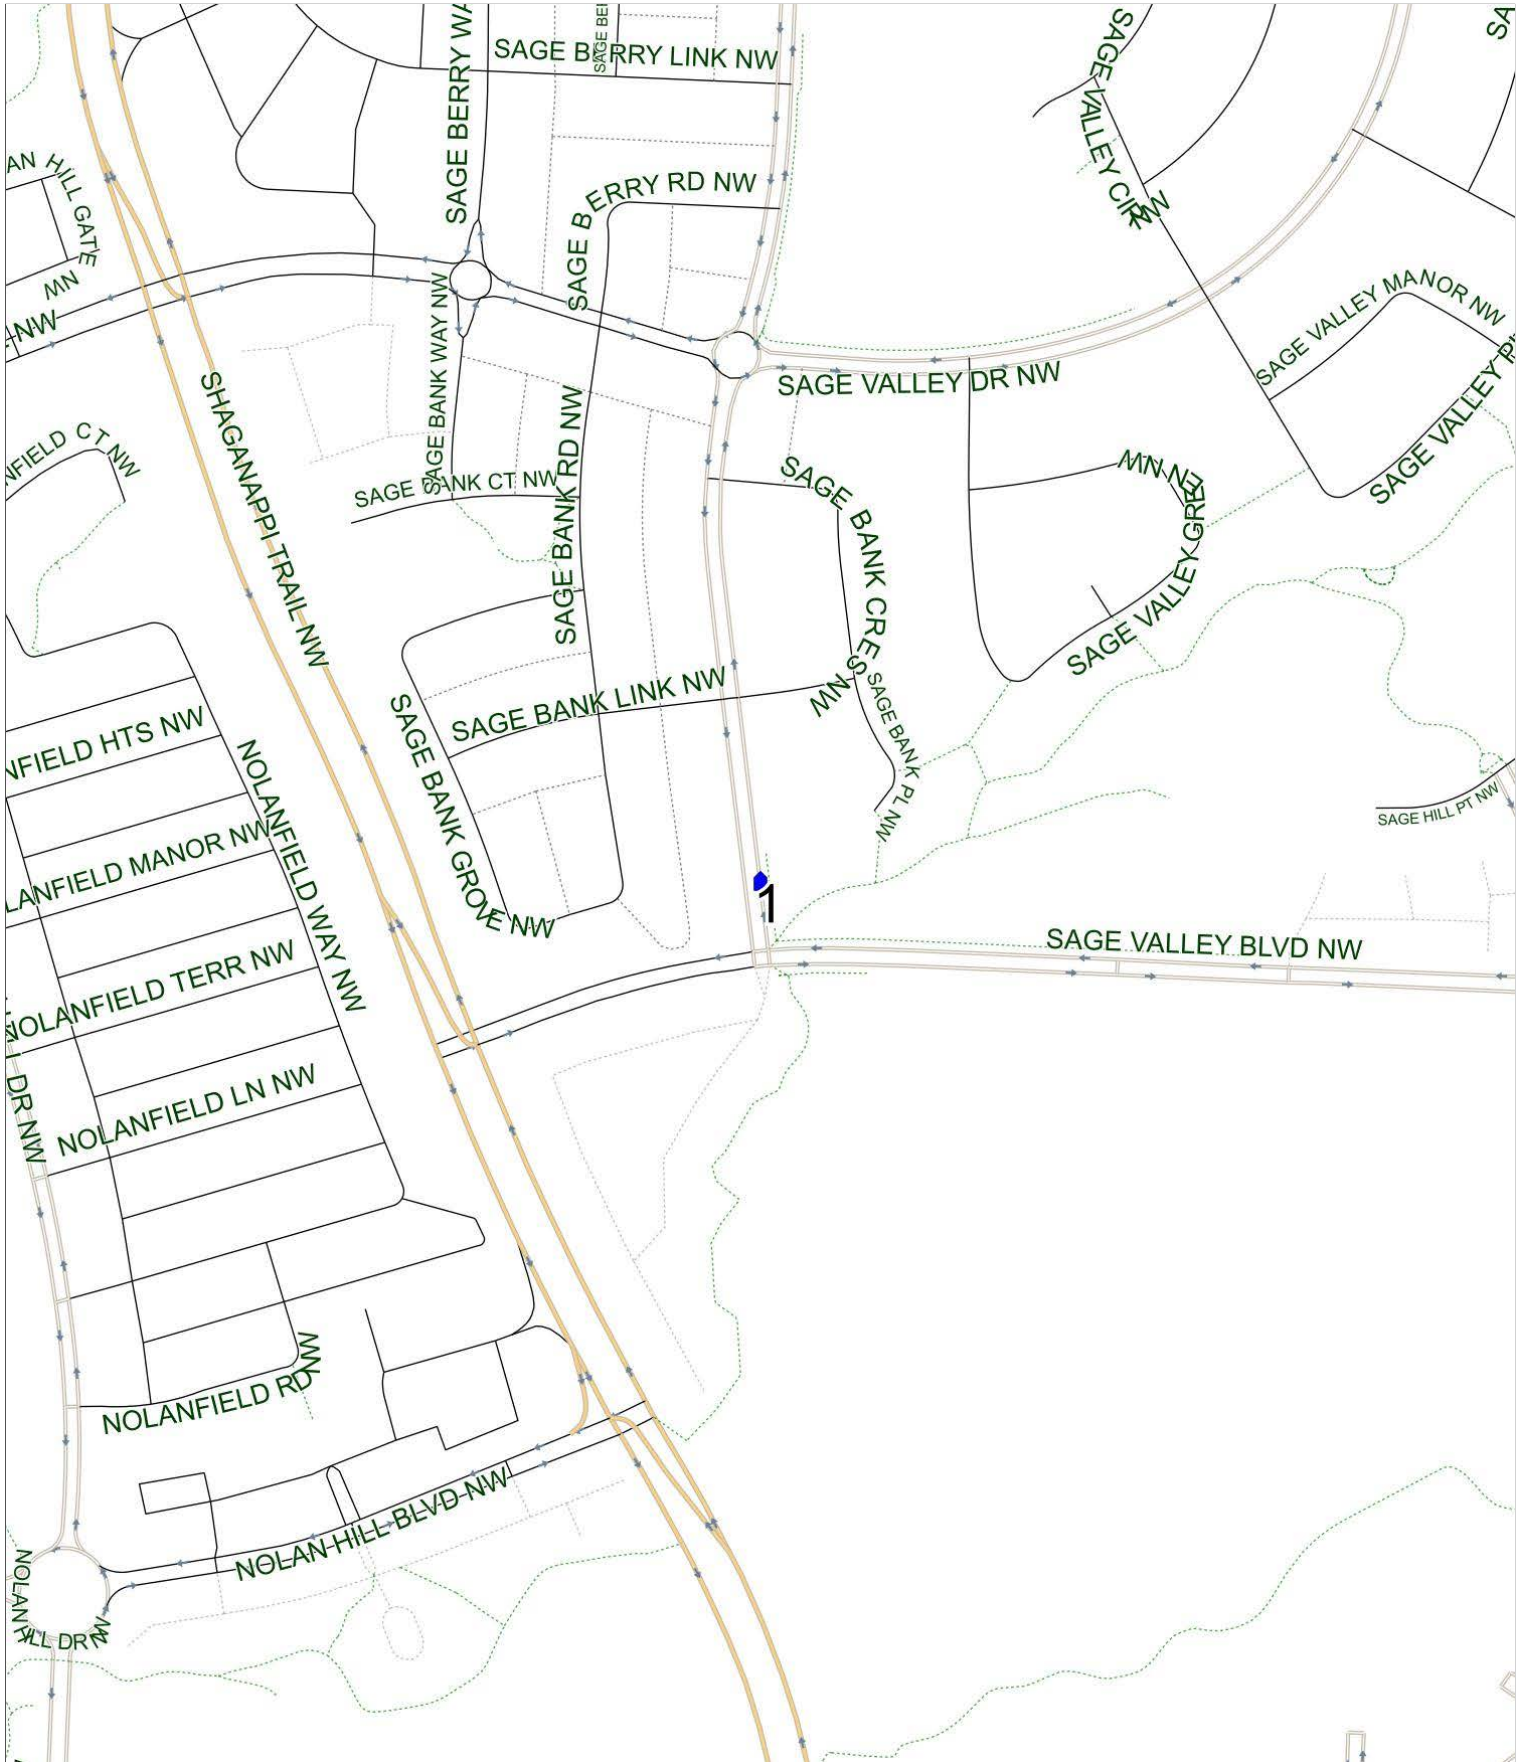

Hawkwood C AM

Operator: Southland - Ogden Yard (403) 253-9323
Description: Sage Hill

Eff: 2019-09-03

#	Time	Description
1	8:40 AM	Northbound Sage Valley Road after Sage Valley Blvd NW after CT Stop
2	9:00 AM	Hawkwood School, Westbound Hawkwood Blvd NW

Hawkwood C PM (MTWR)

Operator: Southland - Ogden Yard (403) 253-9323
Description: Sage Hill

Eff: 2019-09-03

#	Time	Description
1	3:55 PM	Hawkwood School, Westbound Hawkwood Blvd NW
2	4:08 PM	Northbound Sage Valley Road after Sage Valley Blvd NW after CT Stop

Hawkwood C PM (F)

Operator: Southland - Ogden Yard (403) 253-9323
Description: Sage Hill

Eff: 2019-09-03

#	Time	Description
1	1:30 PM	Hawkwood School, Westbound Hawkwood Boulevard NW
2	1:43 PM	Northbound Sage Valley Road after Sage Valley Blvd NW after CT Stop