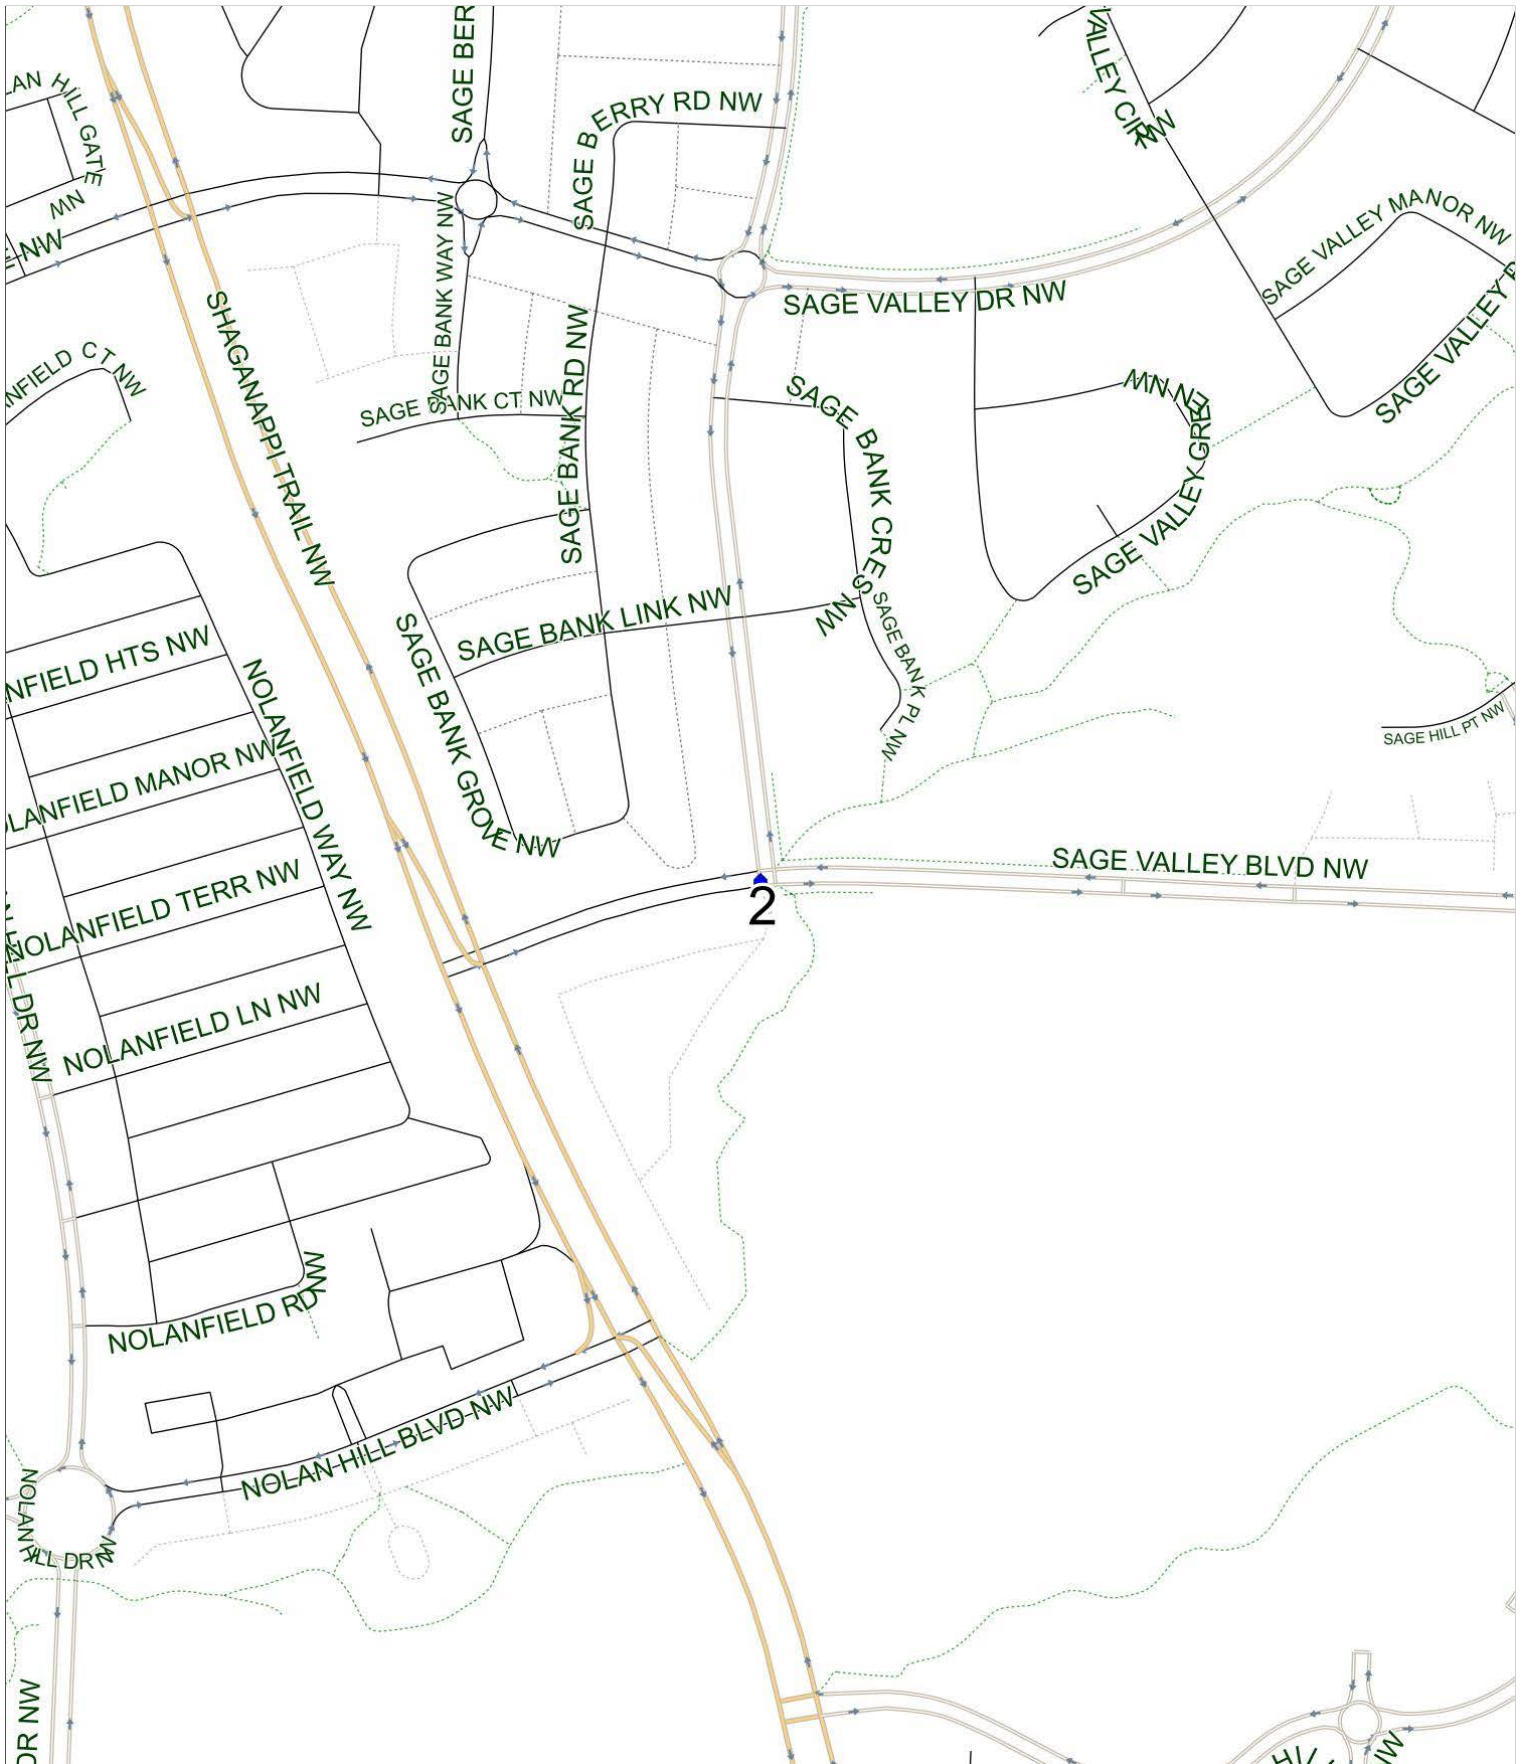

Hawkwood C AM

Operator: Southland - Ogden Yard (403) 253-9323
Description: Sage Hill

Eff: 2019-09-03

#	Time	Description
1	8:40 AM	Northbound Sage Valley Road after Sage Valley Blvd NW after CT Stop
2	9:00 AM	Hawkwood School, Westbound Hawkwood Blvd NW

Hawkwood C PM (MTWR)

Operator: Southland - Ogden Yard (403) 253-9323
Description: Sage Hill

Eff: 2019-09-03

#	Time	Description
1	3:55 PM	Hawkwood School, Westbound Hawkwood Blvd NW
2	4:08 PM	Northbound Sage Valley Road after Sage Valley Blvd NW after CT Stop

Hawkwood C PM (F)

Operator: Southland - Ogden Yard (403) 253-9323
Description: Sage Hill

Eff: 2019-09-03

#	Time	Description
1	1:30 PM	Hawkwood School, Westbound Hawkwood Boulevard NW
2	1:43 PM	Northbound Sage Valley Road after Sage Valley Blvd NW after CT Stop