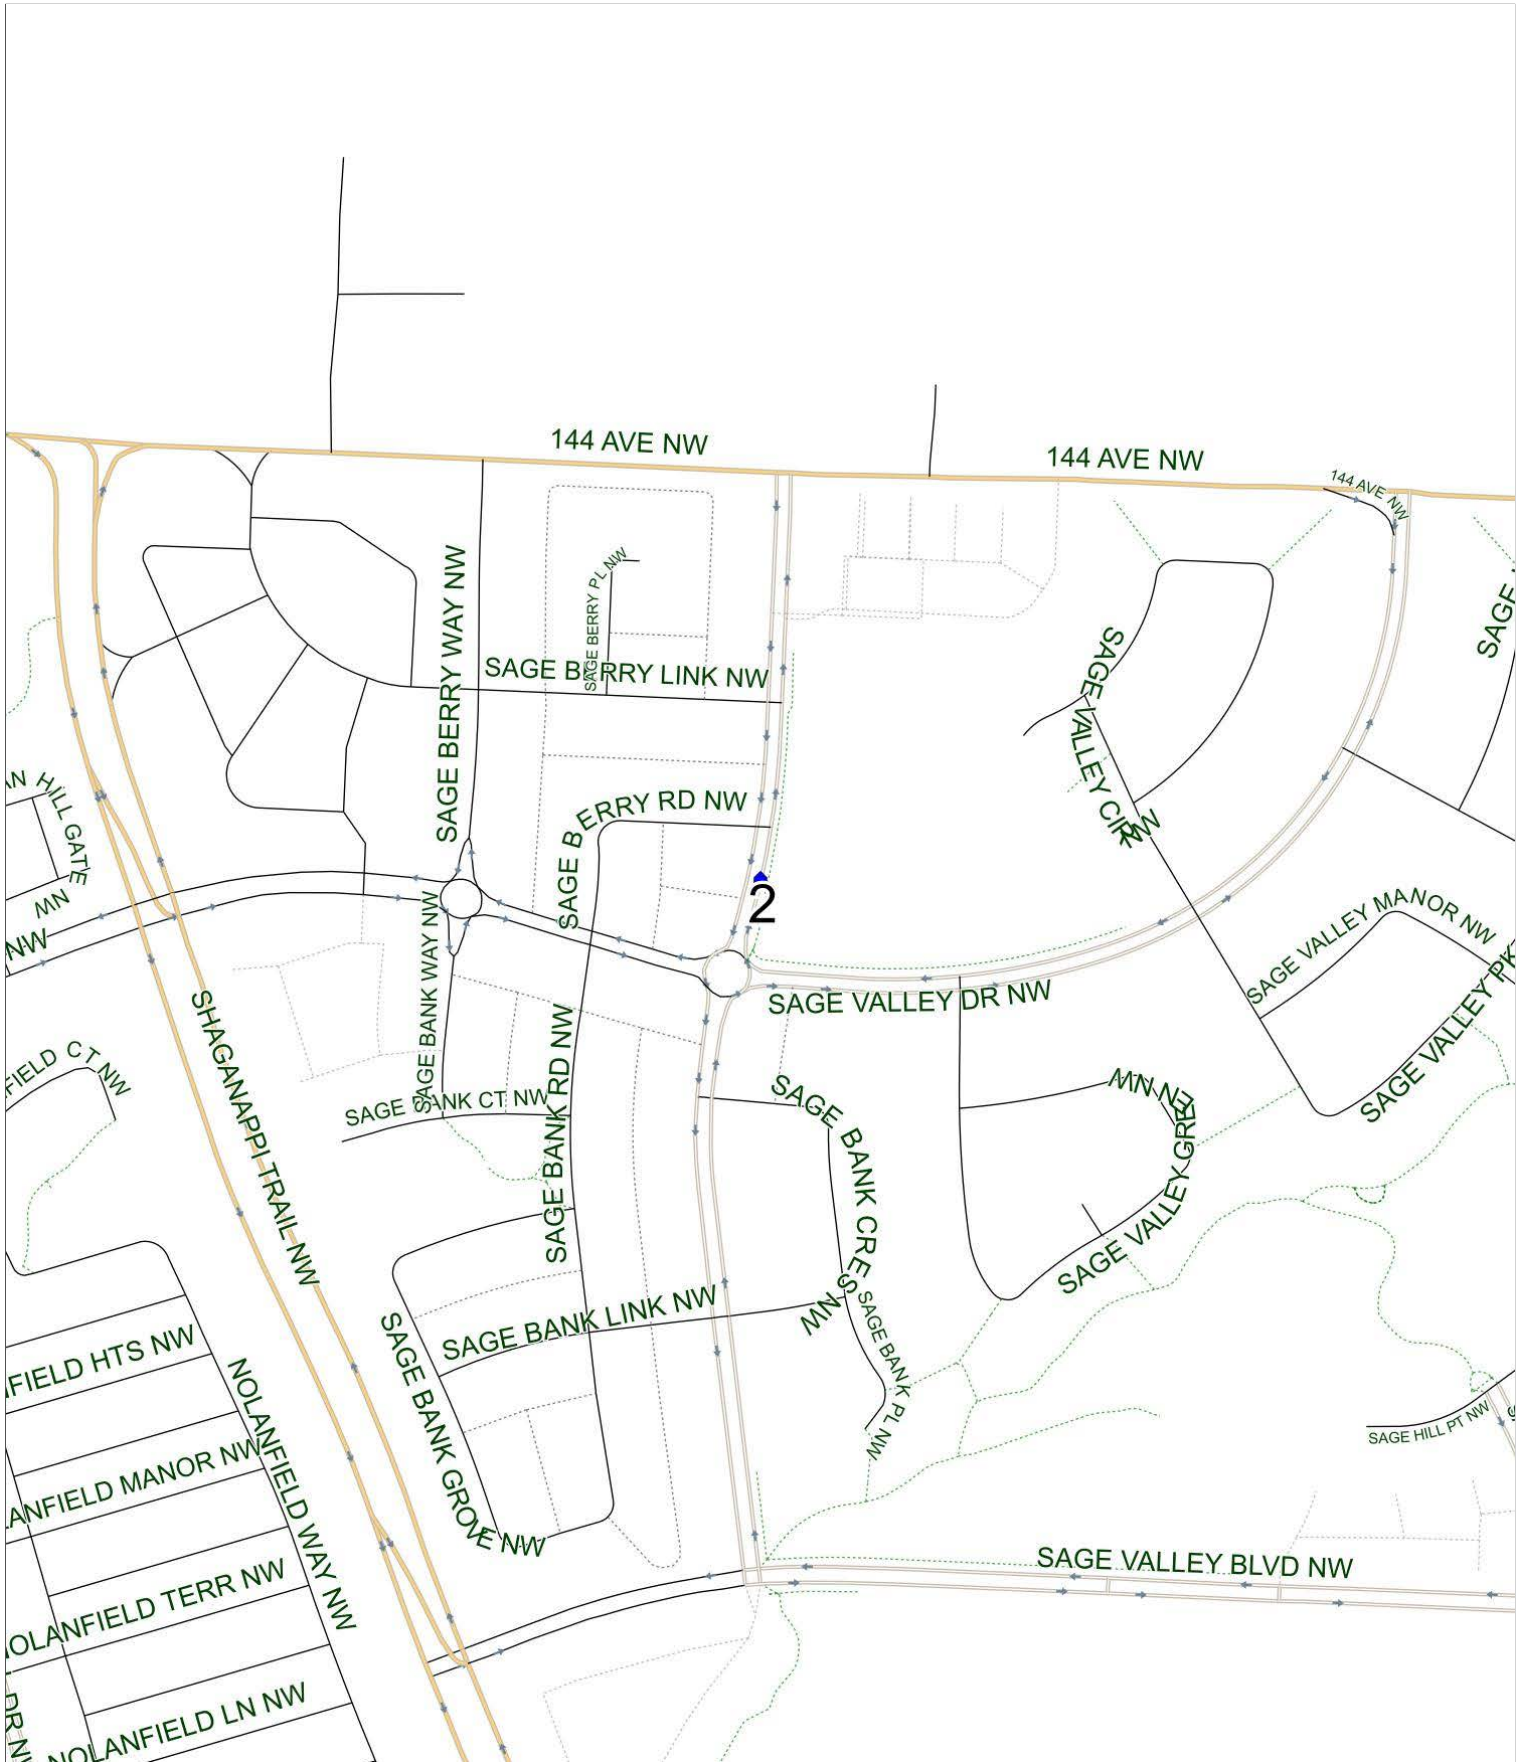

Hawkwood E AM

Operator: Southland - Ogden Yard (403) 253-9323
Description: Sage Hill

Eff: 2019-09-03

#	Time	Description
1	8:40 AM	Northbound Sage Valley Road after Sage Valley Drive NW at green space
2	9:00 AM	Hawkwood School, Westbound Hawkwood Boulevard NW

Hawkwood E PM (MTWR)

Operator: Southland - Ogden Yard (403) 253-9323
Description: Sage Hill

Eff: 2019-09-03

#	Time	Description
1	3:55 PM	Hawkwood School, Westbound Hawkwood Boulevard NW
2	4:09 PM	Northbound Sage Valley Road after Sage Valley Drive NW at green space

Hawkwood E PM (F)

Operator: Southland - Ogden Yard (403) 253-9323
Description: Sage Hill

Eff: 2019-09-03

#	Time	Description
1	1:30 PM	Hawkwood School, Westbound Hawkwood Boulevard NW
2	1:44 PM	Northbound Sage Valley Road after Sage Valley Drive NW at green space