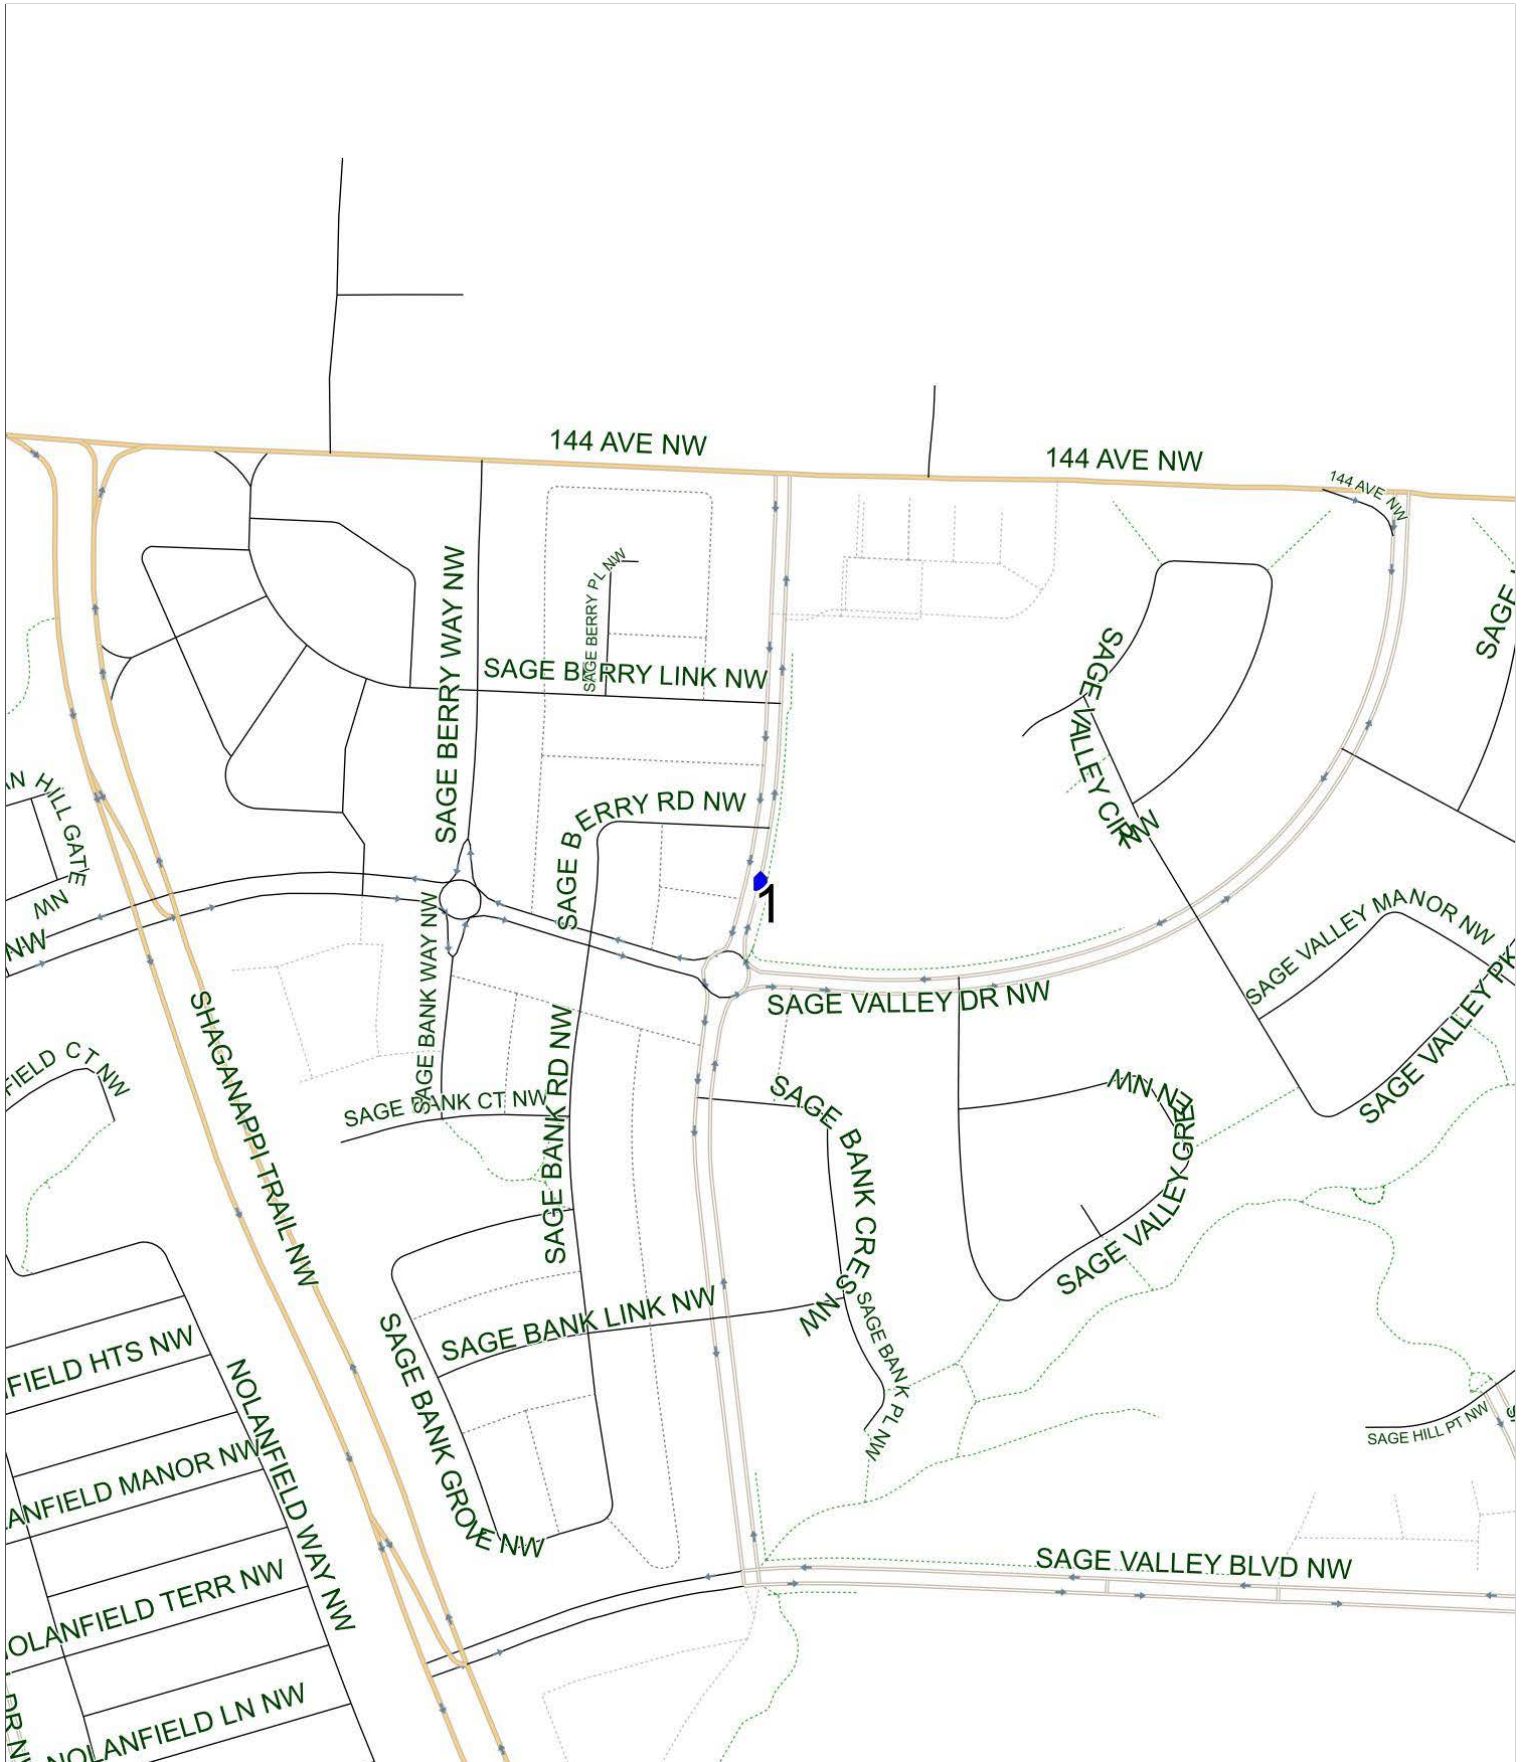

Hawkwood E AM

Operator: Southland - Ogden Yard (403) 253-9323
Description: Sage Hill

Eff: 2019-09-03

#	Time	Description
1	8:40 AM	Northbound Sage Valley Road after Sage Valley Drive NW at green space
2	9:00 AM	Hawkwood School, Westbound Hawkwood Boulevard NW

Hawkwood E PM (MTWR)

Operator: Southland - Ogden Yard (403) 253-9323
Description: Sage Hill

Eff: 2019-09-03

#	Time	Description
1	3:55 PM	Hawkwood School, Westbound Hawkwood Boulevard NW
2	4:09 PM	Northbound Sage Valley Road after Sage Valley Drive NW at green space

Hawkwood E PM (F)

Operator: Southland - Ogden Yard (403) 253-9323
Description: Sage Hill

Eff: 2019-09-03

#	Time	Description
1	1:30 PM	Hawkwood School, Westbound Hawkwood Boulevard NW
2	1:44 PM	Northbound Sage Valley Road after Sage Valley Drive NW at green space