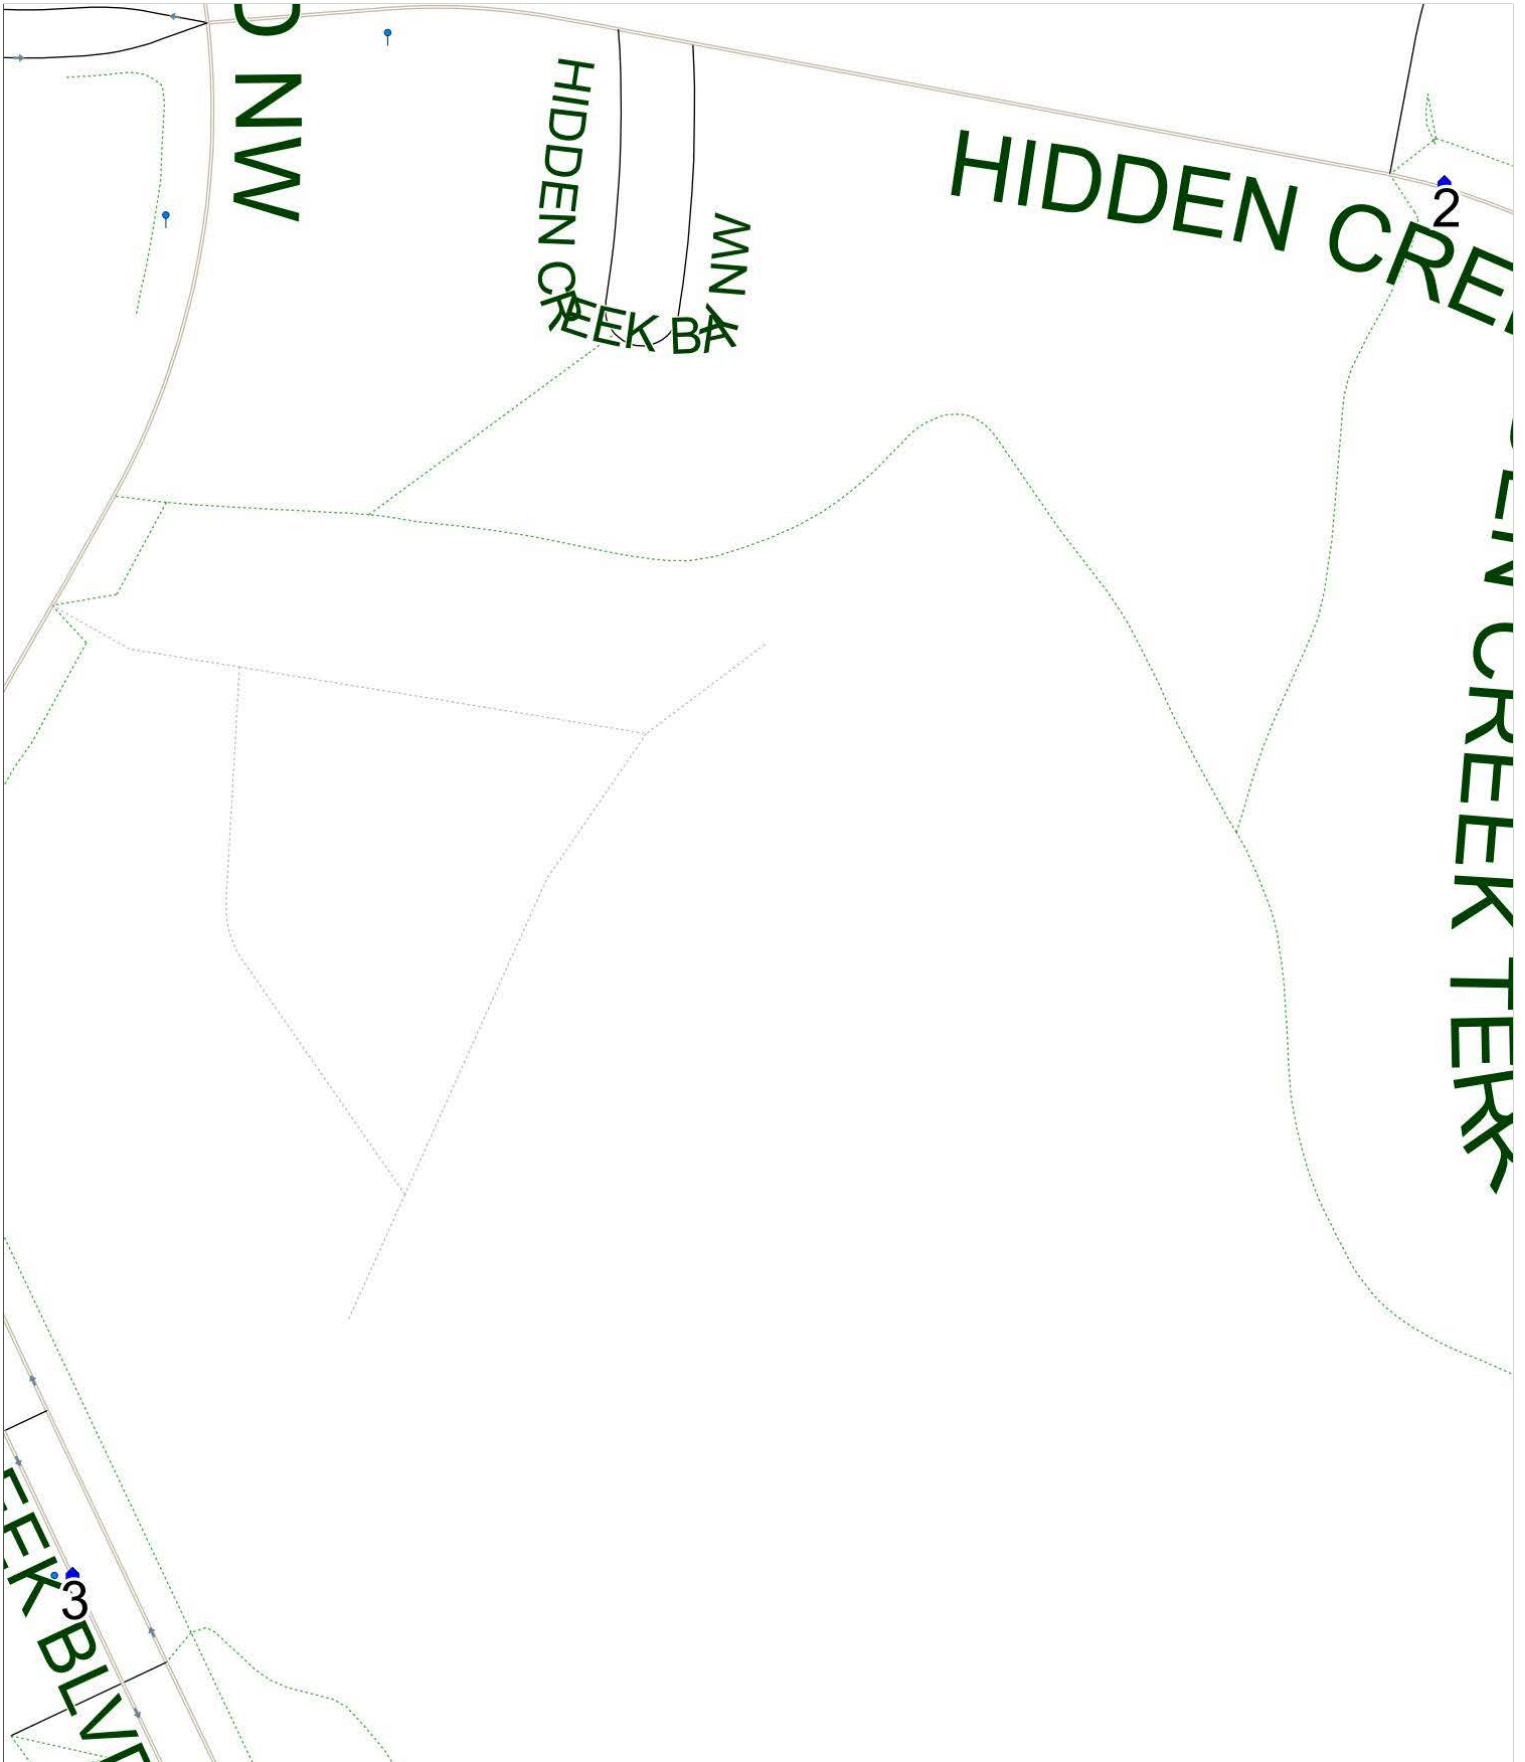

Hidden Valley A AM

Operator: Southland - McKnight Yard (403) 205-6688
Description: Hidden Creek

Eff: 2019-09-03

#	Time	Description
1	8:13 AM	Westbound Hidden Creek Way before Hidden Creek Circle NW at green space
2	8:16 AM	Southbound Hidden Creek Blvd after Hidden Creek Road NW at CT Stop
3	8:20 AM	Hidden Valley School, Eastbound in driveway, off Hidden Valley Drive NW

Hidden Valley A PM (MTWR)

Operator: Southland - McKnight Yard (403) 205-6688
Description: Hidden Creek

Eff: 2019-09-03

#	Time	Description
1	3:10 PM	Hidden Valley School, Eastbound in driveway, off Hidden Valley Drive NW
2	3:17 PM	Westbound Hidden Creek Way before Hidden Creek Circle NW at green space
3	3:19 PM	Southbound Hidden Creek Blvd after Hidden Creek Road NW at CT Stop

Hidden Valley A PM (F)

Operator: Southland - McKnight Yard (403) 205-6688
Description: Hidden Creek

Eff: 2019-09-03

#	Time	Description
1	12:10 PM	Hidden Valley School, Eastbound in driveway, off Hidden Valley Drive NW
2	12:16 PM	Westbound Hidden Creek Way before Hidden Creek Circle NW at green space
3	12:19 PM	Southbound Hidden Creek Blvd after Hidden Creek Road NW at CT Stop