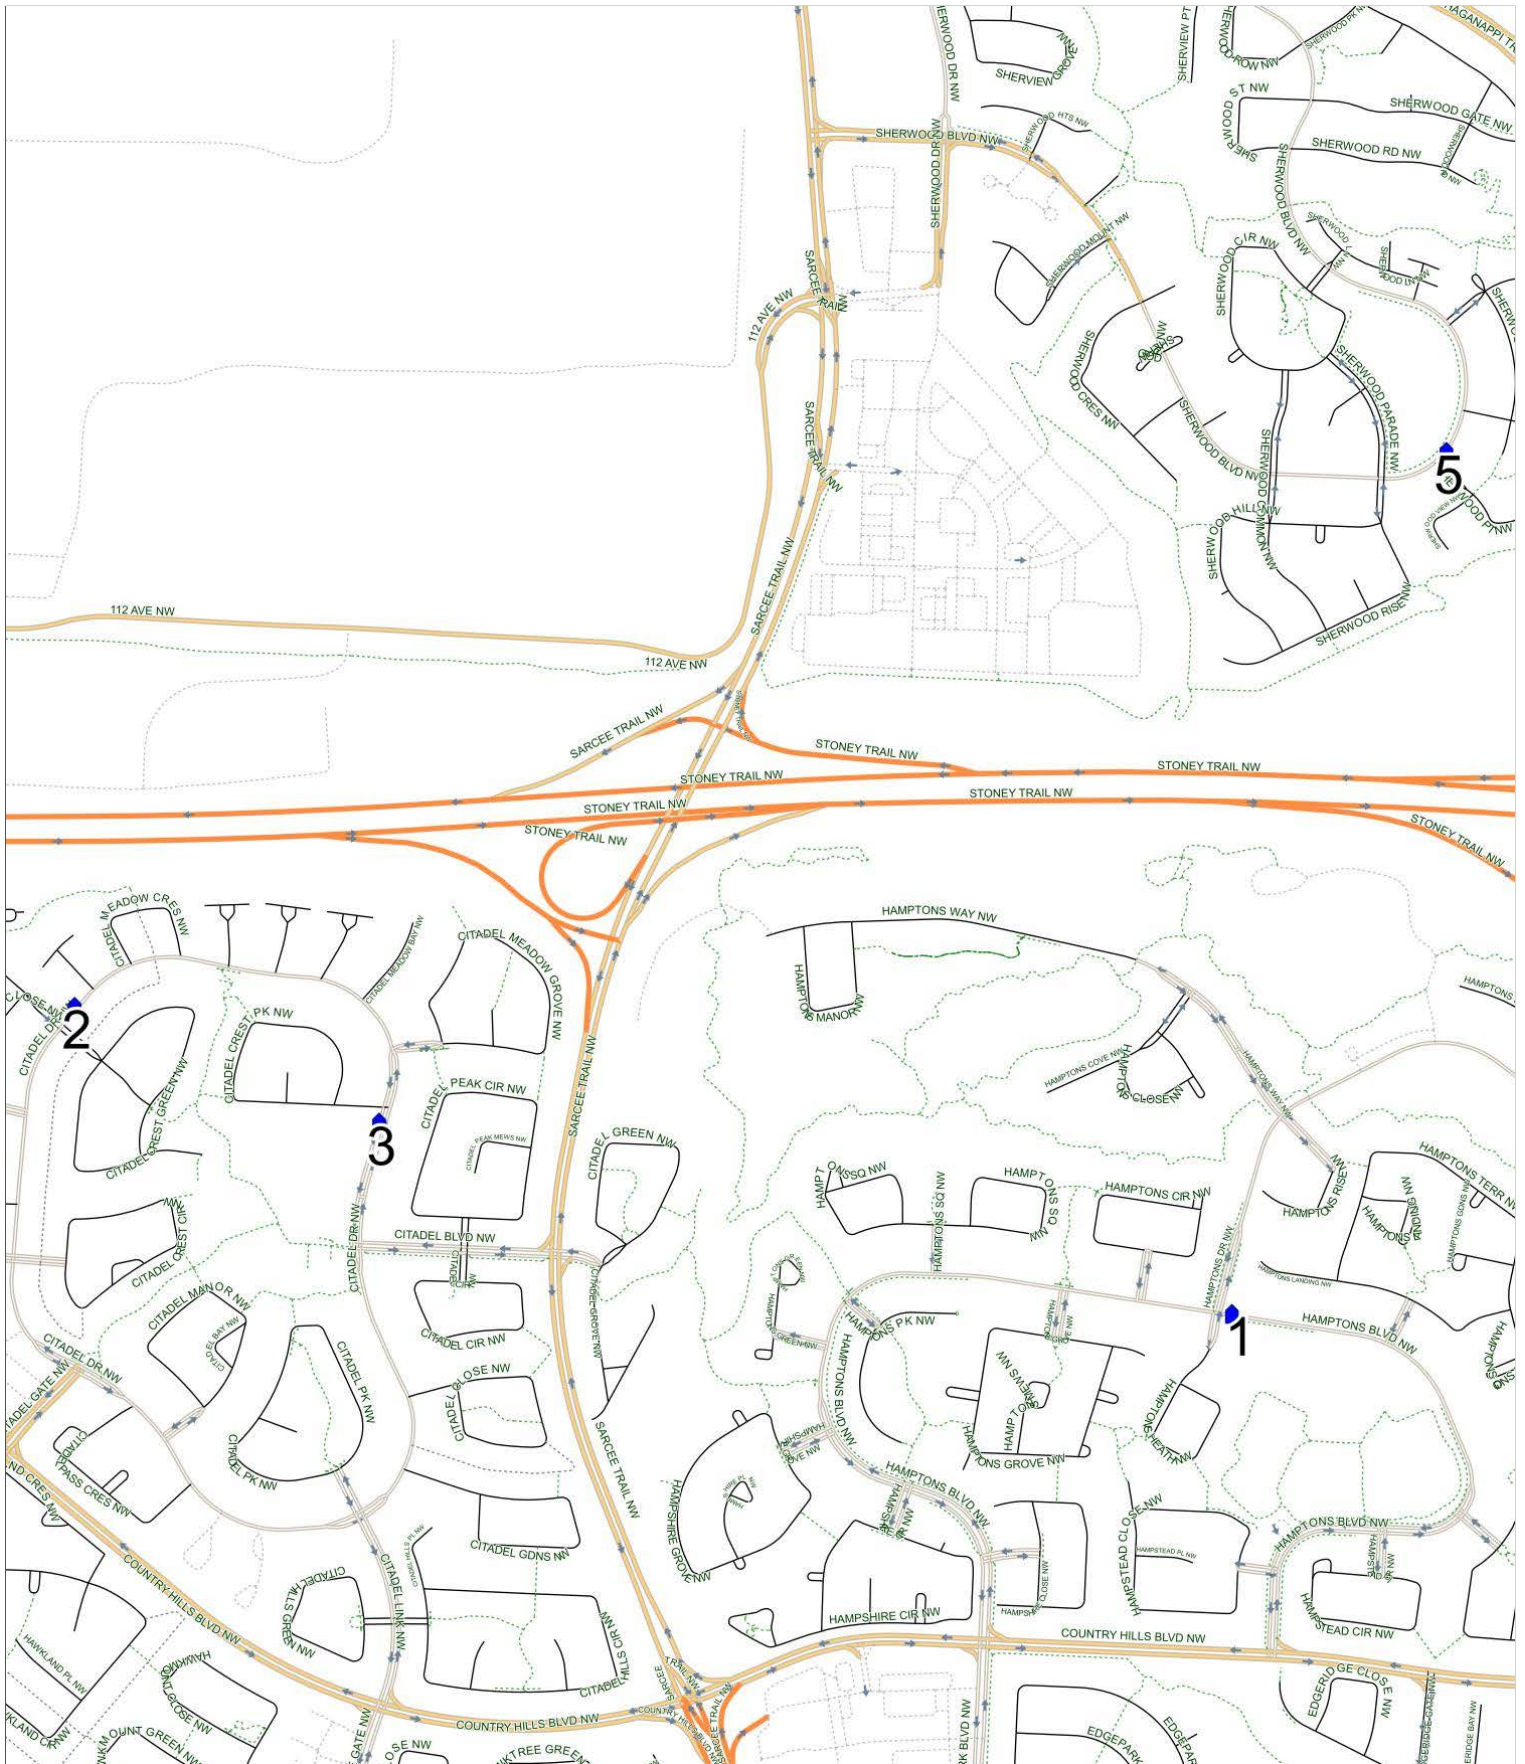

Arbour Lake A/Hidden Valley D AM

Operator: Southland - McKnight Yard (403) 205-6688
 Description: Citadel, Sherwood, Hamptons

Eff: 2019-09-03

| # | Time | Description |
|---|---------|---|
| 1 | 7:24 AM | Eastbound Hamptons Boulevard after Hamptons Drive NW at CT Stop |
| 2 | 7:36 AM | Northbound Citadel Drive after Citadel Crest Green NW at CT Stop |
| 3 | 7:41 AM | Southbound Citadel Drive after Citadel Crest Park NW at green space |
| 4 | 7:50 AM | Arbour Lake School, Westbound Arbour Lake Road NW |
| 5 | 8:11 AM | Eastbound Sherwood Boulevard after Sherwood Point NW at CT Stop |
| 6 | 8:20 AM | Hidden Valley School, Eastbound in driveway, off Hidden Valley Drive NW |

Hidden Valley D PM (MTWR)

Operator: Southland - McKnight Yard (403) 205-6688
Description: Sherwood, Hamptons

Eff: 2019-09-03

| # | Time | Description |
|---|---------|---|
| 1 | 3:11 PM | Hidden Valley School, Eastbound in driveway, off Hidden Valley Drive NW |
| 2 | 3:21 PM | Westbound Hamptons Boulevard after Hamptons Drive NW at CT Stop |
| 3 | 3:33 PM | Eastbound Sherwood Boulevard after Sherwood Point NW at CT Stop |