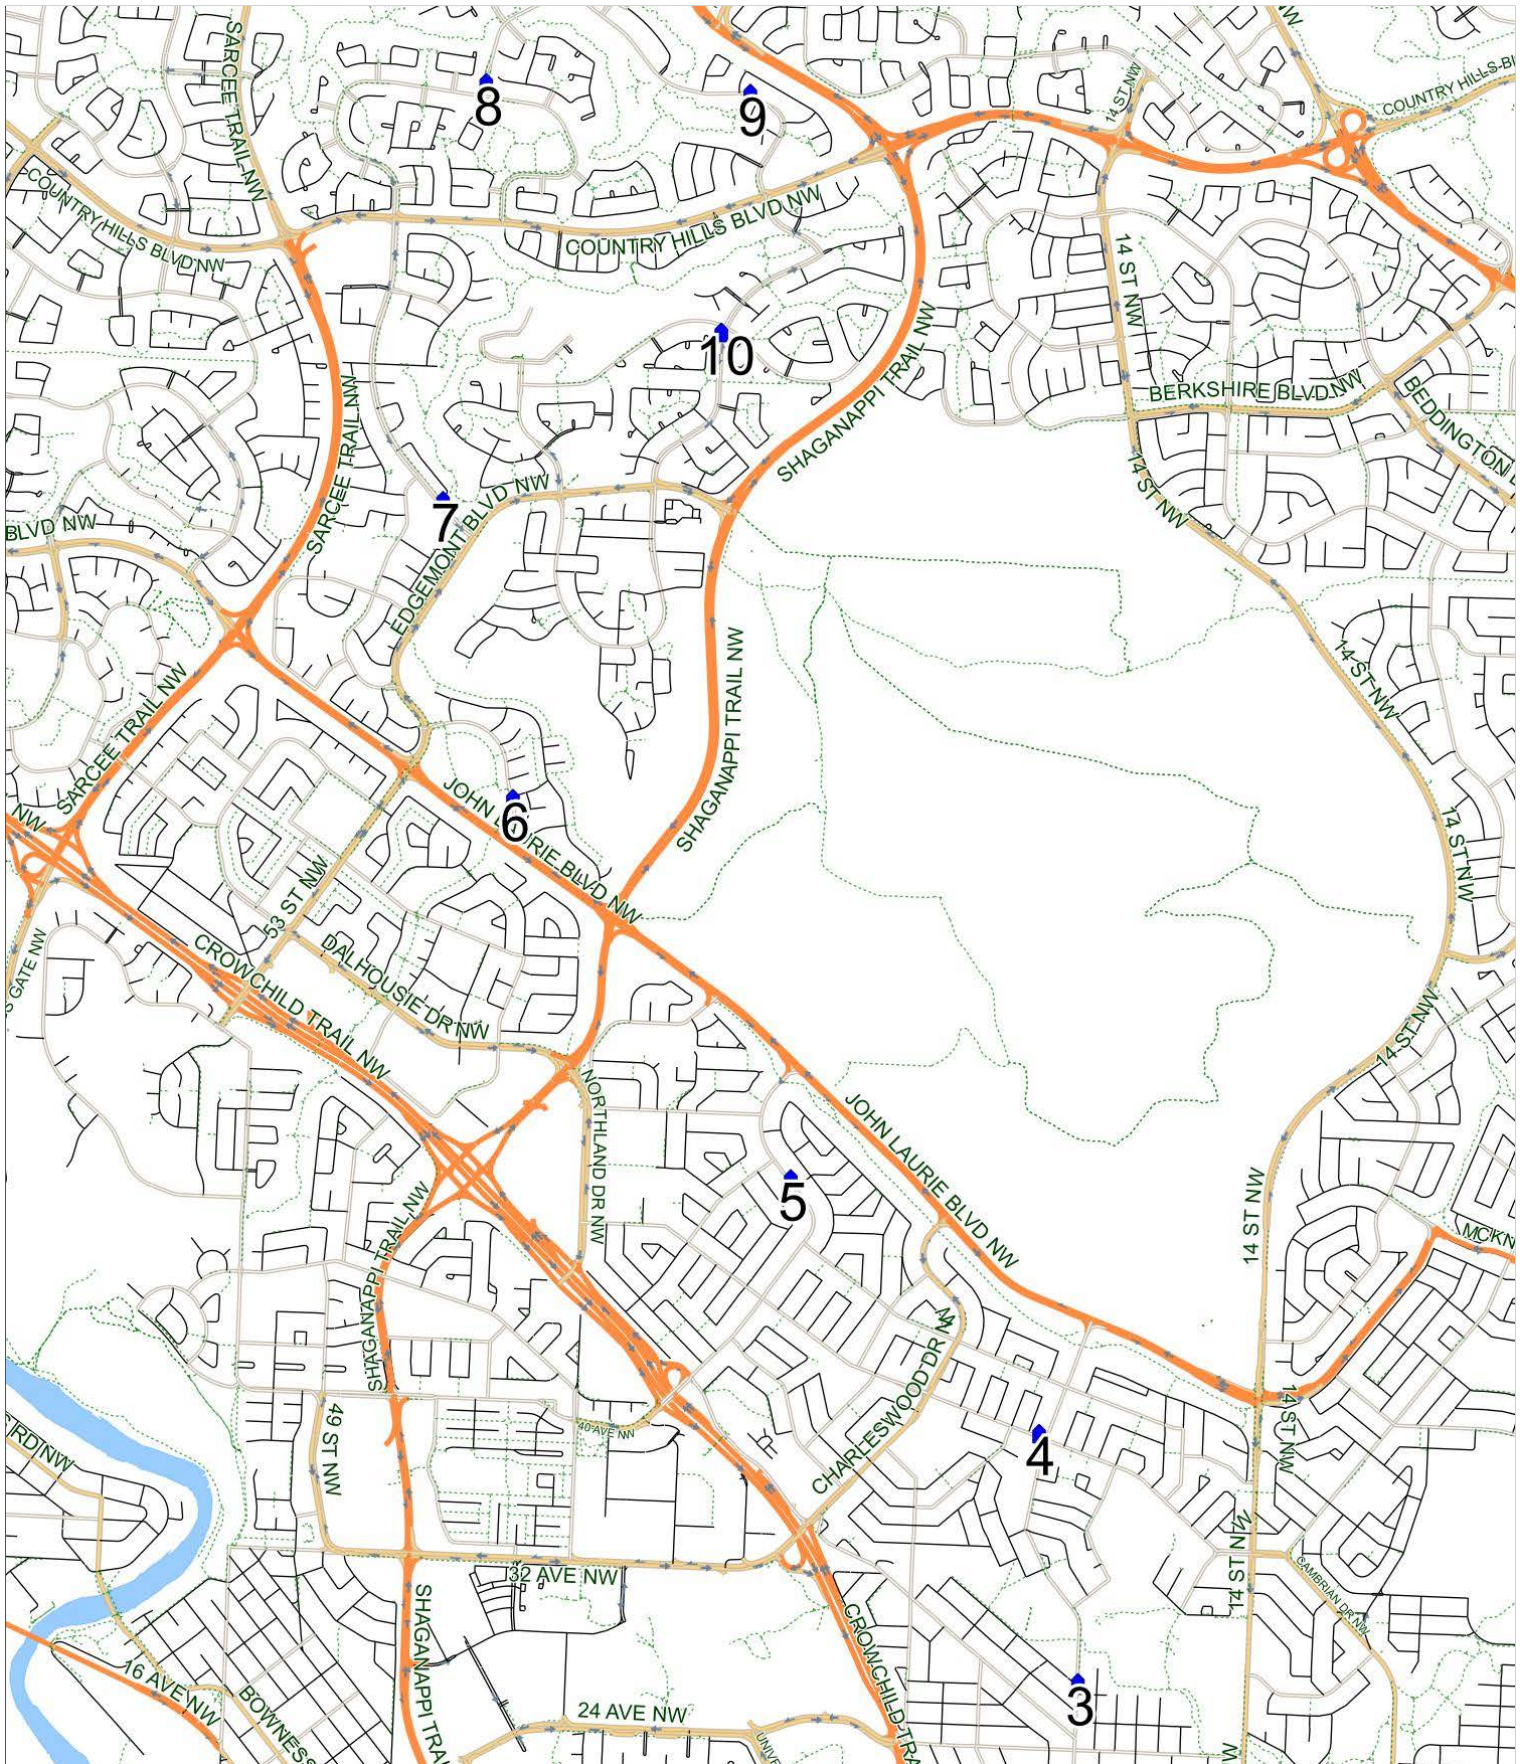

#	Time	Description
1	12:42 PM	Hillhurst School, Eastbound 8 Avenue after 14 Street NW
2	12:57 PM	Queen Elizabeth Jr High School, Northbound 18 Street before 6 Avenue NW
3	1:03 PM	Northbound 19 Street after 27 Avenue NW at the CT Stop
4	1:07 PM	Westbound Northmount Drive after 19 Street NW at the CT Stop
5	1:13 PM	Northbound Brisebois Drive after Crawford Road NW at the CT Stop
6	1:21 PM	Northbound Edgemont Drive before Edgemont Hill NW at the CT Stop
7	1:26 PM	Northbound Edgepark Blvd before Edgebyrne Crescent NW (south arm) at the green space
8	1:33 PM	Northbound Hamptons Drive after Hamptons Blvd NW at the CT Stop
9	1:40 PM	Eastbound Hamptons Drive before Hampstead Manor NW at the mailboxes
10	1:45 PM	Southbound Edgebrook Drive after Edgevalley Way NW at the CT Stop

#	Time	Description
1	7:37 AM	Northbound Edgemont Drive before Edgemont Hill NW at the CT Stop
2	7:45 AM	Westbound Dalton Drive (south arm) before Dalhousie Drive NW after entrance to Fortress Apartments at CT Stop
3	7:50 AM	West Dalhousie School, Northbound 58 Street NW
4	7:54 AM	Northbound Edgepark Blvd before Edgebyrne Crescent NW (south arm) at the green space
5	7:57 AM	Northbound Hamptons Drive after Hamptons Blvd NW at the CT Stop
6	8:00 AM	Eastbound Hamptons Drive before Hampstead Manor NW at the mailboxes
7	8:06 AM	Southbound Edgebrook Drive after Edgevalley Way NW at the CT Stop
8	8:14 AM	Southbound Brisebois Drive after Bulyea Road NW at the CT Stop
9	8:20 AM	Southbound 19 Street after Northmount Drive NW at the CT Stop
10	8:24 AM	Southbound 19 Street at 27 Avenue NW at the CT Stop
11	8:30 AM	Queen Elizabeth Jr High School, Eastbound 6 Avenue after 18 Street NW
12	8:35 AM	Hillhurst School, Eastbound 8 Ave after 14 Street NW