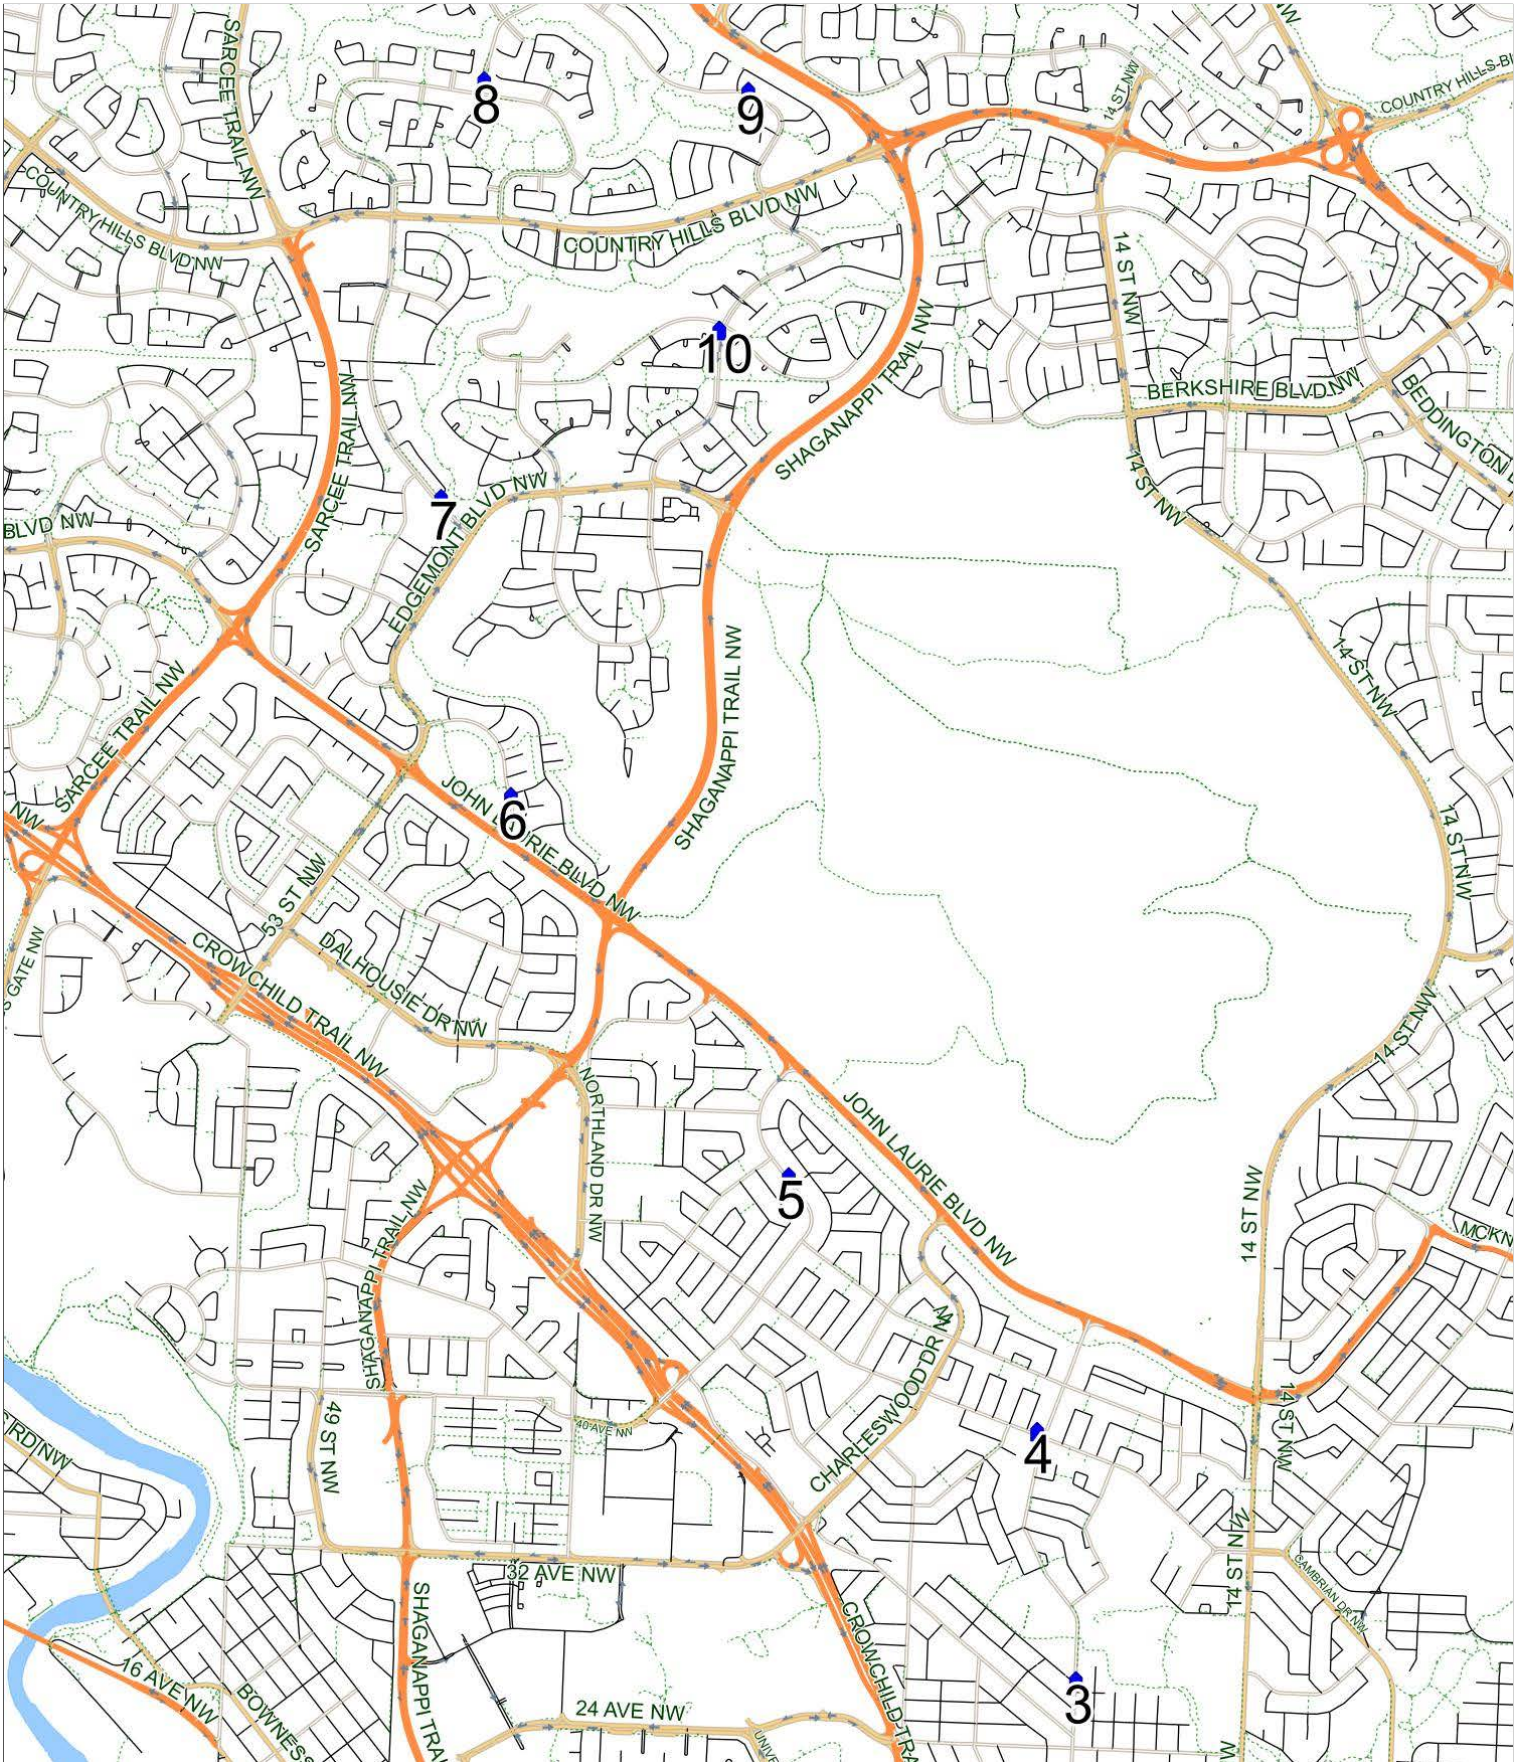

#	Time	Description
1	3:30 PM	Hillhurst School, Eastbound 8 Avenue after 14 Street NW
2	3:43 PM	Queen Elizabeth Jr High School, Northbound 18 Street before 6 Avenue NW
3	3:51 PM	Northbound 19 Street after 27 Avenue NW at the CT Stop
4	3:55 PM	Westbound Northmount Drive after 19 Street NW at the CT Stop
5	4:01 PM	Northbound Brisebois Drive after Crawford Road NW at the CT Stop
6	4:09 PM	Northbound Edgemont Drive before Edgemont Hill NW at the CT Stop
7	4:14 PM	Northbound Edgepark Blvd before Edgebyne Crescent NW (south arm) at the green space
8	4:21 PM	Northbound Hamptons Drive after Hamptons Blvd NW at the CT Stop
9	4:28 PM	Eastbound Hamptons Drive before Hampstead Manor NW at the mailboxes
10	4:33 PM	Southbound Edgebrook Drive after Edgevalley Way NW at the CT Stop

#	Time	Description
1	12:42 PM	Hillhurst School, Eastbound 8 Avenue after 14 Street NW
2	12:57 PM	Queen Elizabeth Jr High School, Northbound 18 Street before 6 Avenue NW
3	1:03 PM	Northbound 19 Street after 27 Avenue NW at the CT Stop
4	1:07 PM	Westbound Northmount Drive after 19 Street NW at the CT Stop
5	1:13 PM	Northbound Brisebois Drive after Crawford Road NW at the CT Stop
6	1:21 PM	Northbound Edgemont Drive before Edgemont Hill NW at the CT Stop
7	1:26 PM	Northbound Edgepark Blvd before Edgebyrne Crescent NW (south arm) at the green space
8	1:33 PM	Northbound Hamptons Drive after Hamptons Blvd NW at the CT Stop
9	1:40 PM	Eastbound Hamptons Drive before Hampstead Manor NW at the mailboxes
10	1:45 PM	Southbound Edgebrook Drive after Edgevalley Way NW at the CT Stop