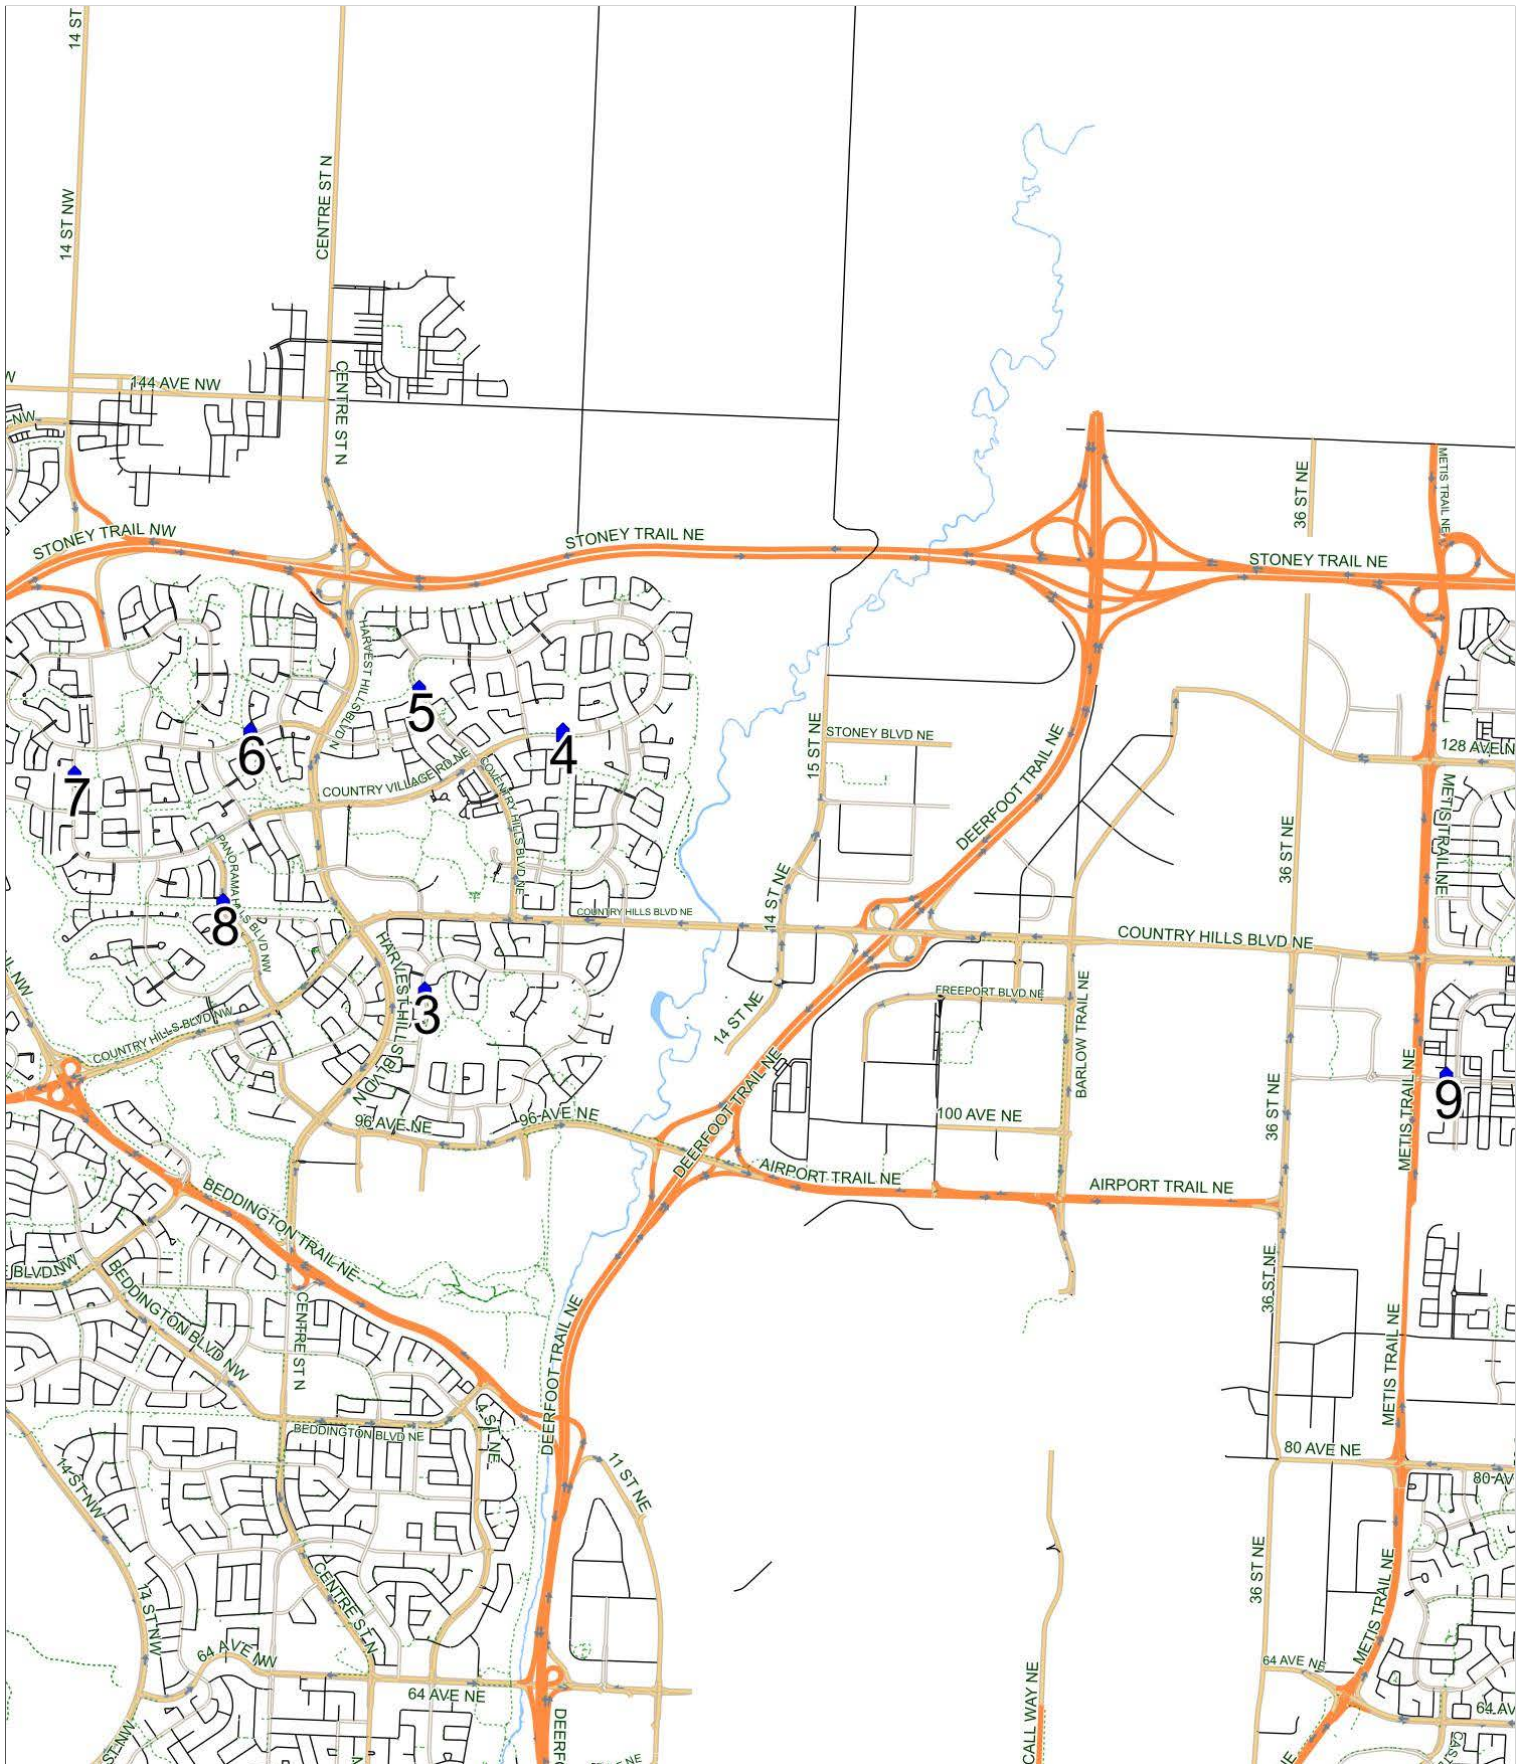

Eff: 2019-09-03

#	Time	Description
1	7:24 AM	Westbound Cityscape Blvd after Cityscape Drive at the CT Stop
2	7:38 AM	Northbound Harvest Hills Drive before Harvest Park Road NE at the CT Stop
3	7:48 AM	Westbound Coventry Hills Way after Cowood Link NE at the green space at the CT Stop
4	7:53 AM	Southbound Coventry Hills Way before Coventry Hills Drive at the CT Stop
5	7:58 AM	Westbound Panatella Blvd after Panatella Close NW at the CT Stop
6	8:04 AM	Southbound Panamont Blvd after Panamont Plaza NW at the CT Stop
7	8:11 AM	Southbound Panorama Hills Blvd after Panamont Heights NW at the pathway
8	8:30 AM	Queen Elizabeth Jr High School, Eastbound 6 Avenue after 18 Street NW
9	8:35 AM	Hillhurst School, Eastbound 8 Avenue after 14 Street NW

#	Time	Description
1	3:30 PM	Hillhurst School, Eastbound 8 Avenue after 14 Street NW
2	3:43 PM	Queen Elizabeth Jr High School, Eastbound 6 Avenue after 18 Street NW
3	4:03 PM	Northbound Harvest Hills Drive before Harvest Park Road NE at the CT Stop
4	4:12 PM	Westbound Coventry Hills Way after Covewood Link NE at the green space at the CT Stop
5	4:17 PM	Southbound Coventry Hills Way before Coventry Hills Drive at the CT Stop
6	4:22 PM	Westbound Panatella Blvd after Panatella Close NW at the CT Stop
7	4:28 PM	Southbound Panamont Blvd after Panamont Plaza NW at the CT Stop
8	4:35 PM	Southbound Panorama Hills Blvd after Panamont Heights NW at the pathway
9	4:50 PM	Westbound Cityscape Blvd after Cityscape Drive at the CT Stop