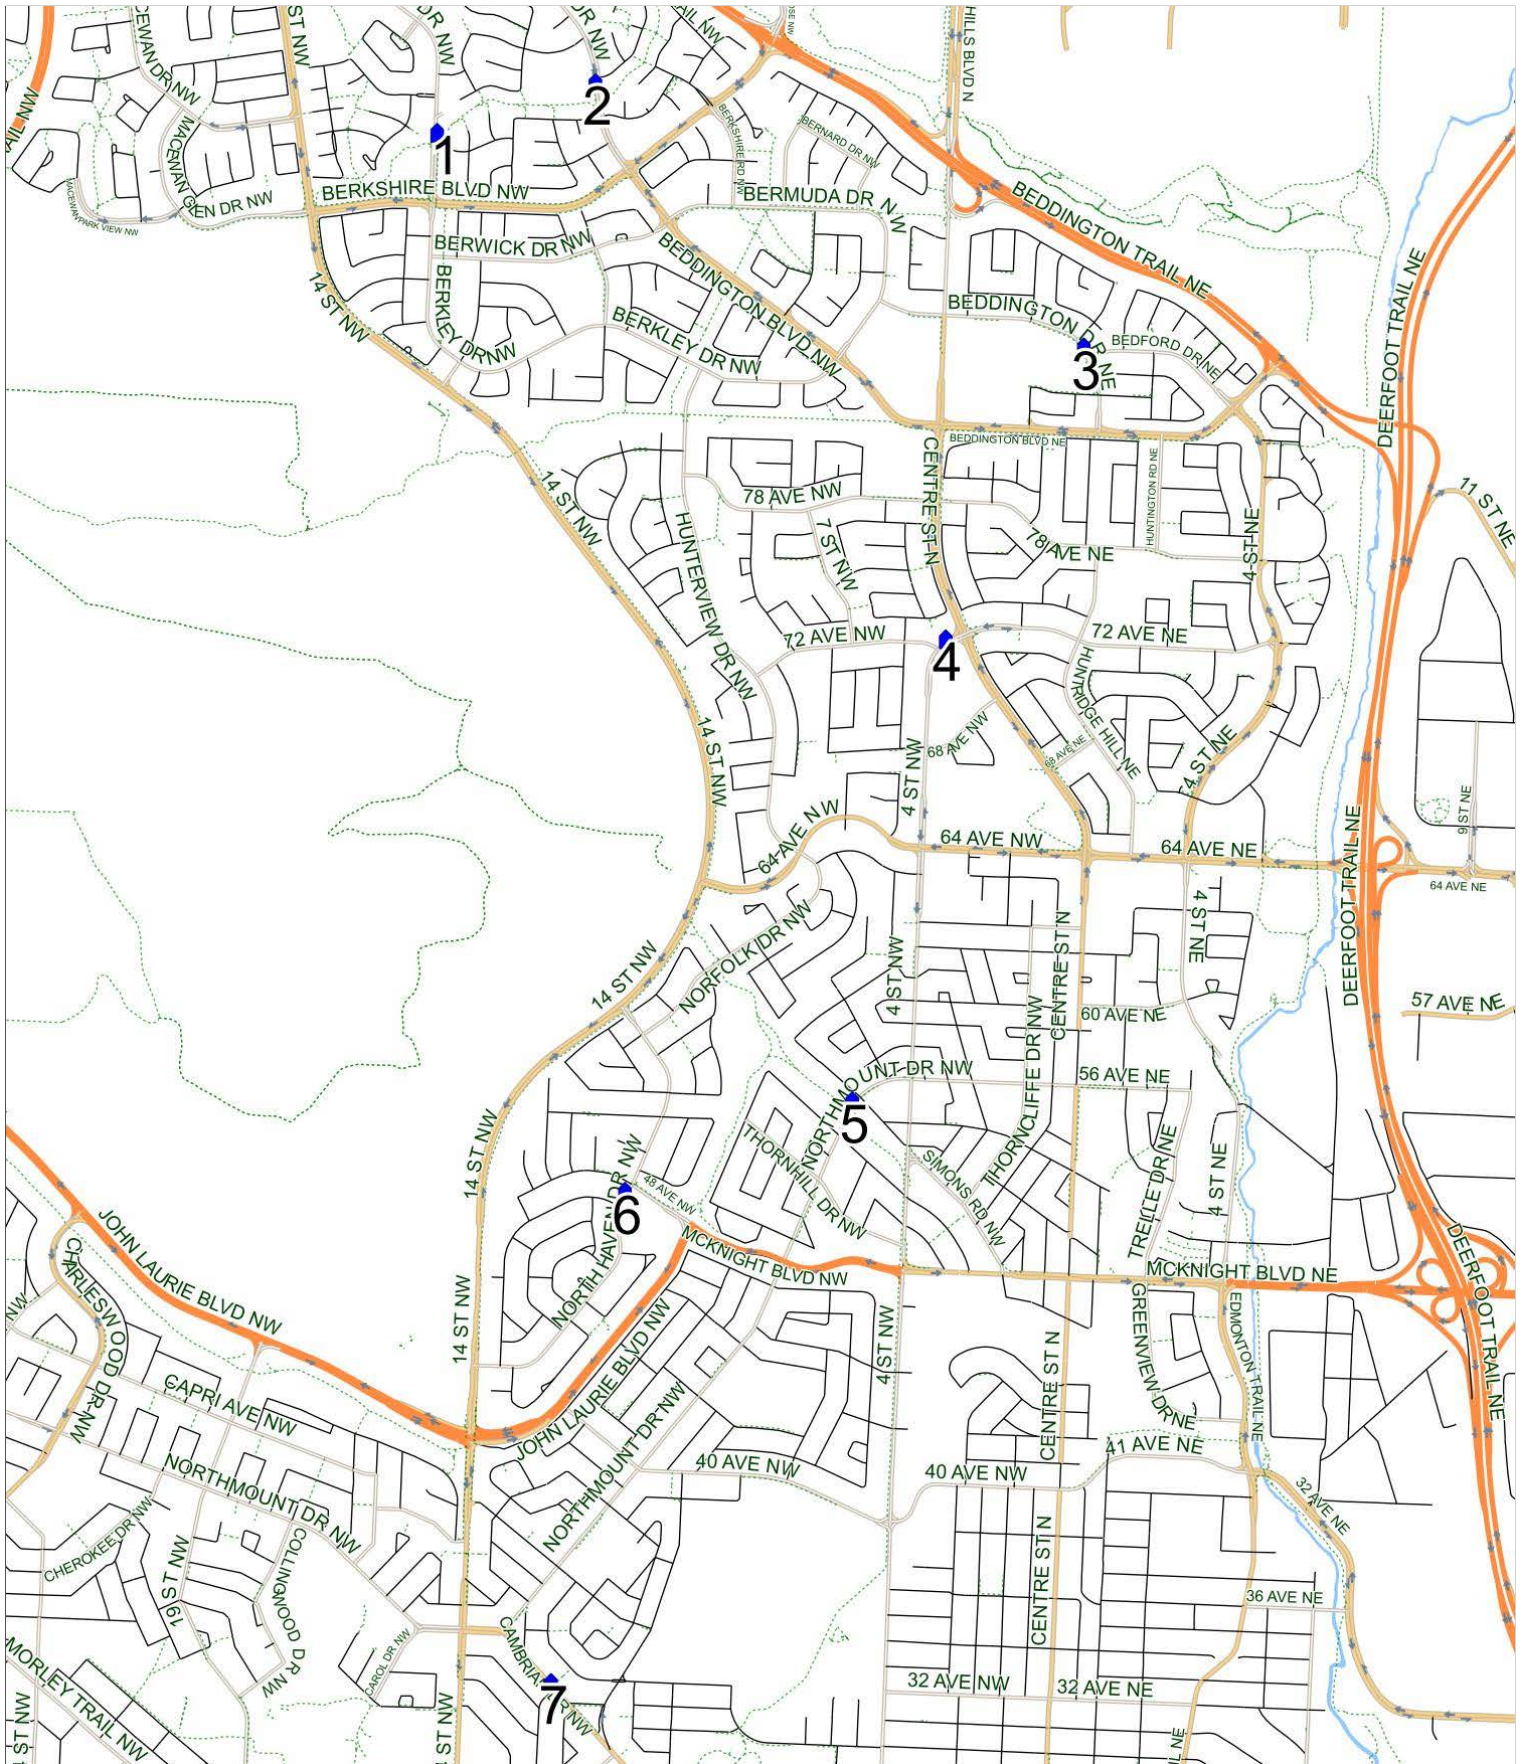

#	Time	Description
1	8:01 AM	Northbound Sandarac Drive after Sandarac Road NW at the CT Stop
2	8:05 AM	Southbound Sandstone Drive after Sanderling Rise NW at the CT Stop
3	8:10 AM	Southbound Beddington Drive before Bedford Drive NE at the green space
4	8:15 AM	Southbound 4 Street after Centre Street NW at the CT Stop
5	8:20 AM	Southbound Northmount Drive after Thomeycroft Drive NW at the CT Stop
6	8:26 AM	Southbound North Haven Drive after 48 Avenue NW at the CT Stop
7	8:31 AM	Southbound Cambrian Drive after Northmount Drive NW at CT Stop
8	8:35 AM	Hillhurst School, Eastbound 8 Avenue after 14 Street NW
9	8:48 AM	Queen Elizabeth Jr High School, Northbound 18 Street before 6 Avenue SW

Instructions: Do not use 7 Ave NW in front of school when leaving at anytime.

#	Time	Description
1	3:30 PM	Hillhurst School, Eastbound 8 Avenue after 14 Street NW
2	3:43 PM	Queen Elizabeth Jr High School, Northbound 18 Street before 6 Avenue SW
3	3:48 PM	Northbound Cambrian Drive after 31 Avenue NW at the CT Stop
4	3:54 PM	Northbound Northmount Drive after Trafford Drive NW (north arm) at the CT Stop
5	4:00 PM	Northbound North Haven Drive after 48 Avenue NW at the CT Stop
6	4:07 PM	Northbound 4 Street before 72 Avenue NW before the Pedestrian Crossing
7	4:12 PM	Northbound Beddington Drive after Bedford Drive NE at the CT Stop
8	4:18 PM	Northbound Sandarac Drive after Sandarac Road NW at the CT Stop
9	4:22 PM	Southbound Sandstone Drive after Sanderling Rise NW at the CT Stop