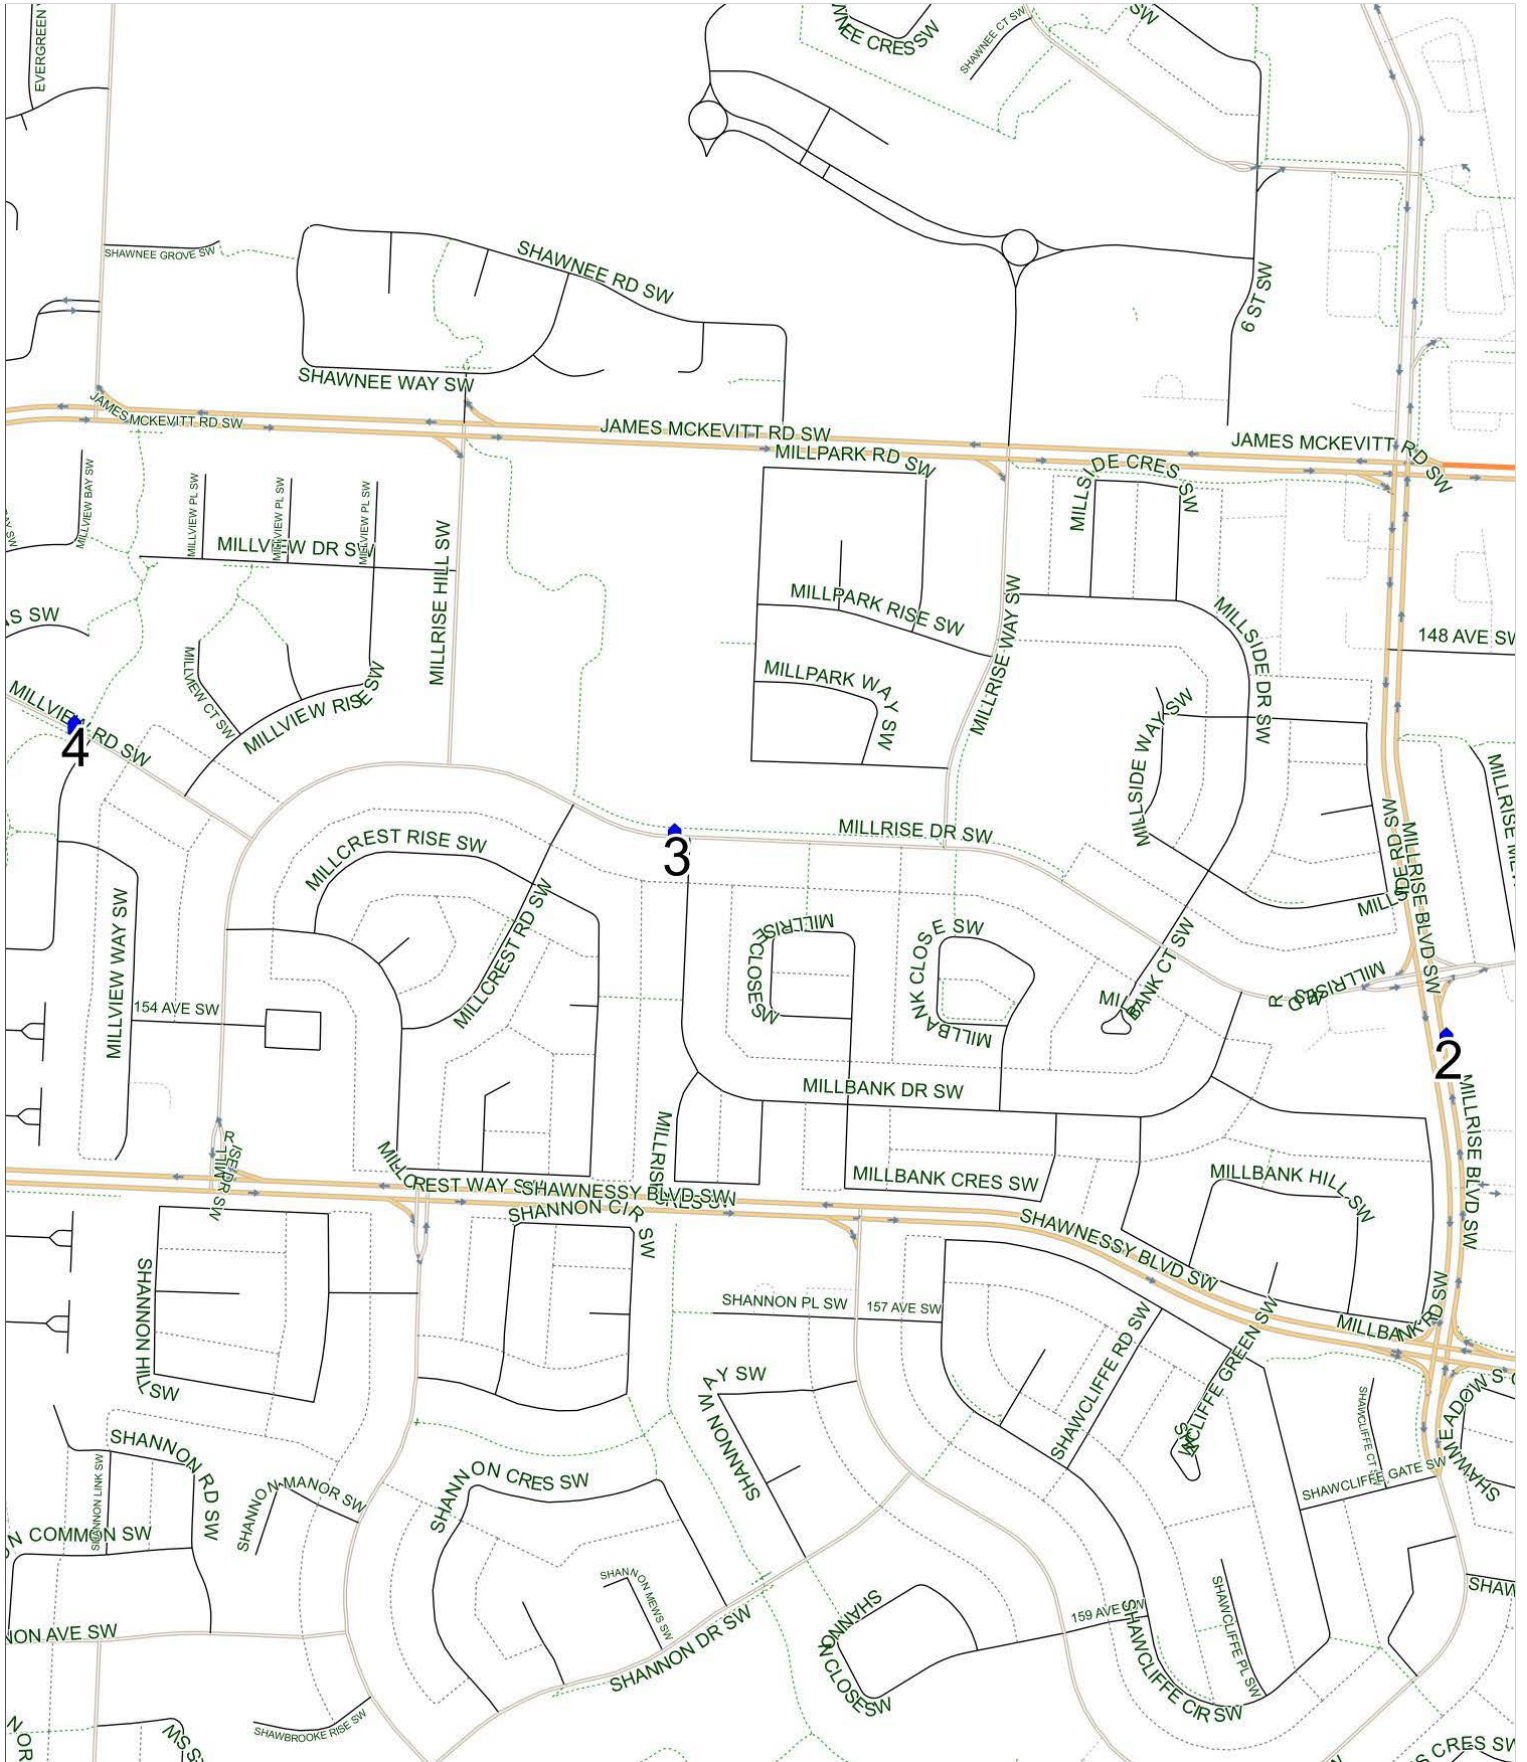

Janet Johnstone B

Operator: Southland - Spruce Yard (403) 873-7268
Description: Millrise

Eff: 2019-09-03

#	Time	Description
1	7:35 AM	Southbound Millrise Blvd after Millrose Place SW at the CT Stop
2	7:39 AM	Westbound Millrise Drive across from Milbank Drive (west arm) SW at green space
3	7:43 AM	Westbound Millview Road after Millview Common SW after pathway
4	7:50 AM	Janet Johnstone School, Eastbound Shannon Close SW

Janet Johnstone B PM (MTWR)

Operator: Southland - Spruce Yard (403) 873-7268
Description: Millrise

Eff: 2019-09-03

#	Time	Description
1	2:39 PM	Janet Johnstone School, Eastbound Shannon Close SW
2	2:42 PM	Northbound Millrise Blvd before Millrise Drive SW at mailboxes
3	2:46 PM	Westbound Millrise Drive after Millbank Drive (west arm) SW at green space
4	2:49 PM	Westbound Millview Road after Millview Common SW after pathway

Janet Johnstone B PM (F)

Operator: Southland - Spruce Yard (403) 873-7268
Description: Millrise

Eff: 2019-09-03

#	Time	Description
1	12:25 PM	Janet Johnstone School, Eastbound Shannon Close SW
2	12:28 PM	Northbound Millrise Blvd before Millrise Drive SW at mailboxes
3	12:32 PM	Westbound Millrise Drive after Millbank Drive (west arm) SW in green space
4	12:35 PM	Westbound Millview Road after Millview Common SW after pathway