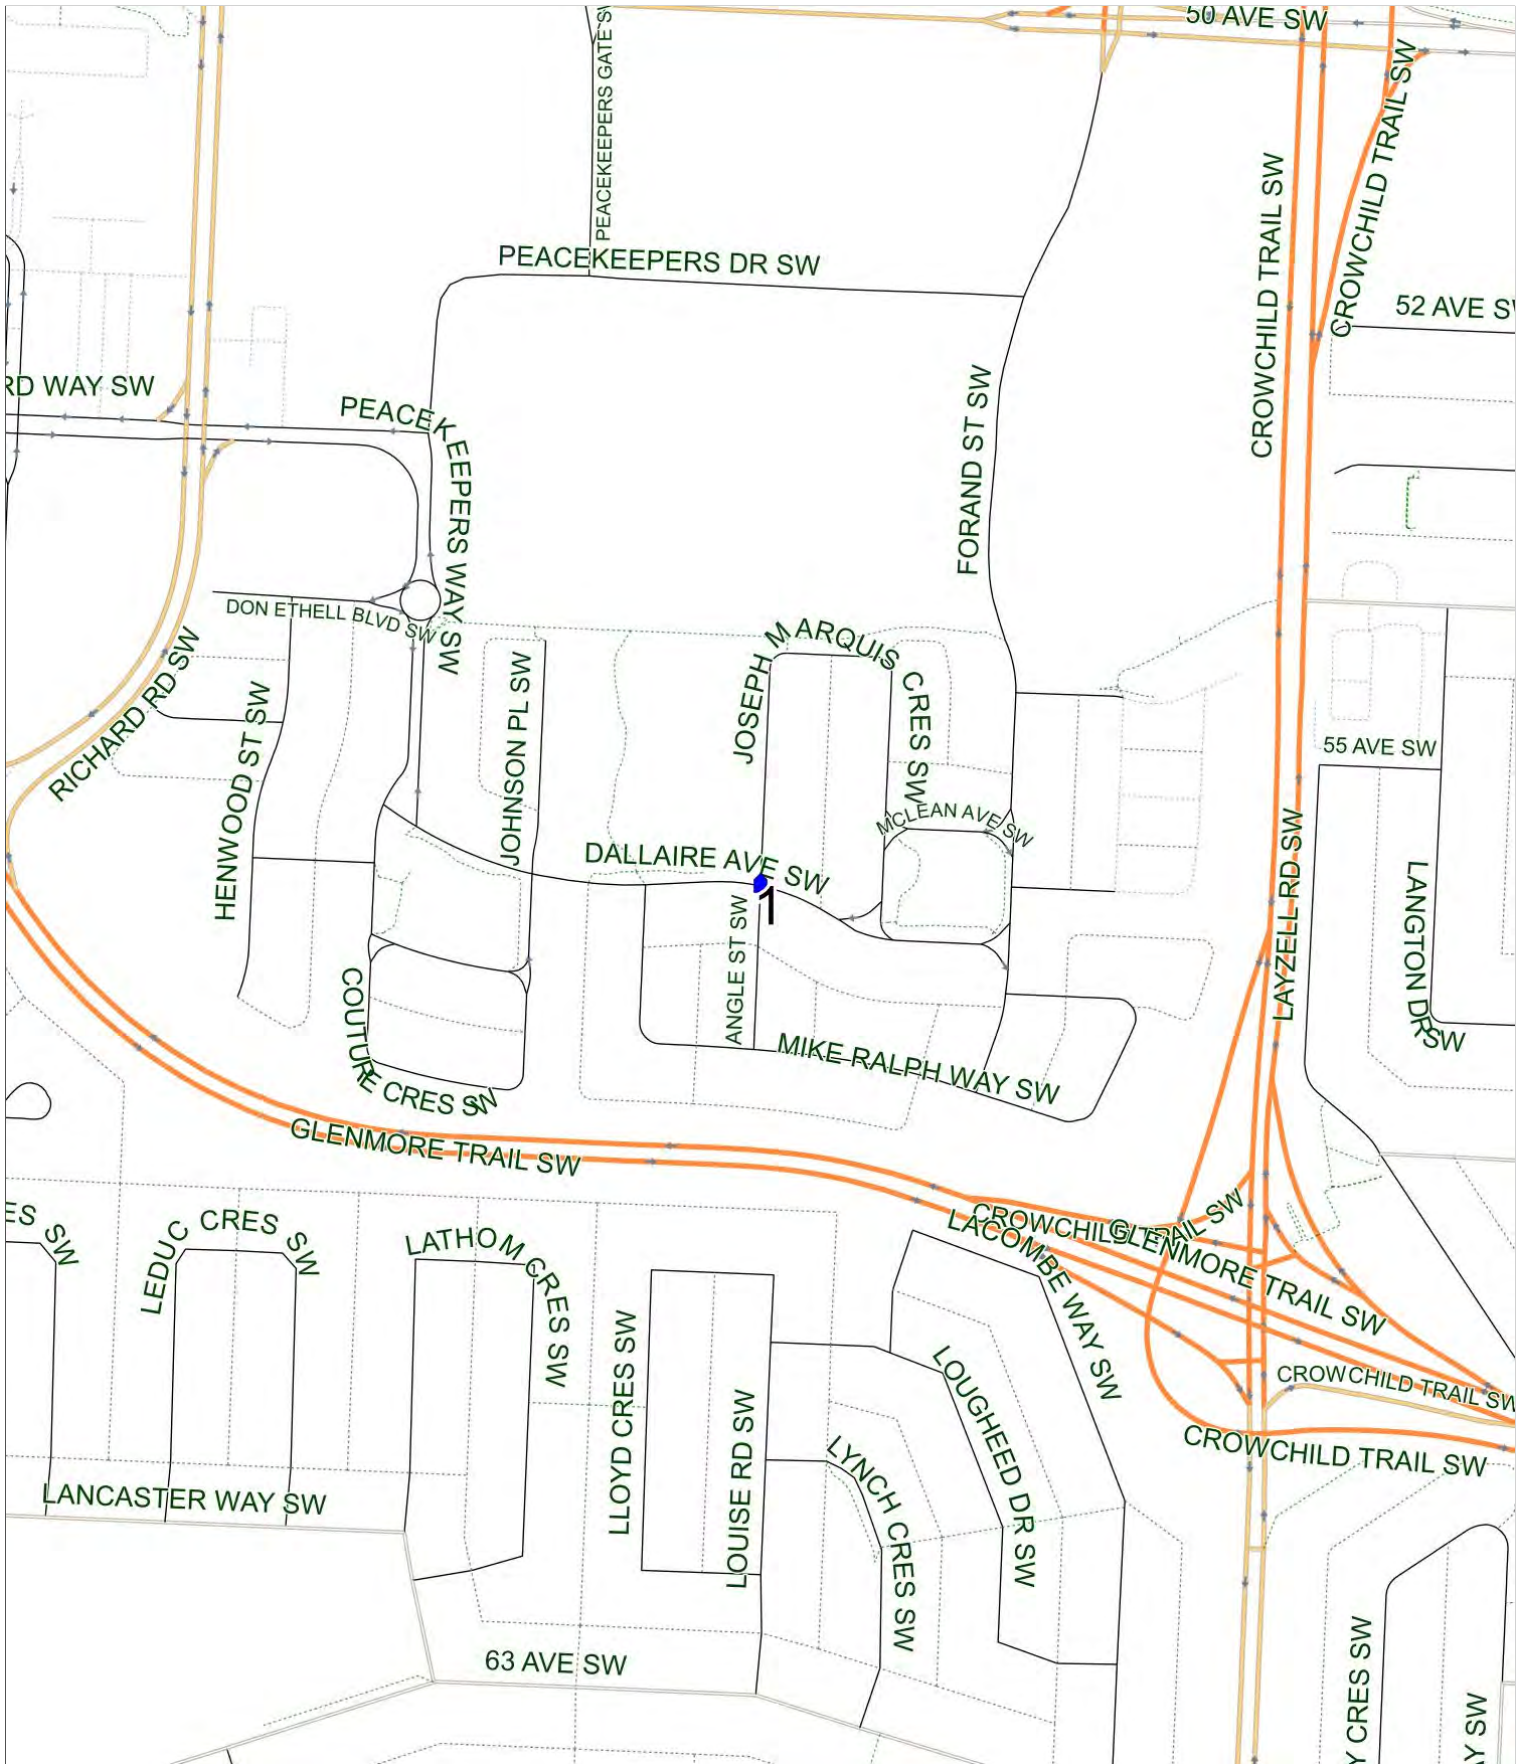

Jennie Elliott A AM

Operator: Southland - CFB Yard (403) 387-2907
Description: Garrison Green

Eff: 2019-09-03

#	Time	Description
1	8:47 AM	Westbound Dallaire Avenue after Joseph Marquis Crescent (east arm) SW at green space
2	8:55 AM	Jennie Elliott School, Northbound 30 Street SW

Jennie Elliott A PM (MTWR)

Operator: Southland - CFB Yard (403) 387-2907
Description: Garrison Green

Eff: 2019-09-03

#	Time	Description
1	3:50 PM	Jennie Elliott School, Northbound 30 Street SW
2	3:57 PM	Westbound Dallaire Avenue after Joseph Marquis Crescent (east arm) SW at green space

Jennie Elliott A PM (F)

Operator: Southland - CFB Yard (403) 387-2907
Description: Garrison Green

Eff: 2019-09-03

#	Time	Description
1	1:25 PM	Jennie Elliott School, Northbound 30 Street SW
2	1:32 PM	Westbound Dallaire Avenue after Joseph Marquis Crescent (east arm) SW at green space