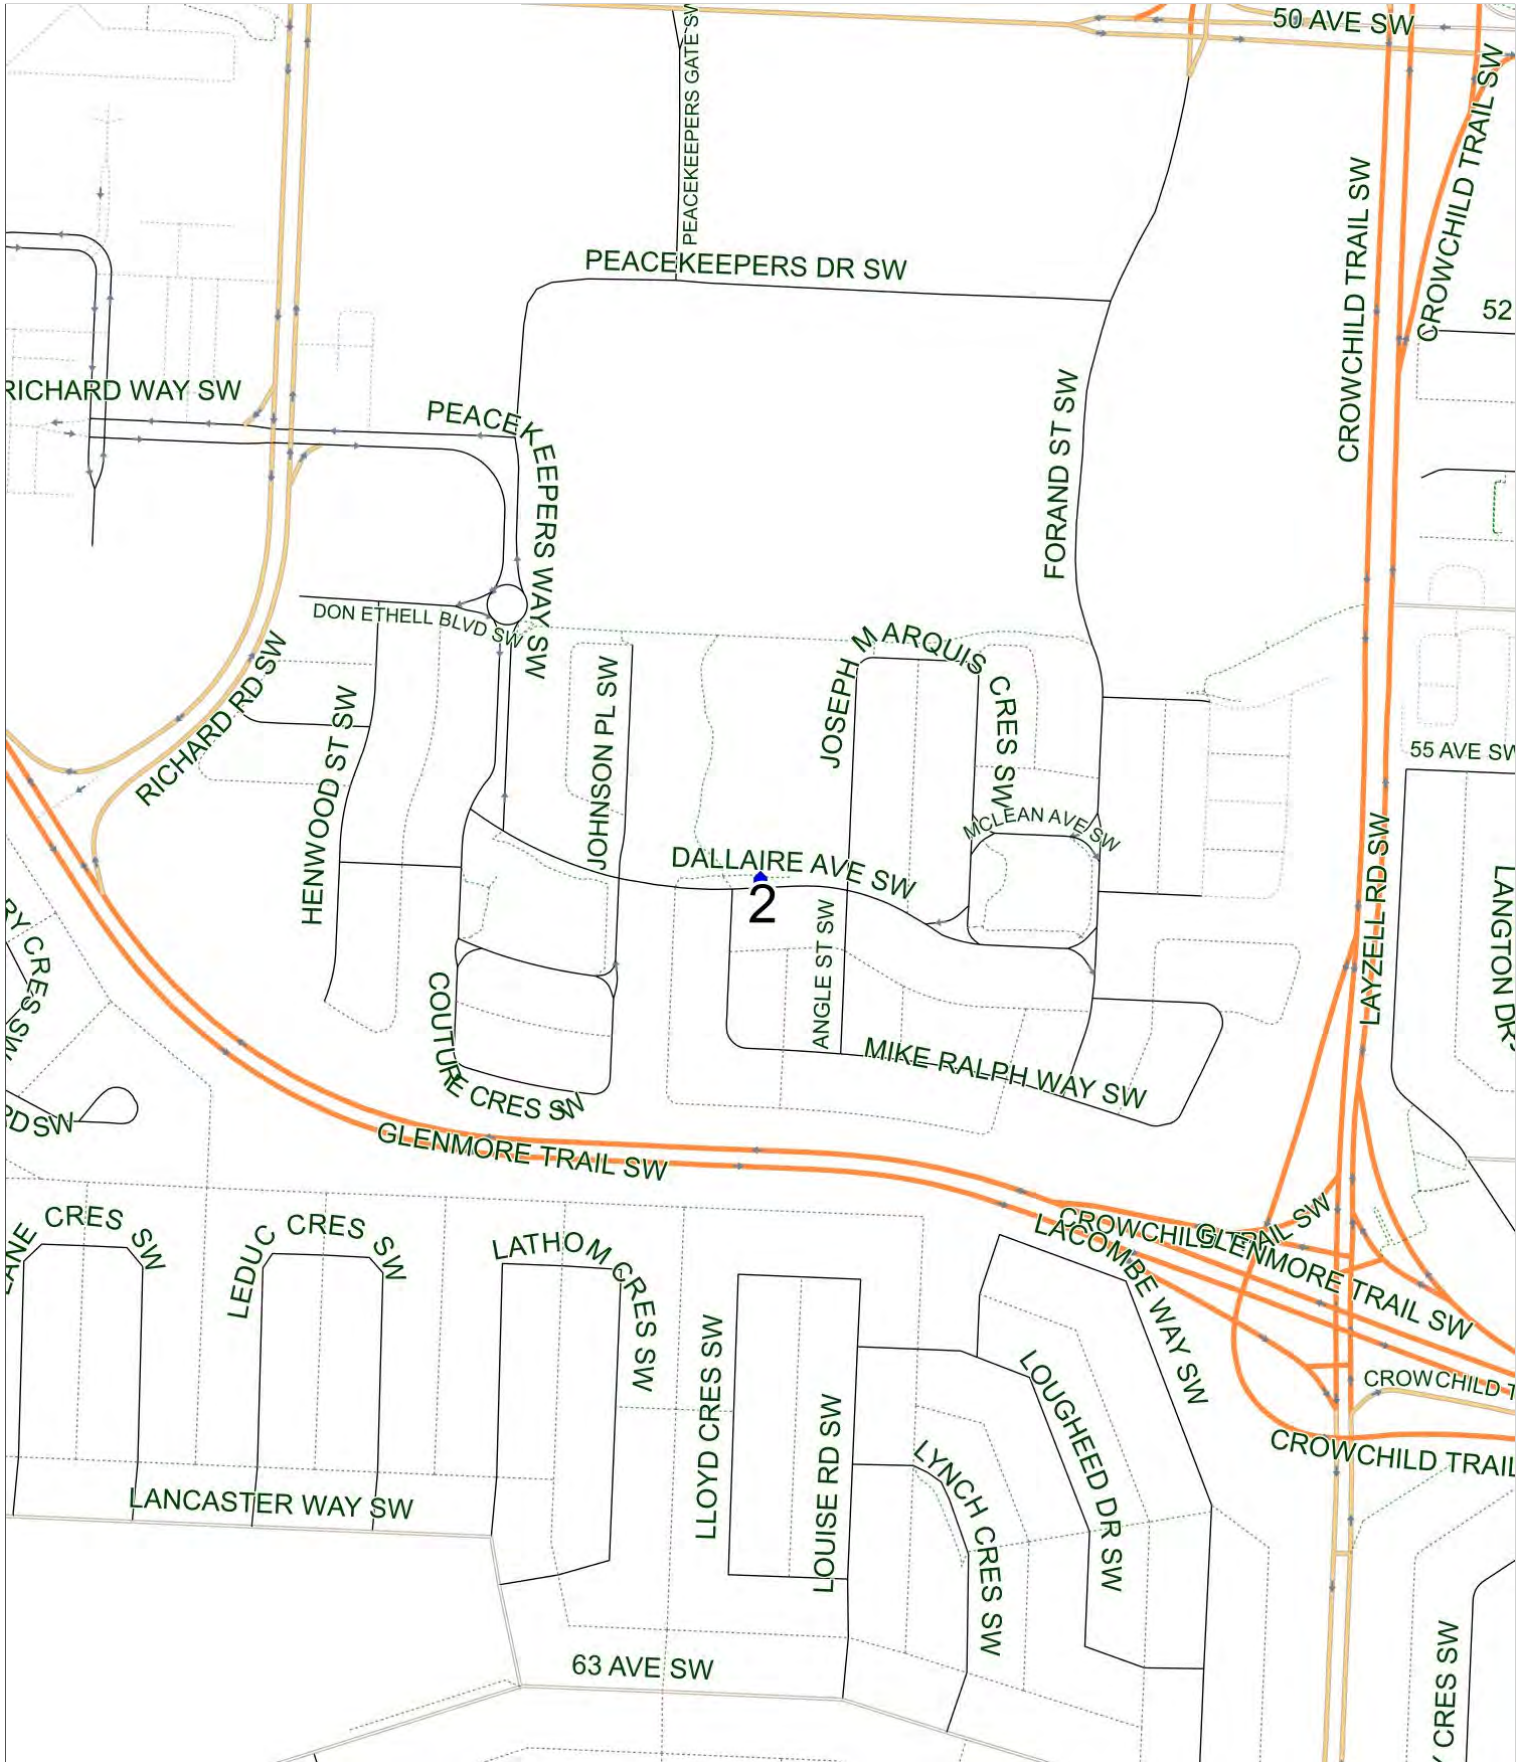

Jennie Elliott A AM

Operator: Southland - CFB Yard (403) 387-2907
Description: Garrison Green

Eff: 2019-09-03

#	Time	Description
1	8:47 AM	Westbound Dallaire Avenue after Joseph Marquis Crescent (east arm) SW at green space
2	8:55 AM	Jennie Elliott School, Northbound 30 Street SW

Jennie Elliott A PM (MTWR)

Operator: Southland - CFB Yard (403) 387-2907
Description: Garrison Green

Eff: 2019-09-03

#	Time	Description
1	3:50 PM	Jennie Elliott School, Northbound 30 Street SW
2	3:57 PM	Westbound Dallaire Avenue after Joseph Marquis Crescent (east arm) SW at green space

Jennie Elliott A PM (F)

Operator: Southland - CFB Yard (403) 387-2907
Description: Garrison Green

Eff: 2019-09-03

#	Time	Description
1	1:25 PM	Jennie Elliott School, Northbound 30 Street SW
2	1:32 PM	Westbound Dallaire Avenue after Joseph Marquis Crescent (east arm) SW at green space