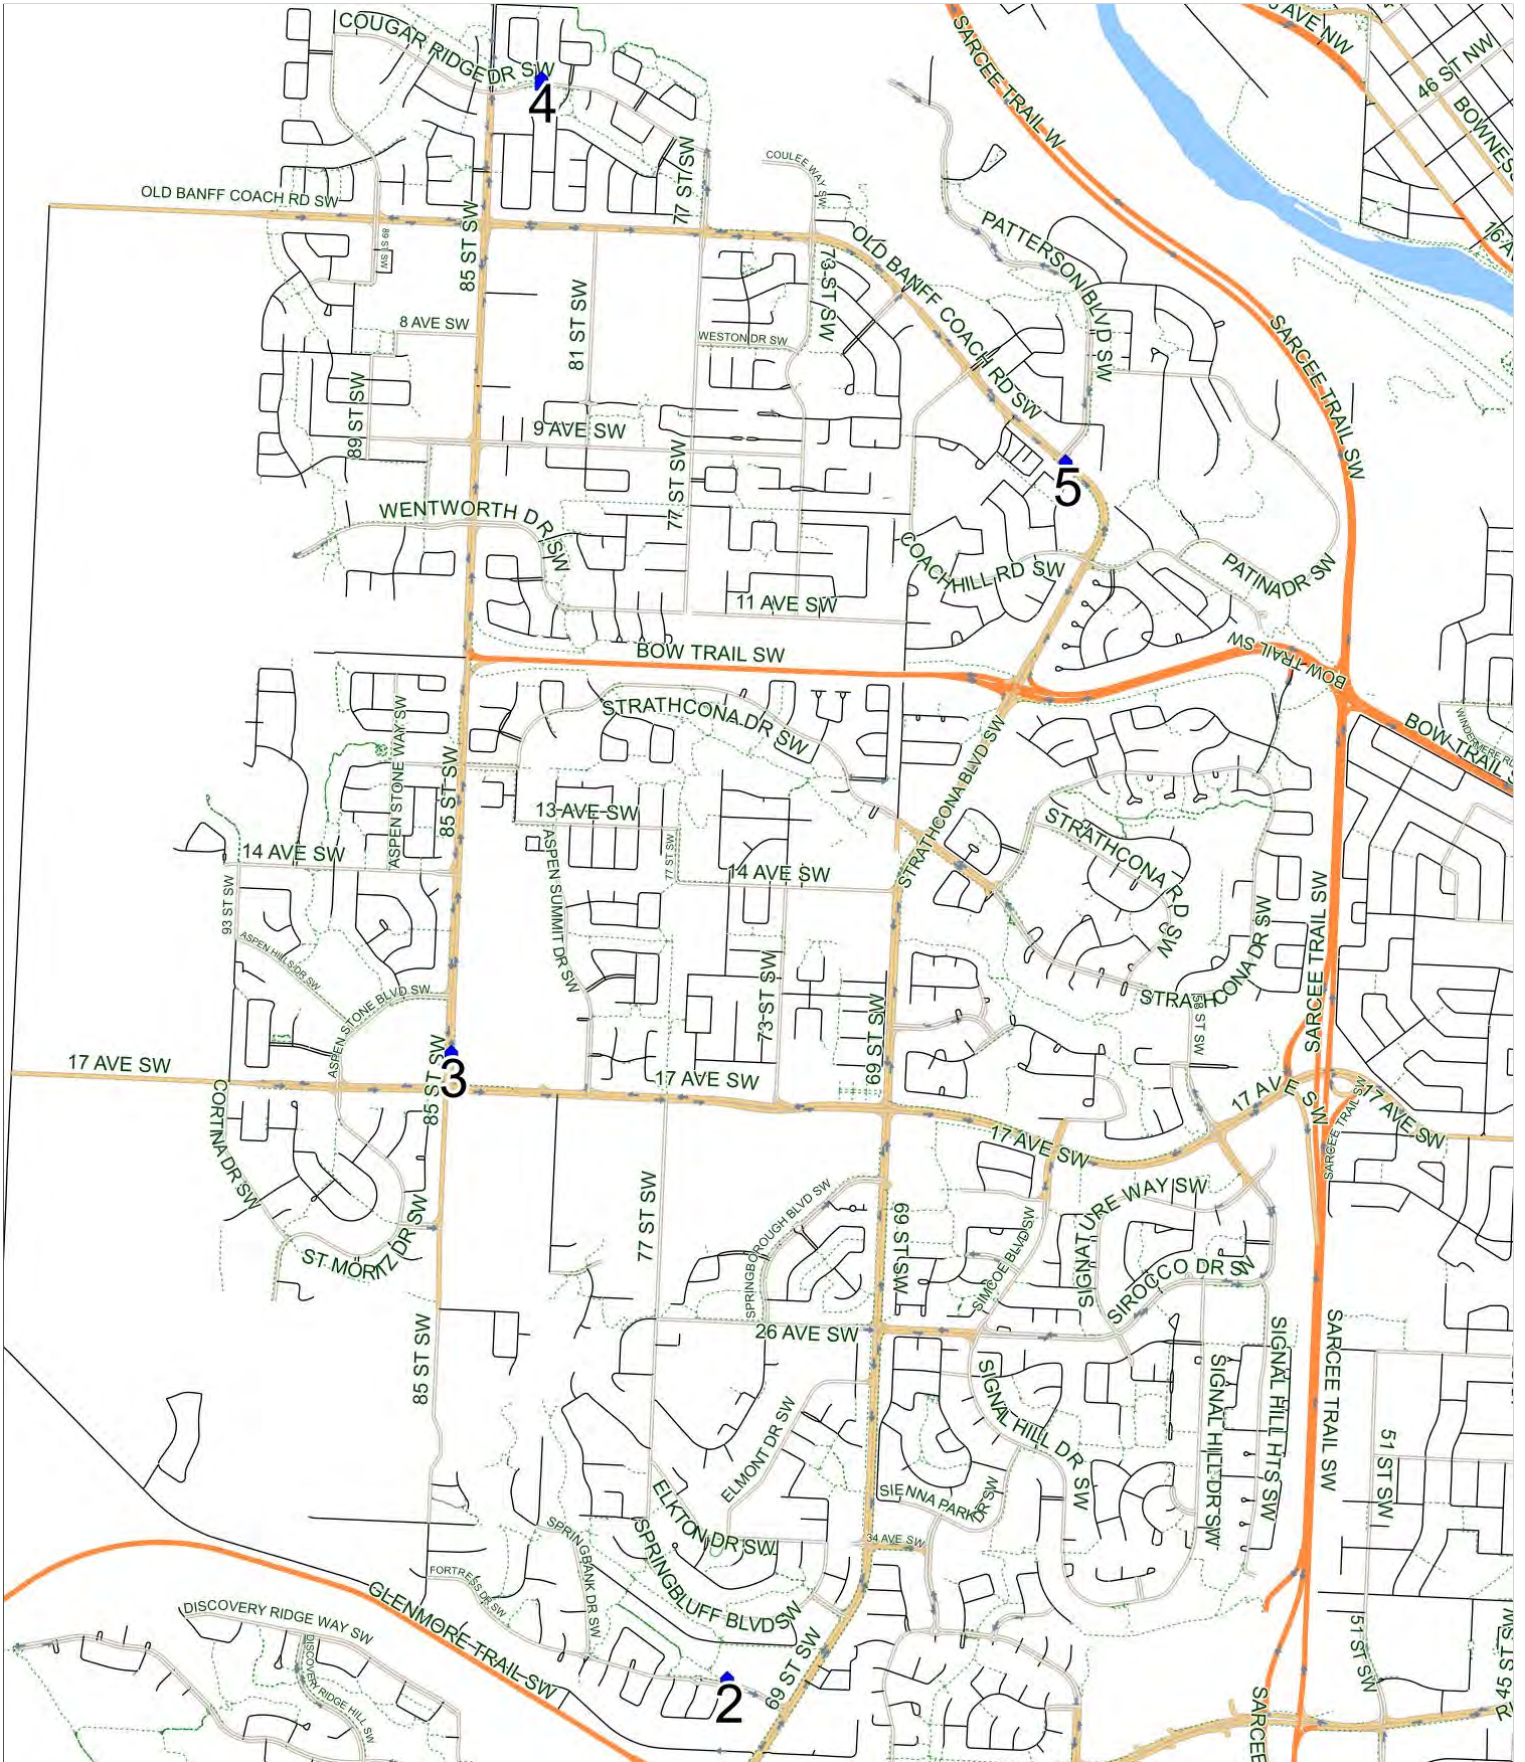

Killarney B AM

Operator: Southland - CFB Yard (403) 387-2907
 Description: Springbank, Aspen Woods, Cougar Ridge, Coach Hill

Eff: 2019-09-03

#	Time	Description
1	8:14 AM	Westbound Springbank Blvd after Springbank Terrace SW at the green space
2	8:22 AM	Northbound 85 Street after Aspen Glen Landing SW
3	8:36 AM	Eastbound Cougar Ridge Drive after 85 Street SW at the green space
4	8:45 AM	Southbound Old Banff Coach Road after Patterson Blvd SW at the CT Stop
5	9:00 AM	Killarney School, Westbound 30 Avenue SW

Killarney B PM (MTWR)

Operator: Southland - CFB Yard (403) 387-2907
 Description: Springbank, Aspen Woods, Cougar Ridge, Coach Hill

Eff: 2019-09-03

#	Time	Description
1	4:00 PM	Killarney School, Westbound 30 Avenue SW
2	4:14 PM	Westbound Springbank Blvd after Springbank Terrace SW at the green space
3	4:21 PM	Northbound 85 Street after Aspen Glen Landing SW
4	4:29 PM	Eastbound Cougar Ridge Drive after 85 Street SW at the green space
5	4:35 PM	Southbound Old Banff Coach Road after Patterson Blvd SW at the CT Stop

Killarney B PM (F)

Operator: Southland - CFB Yard (403) 387-2907
 Description: Springbank, Aspen Woods, Cougar Ridge, Coach Hill

Eff: 2019-09-03

#	Time	Description
1	12:40 PM	Killarney School, Westbound 30 Avenue SW
2	12:52 PM	Westbound Springbank Blvd after Springbank Terrace SW at the green space
3	12:58 PM	Northbound 85 Street after Apsen Glen Landing SW
4	1:06 PM	Eastbound Cougar Ridge Drive after 85 Street SW at the green space
5	1:11 PM	Southbound Old Banff Coach Road after Patterson Blvd SW at the CT Stop