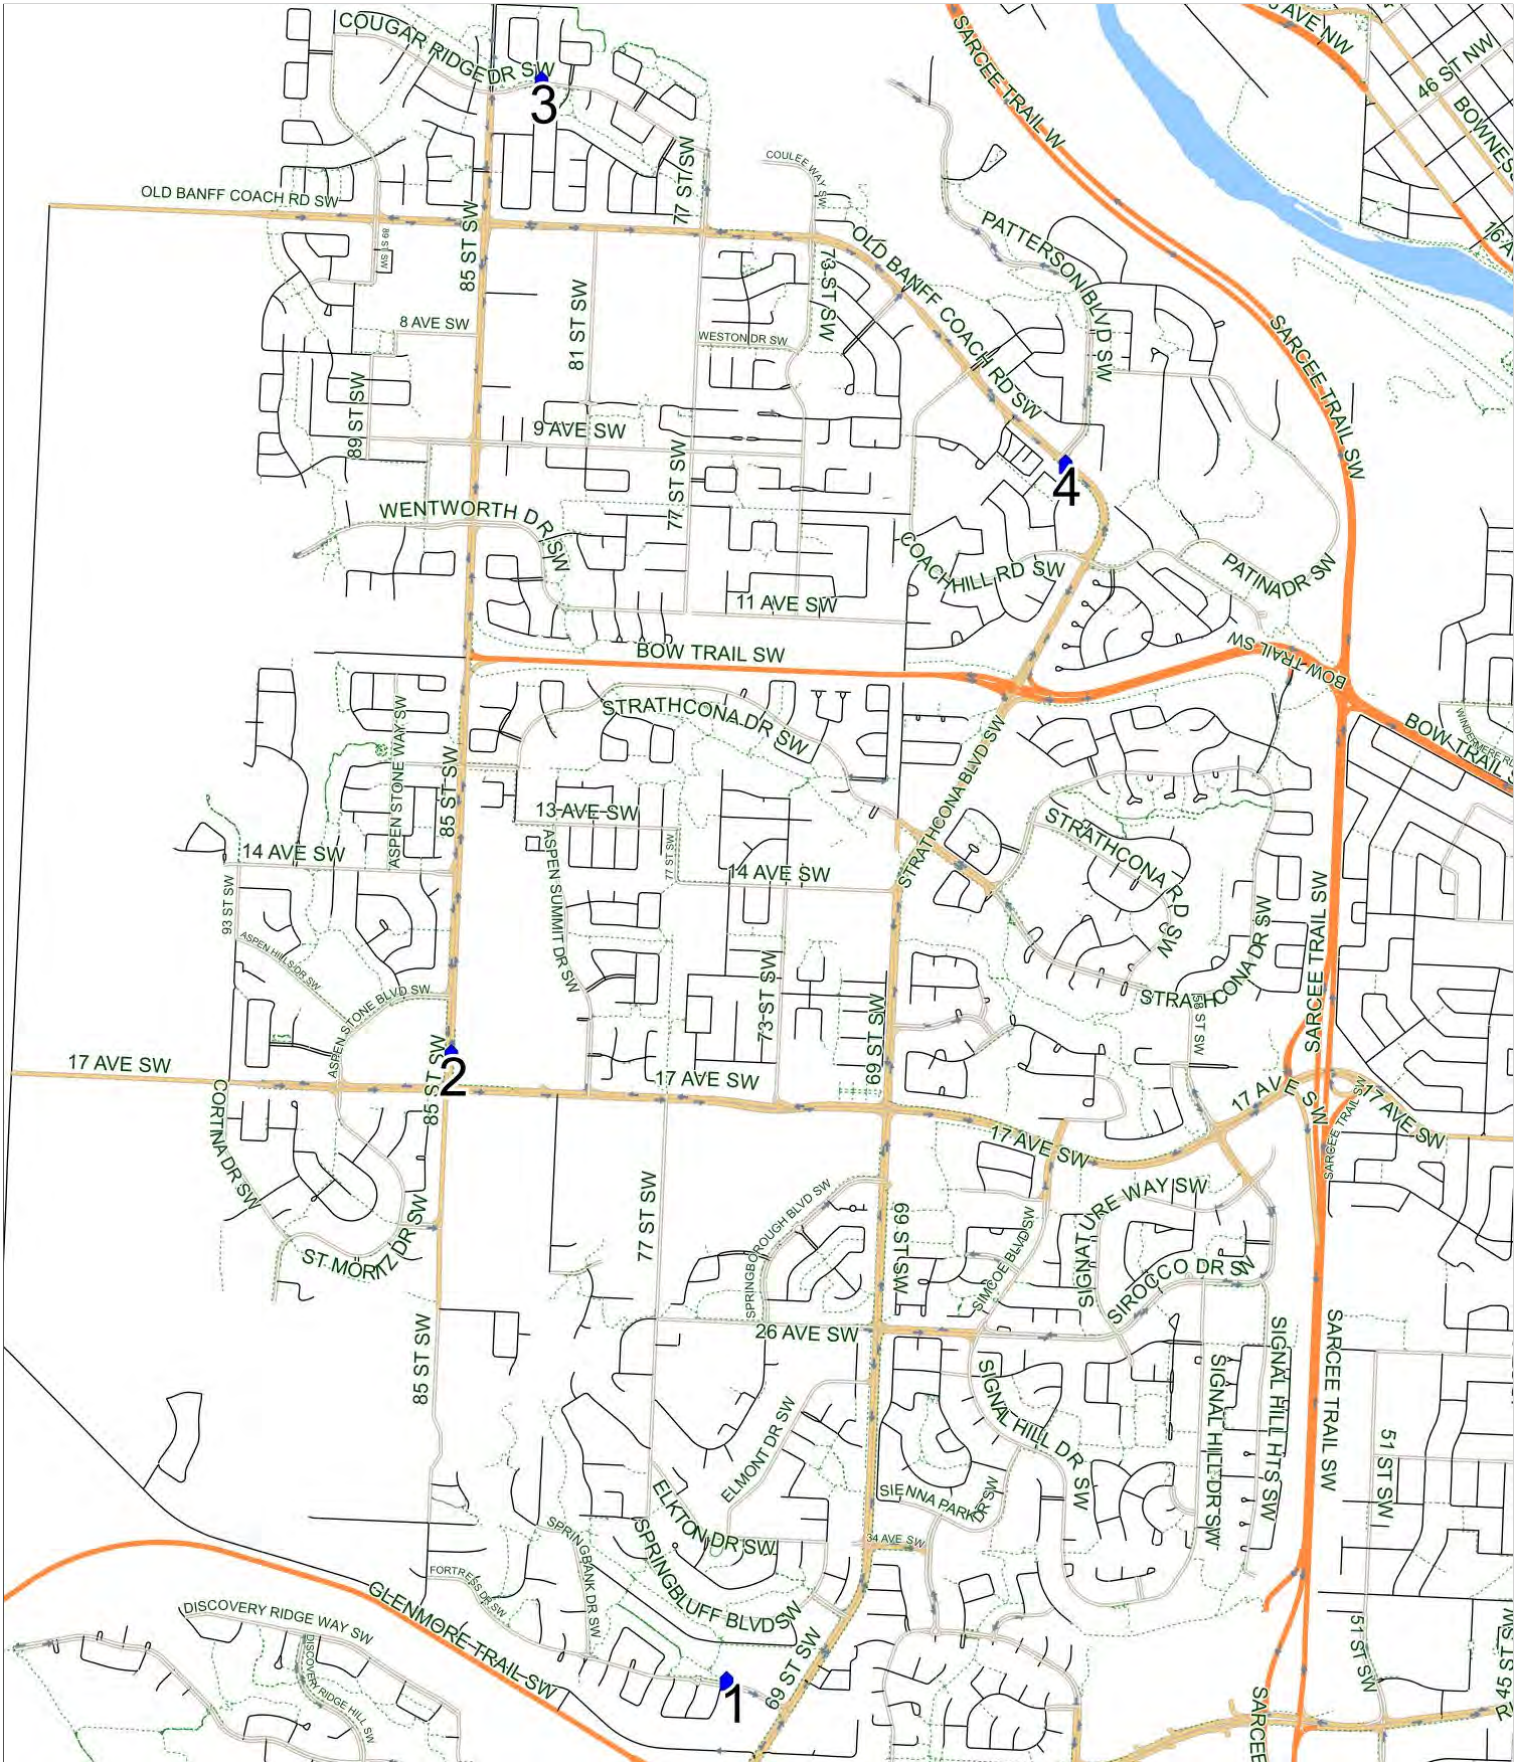

Killarney B AM

Operator: Southland - CFB Yard (403) 387-2907
 Description: Springbank, Aspen Woods, Cougar Ridge, Coach Hill

Eff: 2019-09-03

#	Time	Description
1	8:14 AM	Westbound Springbank Blvd after Springbank Terrace SW at the green space
2	8:22 AM	Northbound 85 Street after Aspen Glen Landing SW
3	8:36 AM	Eastbound Cougar Ridge Drive after 85 Street SW at the green space
4	8:45 AM	Southbound Old Banff Coach Road after Patterson Blvd SW at the CT Stop
5	9:00 AM	Killarney School, Westbound 30 Avenue SW

Killarney B PM (MTWR)

Operator: Southland - CFB Yard (403) 387-2907
 Description: Springbank, Aspen Woods, Cougar Ridge, Coach Hill

Eff: 2019-09-03

#	Time	Description
1	4:00 PM	Killarney School, Westbound 30 Avenue SW
2	4:14 PM	Westbound Springbank Blvd after Springbank Terrace SW at the green space
3	4:21 PM	Northbound 85 Street after Aspen Glen Landing SW
4	4:29 PM	Eastbound Cougar Ridge Drive after 85 Street SW at the green space
5	4:35 PM	Southbound Old Banff Coach Road after Patterson Blvd SW at the CT Stop

Killarney B PM (F)

Operator: Southland - CFB Yard (403) 387-2907
 Description: Springbank, Aspen Woods, Cougar Ridge, Coach Hill

Eff: 2019-09-03

#	Time	Description
1	12:40 PM	Killarney School, Westbound 30 Avenue SW
2	12:52 PM	Westbound Springbank Blvd after Springbank Terrace SW at the green space
3	12:58 PM	Northbound 85 Street after Apsen Glen Landing SW
4	1:06 PM	Eastbound Cougar Ridge Drive after 85 Street SW at the green space
5	1:11 PM	Southbound Old Banff Coach Road after Patterson Blvd SW at the CT Stop