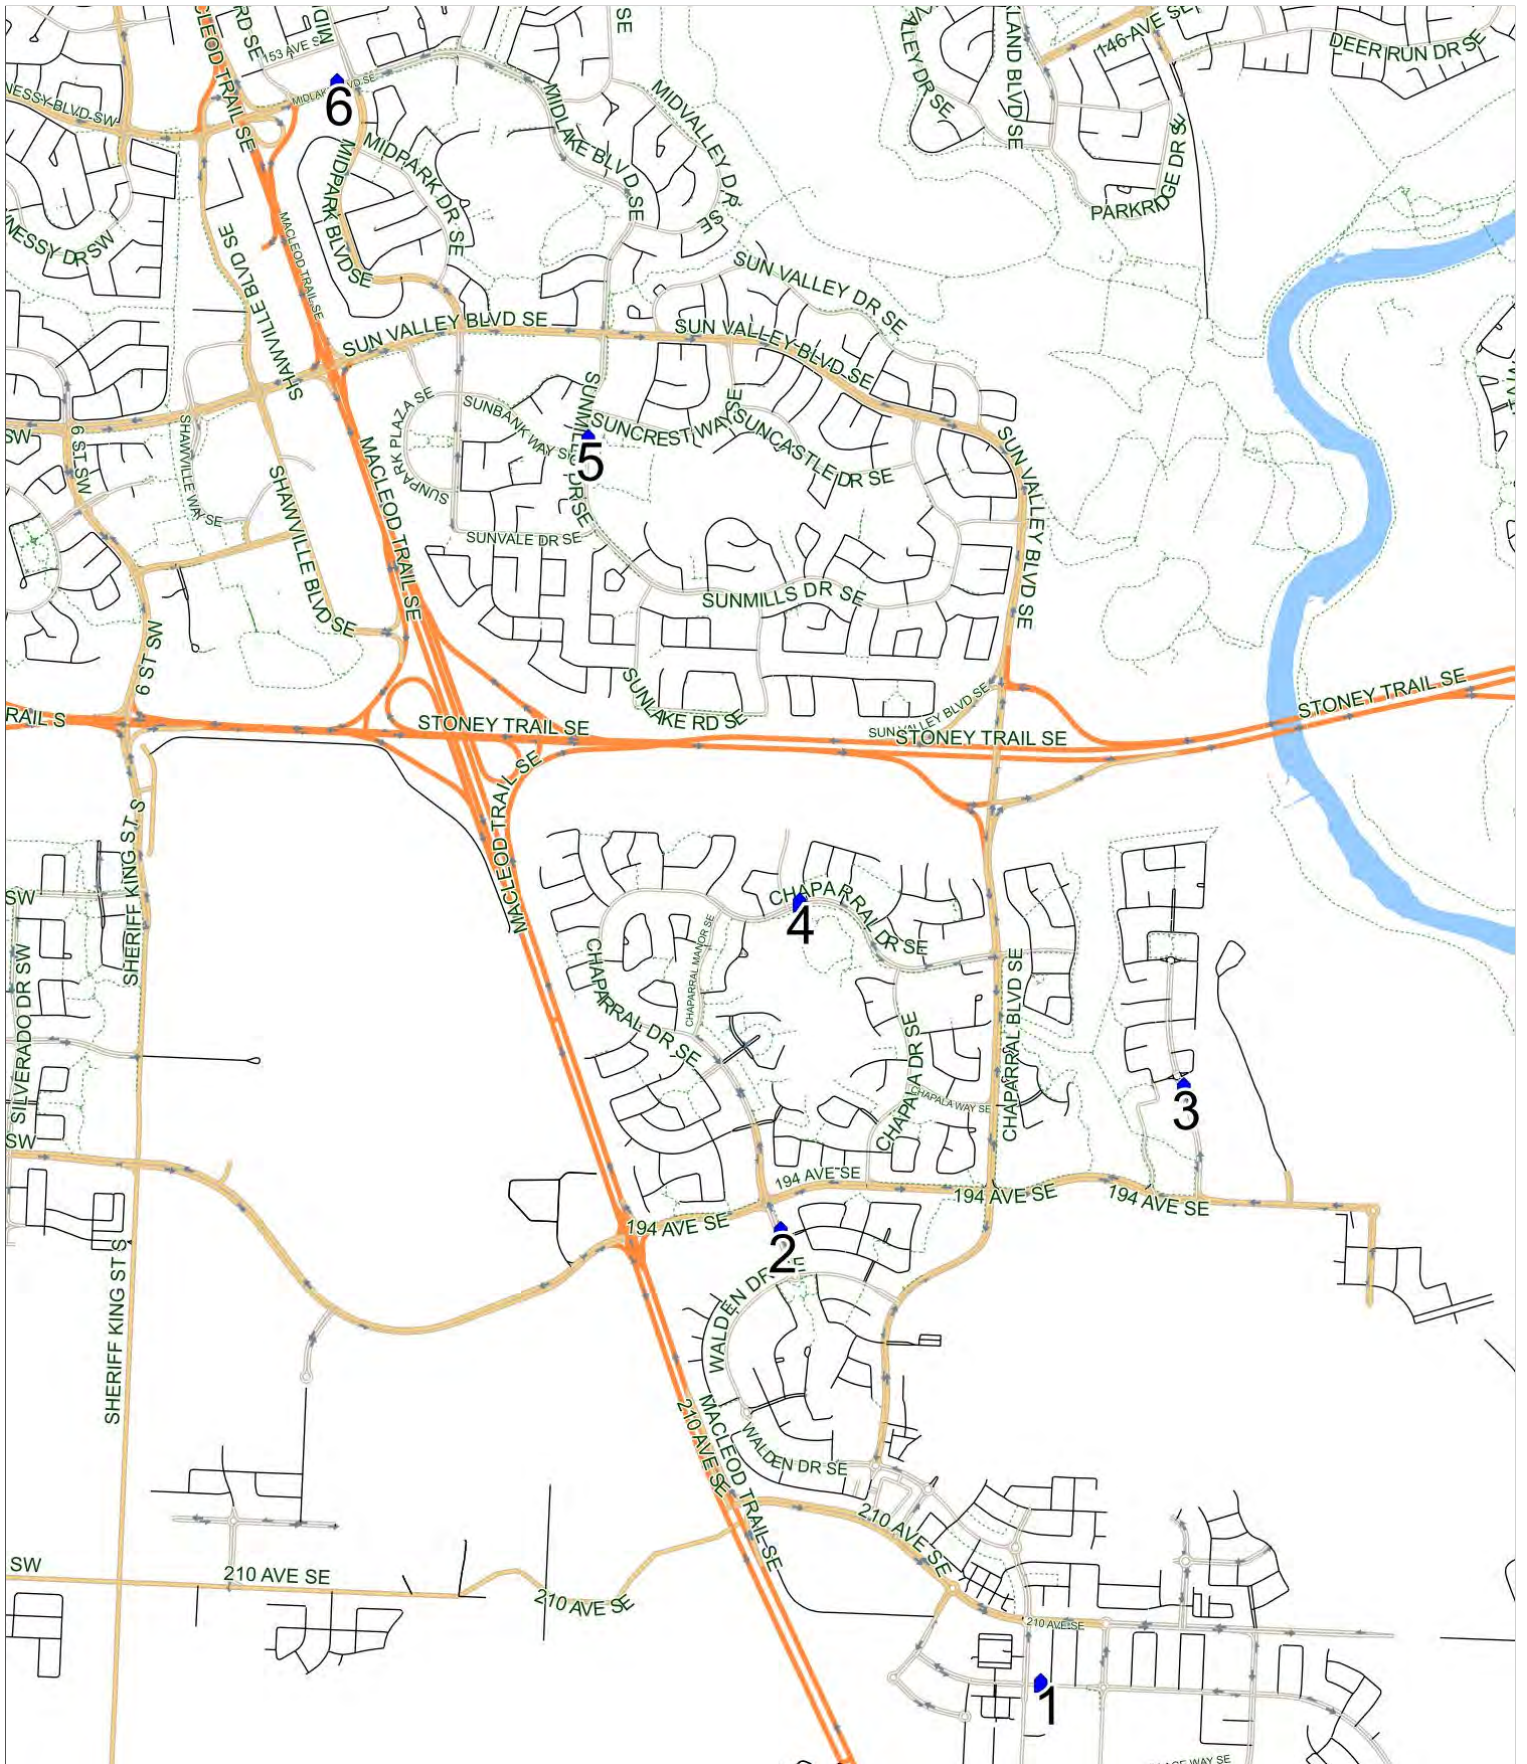

## Le Roi Daniels A AM

Operator: Southland - Ogden Yard (403) 253-9323  
 Description: Legacy, Walden, Chaparral, Sundance, Midnapore

Eff: 2019-09-03

#	Time	Description
1	6:56 AM	Eastbound Legacy Main Street after Legacy Boulevard SE at green space
2	7:04 AM	Northbound Walden Gate after Walden Link SE
3	7:09 AM	Northbound Chaparral Valley Drive after Chaparral Valley Manor SE at mailboxes
4	7:18 AM	Eastbound Chaparral Drive after Chaparral Street SE at CT Stop
5	7:27 AM	Northbound Sunmills Drive after Sunbank Way SE at CT Stop
6	7:32 AM	Westbound Midlake Boulevard after Midridge Drive SE (west arm) at CT Stop
7	7:50 AM	Le Roi Daniels School, Eastbound Fyffe Road SE

## Le Roi Daniels A PM (MTWR)

Operator: Southland - Ogden Yard (403) 253-9323  
 Description: Legacy, Walden, Chaparral, Sundance, Midnapore

Eff: 2019-09-03

#	Time	Description
1	2:40 PM	Le Roi Daniels School, Eastbound Fyffe Road SE
2	3:02 PM	Eastbound Legacy Main Street after Legacy Boulevard SE at green space
3	3:11 PM	Southbound Walden Gate after 194 Avenue SE at CT Stop
4	3:15 PM	Northbound Chaparral Valley Drive after Chaparral Valley Manor SE at mailboxes
5	3:25 PM	Eastbound Chaparral Drive after Chaparral Street SE at CT Stop
6	3:36 PM	Southbound Sunmills Drive after Sunbank Way SE
7	3:42 PM	Eastbound Midlake Boulevard after Midpark Boulevard SE at green space