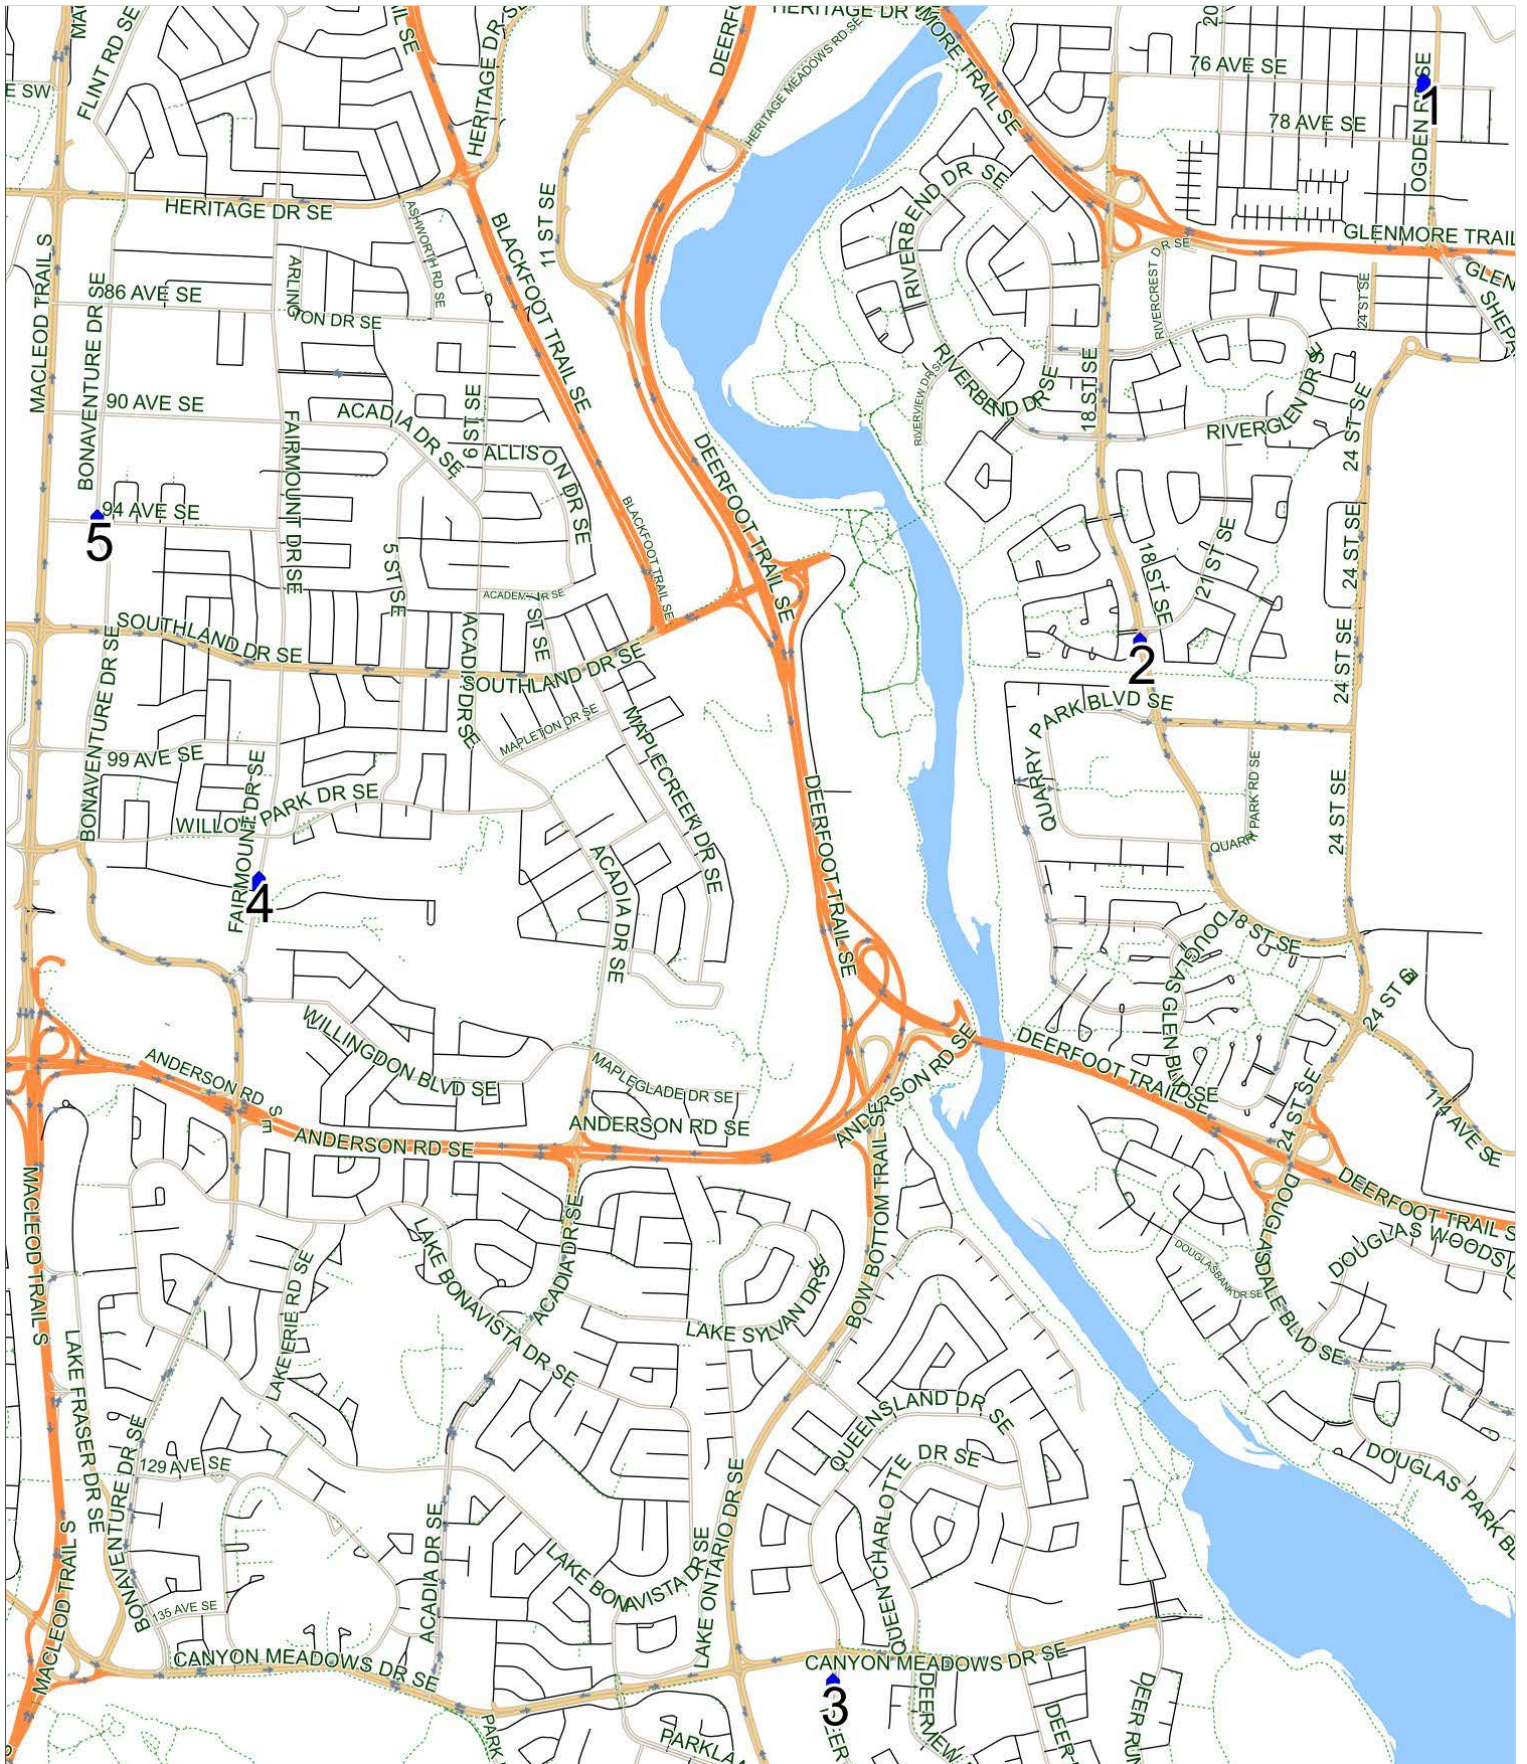

Le Roi Daniels C AM

Operator: Southland - Ogden Yard (403) 253-9323
 Description: Ogden, Riverbend, Deer Run, Willow Park, Acadia

Eff: 2019-09-03

#	Time	Description
1	7:04 AM	Westbound 76 Avenue after Ogden Road SE at CT Stop
2	7:12 AM	Southbound 18 Street after Riverview Circle SE at concrete pad
3	7:22 AM	Southbound Deer Ridge Drive after Canyon Meadows Drive SE at CT Stop
4	7:36 AM	Northbound Fairmount Drive after Willow Park Green SE at CT Stop
5	7:39 AM	Northbound Bonaventure Drive before 94 Avenue SE
6	7:50 AM	Le Roi Daniels School, Eastbound Fyffe Road SE

Le Roi Daniels C PM (MTWR)

Operator: Southland - Ogden Yard (403) 253-9323
 Description: Ogden, Riverbend, Deer Run, Willow Park, Acadia

Eff: 2019-09-03

#	Time	Description
1	2:40 PM	Le Roi Daniels School, Southbound Fulham Street SE
2	2:49 PM	Eastbound 94 Avenue after Bonaventure Drive SE
3	2:55 PM	Southbound Fairmount Drive after Willow Ridge Place SE at CT Stop
4	3:03 PM	Southbound Deer Ridge Drive after Canyon Meadows Drive SE at CT Stop
5	3:12 PM	Northbound 18 Street after 21 Street SE at CT Stop
6	3:18 PM	Eastbound 76 Avenue after 24 Street SE at CT Stop

Le Roi Daniels C PM (F)

Operator: Southland - Ogden Yard (403) 253-9323
Description: Ogden, Riverbend, Deer Run, Willow Park, Acadia

Eff: 2019-09-03

#	Time	Description
1	12:10 PM	Le Roi Daniels School, Southbound Fulham Street SE
2	12:19 PM	Eastbound 94 Avenue after Bonaventure Drive SE
3	12:25 PM	Southbound Fairmount Drive after Willow Ridge Place SE at CT Stop
4	12:33 PM	Southbound Deer Ridge Drive after Canyon Meadows Drive SE at CT Stop
5	12:42 PM	Northbound 18 Street after 21 Street SE at CT Stop
6	12:48 PM	Eastbound 76 Avenue after 24 Street SE at CT Stop