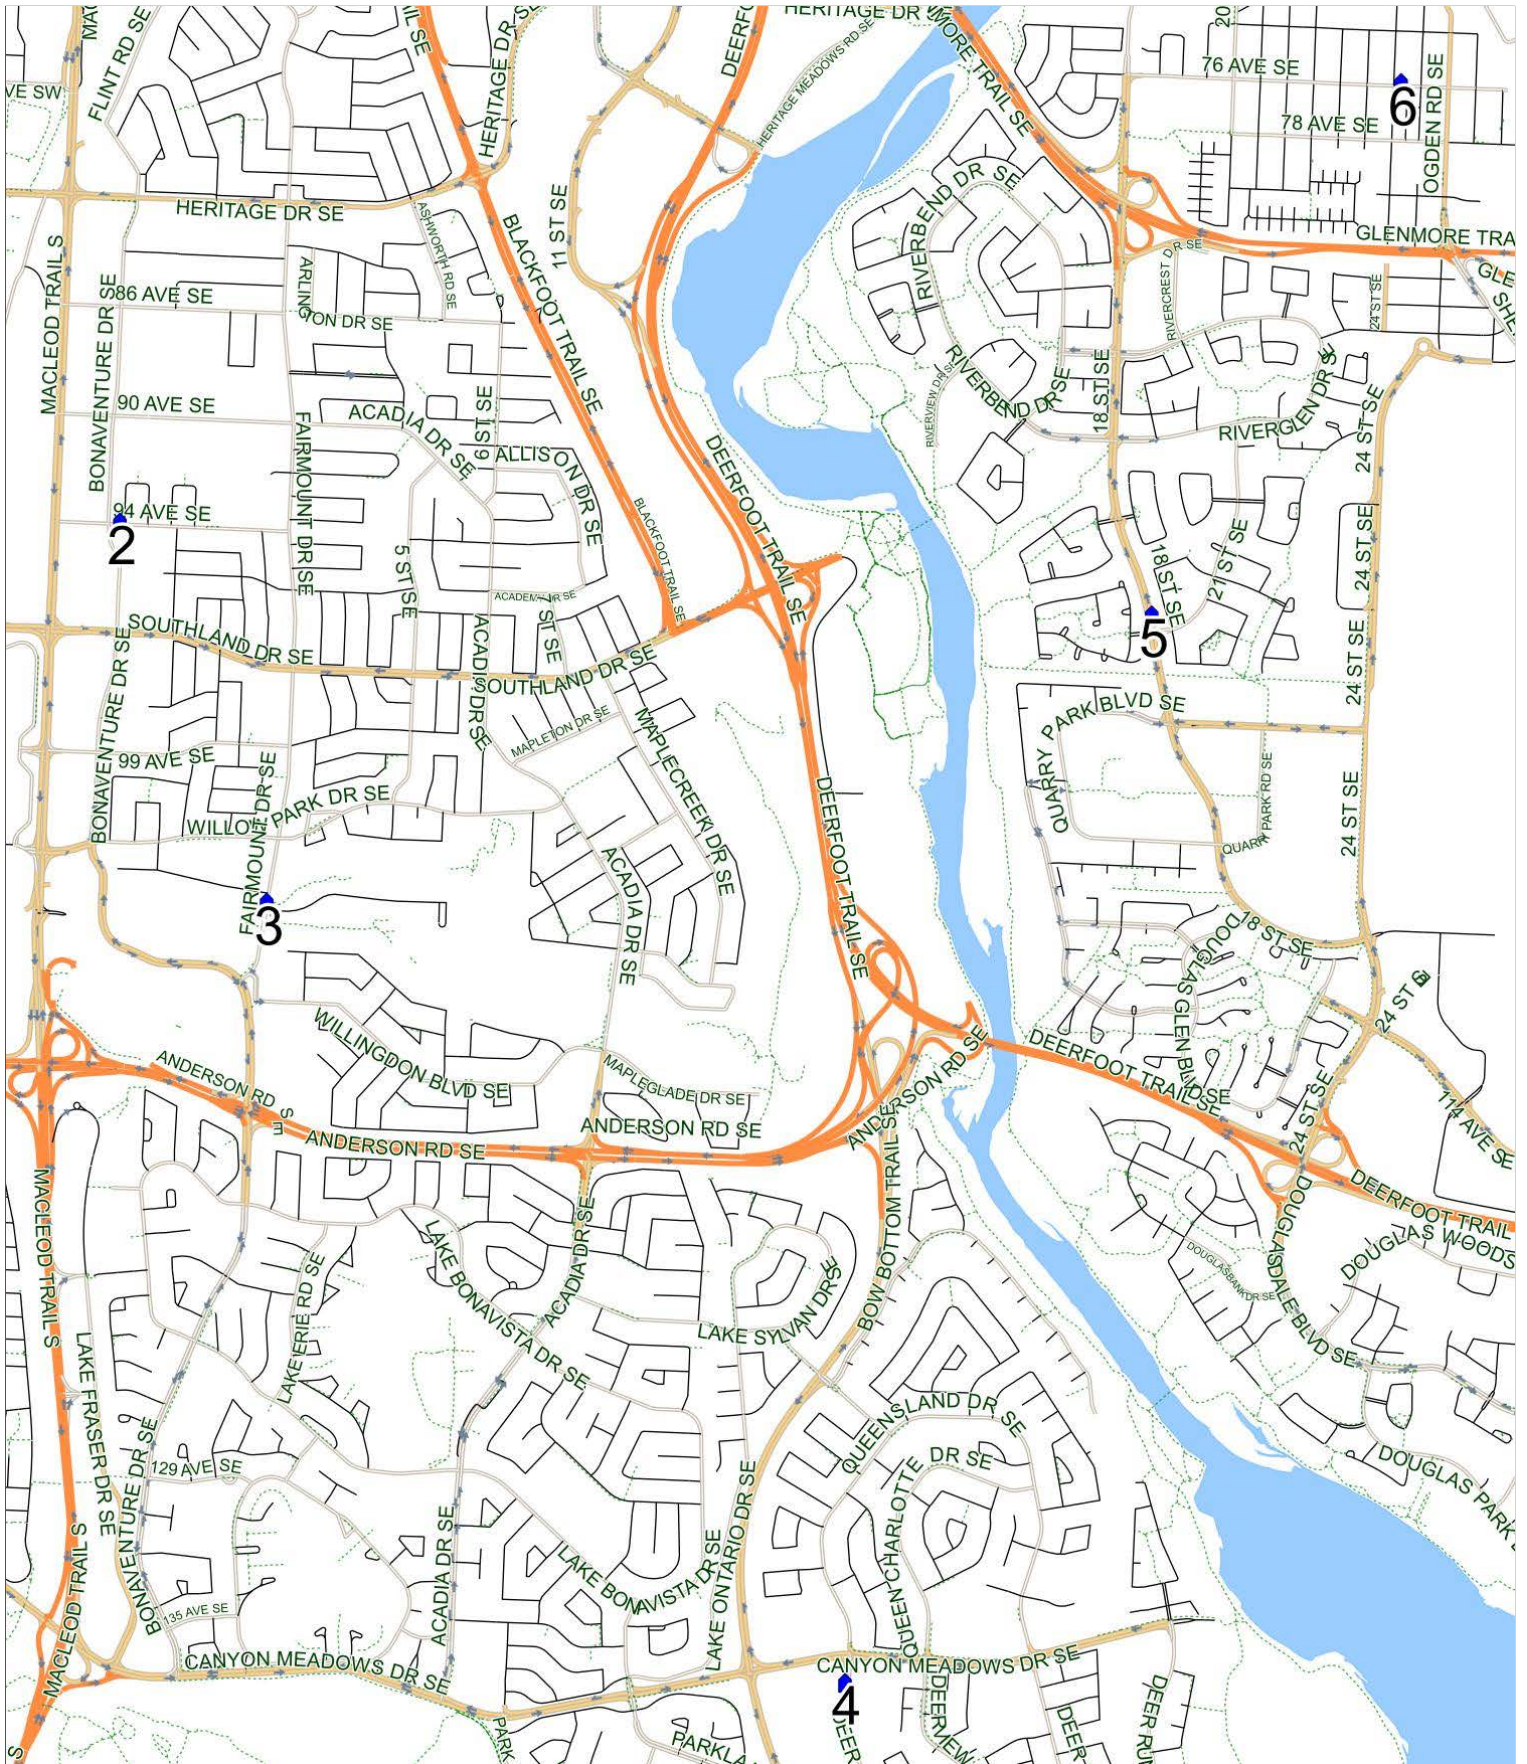

Le Roi Daniels C AM

Operator: Southland - Ogden Yard (403) 253-9323
 Description: Ogden, Riverbend, Deer Run, Willow Park, Acadia

Eff: 2019-09-03

#	Time	Description
1	7:04 AM	Westbound 76 Avenue after Ogden Road SE at CT Stop
2	7:12 AM	Southbound 18 Street after Riverview Circle SE at concrete pad
3	7:22 AM	Southbound Deer Ridge Drive after Canyon Meadows Drive SE at CT Stop
4	7:36 AM	Northbound Fairmount Drive after Willow Park Green SE at CT Stop
5	7:39 AM	Northbound Bonaventure Drive before 94 Avenue SE
6	7:50 AM	Le Roi Daniels School, Eastbound Fyffe Road SE

Le Roi Daniels C PM (MTWR)

Operator: Southland - Ogden Yard (403) 253-9323
 Description: Ogden, Riverbend, Deer Run, Willow Park, Acadia

Eff: 2019-09-03

#	Time	Description
1	2:40 PM	Le Roi Daniels School, Southbound Fulham Street SE
2	2:49 PM	Eastbound 94 Avenue after Bonaventure Drive SE
3	2:55 PM	Southbound Fairmount Drive after Willow Ridge Place SE at CT Stop
4	3:03 PM	Southbound Deer Ridge Drive after Canyon Meadows Drive SE at CT Stop
5	3:12 PM	Northbound 18 Street after 21 Street SE at CT Stop
6	3:18 PM	Eastbound 76 Avenue after 24 Street SE at CT Stop

Le Roi Daniels C PM (F)

Operator: Southland - Ogden Yard (403) 253-9323
Description: Ogden, Riverbend, Deer Run, Willow Park, Acadia

Eff: 2019-09-03

#	Time	Description
1	12:10 PM	Le Roi Daniels School, Southbound Fulham Street SE
2	12:19 PM	Eastbound 94 Avenue after Bonaventure Drive SE
3	12:25 PM	Southbound Fairmount Drive after Willow Ridge Place SE at CT Stop
4	12:33 PM	Southbound Deer Ridge Drive after Canyon Meadows Drive SE at CT Stop
5	12:42 PM	Northbound 18 Street after 21 Street SE at CT Stop
6	12:48 PM	Eastbound 76 Avenue after 24 Street SE at CT Stop