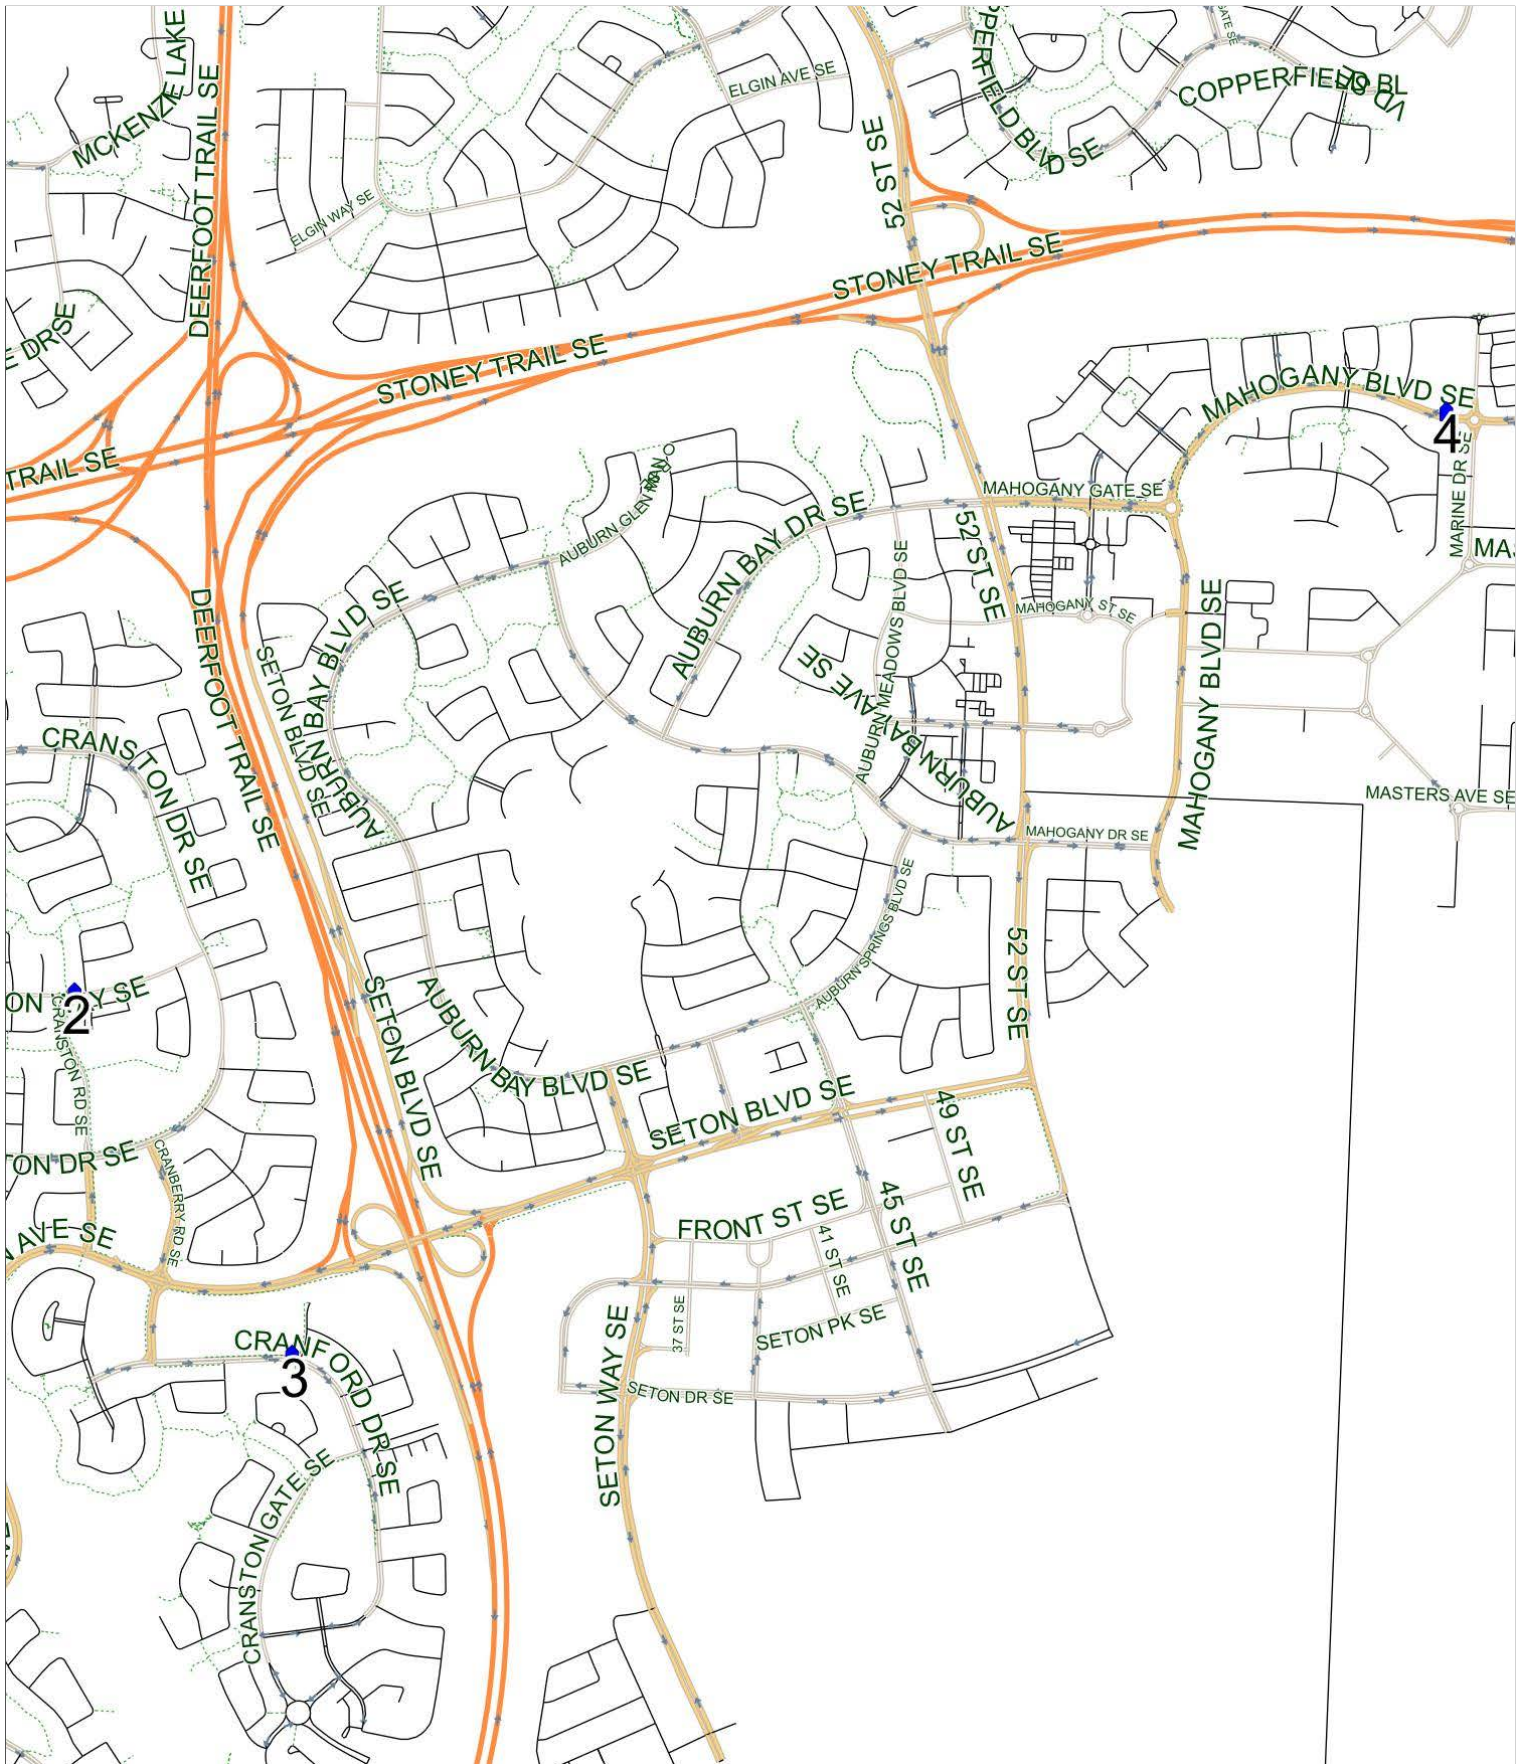

# Le Roi Daniels E AM

Operator: Southland - Ogden Yard (403) 253-9323  
Description: Mahogany, Cranston

Eff: 2019-09-03

#	Time	Description
1	7:00 AM	Westbound Cranford Drive after Cranford Street SE at the CT Stop
2	7:05 AM	Eastbound Cranston Way after Cranston Road SE at the CT Stop
3	7:20 AM	Westbound Mahogany Blvd after Mahogany Way SE at the green space
4	7:40 AM	Le Roi Daniels School, Eastbound Fyffe Road SE

### Le Roi Daniels E PM (MTWR)

Operator: Southland - Ogden Yard (403) 253-9323  
Description: Mahogany, Cranston

Eff: 2019-09-03

#	Time	Description
1	2:40 PM	Le Roi Daniels School, Eastbound Fyffe Road SE
2	3:02 PM	Eastbound Cranston Way after Cranston Road SE at the CT Stop
3	3:09 PM	Westbound Cranford Drive after Cranford Street SE at the CT Stop
4	3:24 PM	Westbound Mahogany Blvd after Mahogany Way SE at the green space

# Le Roi Daniels E PM (F)

Operator: Southland - Ogden Yard (403) 253-9323  
Description: Mahogany, Cranston

Eff: 2019-09-03

#	Time	Description
1	12:10 PM	Le Roi Daniels School, Eastbound Fyffe Road SE
2	12:31 PM	Eastbound Cranston Way after Cranston Road SE at the CT Stop
3	12:38 PM	Westbound Cranford Drive after Cranford Street SE at the CT Stop
4	12:49 PM	Westbound Mahogany Blvd after Mahogany Way SE at the green space