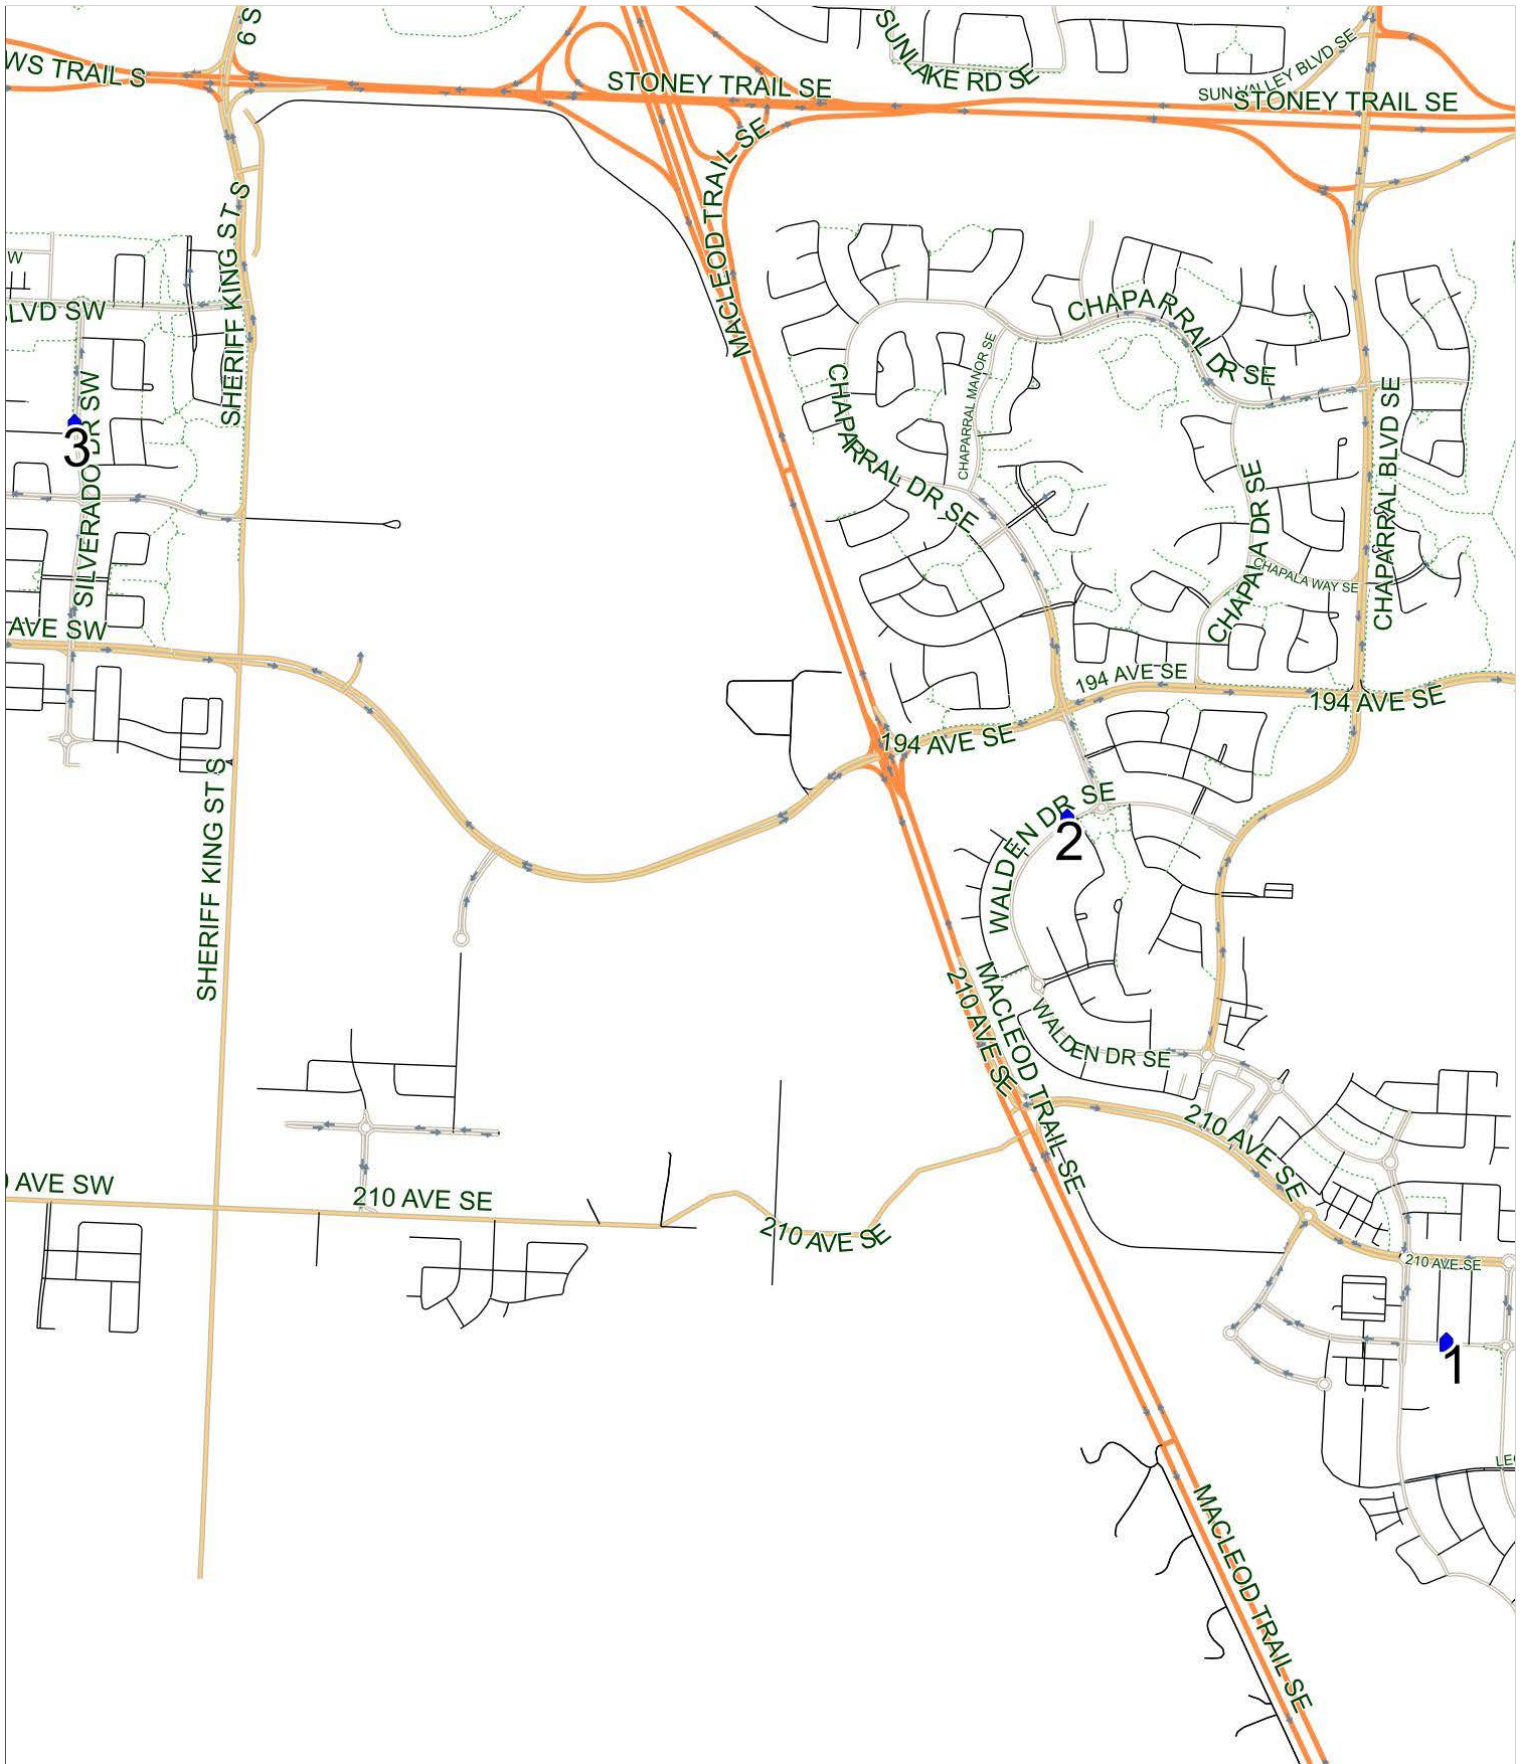

Louis Riel L

Operator: Southland - Spruce Yard (403) 873-7268
Description: Legacy, Walden, Silverado

Eff: 2019-09-03

#	Time	Description
1	7:08 AM	Eastbound Legacy Main Street after Legacy Blvd SE at green space
2	7:15 AM	Westbound Walden Drive (north arm) after Walden Gate SE at CT Stop
3	7:28 AM	Southbound Silverado Drive after Silverado Blvd SW at end of green space
4	7:50 AM	Louis Riel School, Northbound Oakfield Drive SW

Louis Riel L PM (MTWR)

Operator: Southland - Spruce Yard (403) 873-7268
Description: Legacy, Walden, Somerset, Silverado

Eff: 2019-09-03

#	Time	Description
1	3:00 PM	Louis Riel School, Northbound Oakfield Drive SW
2	3:21 PM	Southbound Silverado Drive after Silverado Blvd SW at end of green space
3	3:32 PM	Eastbound Walden Drive after Walden Gate SE at green space
4	3:39 PM	Eastbound Legacy Main Street after Legacy Blvd SE at green space

Louis Riel L PM (F)

Operator: Southland - Spruce Yard (403) 873-7268
Description: Legacy, Walden, Somerset, Silverado

Eff: 2019-09-03

#	Time	Description
1	11:50 AM	Louis Riel School, Northbound Oakfield Drive SW
2	12:11 PM	Southbound Silverado Drive after Silverado Blvd SW at end of green space
3	12:22 PM	Eastbound Walden Drive after Walden Gate SE at green space
4	12:29 PM	Eastbound Legacy Main Street after Legacy Blvd SE at green space