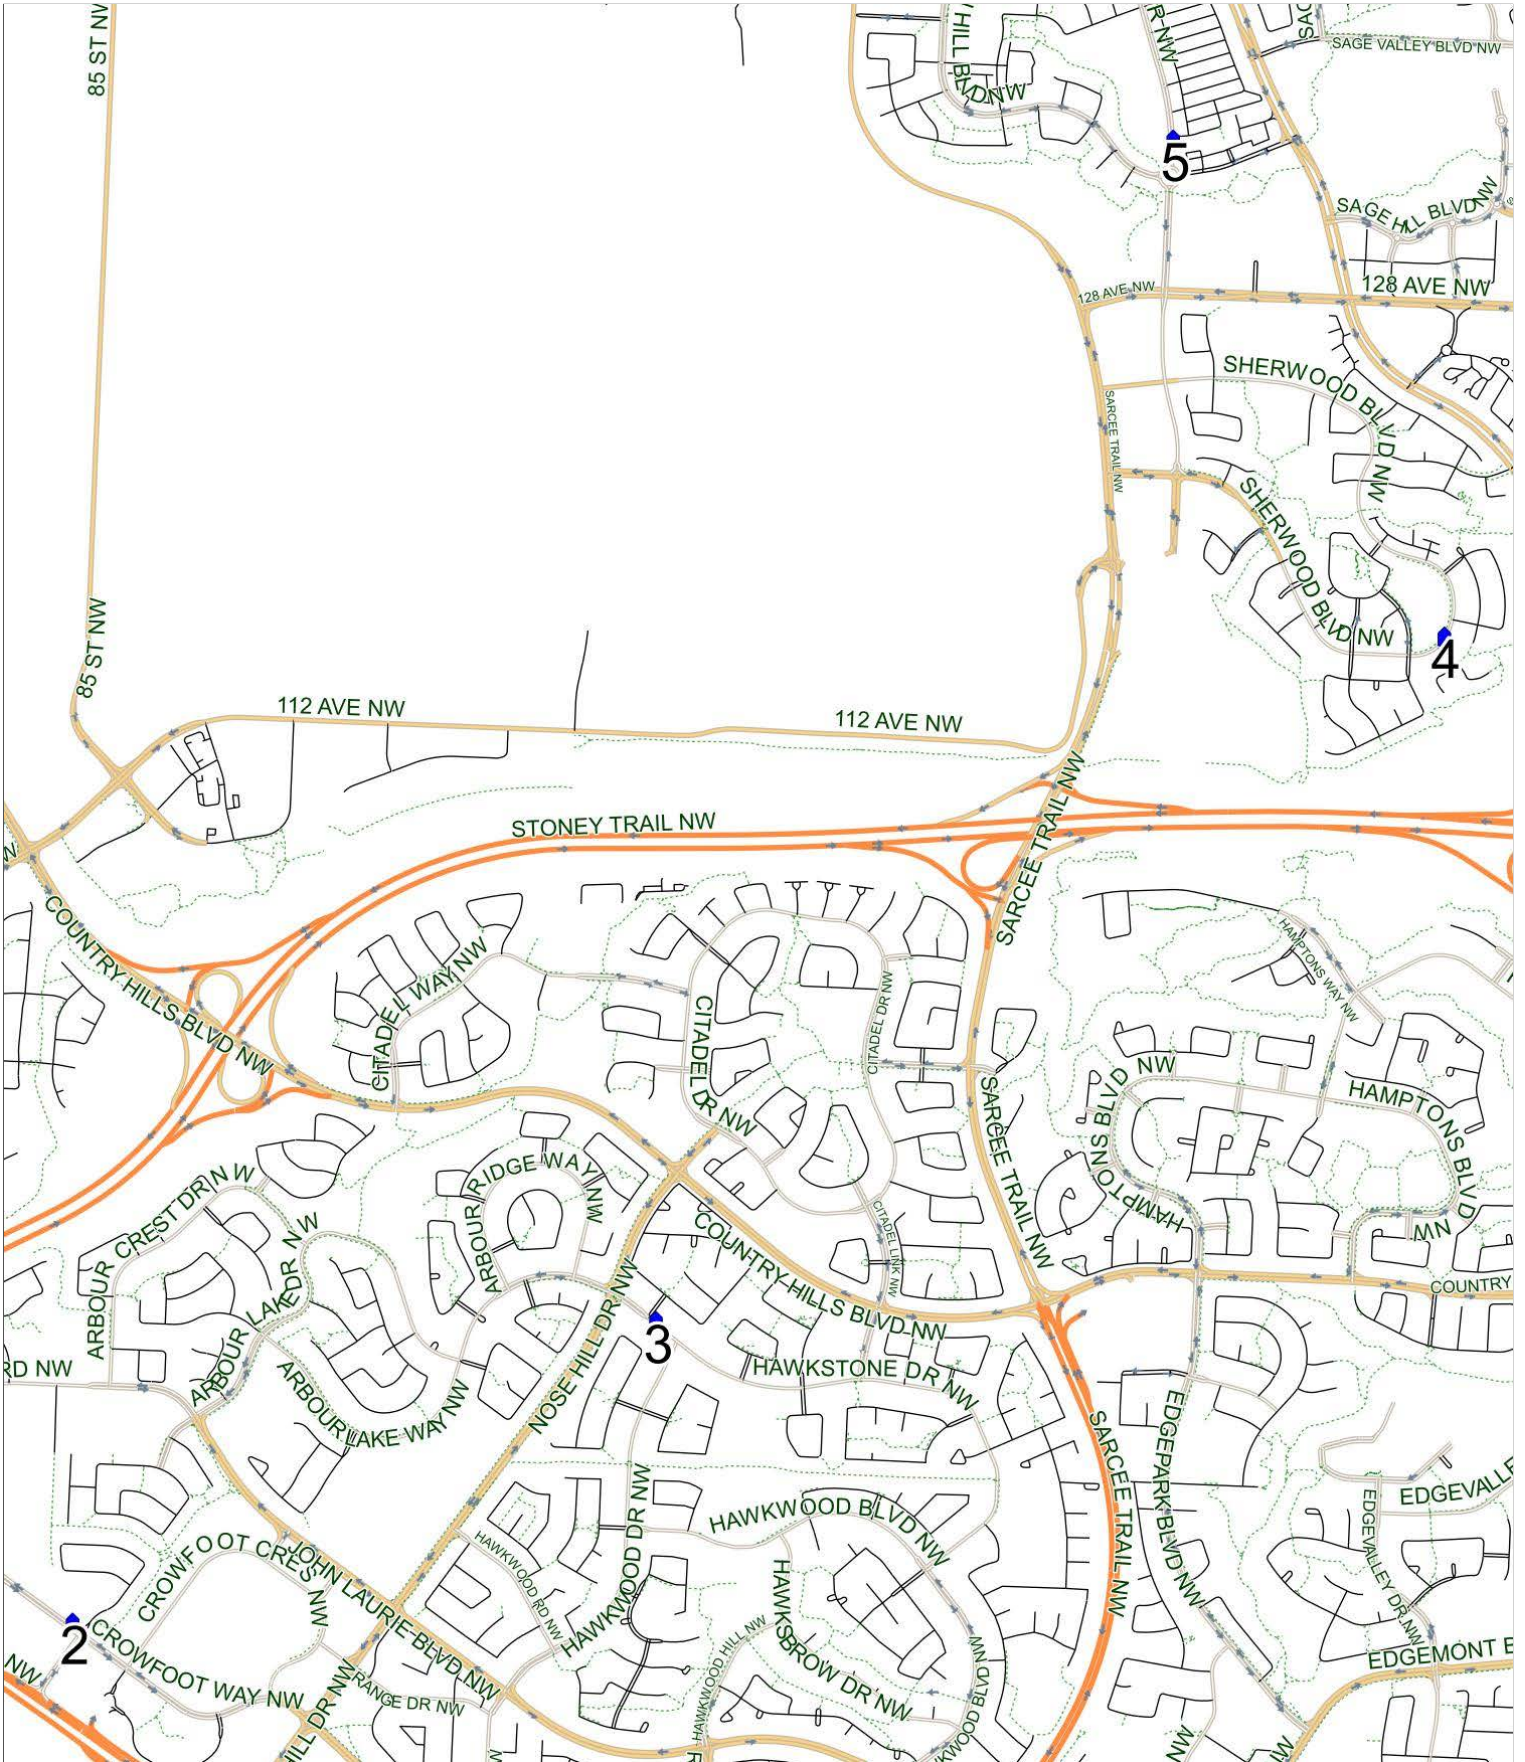

### Marion Carson A AM

Operator: Southland - CFB Yard (403) 387-2907  
Description: Nolan Hill, Sherwood, Hawkwood, Arbour Lake

Eff: 2019-09-03

#	Time	Description
1	8:26 AM	Southbound Nolan Hill Drive after Nolanfield Way NW at concrete pad
2	8:32 AM	Westbound Sherwood Blvd before Sherwood Parade NW at CT Stop
3	8:42 AM	Westbound Hawkstone Drive after Hawkwood Drive NW at mailboxes
4	8:51 AM	Southbound Arbour Lake Road before Crowfoot Rise NW at CT Stop
5	9:00 AM	Marion Carson School, Eastbound Varsity Drive NW

# Marion Carson A PM (MTWR)

Operator: Southland - CFB Yard (403) 387-2907  
Description: Nolan Hill, Sherwood, Hawkwood, Arbour Lake

Eff: 2019-09-03

#	Time	Description
1	4:00 PM	Marion Carson School, Eastbound Varsity Drive NW
2	4:08 PM	Northbound Arbour Lake Road after Arbour Grove Close NW at CT Stop
3	4:17 PM	Westbound Hawkstone Drive after Hawkwood Drive NW at mailboxes
4	4:28 PM	Eastbound Sherwood Blvd after Sherwood Point NW at CT Stop
5	4:34 PM	Northbound Nolan Hill Drive before Nolanfield Road NW at CT Stop

# Marion Carson A PM (F)

Operator: Southland - CFB Yard (403) 387-2907  
Description: Nolan Hill, Sherwood, Hawkwood, Arbour Lake

Eff: 2019-09-03

#	Time	Description
1	1:30 PM	Marion Carson School, Eastbound Varsity Drive NW
2	1:38 PM	Northbound Arbour Lake Road after Arbour Grove Close NW at CT Stop
3	1:47 PM	Westbound Hawkstone Drive after Hawkwood Drive NW at mailboxes
4	1:58 PM	Eastbound Sherwood Blvd after Sherwood Point NW at CT Stop
5	2:04 PM	Northbound Nolan Hill Drive before Nolanfield Road NW at CT Stop