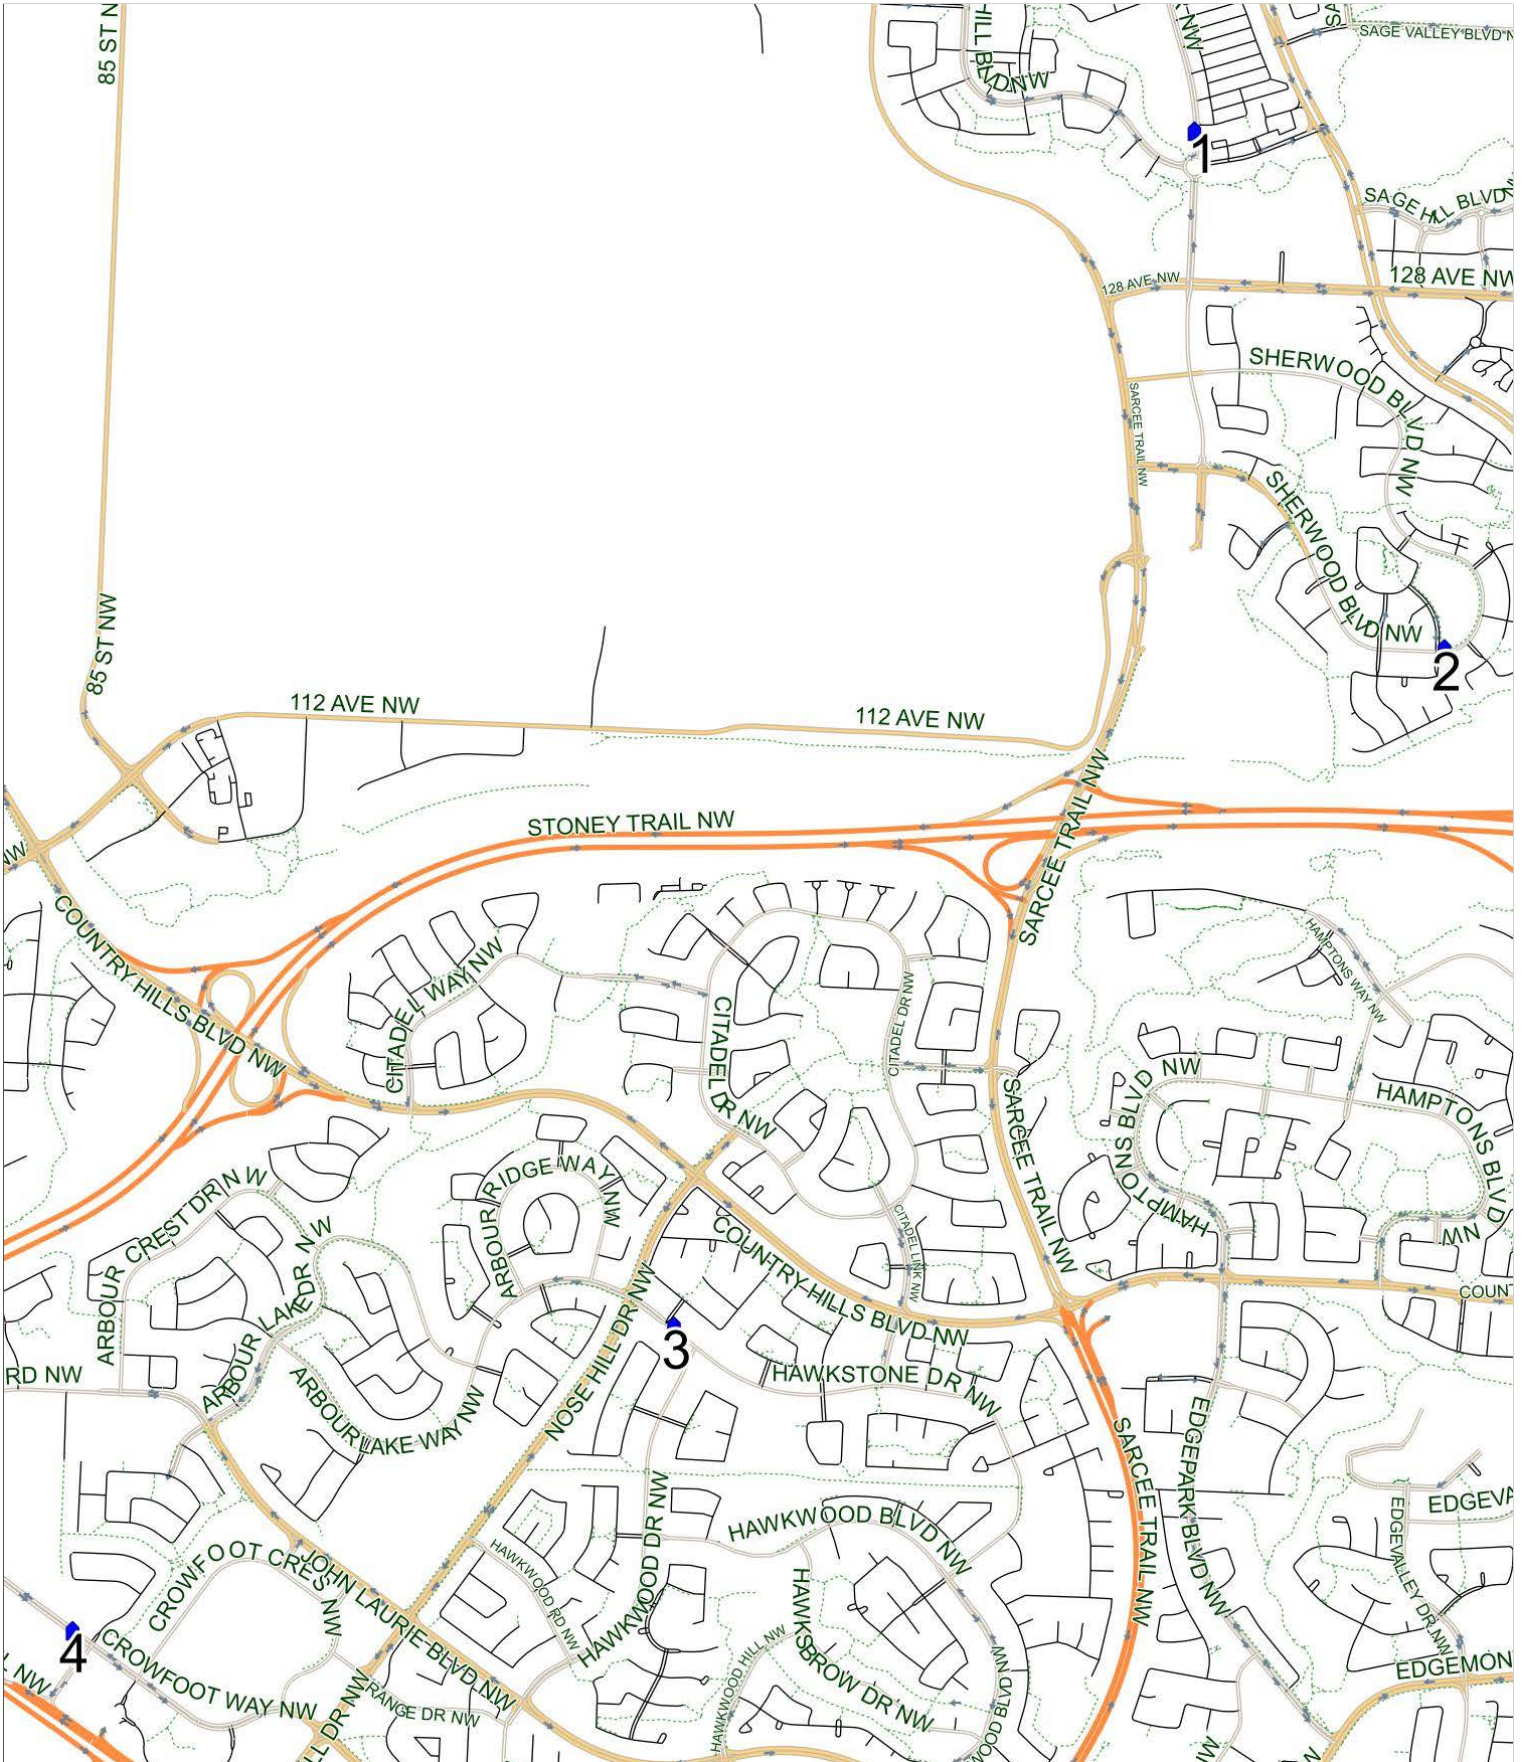

### Marion Carson A AM

Operator: Southland - CFB Yard (403) 387-2907  
Description: Nolan Hill, Sherwood, Hawkwood, Arbour Lake

Eff: 2019-09-03

#	Time	Description
1	8:26 AM	Southbound Nolan Hill Drive after Nolanfield Way NW at concrete pad
2	8:32 AM	Westbound Sherwood Blvd before Sherwood Parade NW at CT Stop
3	8:42 AM	Westbound Hawkstone Drive after Hawkwood Drive NW at mailboxes
4	8:51 AM	Southbound Arbour Lake Road before Crowfoot Rise NW at CT Stop
5	9:00 AM	Marion Carson School, Eastbound Varsity Drive NW

# Marion Carson A PM (MTWR)

Operator: Southland - CFB Yard (403) 387-2907  
Description: Nolan Hill, Sherwood, Hawkwood, Arbour Lake

Eff: 2019-09-03

#	Time	Description
1	4:00 PM	Marion Carson School, Eastbound Varsity Drive NW
2	4:08 PM	Northbound Arbour Lake Road after Arbour Grove Close NW at CT Stop
3	4:17 PM	Westbound Hawkstone Drive after Hawkwood Drive NW at mailboxes
4	4:28 PM	Eastbound Sherwood Blvd after Sherwood Point NW at CT Stop
5	4:34 PM	Northbound Nolan Hill Drive before Nolanfield Road NW at CT Stop

# Marion Carson A PM (F)

Operator: Southland - CFB Yard (403) 387-2907  
Description: Nolan Hill, Sherwood, Hawkwood, Arbour Lake

Eff: 2019-09-03

#	Time	Description
1	1:30 PM	Marion Carson School, Eastbound Varsity Drive NW
2	1:38 PM	Northbound Arbour Lake Road after Arbour Grove Close NW at CT Stop
3	1:47 PM	Westbound Hawkstone Drive after Hawkwood Drive NW at mailboxes
4	1:58 PM	Eastbound Sherwood Blvd after Sherwood Point NW at CT Stop
5	2:04 PM	Northbound Nolan Hill Drive before Nolanfield Road NW at CT Stop