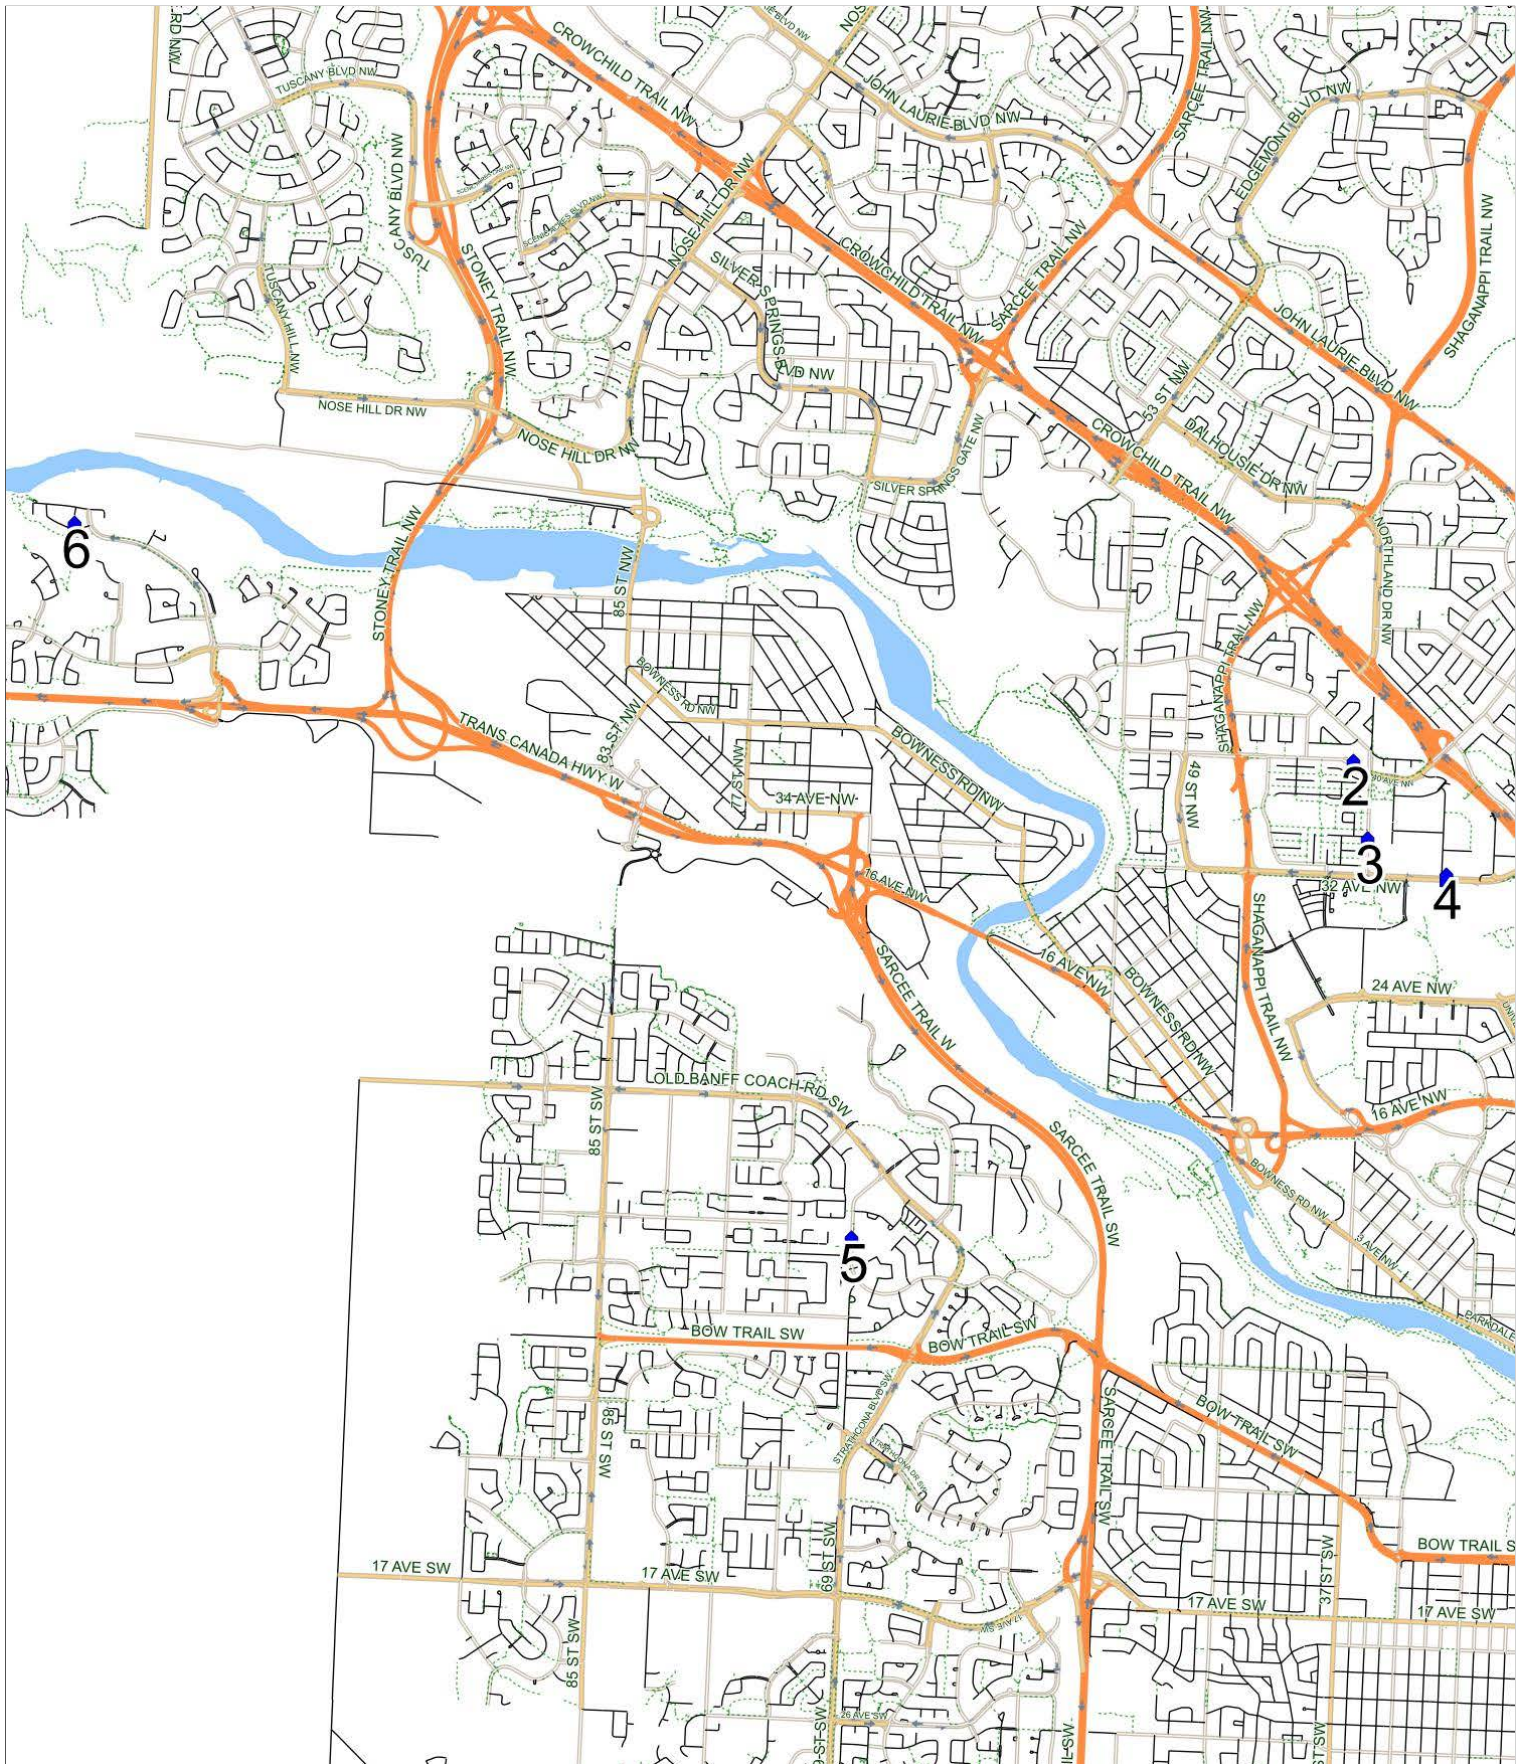

Marion Carson C AM

Operator: Southland - CFB Yard (403) 387-2907
 Description: Coach Hill, Valley Ridge, Varsity

Eff: 2019-09-03

#	Time	Description
1	8:06 AM	Eastbound Valley Woods Way before Valley Ridge Blvd NW at green space
2	8:21 AM	Southbound Coach Hill Road after Coachway Road SW at mailboxes (across from ball diamond)
3	8:47 AM	Westbound 32 Avenue after 33 Street NW at CT stop
4	8:51 AM	Northbound 37 Street after 32 Avenue NW at CT Stop
5	8:55 AM	Westbound 40 Avenue after 37 Street NW at CT Stop
6	9:00 AM	Marion Carson School, Eastbound Varsity Drive NW

Marion Carson C PM (MTWR)

Operator: Southland - CFB Yard (403) 387-2907
 Description: Coach Hill, Valley Ridge, Varsity

Eff: 2019-09-03

#	Time	Description
1	4:00 PM	Marion Carson School, Eastbound Varsity Drive NW
2	4:04 PM	Eastbound 40 Avenue after Vardell Road NW at CT Stop
3	4:08 PM	Southbound 37 Street after Varal Road NW at CT Stop
4	4:11 PM	Eastbound 32 Avenue after 33 Street NW at CT Stop
5	4:28 PM	Southbound Coach Hill Road after Coachway Road SW at mailboxes (across from ball diamond)
6	4:45 PM	Eastbound Valley Woods Way before Valley Ridge Blvd NW at green space

Marion Carson C PM (F)

Operator: Southland - CFB Yard (403) 387-2907
Description: Coach Hill, Valley Ridge, Varsity

Eff: 2019-09-03

#	Time	Description
1	1:30 PM	Marion Carson School, Eastbound Varsity Drive NW
2	1:34 PM	Eastbound 40 Avenue after Vardell Road NW at CT Stop
3	1:38 PM	Southbound 37 Street after Varal Road NW at CT Stop
4	1:41 PM	Eastbound 32 Avenue after 33 Street NW at CT Stop
5	1:58 PM	Southbound Coach Hill Road after Coachway Road SW at mailboxes (across from ball diamond)
6	2:15 PM	Eastbound Valley Woods Way before Valley Ridge Blvd NW at green space