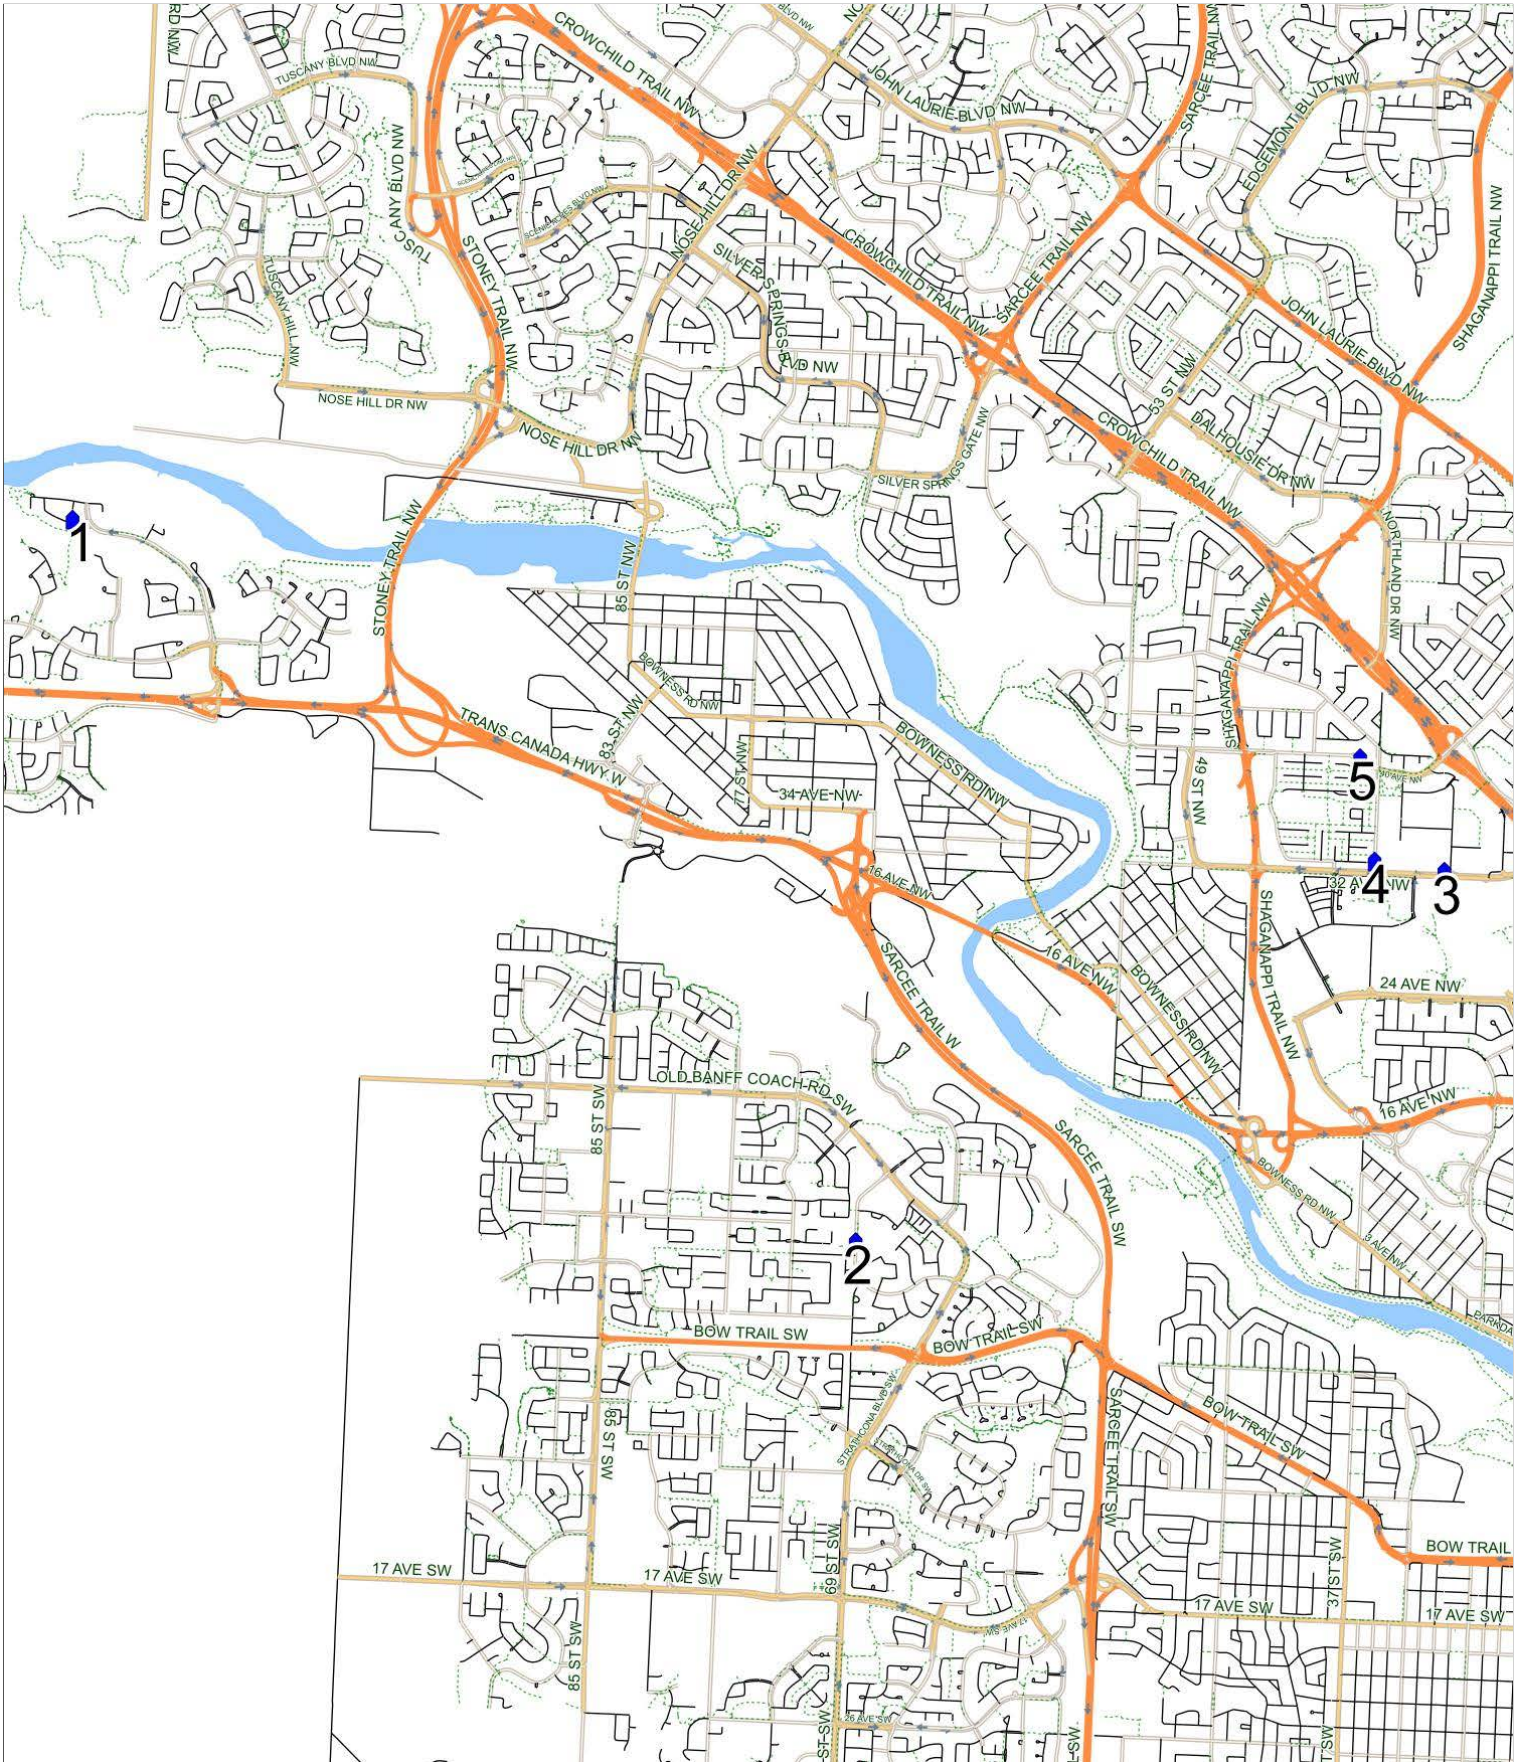

Marion Carson C AM

Operator: Southland - CFB Yard (403) 387-2907
 Description: Coach Hill, Valley Ridge, Varsity

Eff: 2019-09-03

#	Time	Description
1	8:06 AM	Eastbound Valley Woods Way before Valley Ridge Blvd NW at green space
2	8:21 AM	Southbound Coach Hill Road after Coachway Road SW at mailboxes (across from ball diamond)
3	8:47 AM	Westbound 32 Avenue after 33 Street NW at CT stop
4	8:51 AM	Northbound 37 Street after 32 Avenue NW at CT Stop
5	8:55 AM	Westbound 40 Avenue after 37 Street NW at CT Stop
6	9:00 AM	Marion Carson School, Eastbound Varsity Drive NW

Marion Carson C PM (MTWR)

Operator: Southland - CFB Yard (403) 387-2907
 Description: Coach Hill, Valley Ridge, Varsity

Eff: 2019-09-03

#	Time	Description
1	4:00 PM	Marion Carson School, Eastbound Varsity Drive NW
2	4:04 PM	Eastbound 40 Avenue after Vardell Road NW at CT Stop
3	4:08 PM	Southbound 37 Street after Varal Road NW at CT Stop
4	4:11 PM	Eastbound 32 Avenue after 33 Street NW at CT Stop
5	4:28 PM	Southbound Coach Hill Road after Coachway Road SW at mailboxes (across from ball diamond)
6	4:45 PM	Eastbound Valley Woods Way before Valley Ridge Blvd NW at green space

Marion Carson C PM (F)

Operator: Southland - CFB Yard (403) 387-2907
Description: Coach Hill, Valley Ridge, Varsity

Eff: 2019-09-03

#	Time	Description
1	1:30 PM	Marion Carson School, Eastbound Varsity Drive NW
2	1:34 PM	Eastbound 40 Avenue after Vardell Road NW at CT Stop
3	1:38 PM	Southbound 37 Street after Varal Road NW at CT Stop
4	1:41 PM	Eastbound 32 Avenue after 33 Street NW at CT Stop
5	1:58 PM	Southbound Coach Hill Road after Coachway Road SW at mailboxes (across from ball diamond)
6	2:15 PM	Eastbound Valley Woods Way before Valley Ridge Blvd NW at green space