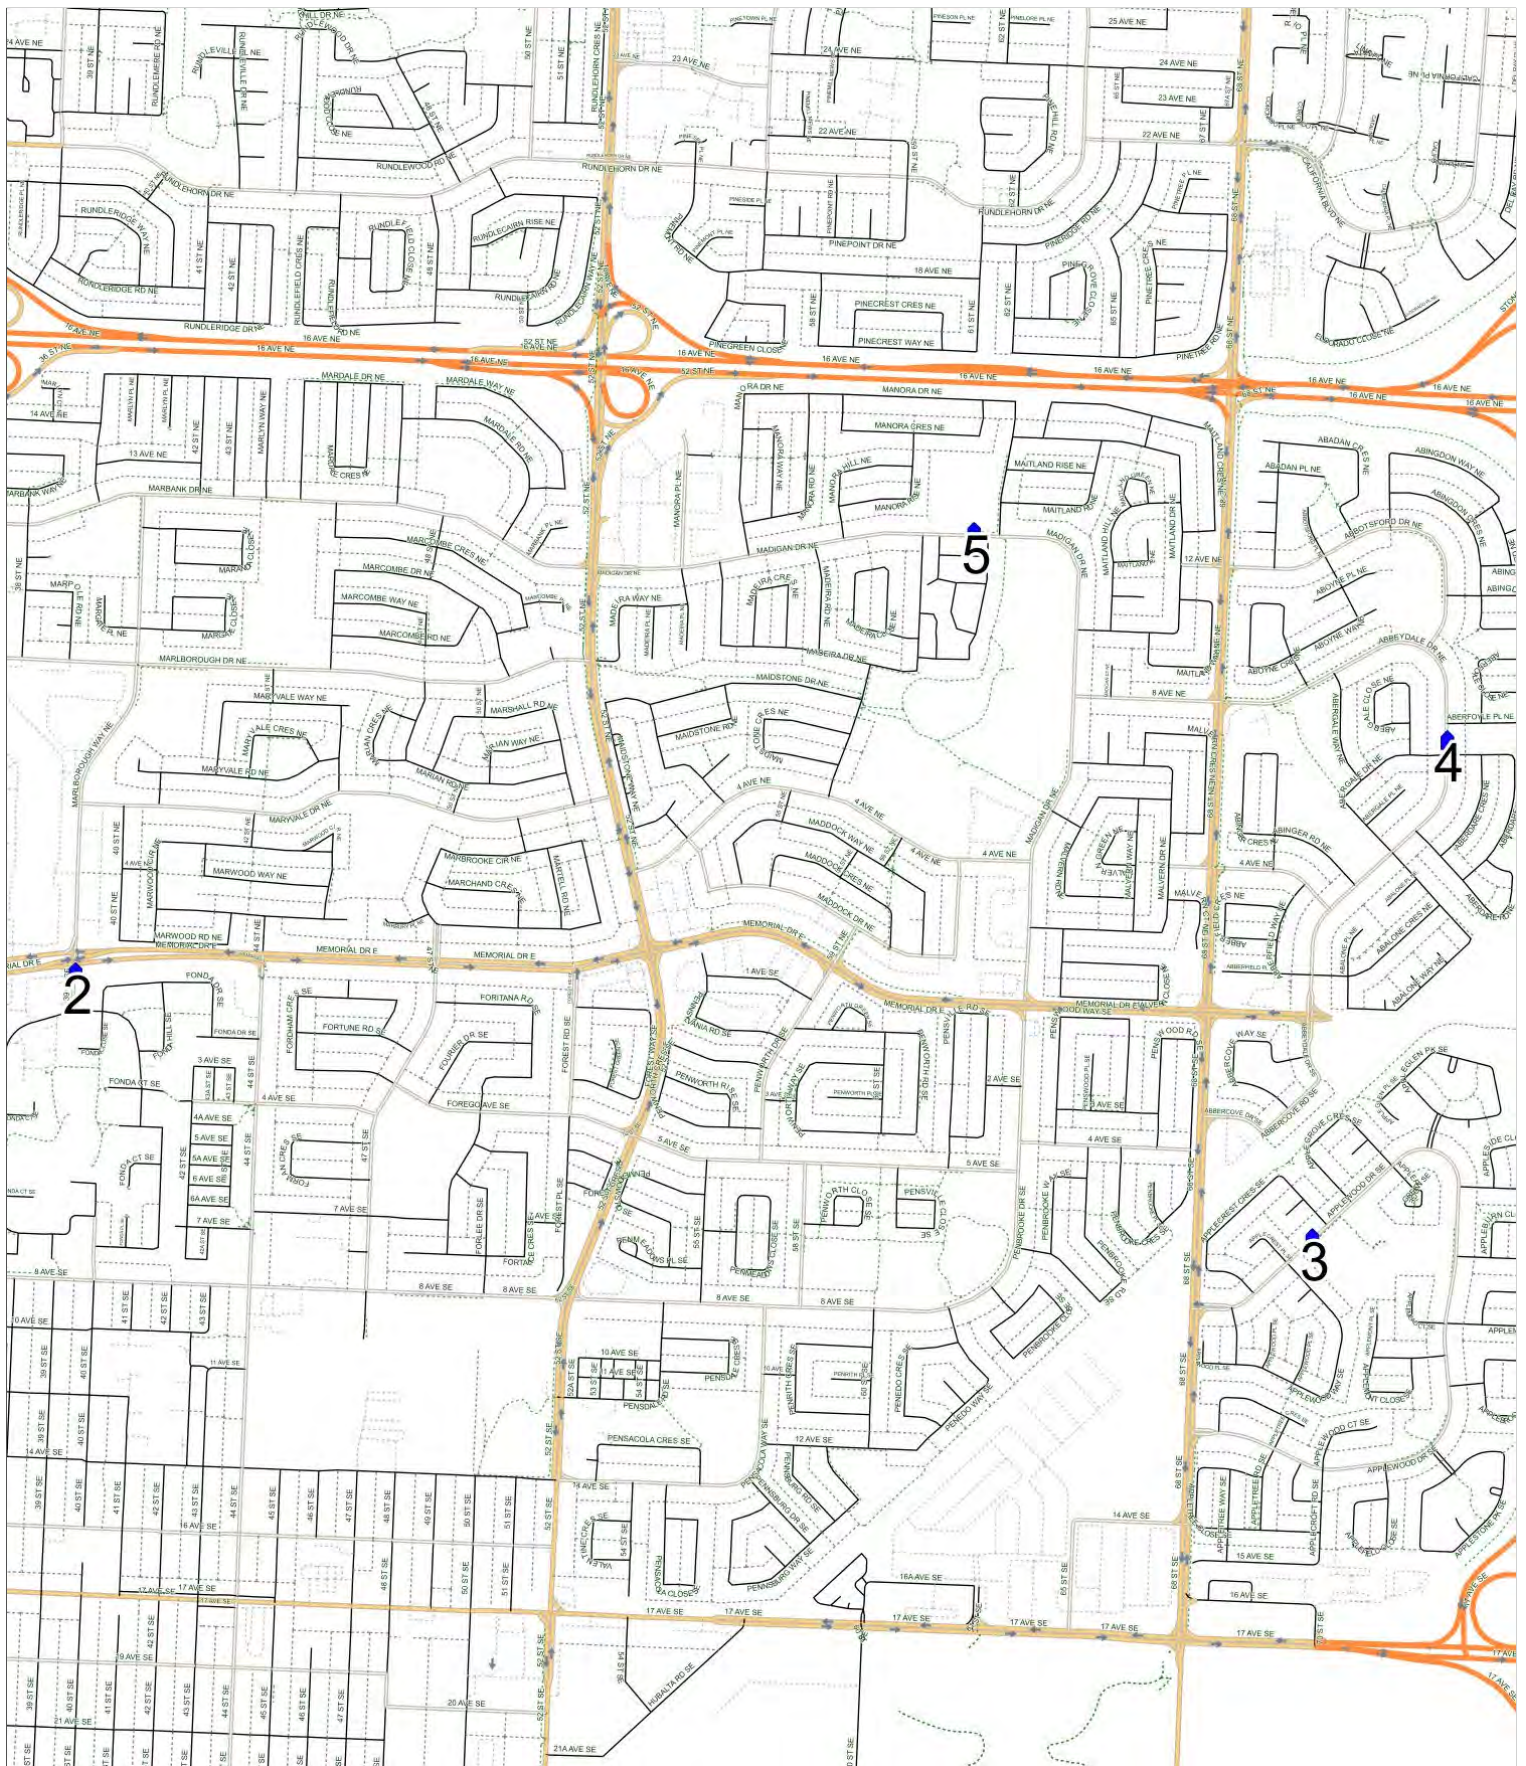

## Mayland Heights E AM

Operator: Southland - Ogden Yard (403) 253-9323  
 Description: Applewood, Abbeydale, Marlborough

Eff: 2019-09-03

#	Time	Description
1	8:16 AM	Eastbound Applewood Drive after Applewood Way SE at the green space before the entrance to the community center
2	8:24 AM	Northbound Abbeydale Drive after Abergale Drive NE at the CT Stop
3	8:29 AM	Westbound Madigan Drive after Manora Drive NE (east arm) at the CT Stop
4	8:39 AM	Northbound 39 Street before Memorial Drive SE at the Play 'N Learn Caycare
5	8:50 AM	Mayland Heights School, Westbound Maunsell Drive NE

### Mayland Heights E PM (MTWR)

Operator: Southland - Ogden Yard (403) 253-9323  
 Description: Applewood, Abbeydale, Mariborough

Eff: 2019-09-03

#	Time	Description
1	3:40 PM	Mayland Heights School, Westbound Maunsell Drive NE
2	3:49 PM	Northbound 39 Street before Memorial Drive SE at the Play 'N Learn Caycare
3	3:56 PM	Eastbound Applewood Drive after Applewood Way SE at the green space before the entrance to the community center
4	4:04 PM	Northbound Abbeydale Drive after Abergale Drive NE at the CT Stop
5	4:08 PM	Westbound Madigan Drive after Manora Drive NE (east arm) at the CT Stop

## Mayland Heights E PM (F)

Operator: Southland - Ogden Yard (403) 253-9323  
 Description: Applewood, Abbeydale, Mariborough

Eff: 2019-09-03

#	Time	Description
1	1:30 PM	Mayland Heights School, Westbound Maunsell Drive NE
2	1:39 PM	Northbound 39 Street before Memorial Drive SE at the Play 'N Learn Caycare
3	1:46 PM	Eastbound Applewood Drive after Applewood Way SE at the green space before the entrance to the community center
4	1:54 PM	Northbound Abbeydale Drive after Abergale Drive NE at the CT Stop
5	1:58 PM	Westbound Madigan Drive after Manora Drive NE (east arm) at the CT Stop