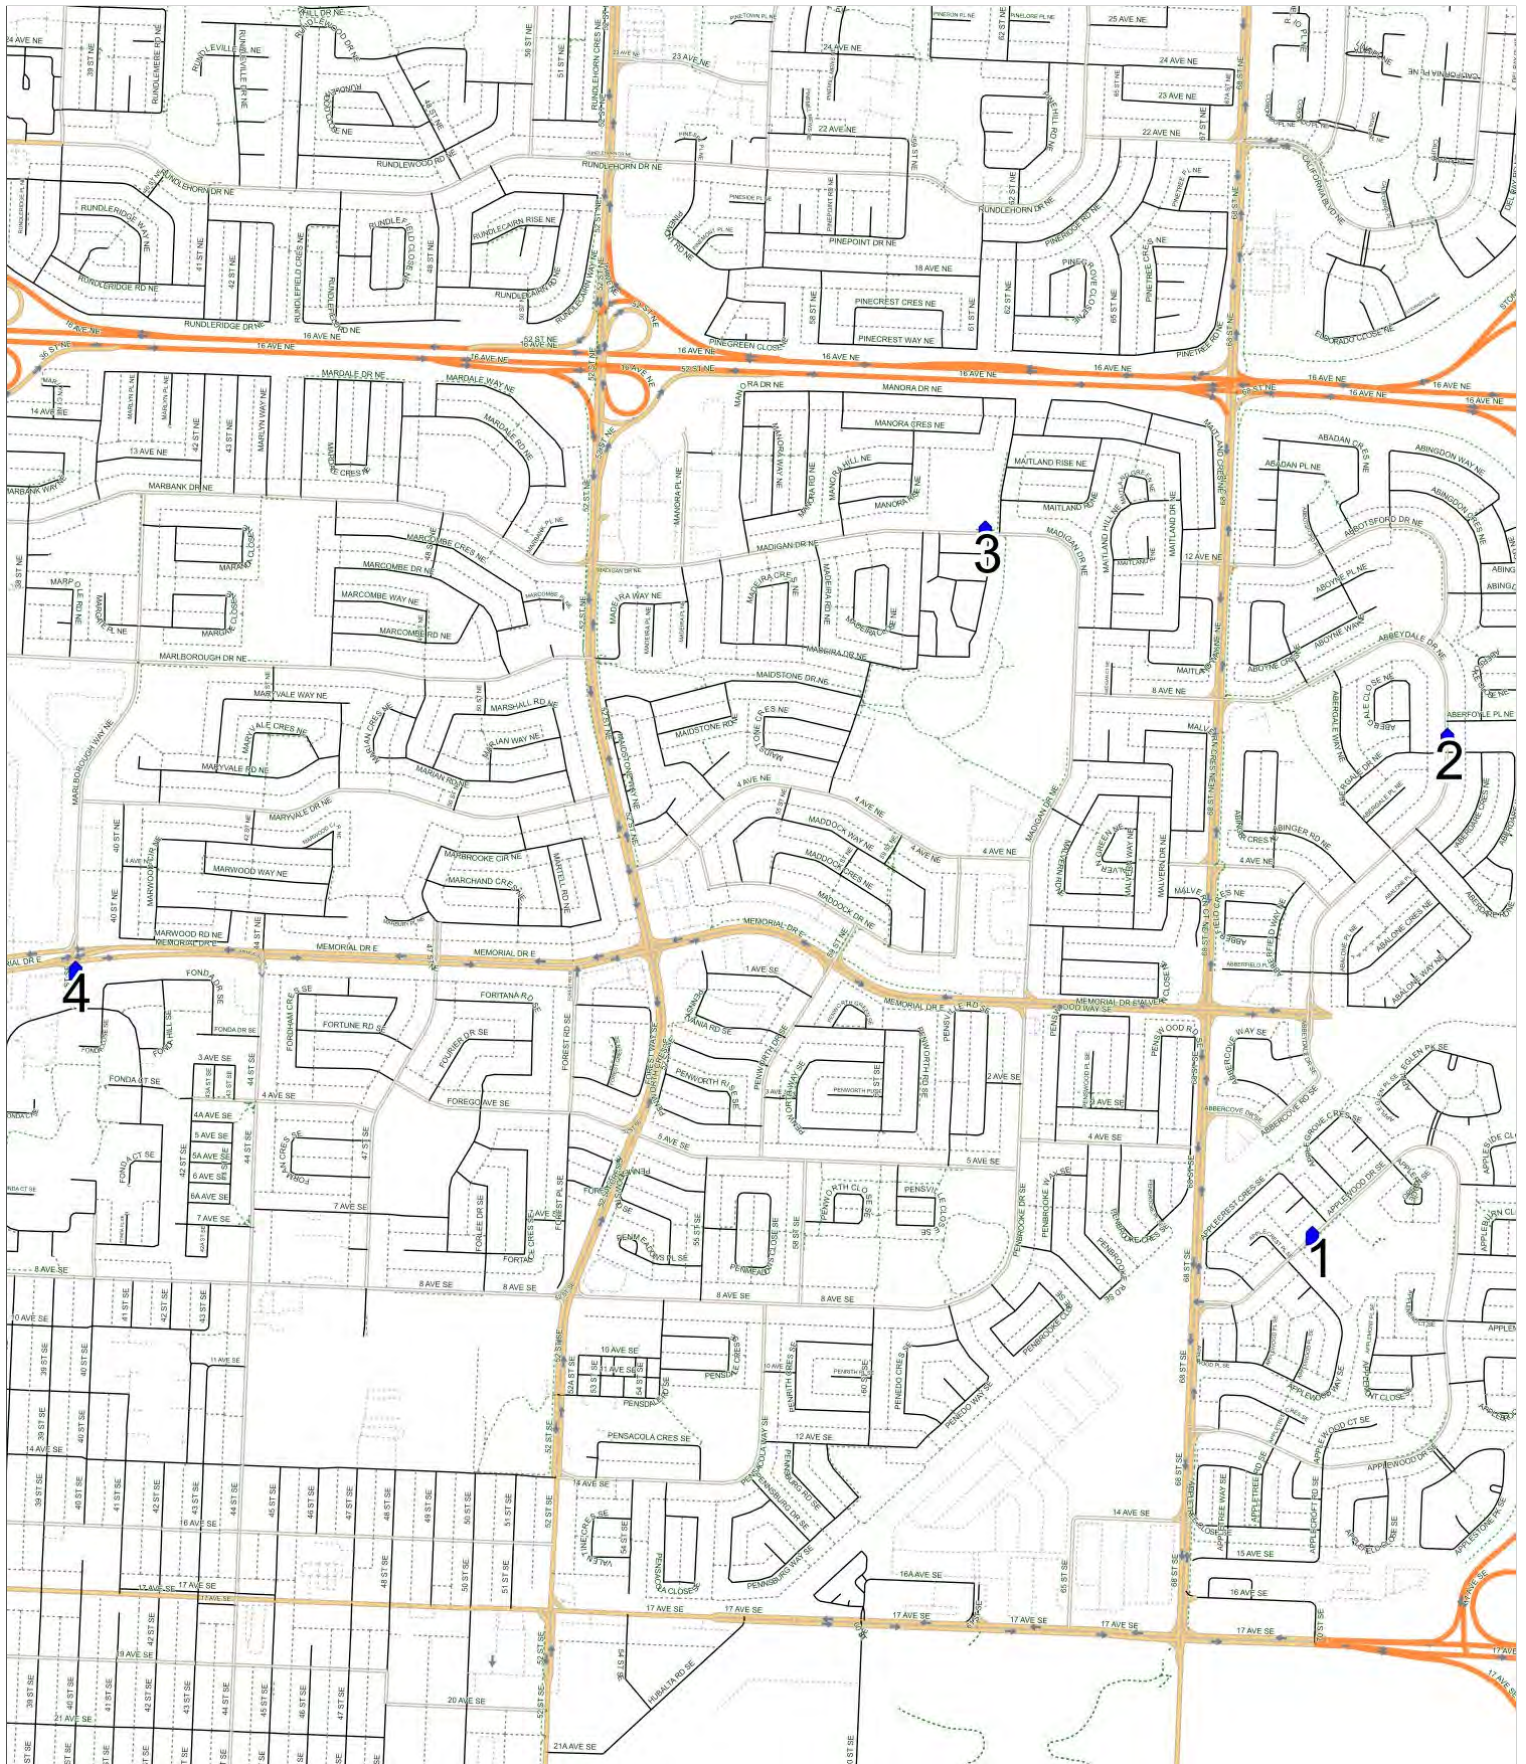

## Mayland Heights E AM

Operator: Southland - Ogden Yard (403) 253-9323  
 Description: Applewood, Abbeydale, Marlborough

Eff: 2019-09-03

#	Time	Description
1	8:16 AM	Eastbound Applewood Drive after Applewood Way SE at the green space before the entrance to the community center
2	8:24 AM	Northbound Abbeydale Drive after Abergale Drive NE at the CT Stop
3	8:29 AM	Westbound Madigan Drive after Manora Drive NE (east arm) at the CT Stop
4	8:39 AM	Northbound 39 Street before Memorial Drive SE at the Play 'N Learn Caycare
5	8:50 AM	Mayland Heights School, Westbound Maunsell Drive NE

### Mayland Heights E PM (MTWR)

Operator: Southland - Ogden Yard (403) 253-9323  
 Description: Applewood, Abbeydale, Mariborough

Eff: 2019-09-03

#	Time	Description
1	3:40 PM	Mayland Heights School, Westbound Maunsell Drive NE
2	3:49 PM	Northbound 39 Street before Memorial Drive SE at the Play 'N Learn Caycare
3	3:56 PM	Eastbound Applewood Drive after Applewood Way SE at the green space before the entrance to the community center
4	4:04 PM	Northbound Abbeydale Drive after Abergale Drive NE at the CT Stop
5	4:08 PM	Westbound Madigan Drive after Manora Drive NE (east arm) at the CT Stop

## Mayland Heights E PM (F)

Operator: Southland - Ogden Yard (403) 253-9323  
 Description: Applewood, Abbeydale, Mariborough

Eff: 2019-09-03

#	Time	Description
1	1:30 PM	Mayland Heights School, Westbound Maunsell Drive NE
2	1:39 PM	Northbound 39 Street before Memorial Drive SE at the Play 'N Learn Caycare
3	1:46 PM	Eastbound Applewood Drive after Applewood Way SE at the green space before the entrance to the community center
4	1:54 PM	Northbound Abbeydale Drive after Abergale Drive NE at the CT Stop
5	1:58 PM	Westbound Madigan Drive after Manora Drive NE (east arm) at the CT Stop