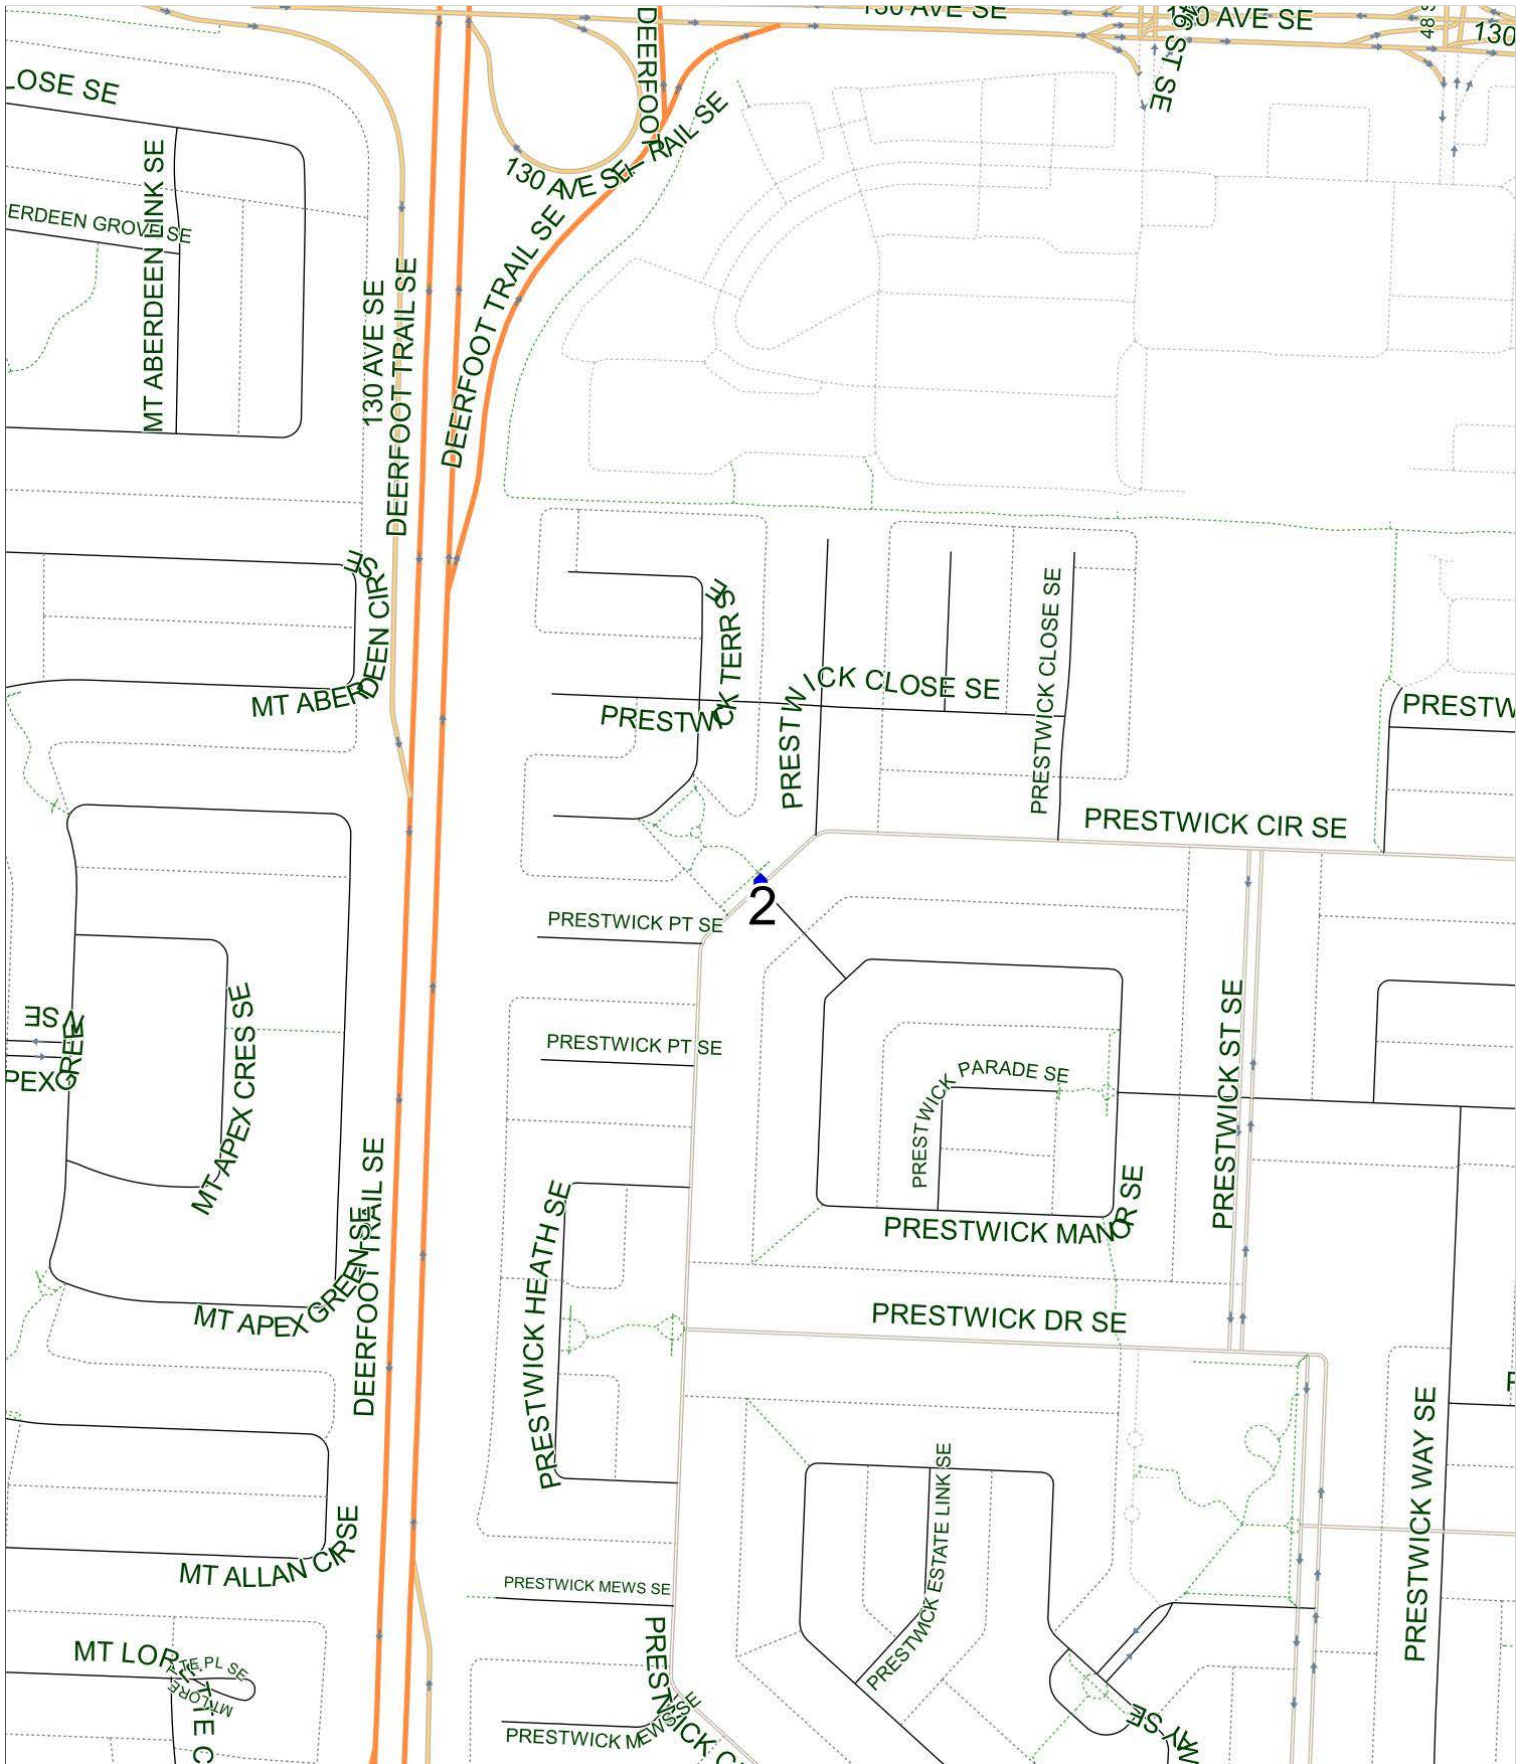

McKenzie Highlands B AM

Operator: Southland - Spruce Yard (403) 873-7268
Description: Prestwick

Eff: 2019-09-03

#	Time	Description
1	8:14 AM	Southbound Prestwick Circle across from Prestwick Manor SE at green space
2	8:20 AM	McKenzie Highlands School, Southbound McKenzie Towne Drive SE

McKenzie Highlands B PM (MTWR)

Operator: Southland - Spruce Yard (403) 873-7268
Description: Prestwick

Eff: 2019-09-03

#	Time	Description
1	3:27 PM	McKenzie Highlands School, Southbound McKenzie Towne Drive SE
2	3:36 PM	Southbound Prestwick Circle across from Prestwick Manor SE at green space

McKenzie Highlands B PM (F)

Operator: Southland - Spruce Yard (403) 873-7268
Description: Prestwick

Eff: 2019-09-03

#	Time	Description
1	12:50 PM	McKenzie Highlands School, Southbound McKenzie Towne Drive SE
2	1:00 PM	Southbound Prestwick Circle across from Prestwick Manor SE at green space