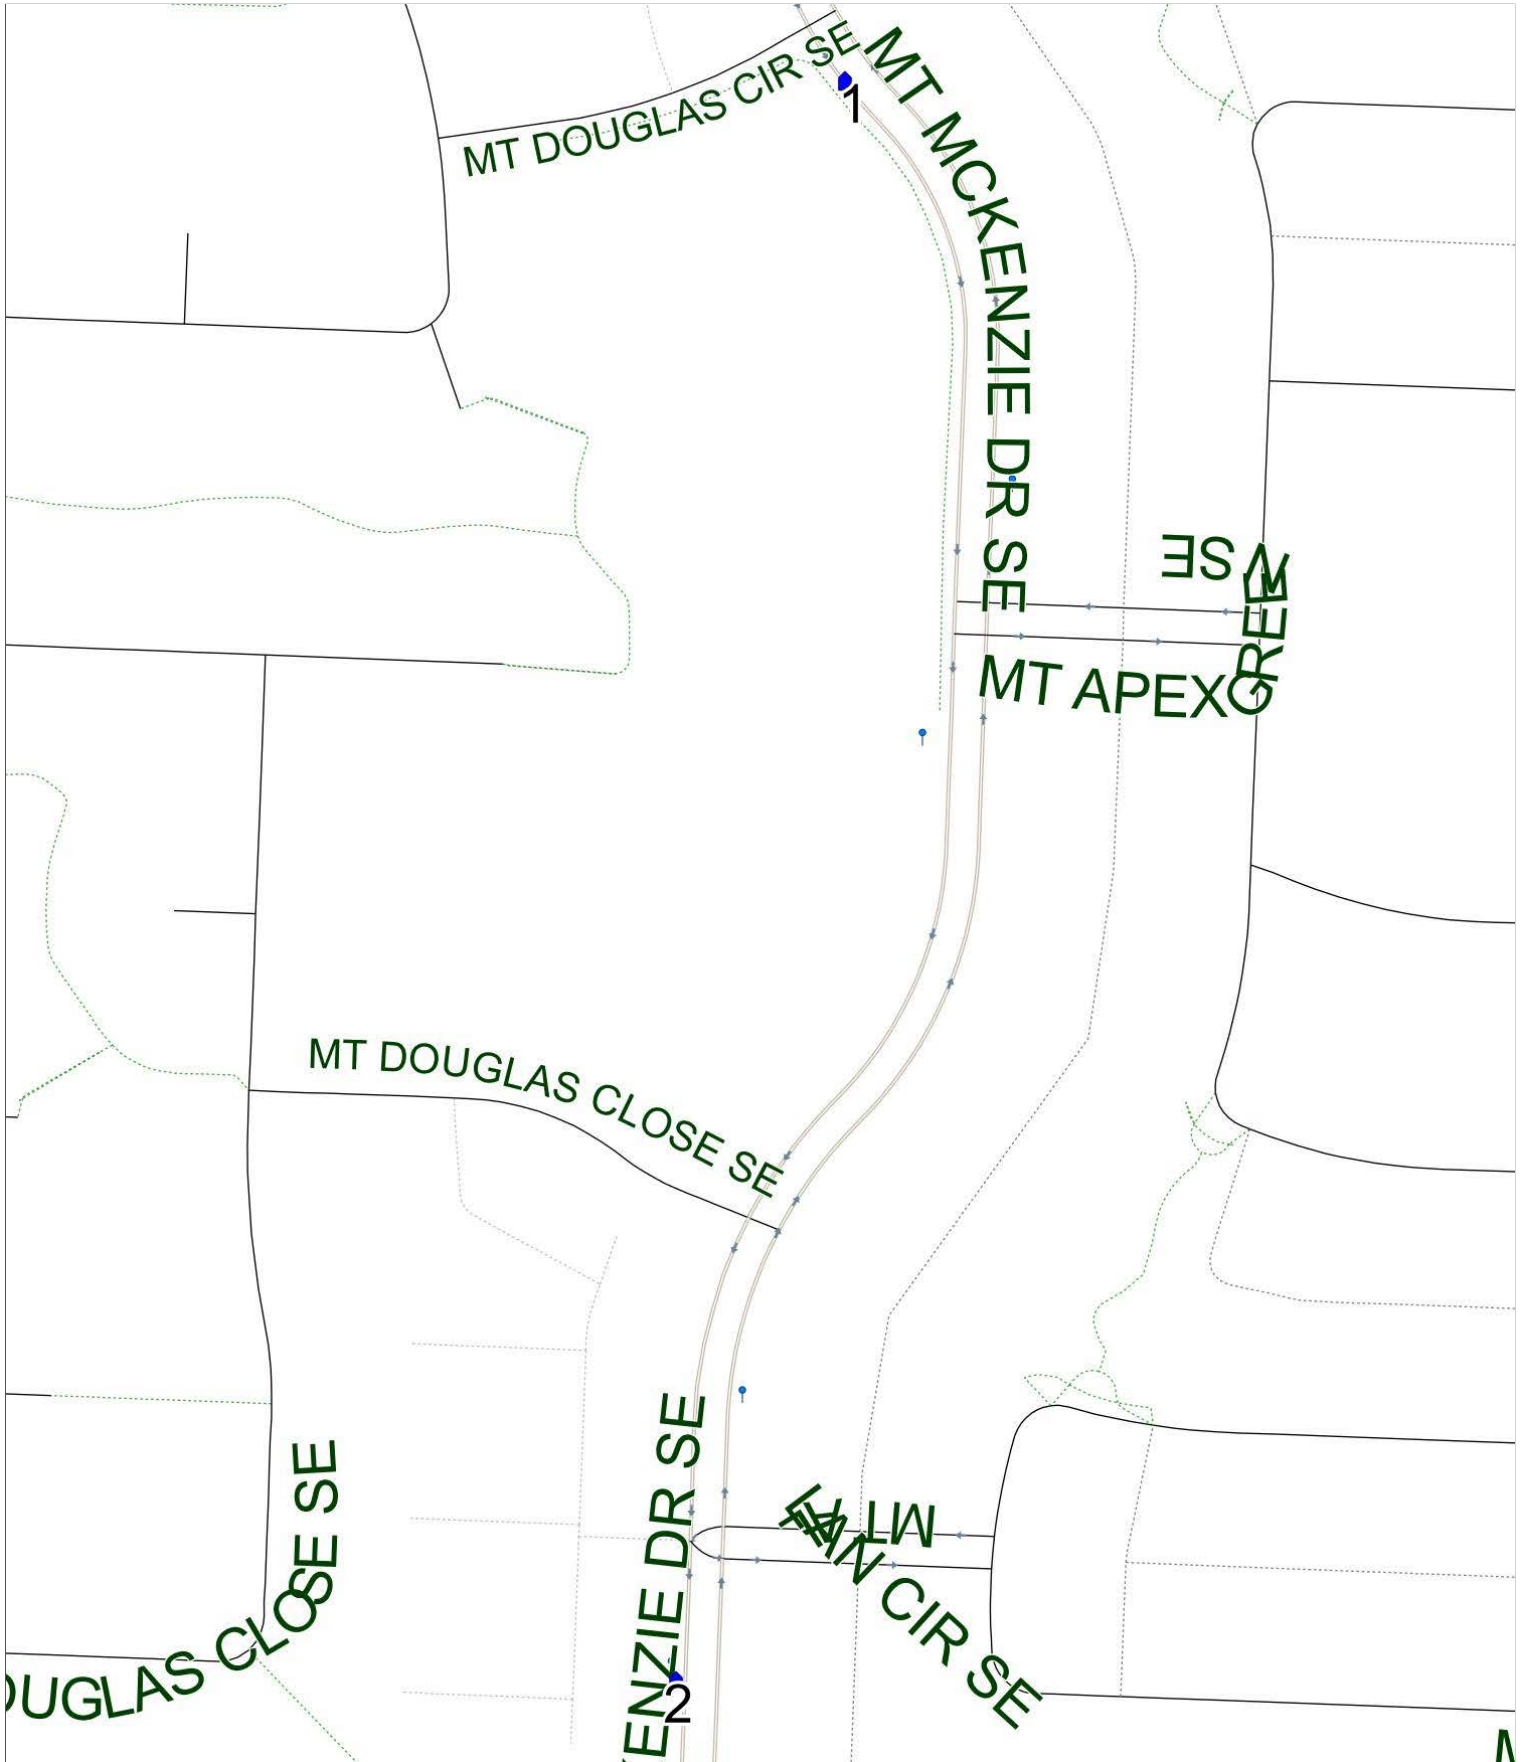

## McKenzie Lake A AM

Operator: Southland - Spruce Yard (403) 873-7268  
Description: McKenzie Lake

Eff: 2019-09-03

#	Time	Description
1	7:43 AM	Southbound Mt McKenzie Drive after Mt Douglas Circle SE at start of green space
2	7:46 AM	Southbound Mt McKenzie Drive after Mt Allan Circle SE at CT Stop
3	7:50 AM	McKenzie Lake School, Eastbound McKenzie Lake Way SE

### McKenzie Lake A PM (MTWR)

Operator: Southland - Spruce Yard (403) 873-7268  
Description: McKenzie Lake

Eff: 2019-09-03

#	Time	Description
1	2:45 PM	McKenzie Lake School, Eastbound McKenzie Lake Way SE
2	2:50 PM	Northbound Mt McKenzie Drive after Mt Allan Circle SE at CT Stop
3	2:54 PM	Northbound Mt McKenzie Drive after Mt Aberdeen Circle SE at CT Stop

### McKenzie Lake A PM (F)

Operator: Southland - Spruce Yard (403) 873-7268  
Description: McKenzie Lake

Eff: 2019-09-03

#	Time	Description
1	12:25 PM	McKenzie Lake School, Eastbound McKenzie Lake Way SE
2	12:35 PM	Northbound Mt McKenzie Drive after Mt Allan Circle SE at CT Stop
3	12:37 PM	Northbound Mt McKenzie Drive after Mt Aberdeen Circle SE at CT Stop