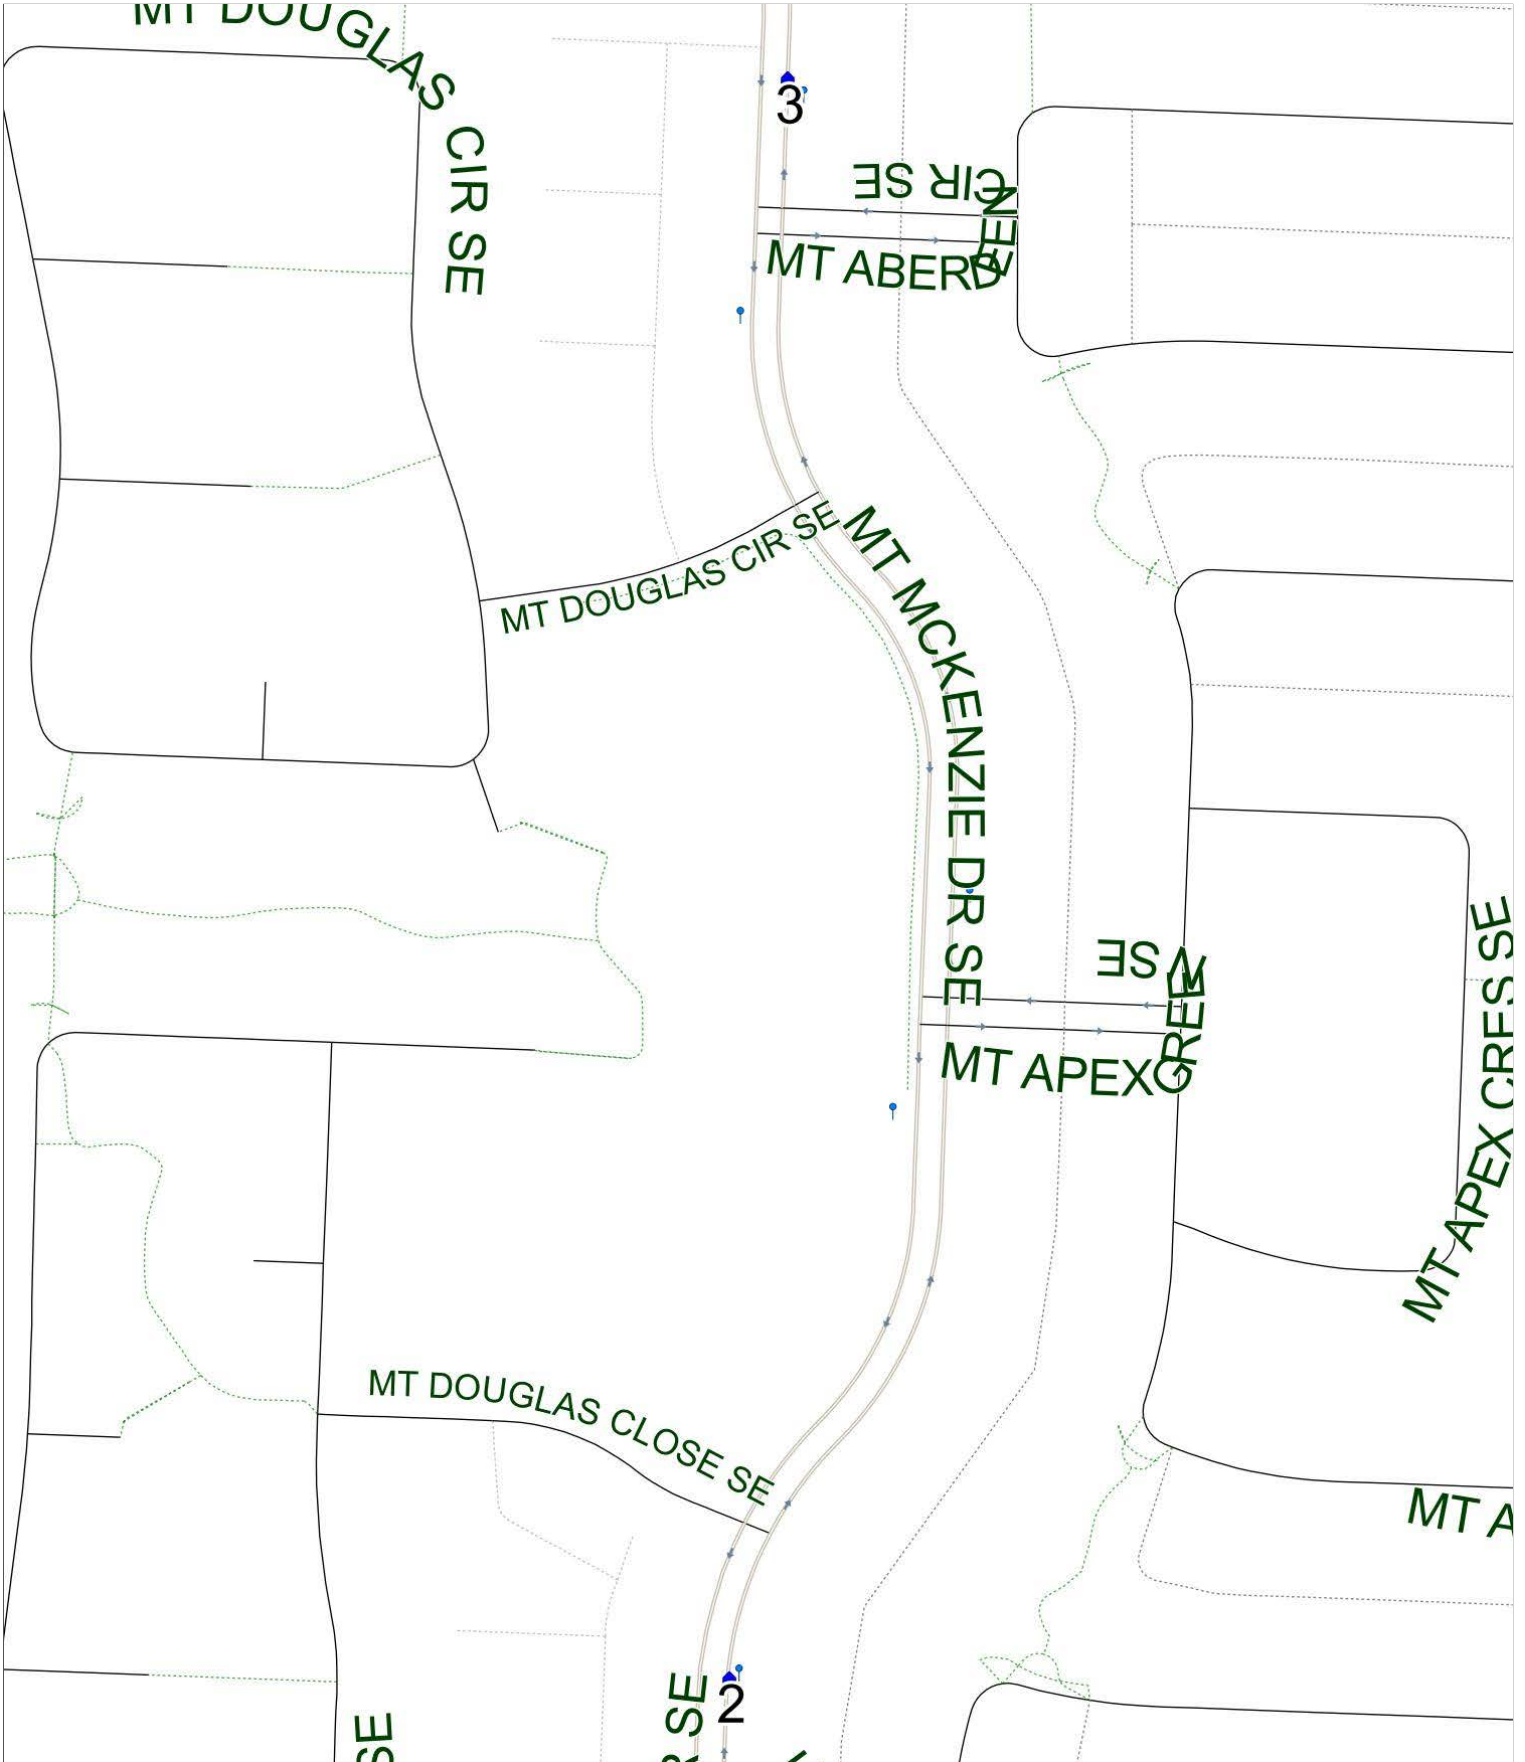

## McKenzie Lake A AM

Operator: Southland - Spruce Yard (403) 873-7268  
Description: McKenzie Lake

Eff: 2019-09-03

#	Time	Description
1	7:43 AM	Southbound Mt McKenzie Drive after Mt Douglas Circle SE at start of green space
2	7:46 AM	Southbound Mt McKenzie Drive after Mt Allan Circle SE at CT Stop
3	7:50 AM	McKenzie Lake School, Eastbound McKenzie Lake Way SE

### McKenzie Lake A PM (MTWR)

Operator: Southland - Spruce Yard (403) 873-7268  
Description: McKenzie Lake

Eff: 2019-09-03

#	Time	Description
1	2:45 PM	McKenzie Lake School, Eastbound McKenzie Lake Way SE
2	2:50 PM	Northbound Mt McKenzie Drive after Mt Allan Circle SE at CT Stop
3	2:54 PM	Northbound Mt McKenzie Drive after Mt Aberdeen Circle SE at CT Stop

### McKenzie Lake A PM (F)

Operator: Southland - Spruce Yard (403) 873-7268  
Description: McKenzie Lake

Eff: 2019-09-03

#	Time	Description
1	12:25 PM	McKenzie Lake School, Eastbound McKenzie Lake Way SE
2	12:35 PM	Northbound Mt McKenzie Drive after Mt Allan Circle SE at CT Stop
3	12:37 PM	Northbound Mt McKenzie Drive after Mt Aberdeen Circle SE at CT Stop