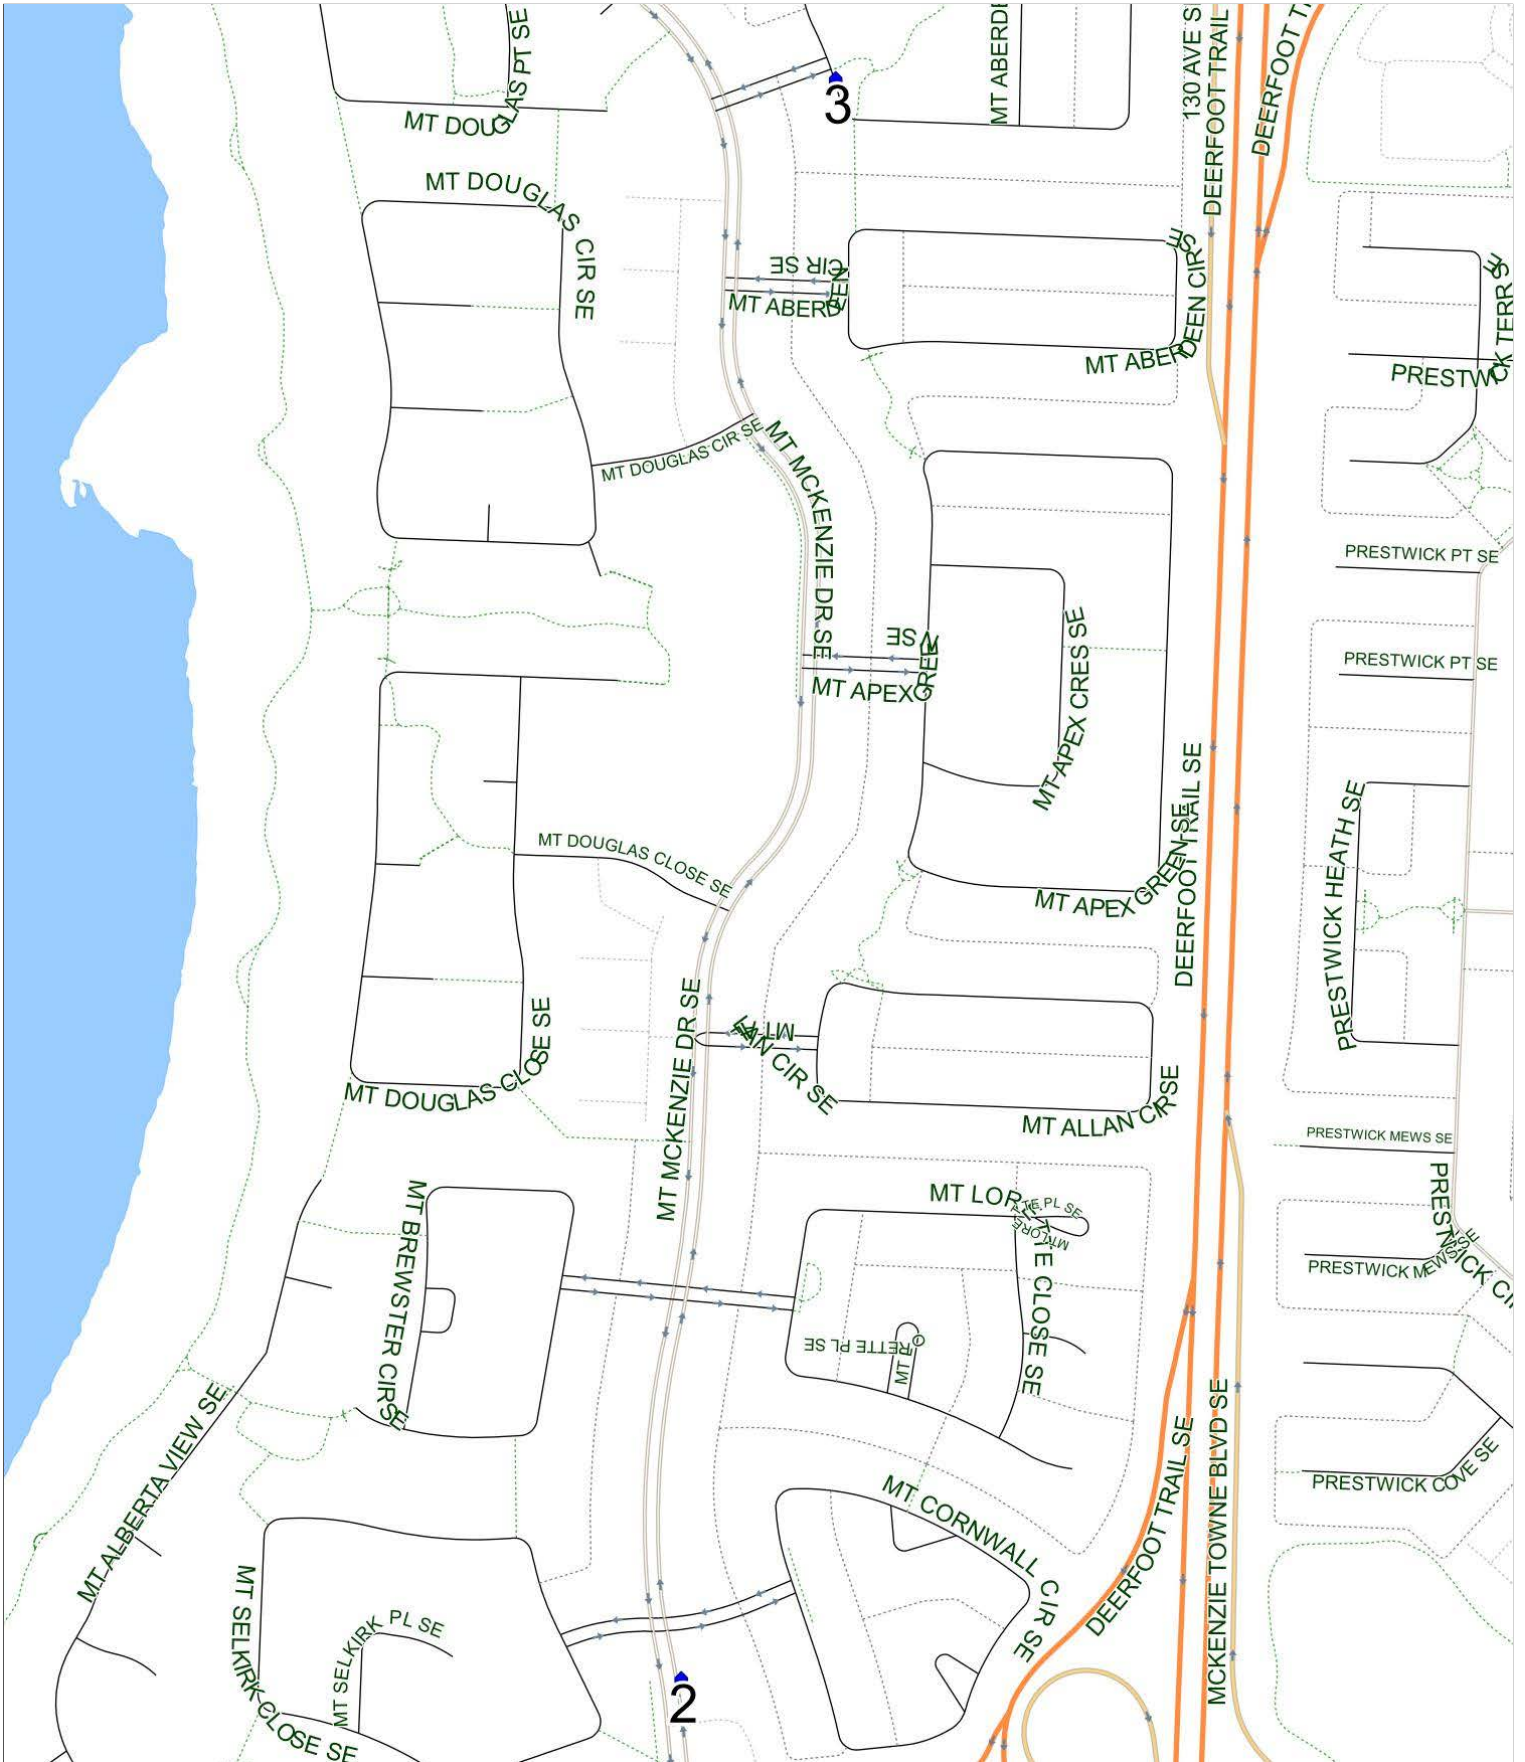

McKenzie Lake B AM

Operator: Southland - Spruce Yard (403) 873-7268
Description: McKenzie Lake

Eff: 2019-09-03

#	Time	Description
1	7:42 AM	Northbound Mt Abredeen Close SE at the entrance to the park by the cement pad
2	7:47 AM	Southbound Mt McKenzie Drive before Mt Selkirk Close SE at mailboxes
3	7:50 AM	McKenzie Lake School, Eastbound McKenzie Lake Way SE

McKenzie Lake B PM (MTWR)

Operator: Southland - Spruce Yard (403) 873-7268
Description: McKenzie Lake

Eff: 2019-09-03

#	Time	Description
1	2:45 PM	McKenzie Lake School, Eastbound McKenzie Lake Way SE
2	2:49 PM	Northbound Mt McKenzie Drive after McKenzie Lake Boulevard SE at CT Stop
3	2:56 PM	Northbound Mt Abredeen Close at the entrance to the park by the cement pad

McKenzie Lake B PM (F)

Operator: Southland - Spruce Yard (403) 873-7268
Description: McKenzie Lake

Eff: 2019-09-03

#	Time	Description
1	12:25 PM	McKenzie Lake School, Eastbound McKenzie Lake Way SE
2	12:29 PM	Northbound Mt McKenzie Drive after McKenzie Lake Boulevard SE at CT Stop
3	12:36 PM	Northbound Mt Abredeen Close at the entrance to the park by the cement pad