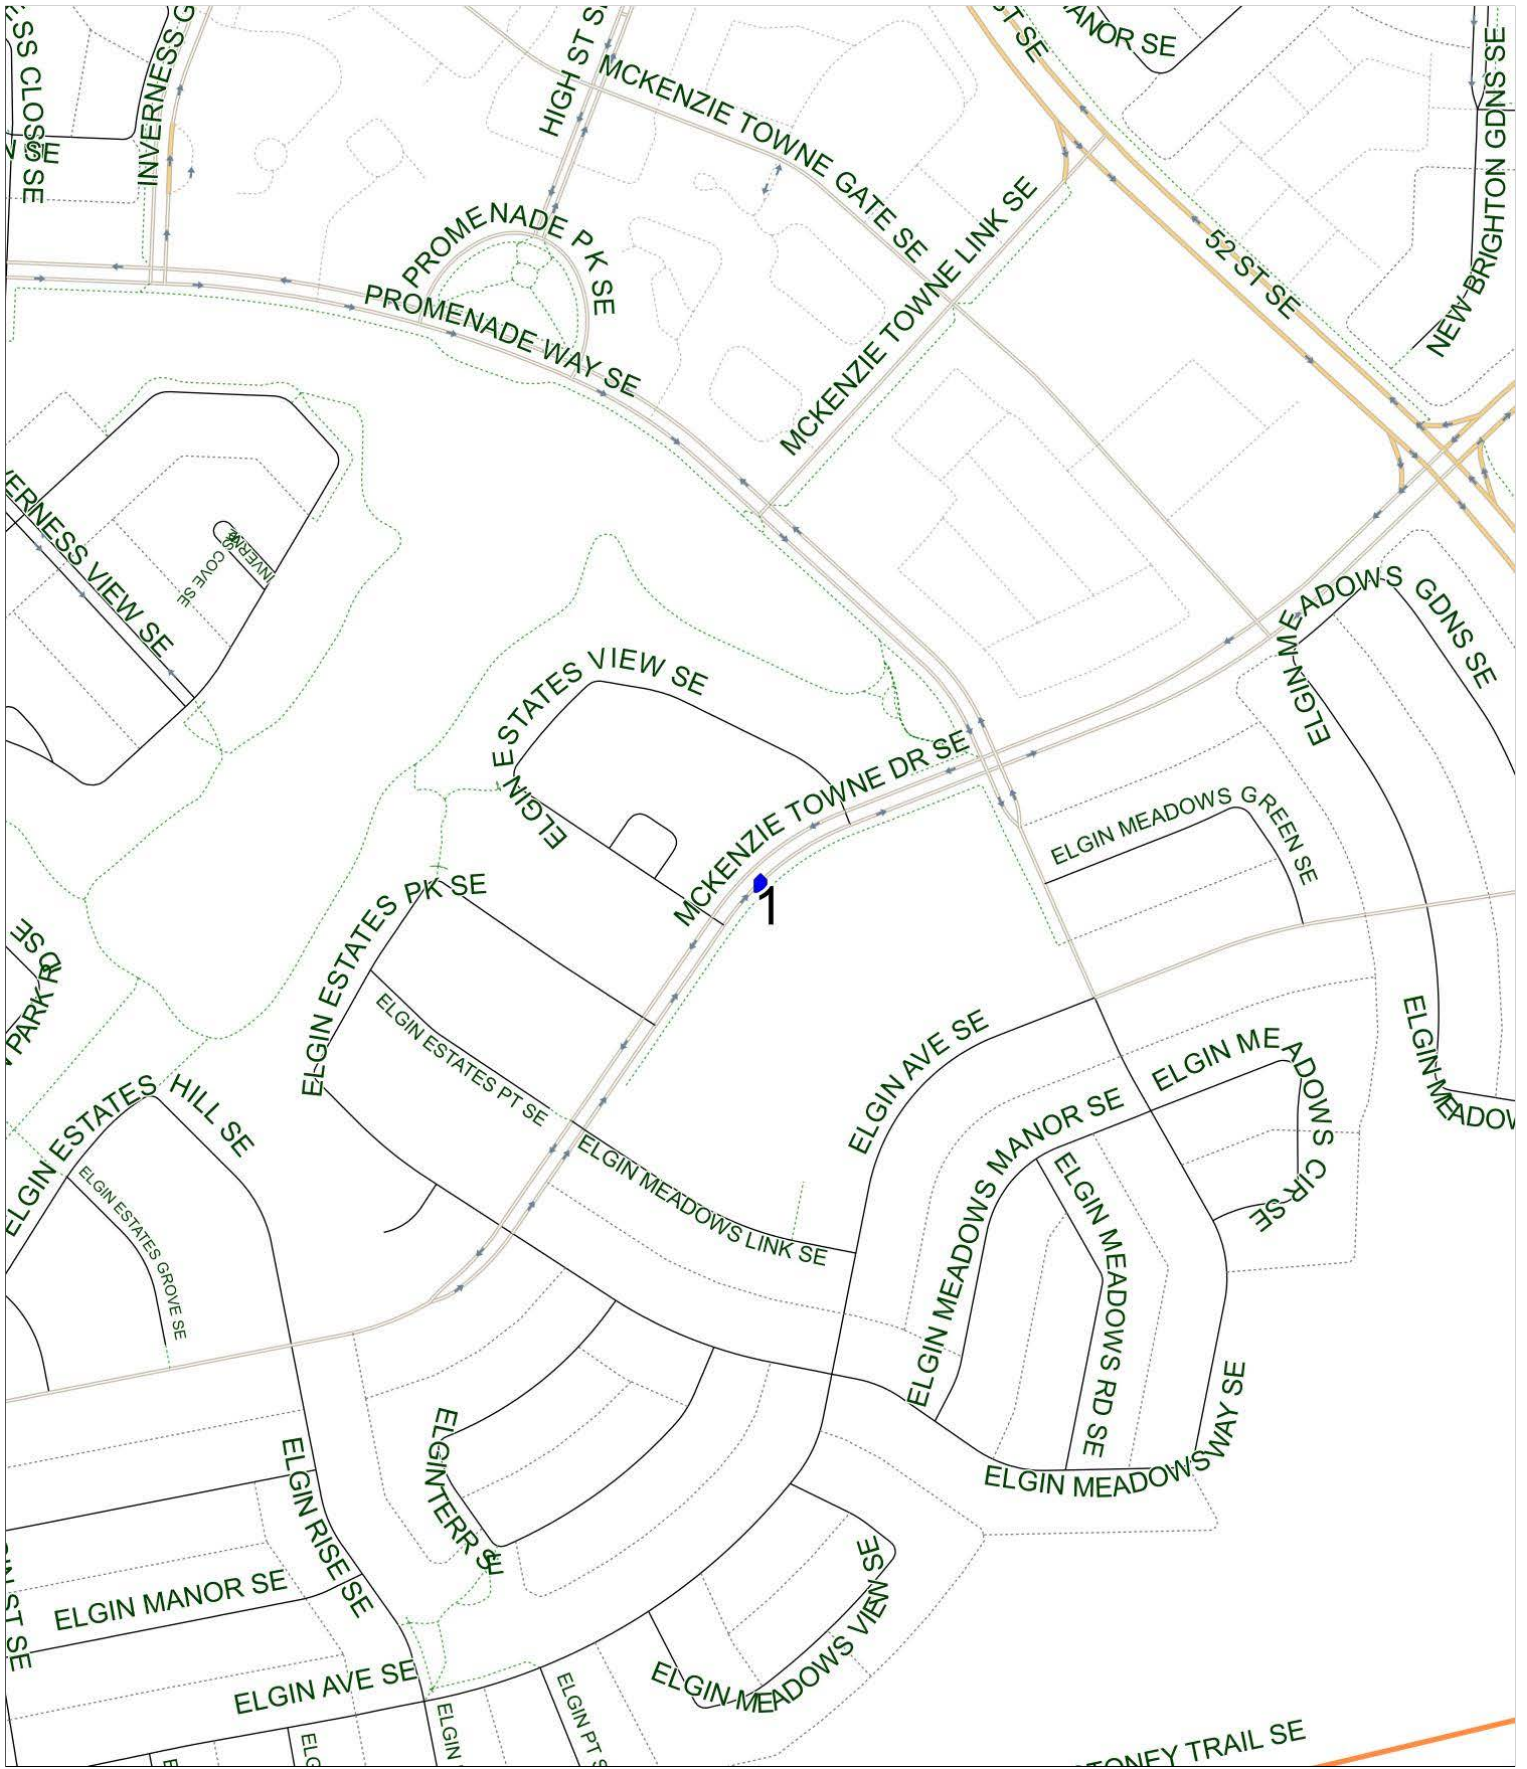

McKenzie Towne B AM

Operator: Southland - Spruce Yard (403) 873-7268
Description: McKenzie Towne

Eff: 2019-09-03

#	Time	Description
1	7:44 AM	Eastbound McKenzie Towne Drive after Elgin Estates View SE (west arm) at green space
2	7:50 AM	McKenzie Towne School, Westbound Prestwick Circle SE

McKenzie Towne B PM (MTWR)

Operator: Southland - Spruce Yard (403) 873-7268
Description: McKenzie Towne

Eff: 2019-09-03

#	Time	Description
1	2:45 PM	McKenzie Towne School, Westbound Prestwick Circle SE
2	2:54 PM	Eastbound McKenzie Towne Drive after Elgin Estates View SE (west arm) at green space

McKenzie Towne B PM (F)

Operator: Southland - Spruce Yard (403) 873-7268
Description: McKenzie Towne

Eff: 2019-09-03

#	Time	Description
1	12:10 PM	McKenzie Towne School, Westbound Prestwick Circle SE
2	12:19 PM	Eastbound McKenzie Towne Drive after Elgin Estates View SE (west arm) at green space