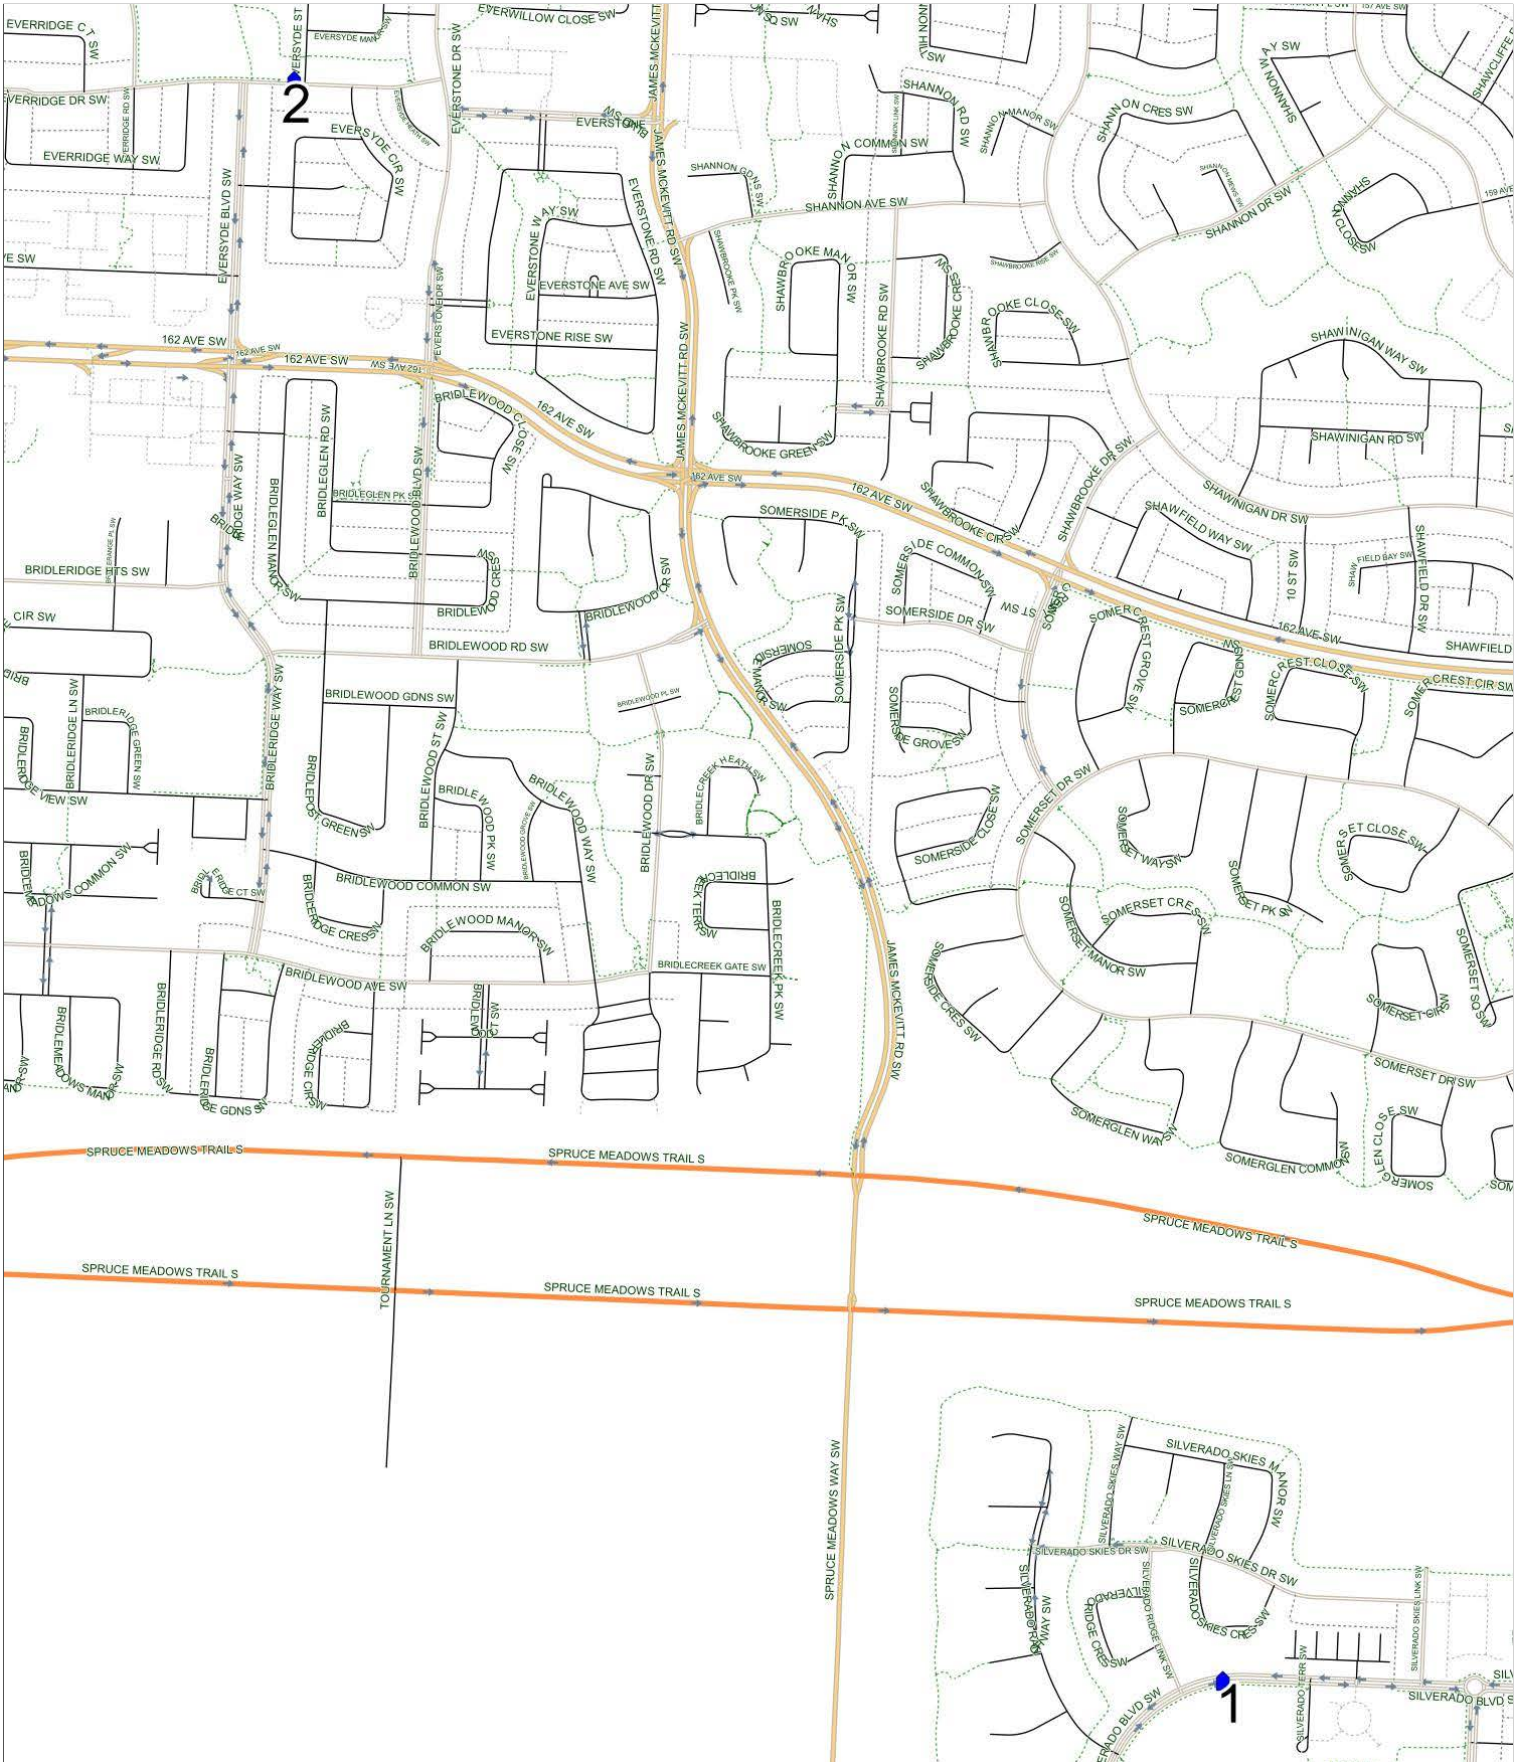

Midnapore A AM

Operator: Southland - Spruce Yard (403) 873-7268
Description: Silverado, Evergreen

Eff: 2019-09-03

#	Time	Description
1	7:31 AM	Eastbound Silverado Boulevard (north arm) after Silverado Ridge Link SW at green space
2	7:43 AM	Eastbound Everridge Drive (south arm) after Eversyde Boulevard SW at CT Stop
3	7:50 AM	Midnapore School, Eastbound Midlake Boulevard SE

Midnapore A PM (MTWR)

Operator: Southland - Spruce Yard (403) 873-7268
Description: Evergreen, Silverado

Eff: 2019-09-03

#	Time	Description
1	2:40 PM	Midnapore School, Eastbound Midlake Boulevard SE
2	2:51 PM	Westbound Everridge Drive (south arm) after Eversyde Street SW at CT Stop
3	3:04 PM	Southbound Silverado Boulevard after Silverado Ranch Way SW at CT Stop

Midnapore A PM (F)

Operator: Southland - Spruce Yard (403) 873-7268
Description: Evergreen, Silverado

Eff: 2019-09-03

#	Time	Description
1	12:15 PM	Midnapore School, Eastbound Midlake Boulevard SE
2	12:26 PM	Westbound Everridge Drive (south arm) after Eversyde Street SW at CT Stop
3	12:39 PM	Southbound Silverado Boulevard after Silverado Ranch Way SW at CT Stop