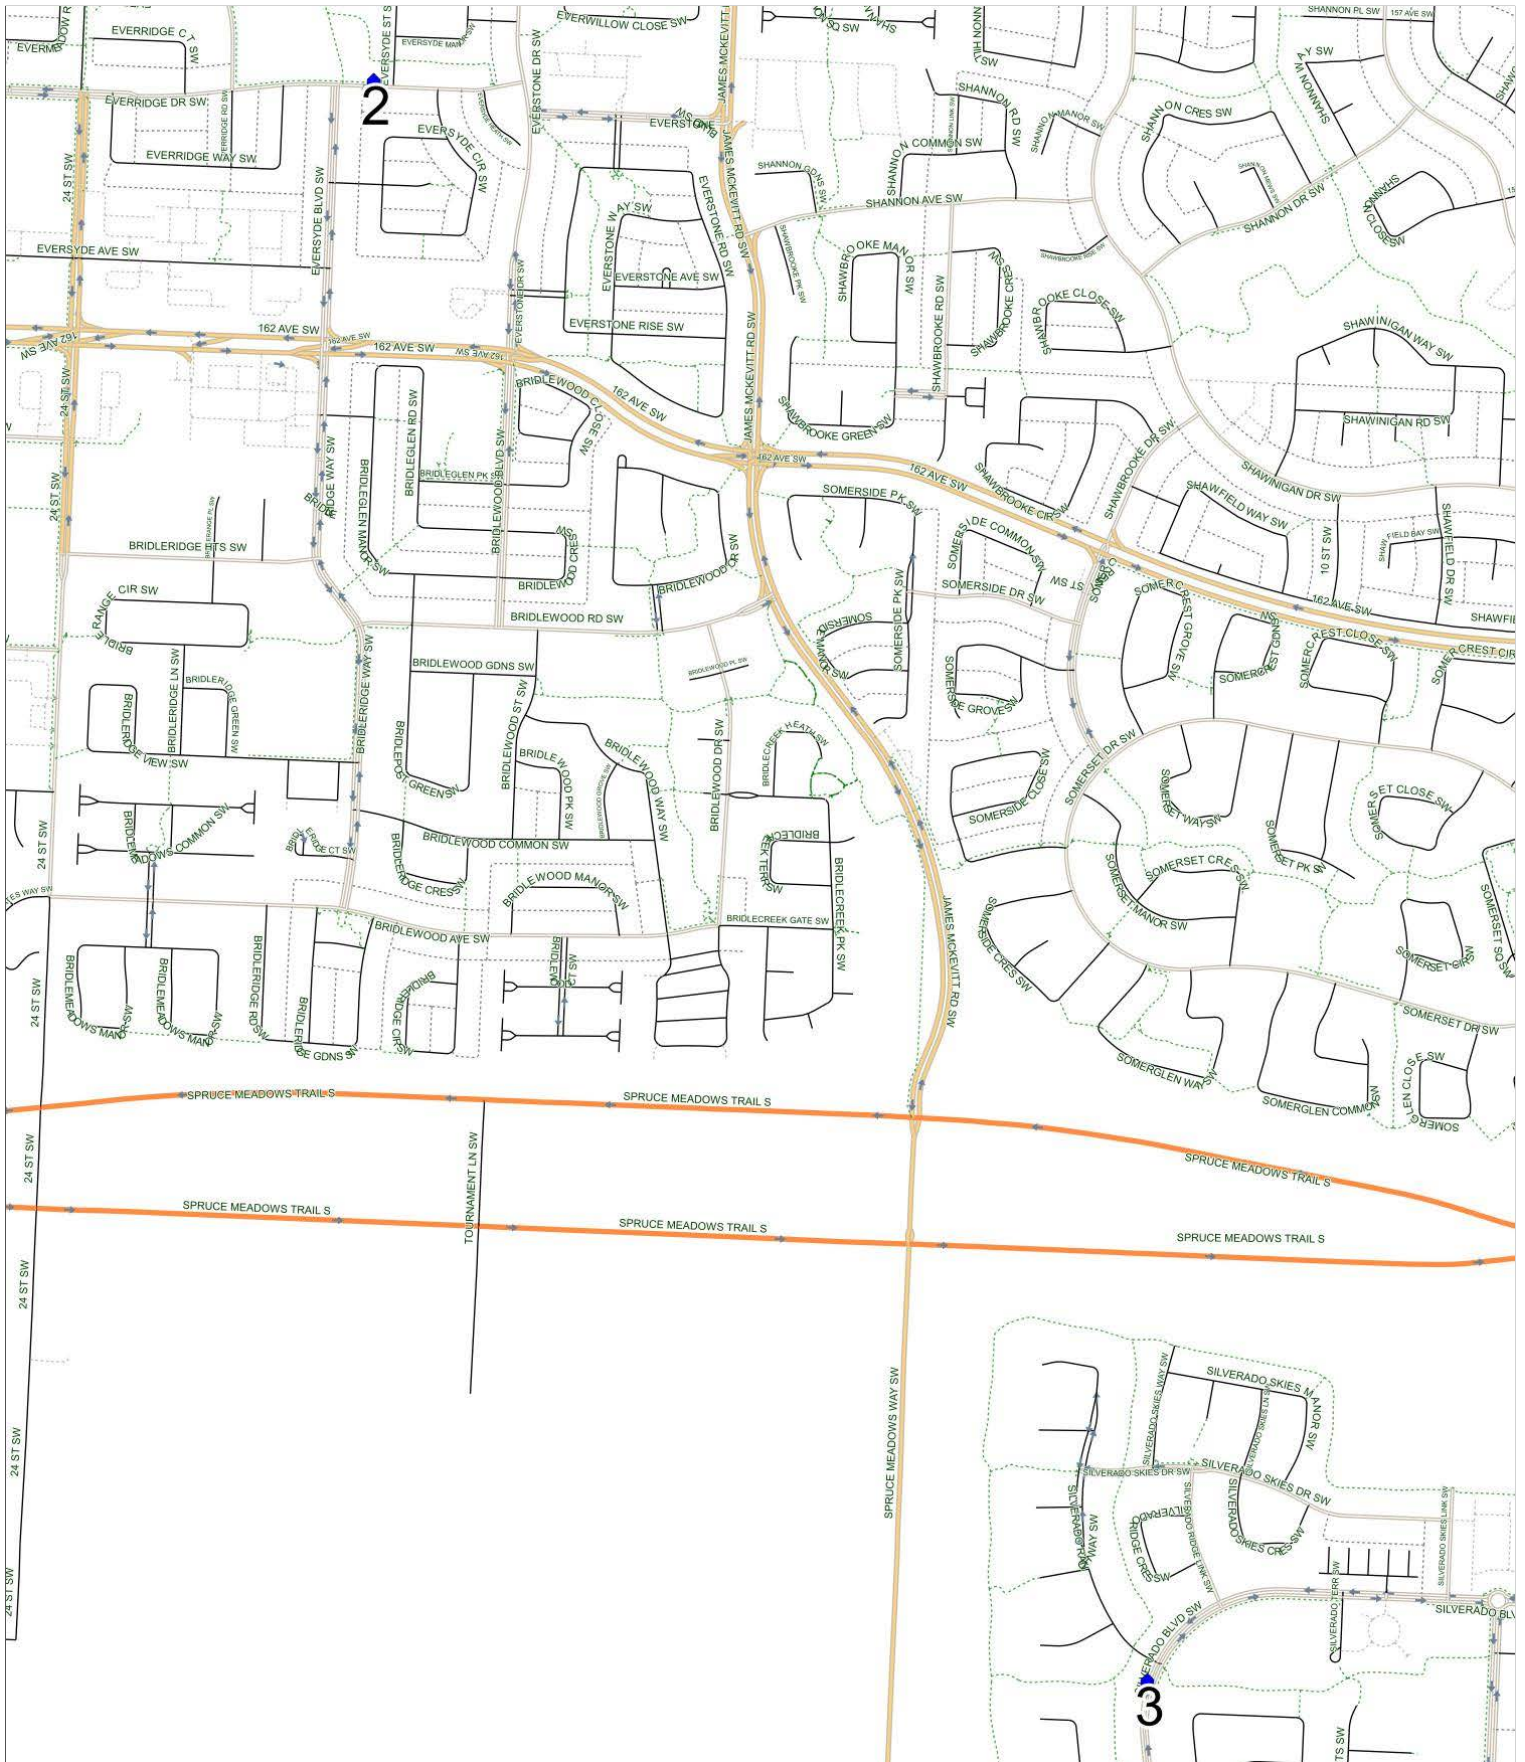

Midnapore A AM

Operator: Southland - Spruce Yard (403) 873-7268
Description: Silverado, Evergreen

Eff: 2019-09-03

#	Time	Description
1	7:31 AM	Eastbound Silverado Boulevard (north arm) after Silverado Ridge Link SW at green space
2	7:43 AM	Eastbound Everridge Drive (south arm) after Eversyde Boulevard SW at CT Stop
3	7:50 AM	Midnapore School, Eastbound Midlake Boulevard SE

Midnapore A PM (MTWR)

Operator: Southland - Spruce Yard (403) 873-7268
Description: Evergreen, Silverado

Eff: 2019-09-03

#	Time	Description
1	2:40 PM	Midnapore School, Eastbound Midlake Boulevard SE
2	2:51 PM	Westbound Everridge Drive (south arm) after Eversyde Street SW at CT Stop
3	3:04 PM	Southbound Silverado Boulevard after Silverado Ranch Way SW at CT Stop

Midnapore A PM (F)

Operator: Southland - Spruce Yard (403) 873-7268
Description: Evergreen, Silverado

Eff: 2019-09-03

#	Time	Description
1	12:15 PM	Midnapore School, Eastbound Midlake Boulevard SE
2	12:26 PM	Westbound Everridge Drive (south arm) after Eversyde Street SW at CT Stop
3	12:39 PM	Southbound Silverado Boulevard after Silverado Ranch Way SW at CT Stop