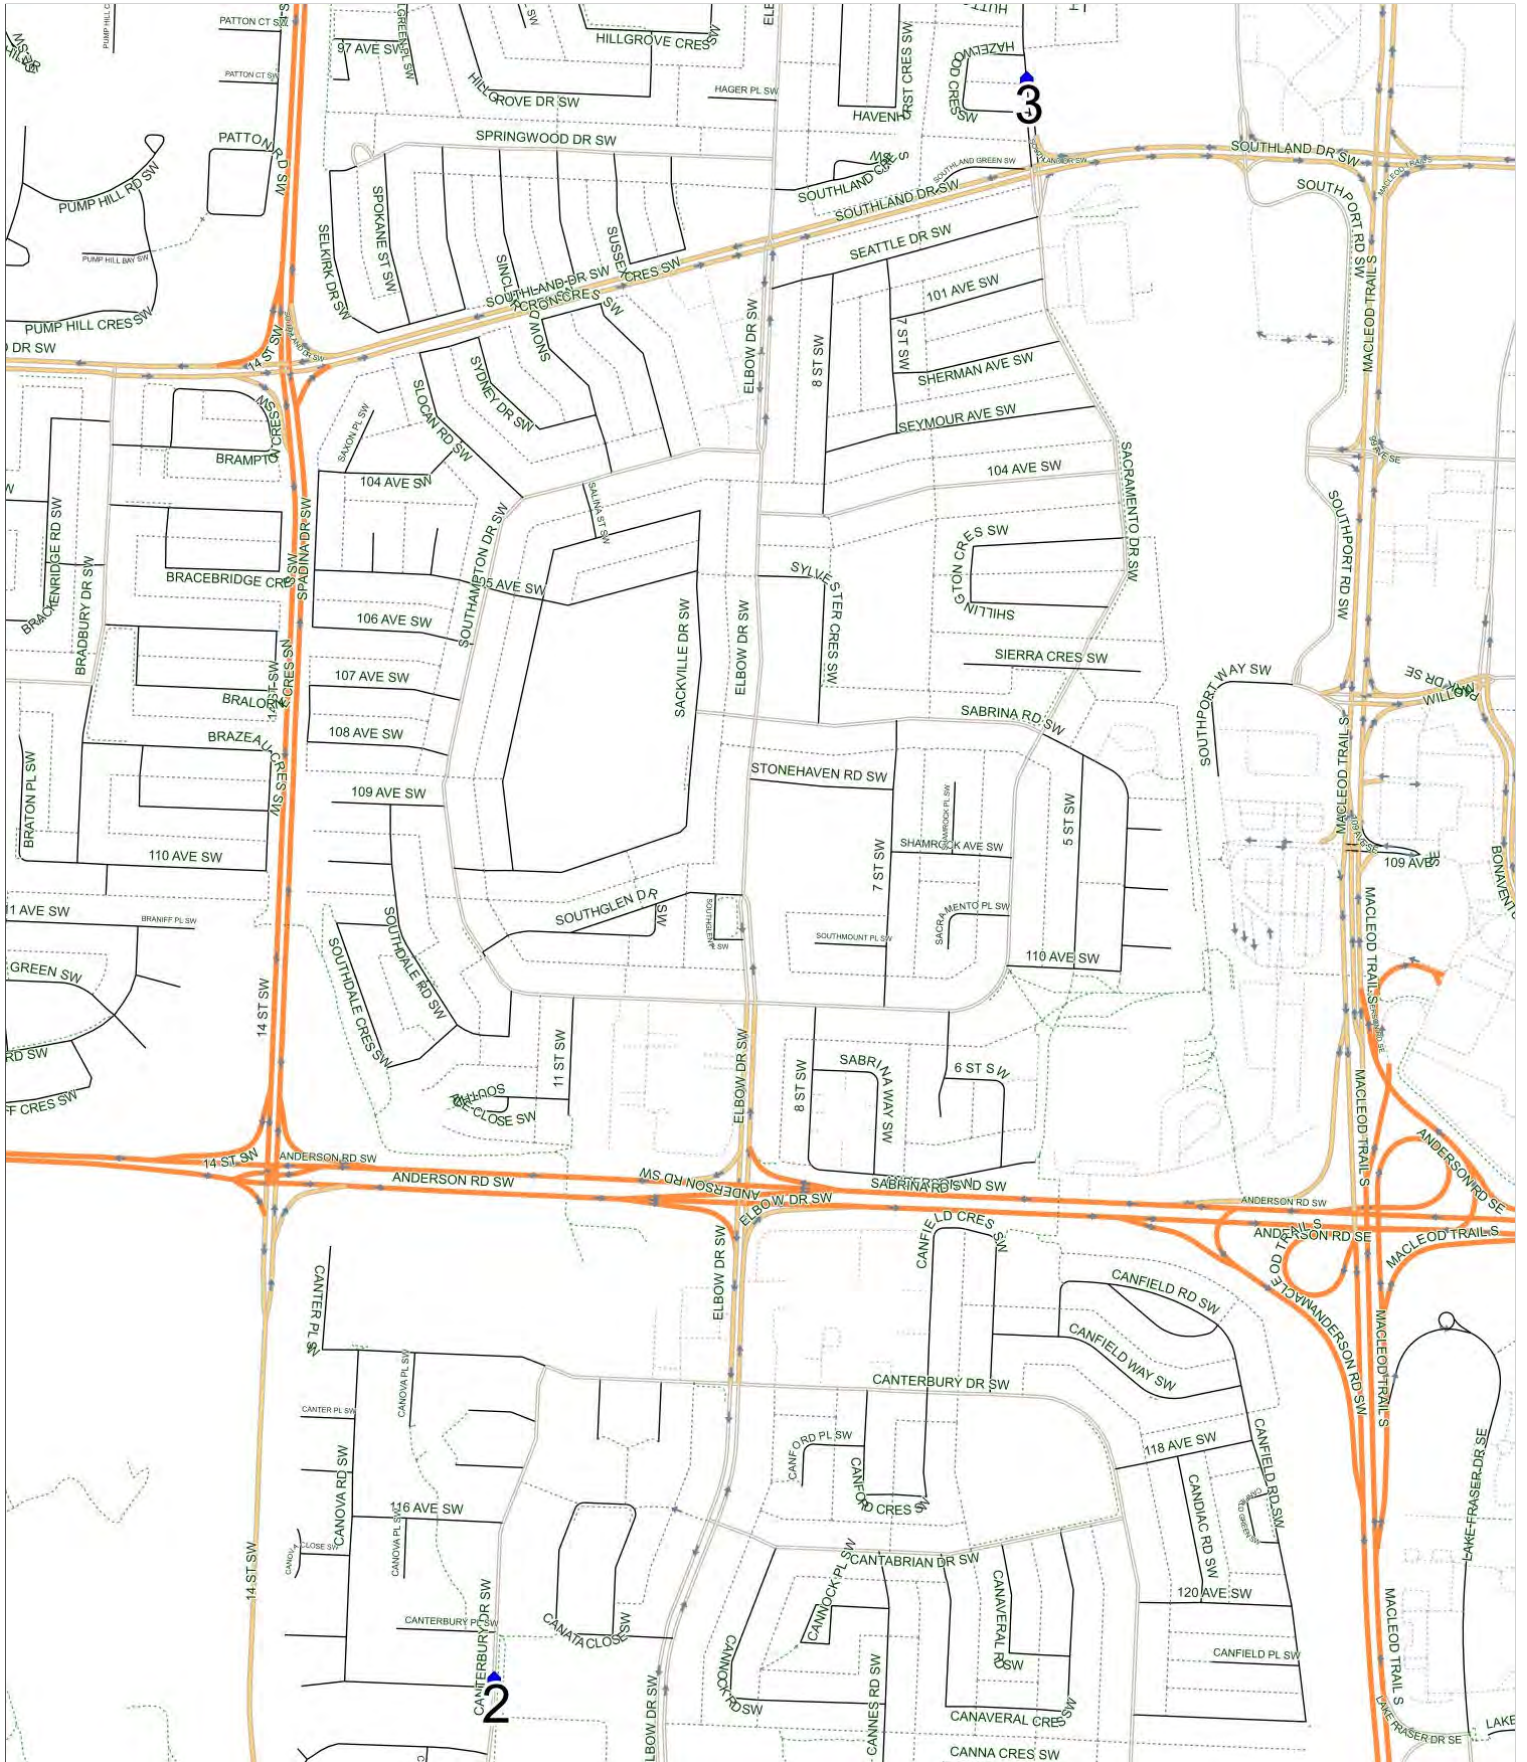

Midnapore C AM

Operator: Southland - Spruce Yard (403) 873-7268
Description: Haysboro, Canyon Meadows

Eff: 2019-09-03

#	Time	Description
1	7:24 AM	Southbound Haddon Road after Hazelwood Crescent SW (north arm) after the back alley
2	7:37 AM	Southbound Canterbury Drive (west arm) after Canova Road SW at CT Stop
3	7:50 AM	Midnapore School, Eastbound Midlake Boulevard SE

Midnapore C PM (MTWR)

Operator: Southland - Spruce Yard (403) 873-7268
Description: Haysboro, Canyon Meadows

Eff: 2019-09-03

#	Time	Description
1	2:40 PM	Midnapore School, Eastbound Midlake Boulevard SE
2	2:51 PM	Northbound Canterbury Drive after Canova Road SW at mailboxes
3	3:02 PM	Southbound Haddon Road after Hazelwood Crescent SW (north arm) after the back alley

R.T. Alderman/Maple Ridge H PM/Midnapore C PM (F) (F)

Operator: Southland - Spruce Yard (403) 873-7268
 Description: Mahogany, McKenzie Towne, Haysboro, Canyon Meadows

Eff: 2019-09-03

#	Time	Description
1	12:15 PM	Midnapore School, Eastbound Midlake Boulevard SE
2	12:25 PM	Northbound Canterbury Drive after Canova Road SW at mailboxes
3	12:40 PM	R.T. Alderman School / Maple Ridge School, Eastbound Mapleton Drive SE
4	12:51 PM	Southbound Haddon Road after Hazelwood Crescent SW (north arm) after the back alley
5	1:09 PM	Eastbound McKenzie Towne Drive after Elgin Way SE at CT Stop
6	1:20 PM	Westbound Mahogany Boulevard after Mahogany Way SE (east arm) at mailboxes