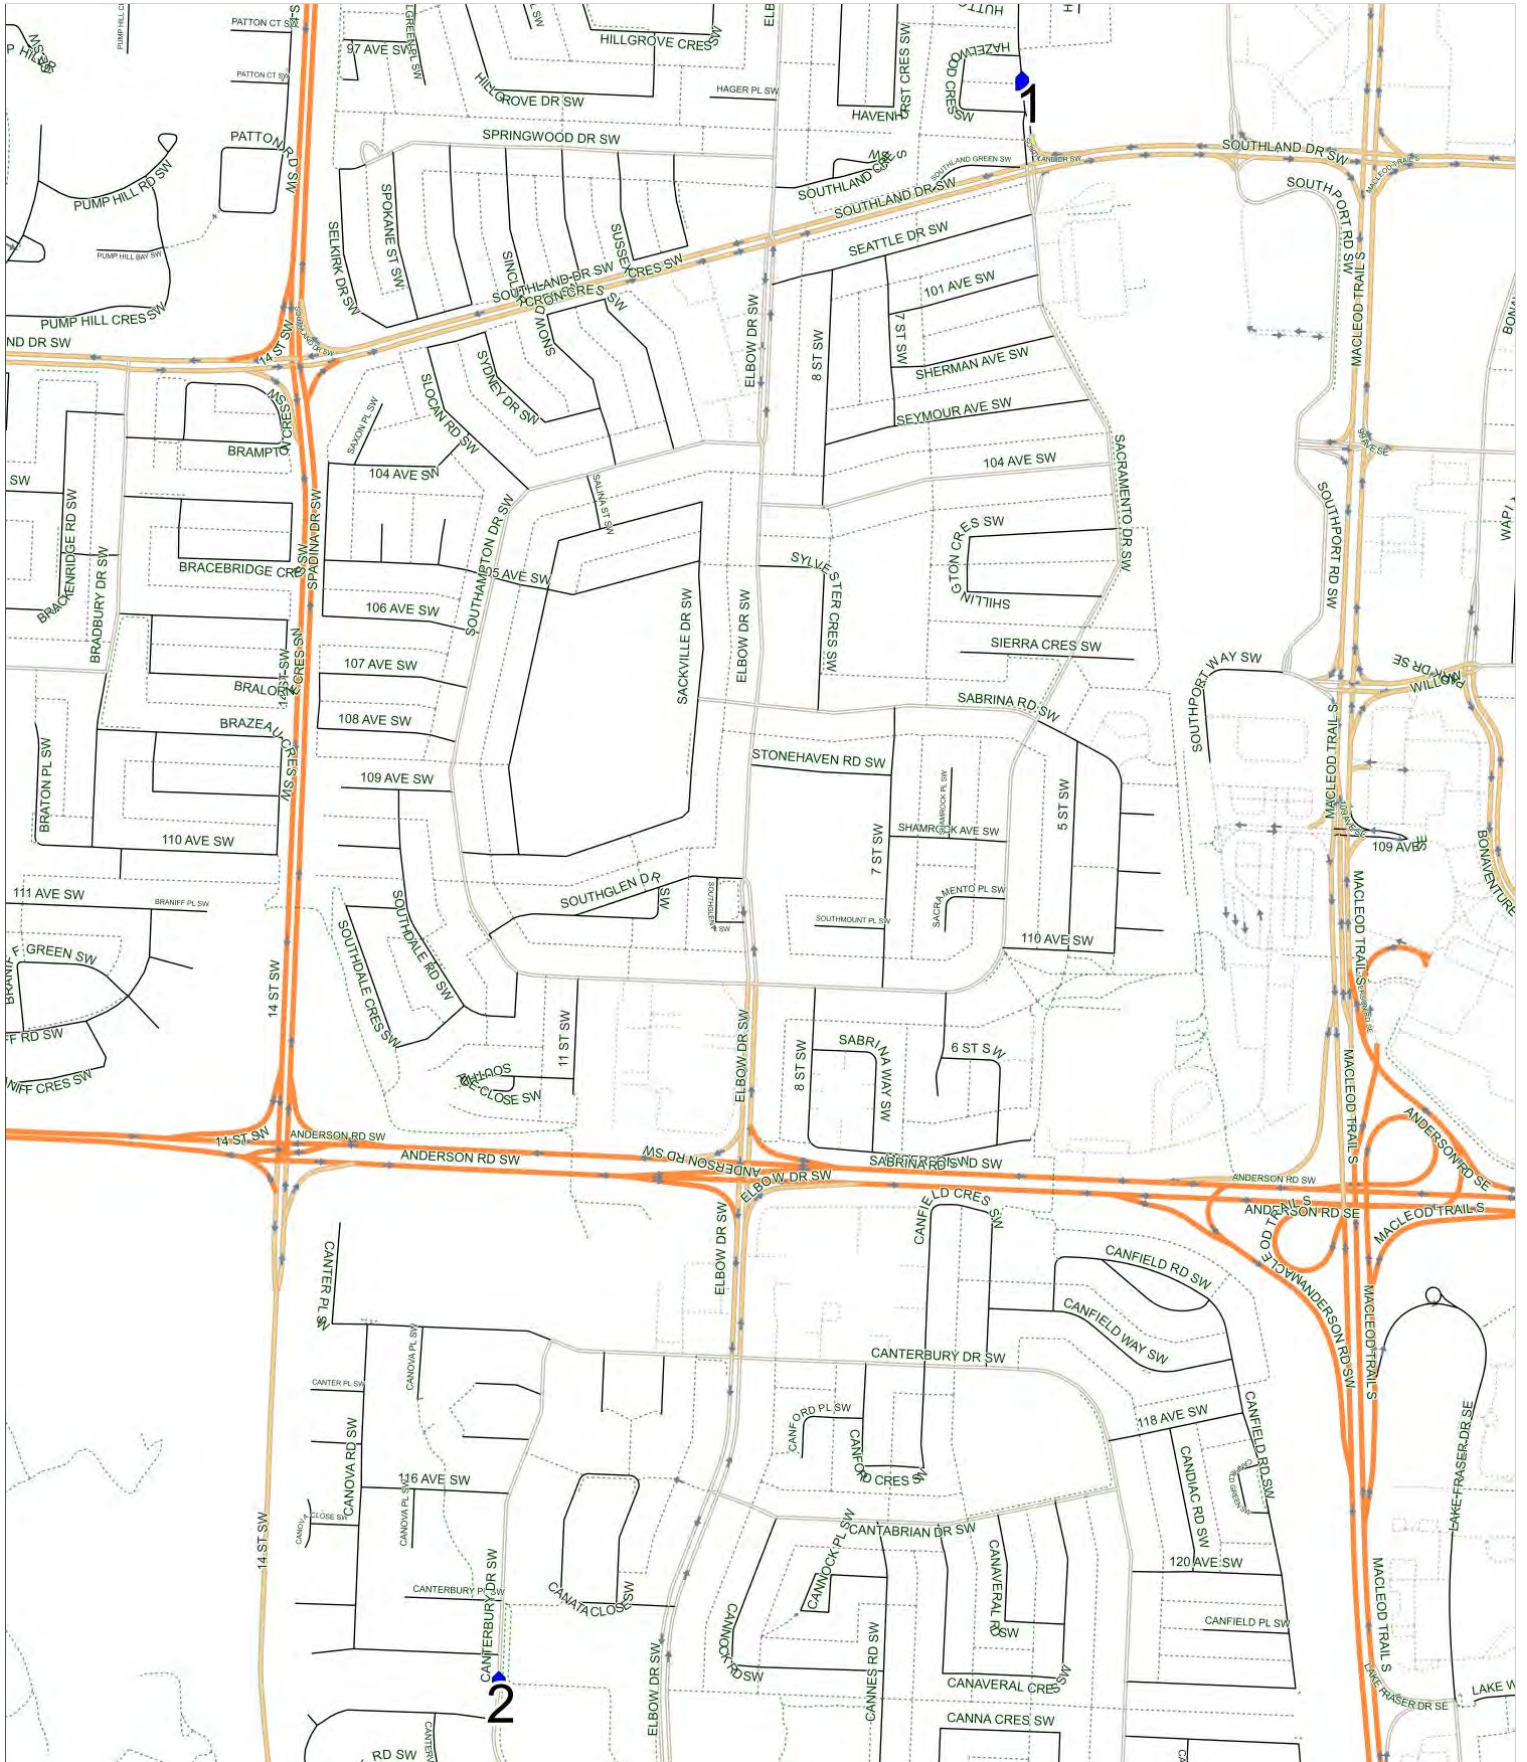

Midnapore C AM

Operator: Southland - Spruce Yard (403) 873-7268
Description: Haysboro, Canyon Meadows

Eff: 2019-09-03

#	Time	Description
1	7:24 AM	Southbound Haddon Road after Hazelwood Crescent SW (north arm) after the back alley
2	7:37 AM	Southbound Canterbury Drive (west arm) after Canova Road SW at CT Stop
3	7:50 AM	Midnapore School, Eastbound Midlake Boulevard SE

Midnapore C PM (MTWR)

Operator: Southland - Spruce Yard (403) 873-7268
Description: Haysboro, Canyon Meadows

Eff: 2019-09-03

#	Time	Description
1	2:40 PM	Midnapore School, Eastbound Midlake Boulevard SE
2	2:51 PM	Northbound Canterbury Drive after Canova Road SW at mailboxes
3	3:02 PM	Southbound Haddon Road after Hazelwood Crescent SW (north arm) after the back alley

R.T. Alderman/Maple Ridge H PM/Midnapore C PM (F) (F)

Operator: Southland - Spruce Yard (403) 873-7268
 Description: Mahogany, McKenzie Towne, Haysboro, Canyon Meadows

Eff: 2019-09-03

#	Time	Description
1	12:15 PM	Midnapore School, Eastbound Midlake Boulevard SE
2	12:25 PM	Northbound Canterbury Drive after Canova Road SW at mailboxes
3	12:40 PM	R.T. Alderman School / Maple Ridge School, Eastbound Mapleton Drive SE
4	12:51 PM	Southbound Haddon Road after Hazelwood Crescent SW (north arm) after the back alley
5	1:09 PM	Eastbound McKenzie Towne Drive after Elgin Way SE at CT Stop
6	1:20 PM	Westbound Mahogany Boulevard after Mahogany Way SE (east arm) at mailboxes