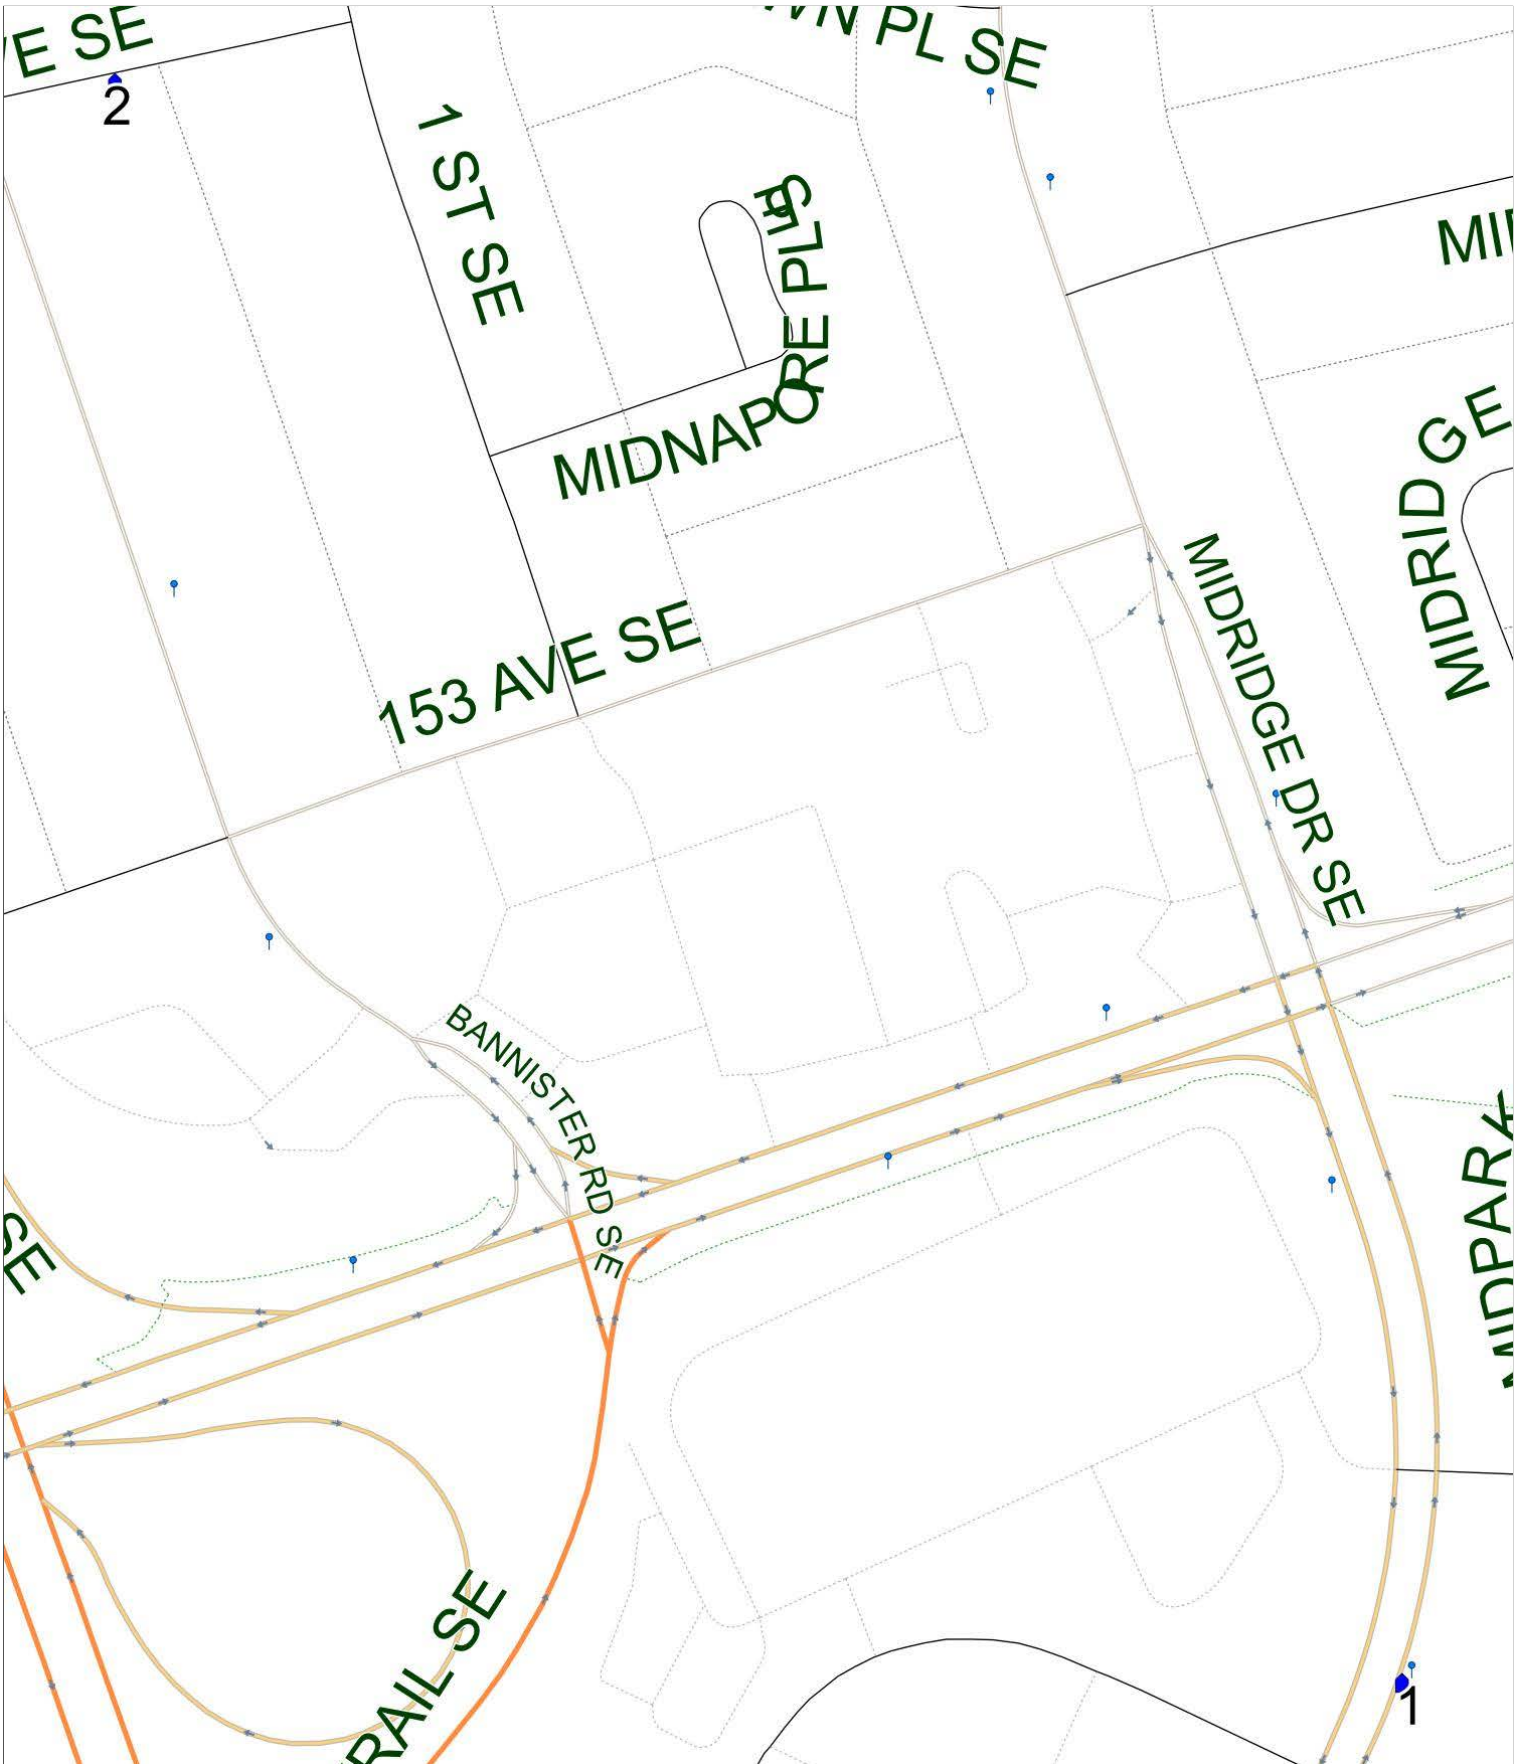

MidSun A AM

Operator: Southland - Spruce Yard (403) 873-7268
Description: Midnapore

Eff: 2019-09-03

#	Time	Description
1	8:46 AM	Northbound Midpark Boulevard after Midpark Drive SE (north arm) at CT Stop
2	8:50 AM	Eastbound 151 Avenue after Bannister Road SE
3	9:00 AM	MidSun School, Southbound Sunmills Drive SE

MidSun A PM (MTWR)

Operator: Southland - Spruce Yard (403) 873-7268
Description: Midnapore

Eff: 2019-09-03

#	Time	Description
1	4:00 PM	MidSun School, Southbound Sunmills Drive SE
2	4:07 PM	Northbound Midpark Boulevard after Midpark Drive SE (north arm) at CT Stop
3	4:10 PM	Eastbound 151 Avenue after Bannister Road SE

MidSun A PM (F)

Operator: Southland - Spruce Yard (403) 873-7268
Description: Midnapore

Eff: 2019-09-03

#	Time	Description
1	1:00 PM	MidSun School, Southbound Sunmills Drive SE
2	1:07 PM	Northbound Midpark Boulevard after Midpark Drive SE (north arm) at CT Stop
3	1:11 PM	Eastbound 151 Avenue after Bannister Road SE