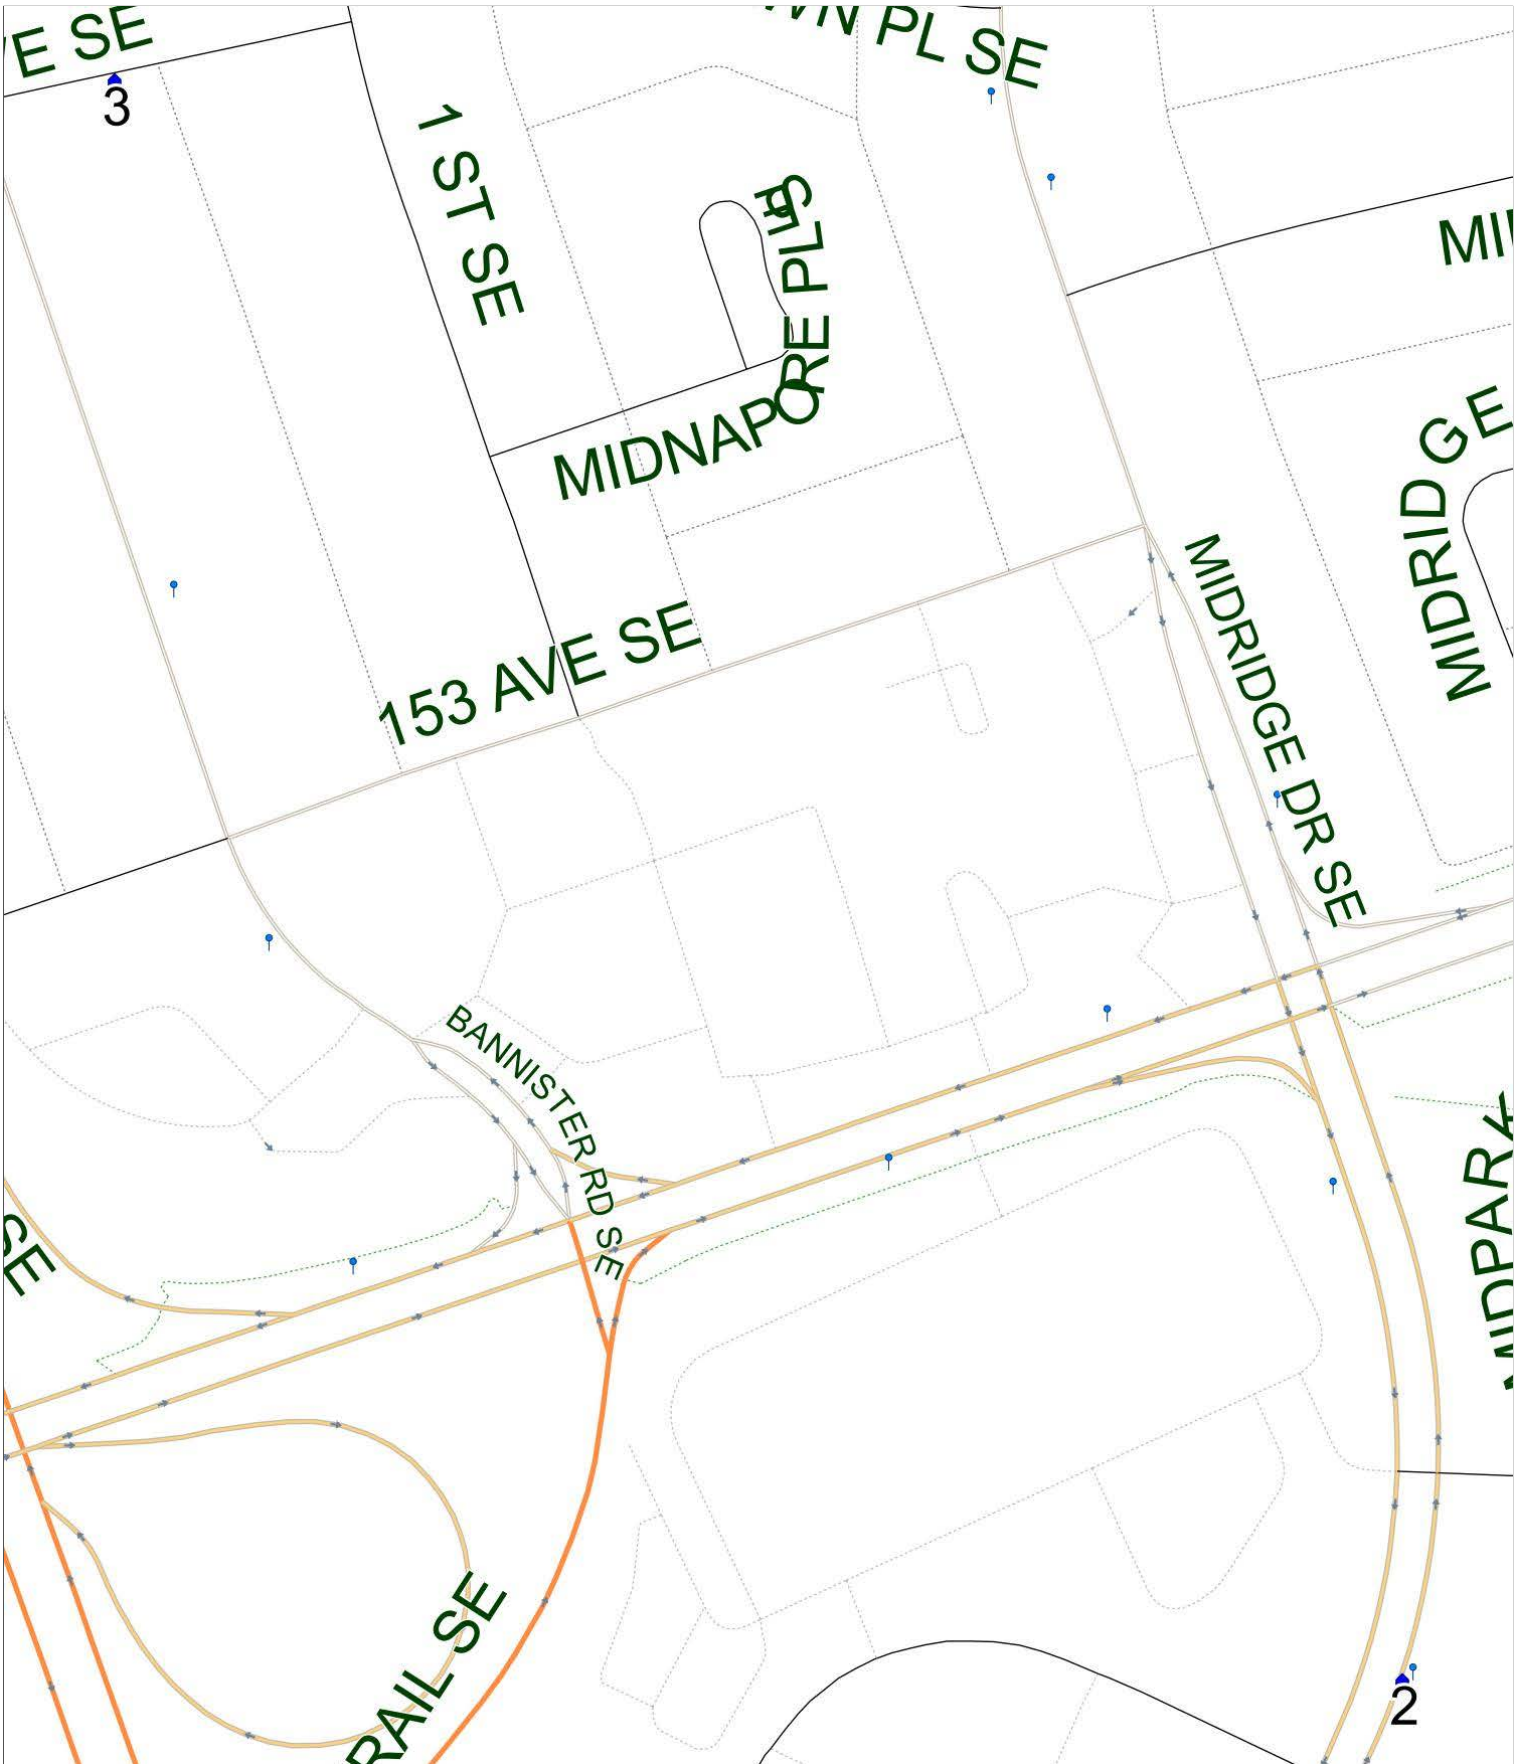

MidSun A AM

Operator: Southland - Spruce Yard (403) 873-7268
Description: Midnapore

Eff: 2019-09-03

#	Time	Description
1	8:46 AM	Northbound Midpark Boulevard after Midpark Drive SE (north arm) at CT Stop
2	8:50 AM	Eastbound 151 Avenue after Bannister Road SE
3	9:00 AM	MidSun School, Southbound Sunmills Drive SE

MidSun A PM (MTWR)

Operator: Southland - Spruce Yard (403) 873-7268
Description: Midnapore

Eff: 2019-09-03

#	Time	Description
1	4:00 PM	MidSun School, Southbound Sunmills Drive SE
2	4:07 PM	Northbound Midpark Boulevard after Midpark Drive SE (north arm) at CT Stop
3	4:10 PM	Eastbound 151 Avenue after Bannister Road SE

MidSun A PM (F)

Operator: Southland - Spruce Yard (403) 873-7268
Description: Midnapore

Eff: 2019-09-03

#	Time	Description
1	1:00 PM	MidSun School, Southbound Sunmills Drive SE
2	1:07 PM	Northbound Midpark Boulevard after Midpark Drive SE (north arm) at CT Stop
3	1:11 PM	Eastbound 151 Avenue after Bannister Road SE