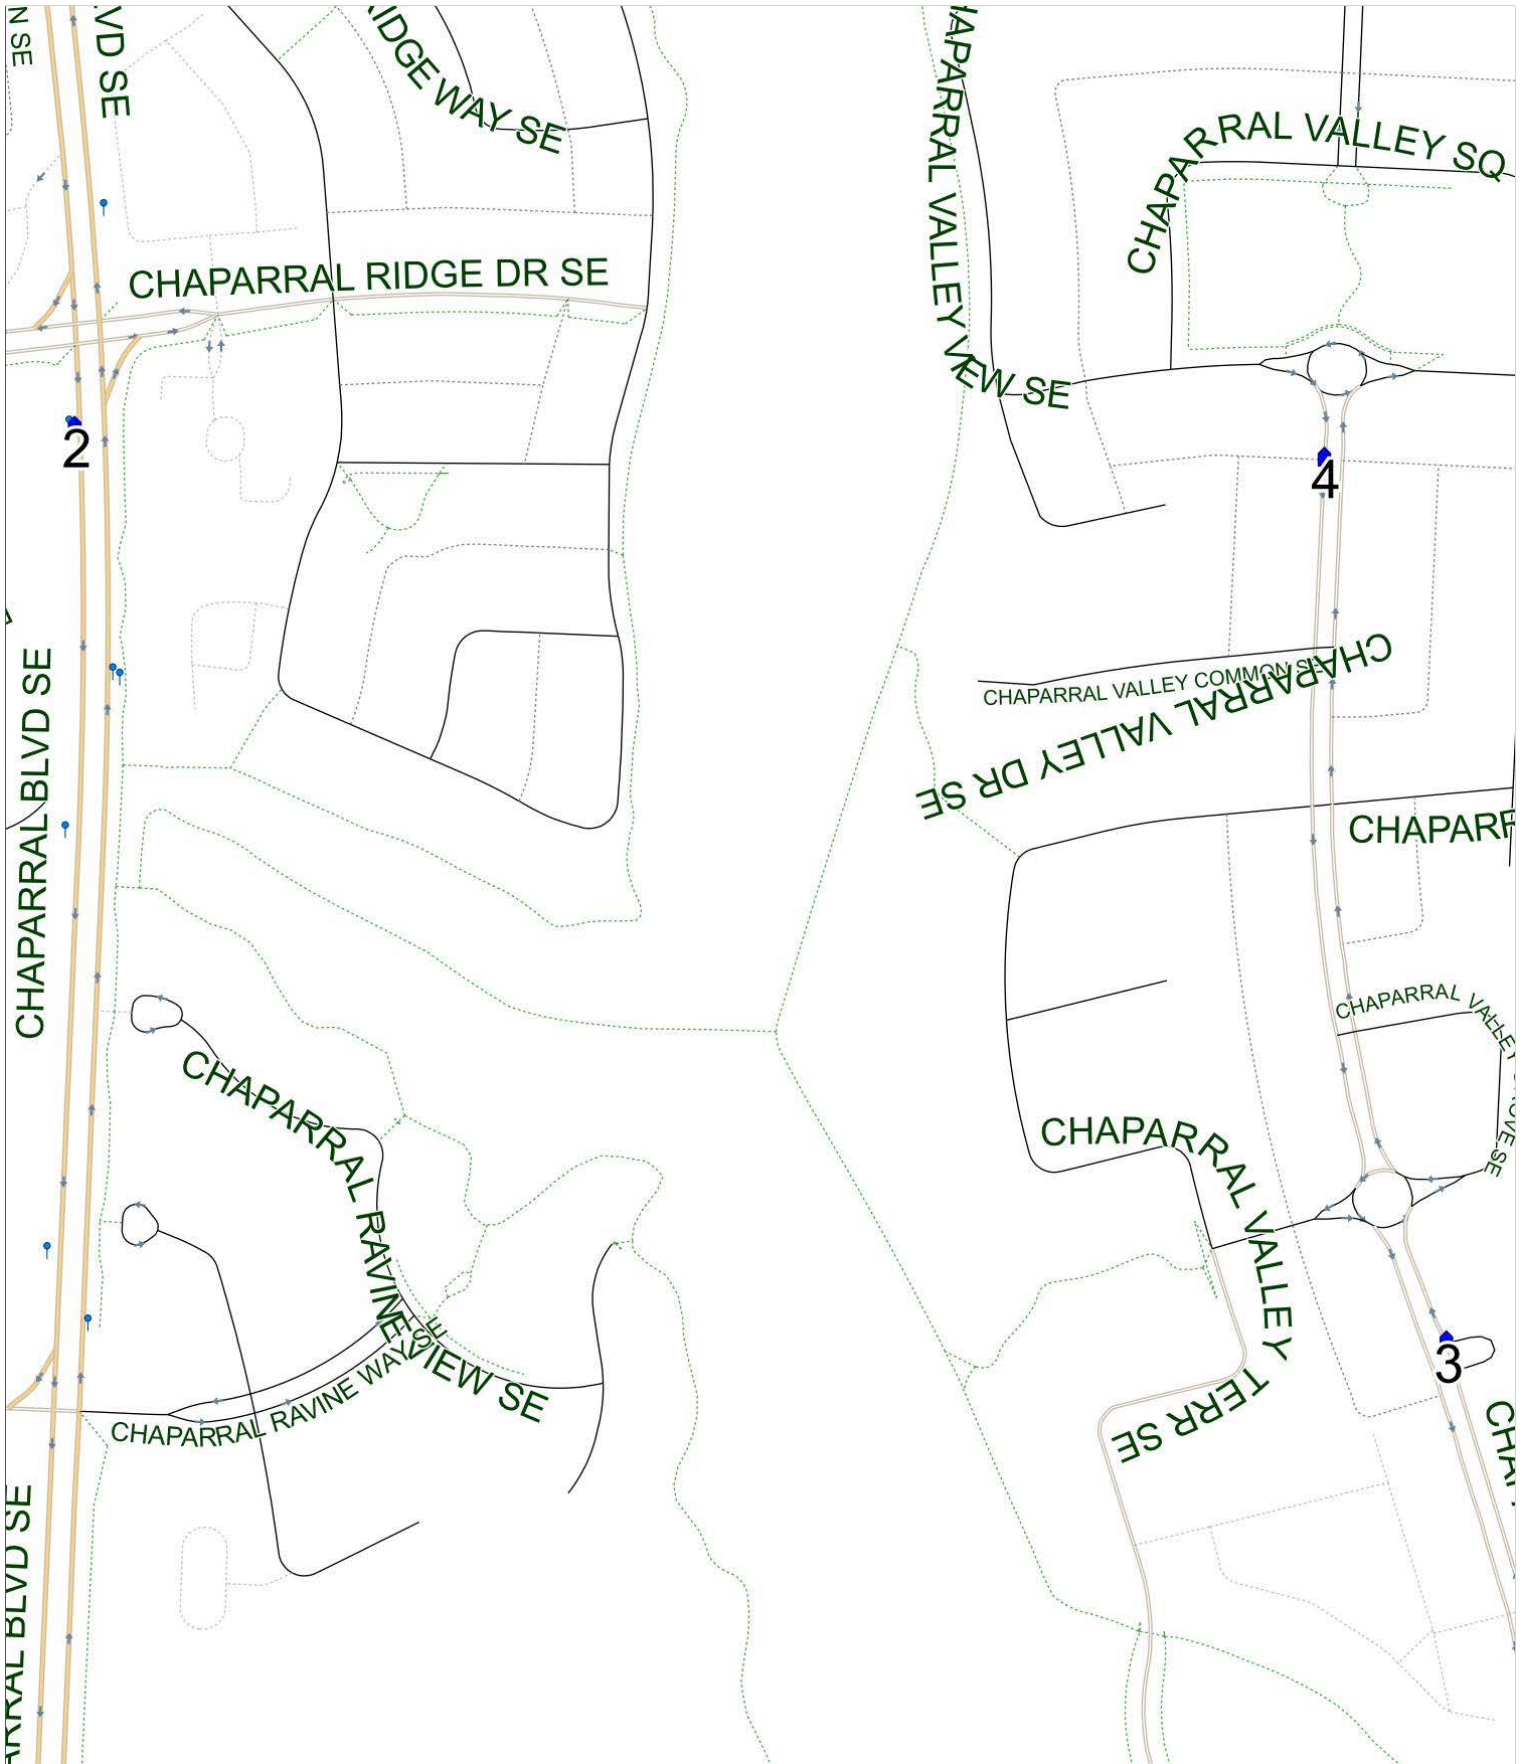

# MidSun C AM

Operator: Southland - Spruce Yard (403) 873-7268  
Description: Chaparral

Eff: 2019-09-03

#	Time	Description
1	8:48 AM	Southbound Chaparral Valley Drive after Chaparral Valley View SE at CT Stop
2	8:51 AM	Southbound Chaparral Valley Drive across Chaparral Valley Manor SE
3	8:56 AM	Northbound Chaparral Boulevard after Chaparral Ridge Drive SE at CT Stop
4	9:00 AM	MidSun School, Southbound Sunmills Drive SE

### MidSun C PM (MTWR)

Operator: Southland - Spruce Yard (403) 873-7268  
Description: Chaparral

Eff: 2019-09-03

#	Time	Description
1	4:00 PM	MidSun School, Southbound Sunmills Drive SE
2	4:04 PM	Southbound Chaparral Boulevard after Chaparral Ridge Drive SE at CT Stop
3	4:08 PM	Northbound Chaparral Valley Drive at Chaparral Valley Manor SE
4	4:12 PM	Southbound Chaparral Valley Drive after Chaparral Valley View SE at CT Stop

### MidSun C PM (F) (F)

Operator: Southland - Spruce Yard (403) 873-7268  
Description: Chaparral

Eff: 2019-09-03

#	Time	Description
1	1:00 PM	MidSun School, Southbound Sunmills Drive SE
2	1:04 PM	Southbound Chaparral Boulevard after Chaparral Ridge Drive SE at CT Stop
3	1:08 PM	Northbound Chaparral Valley Drive at Chaparral Valley Manor SE
4	1:12 PM	Southbound Chaparral Valley Drive after Chaparral Valley View SE at CT Stop