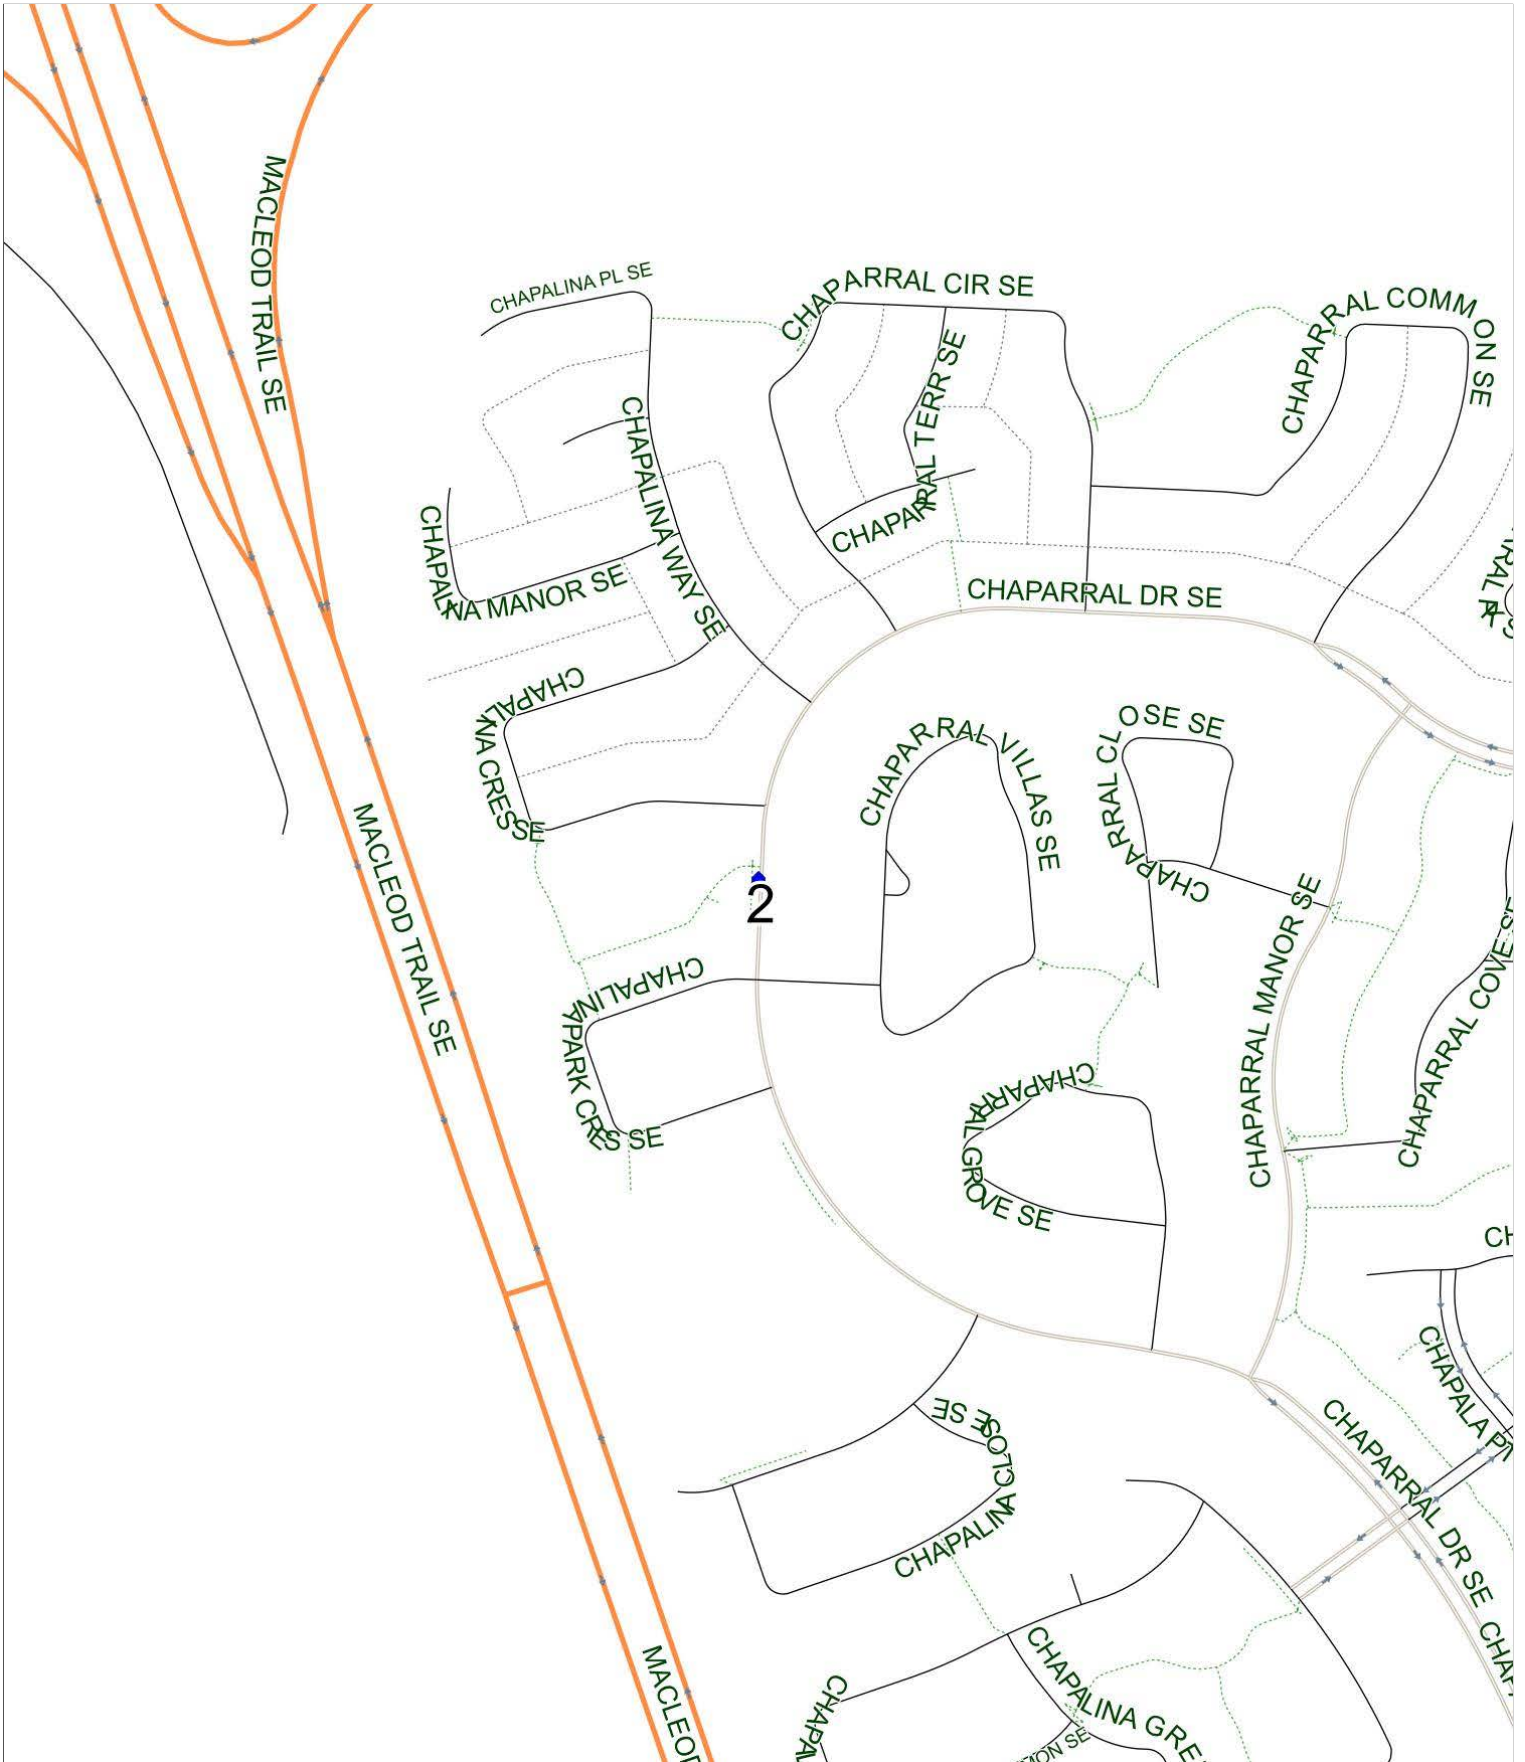

# MidSun D AM

Operator: Southland - Spruce Yard (403) 873-7268  
Description: Chaparral

Eff: 2019-09-03

#	Time	Description
1	8:51 AM	Southbound Chaparral Drive after Chapalina Crescent SE at green space
2	9:00 AM	MidSun School, Southbound Sunmills Drive SE

### MidSun D PM (MTWR)

Operator: Southland - Spruce Yard (403) 873-7268  
Description: Chaparral

Eff: 2019-09-03

#	Time	Description
1	4:00 PM	MidSun School, Southbound Sunmills Drive SE
2	4:07 PM	Southbound Chaparral Drive after Chapalina Crescent SE at green space

### MidSun D PM (F)

Operator: Southland - Spruce Yard (403) 873-7268  
Description: Chaparral

Eff: 2019-09-03

#	Time	Description
1	1:00 PM	MidSun School, Southbound Sunmills Drive SE
2	1:07 PM	Southbound Chaparral Drive after Chapalina Crescent SE at green space