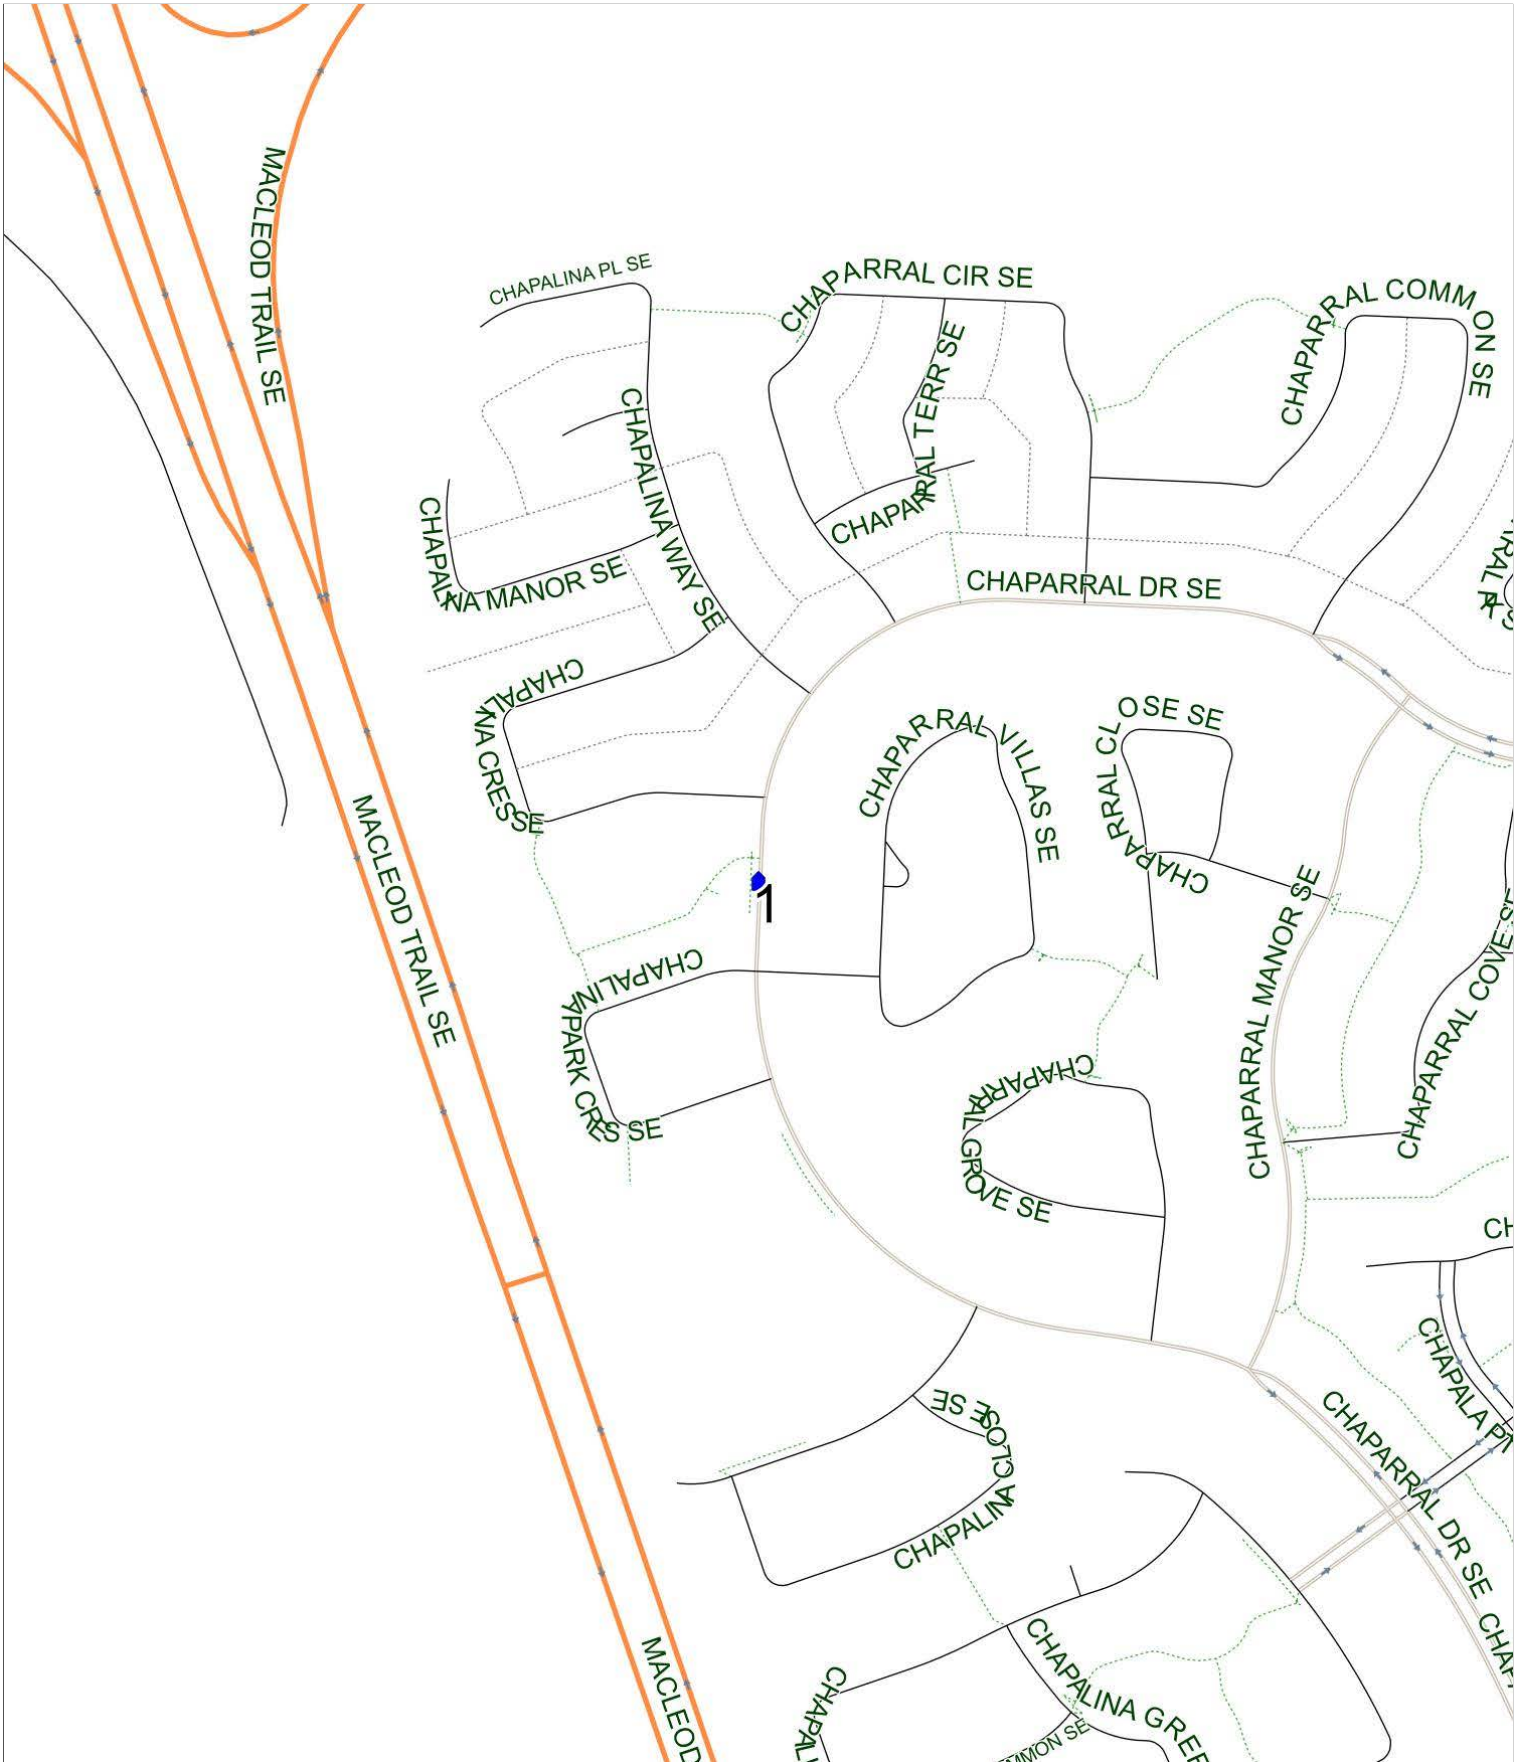

# MidSun D AM

Operator: Southland - Spruce Yard (403) 873-7268  
Description: Chaparral

Eff: 2019-09-03

#	Time	Description
1	8:51 AM	Southbound Chaparral Drive after Chapalina Crescent SE at green space
2	9:00 AM	MidSun School, Southbound Sunmills Drive SE

### MidSun D PM (MTWR)

Operator: Southland - Spruce Yard (403) 873-7268  
Description: Chaparral

Eff: 2019-09-03

#	Time	Description
1	4:00 PM	MidSun School, Southbound Sunmills Drive SE
2	4:07 PM	Southbound Chaparral Drive after Chapalina Crescent SE at green space

### MidSun D PM (F)

Operator: Southland - Spruce Yard (403) 873-7268  
Description: Chaparral

Eff: 2019-09-03

#	Time	Description
1	1:00 PM	MidSun School, Southbound Sunmills Drive SE
2	1:07 PM	Southbound Chaparral Drive after Chapalina Crescent SE at green space