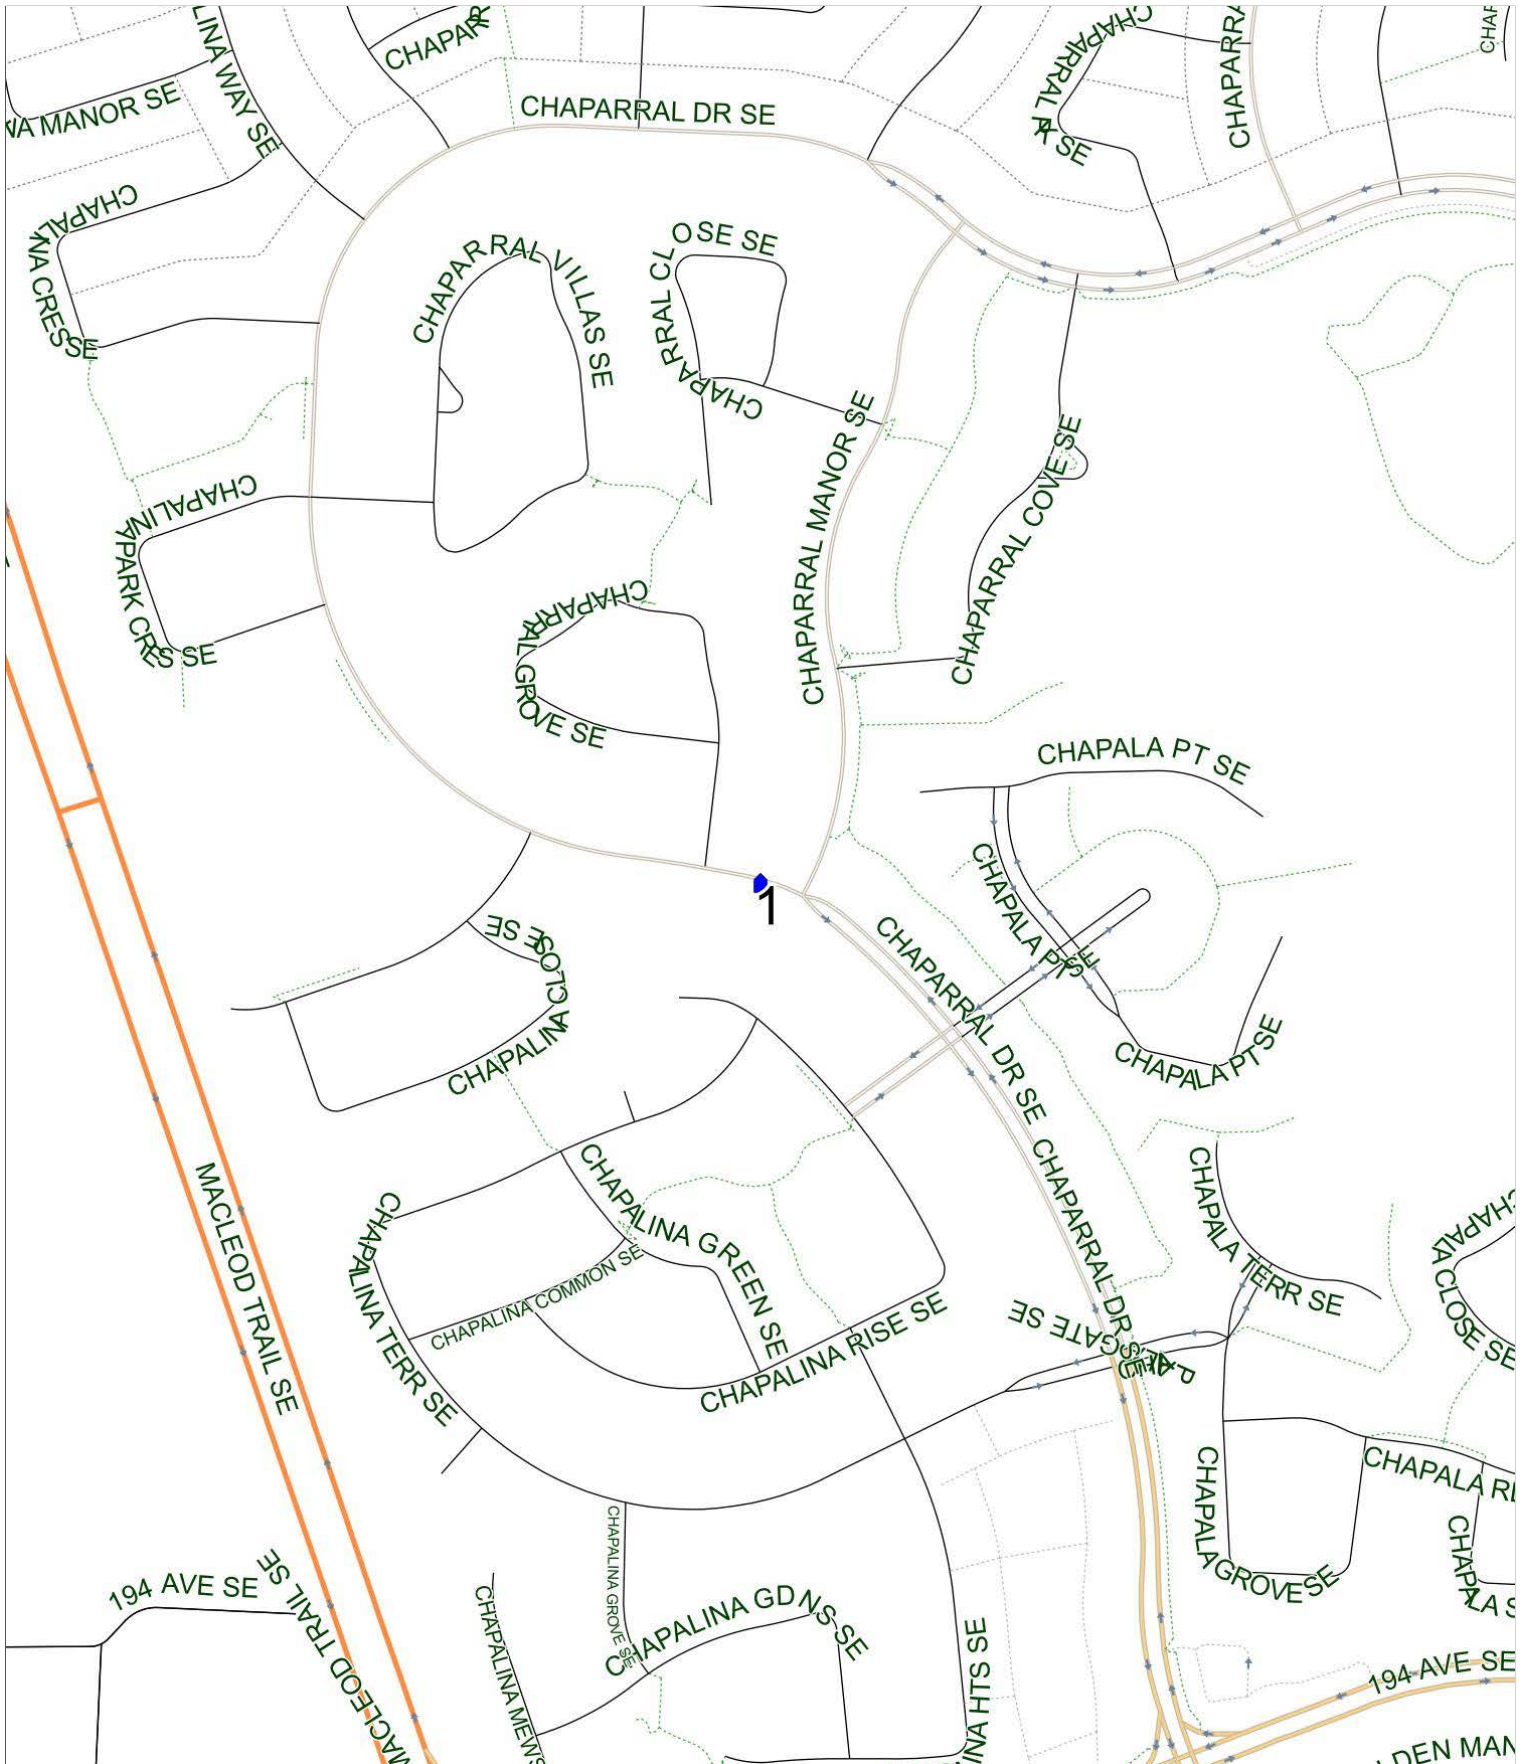

MidSun F AM

Operator: Southland - Spruce Yard (403) 873-7268
Description: Chaparral

Eff: 2019-09-03

| # | Time | Description |
|---|---------|---|
| 1 | 8:53 AM | Southbound Chaparral Drive (west arm) after Chaparral Grove SE at CT Stop |
| 2 | 9:00 AM | MidSun School, Southbound Sunmills Drive SE |

Louis Riel J/MidSun F PM (MTWR)

Operator: Southland - Spruce Yard (403) 873-7268
 Description: Chaparral, Sundance, Shawnessy, Millrise, Shawnee Slopes

Eff: 2019-09-03

| # | Time | Description |
|---|---------|---|
| 1 | 3:00 PM | Louis Riel School, Northbound Oakfield Drive SW |
| 2 | 3:19 PM | Southbound Shawinigan Drive after Shannon Drive SW at CT Stop |
| 3 | 3:34 PM | Southbound Chaparral Valley Drive after Chaparral Valley Common SE at mailboxes |
| 4 | 3:45 PM | Eastbound Sun Valley Blvd after Sunpark Drive SE at CT Stop |
| 5 | 3:50 PM | Eastbound Sunmills Drive after Sunlake Road SE at CT Stop |
| 6 | 4:00 PM | MidSun School, Southbound Sunmills Drive SE |
| 7 | 4:06 PM | Westbound Chaparral Drive after Chaparral Street SE at CT Stop |
| 8 | 4:10 PM | Southbound Chaparral Drive (west arm) after Chaparral Grove SE at CT Stop |
| 9 | 4:14 PM | Southbound Chaparral Drive after Chapala Terrace SE at CT Stop |