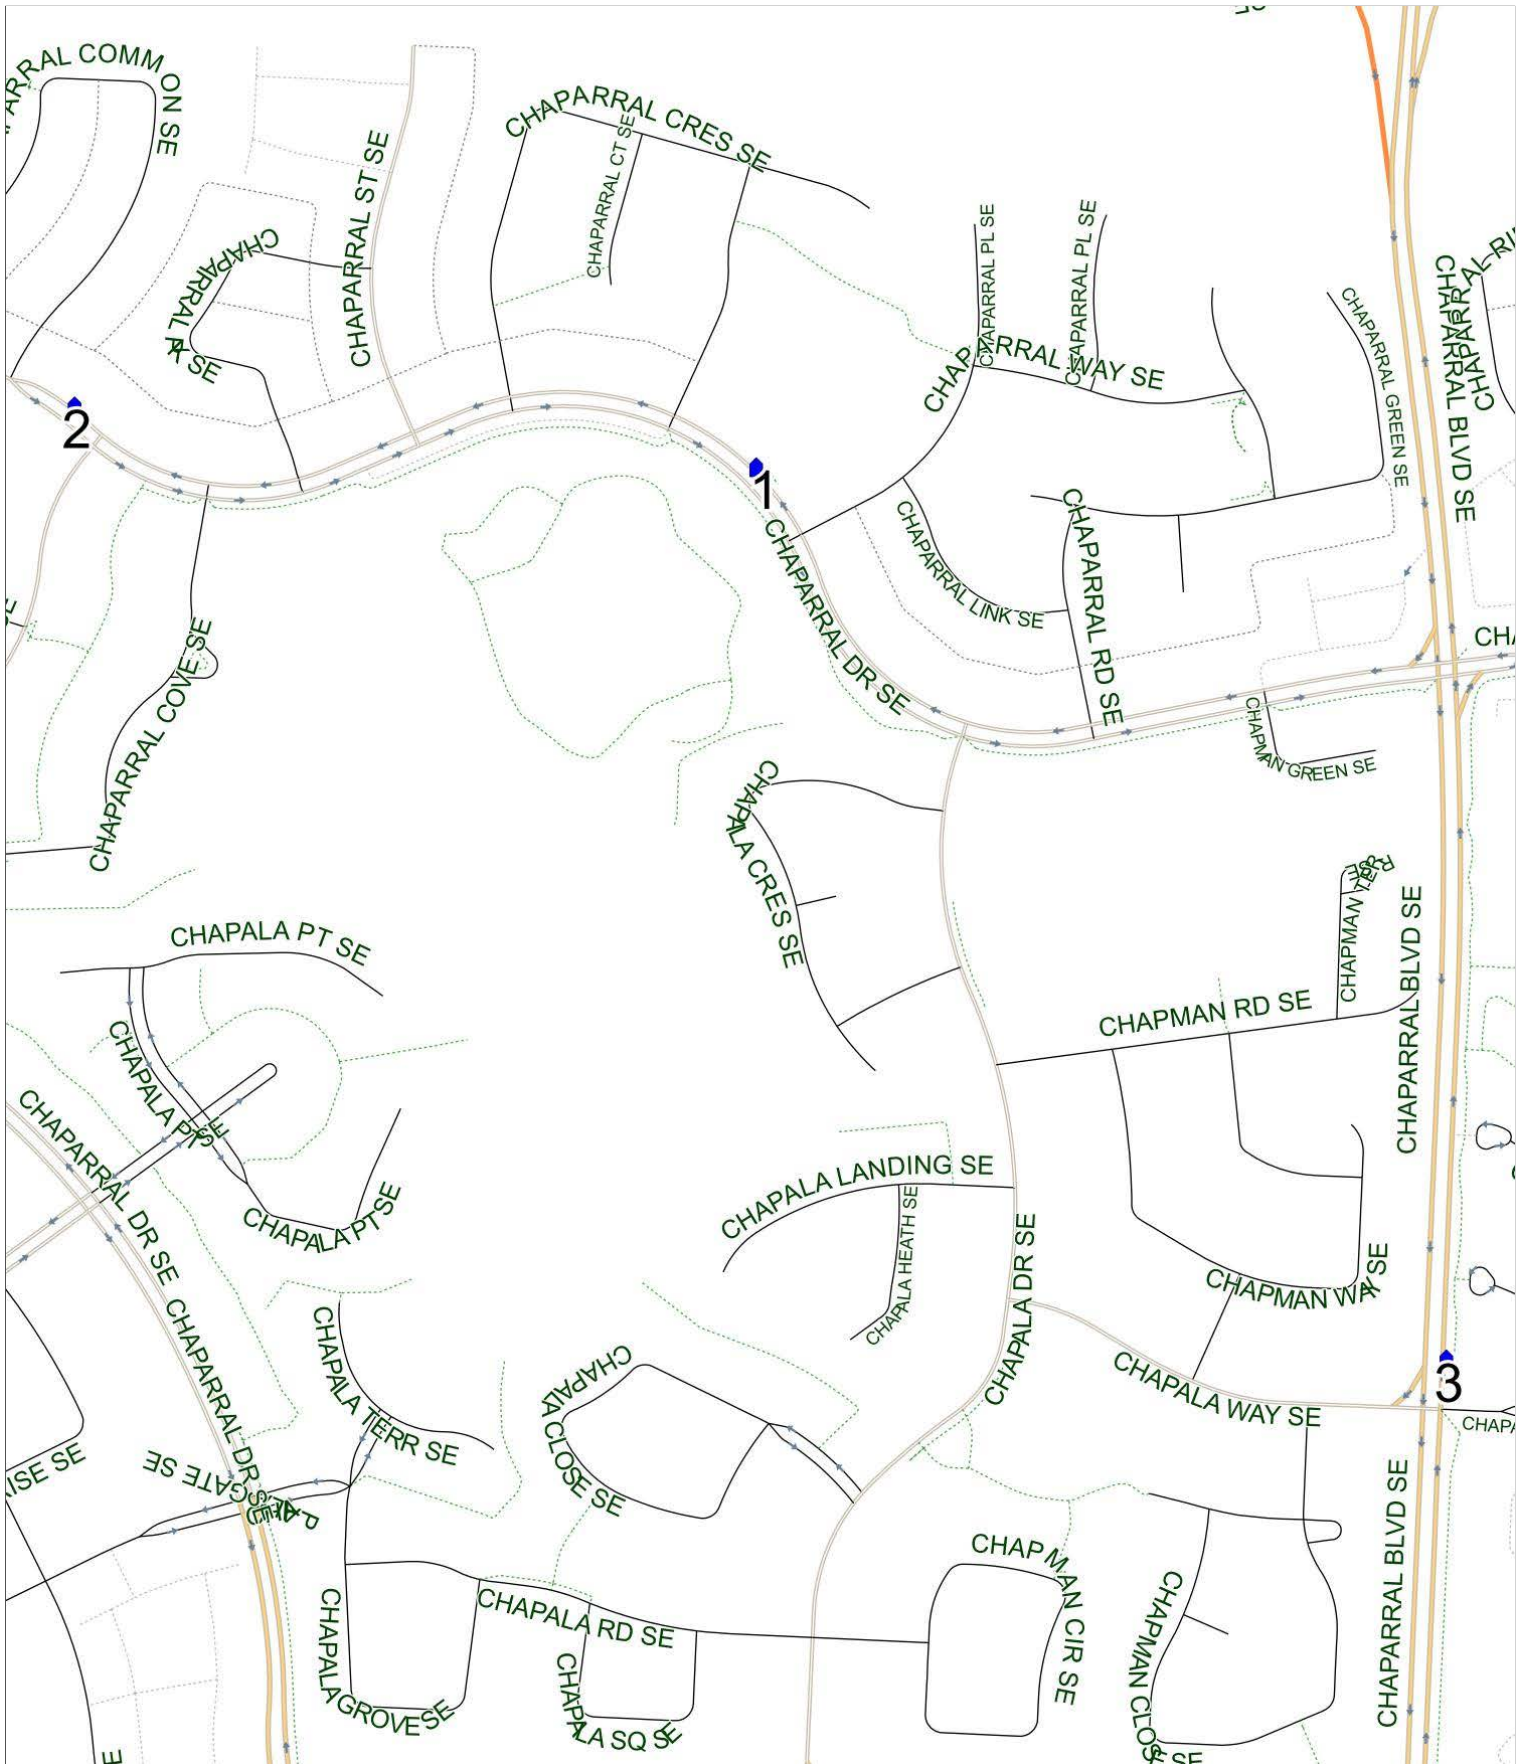

MidSun G AM

Operator: Southland - Spruce Yard (403) 873-7268
Description: Chaparral

Eff: 2019-09-03

#	Time	Description
1	8:43 AM	Westbound Chaparral Drive after Chaparral Way SE at CT Stop
2	8:46 AM	Westbound Chaparral Drive before Chaparral Common SE at CT Stop
3	8:56 AM	Northbound Chaparral Boulevard after Chaparral Ravine Way SE at CT Stop
4	9:00 AM	MidSun School, Southbound Sunmills Drive SE

MidSun G PM (MTWR)

Operator: Southland - Spruce Yard (403) 873-7268
Description: Chaparral

Eff: 2019-09-03

#	Time	Description
1	4:00 PM	MidSun School, Southbound Sunmills Drive SE
2	4:05 PM	Westbound Chaparral Drive after Chaparral Way SE at CT Stop
3	4:08 PM	Westbound Chaparral Drive before Chaparral Common SE at CT Stop
4	4:16 PM	Northbound Chaparral Boulevard after Chaparral Ravine Way SE at CT Stop

MidSun G PM (F)

Operator: Southland - Spruce Yard (403) 873-7268
Description: Chaparral

Eff: 2019-09-03

#	Time	Description
1	1:00 PM	MidSun School, Southbound Sunmills Drive SE
2	1:05 PM	Westbound Chaparral Drive after Chaparral Way SE at CT Stop
3	1:08 PM	Westbound Chaparral Drive before Chaparral Common SE at CT Stop
4	1:16 PM	Northbound Chaparral Boulevard after Chaparral Ravine Way SE at CT Stop