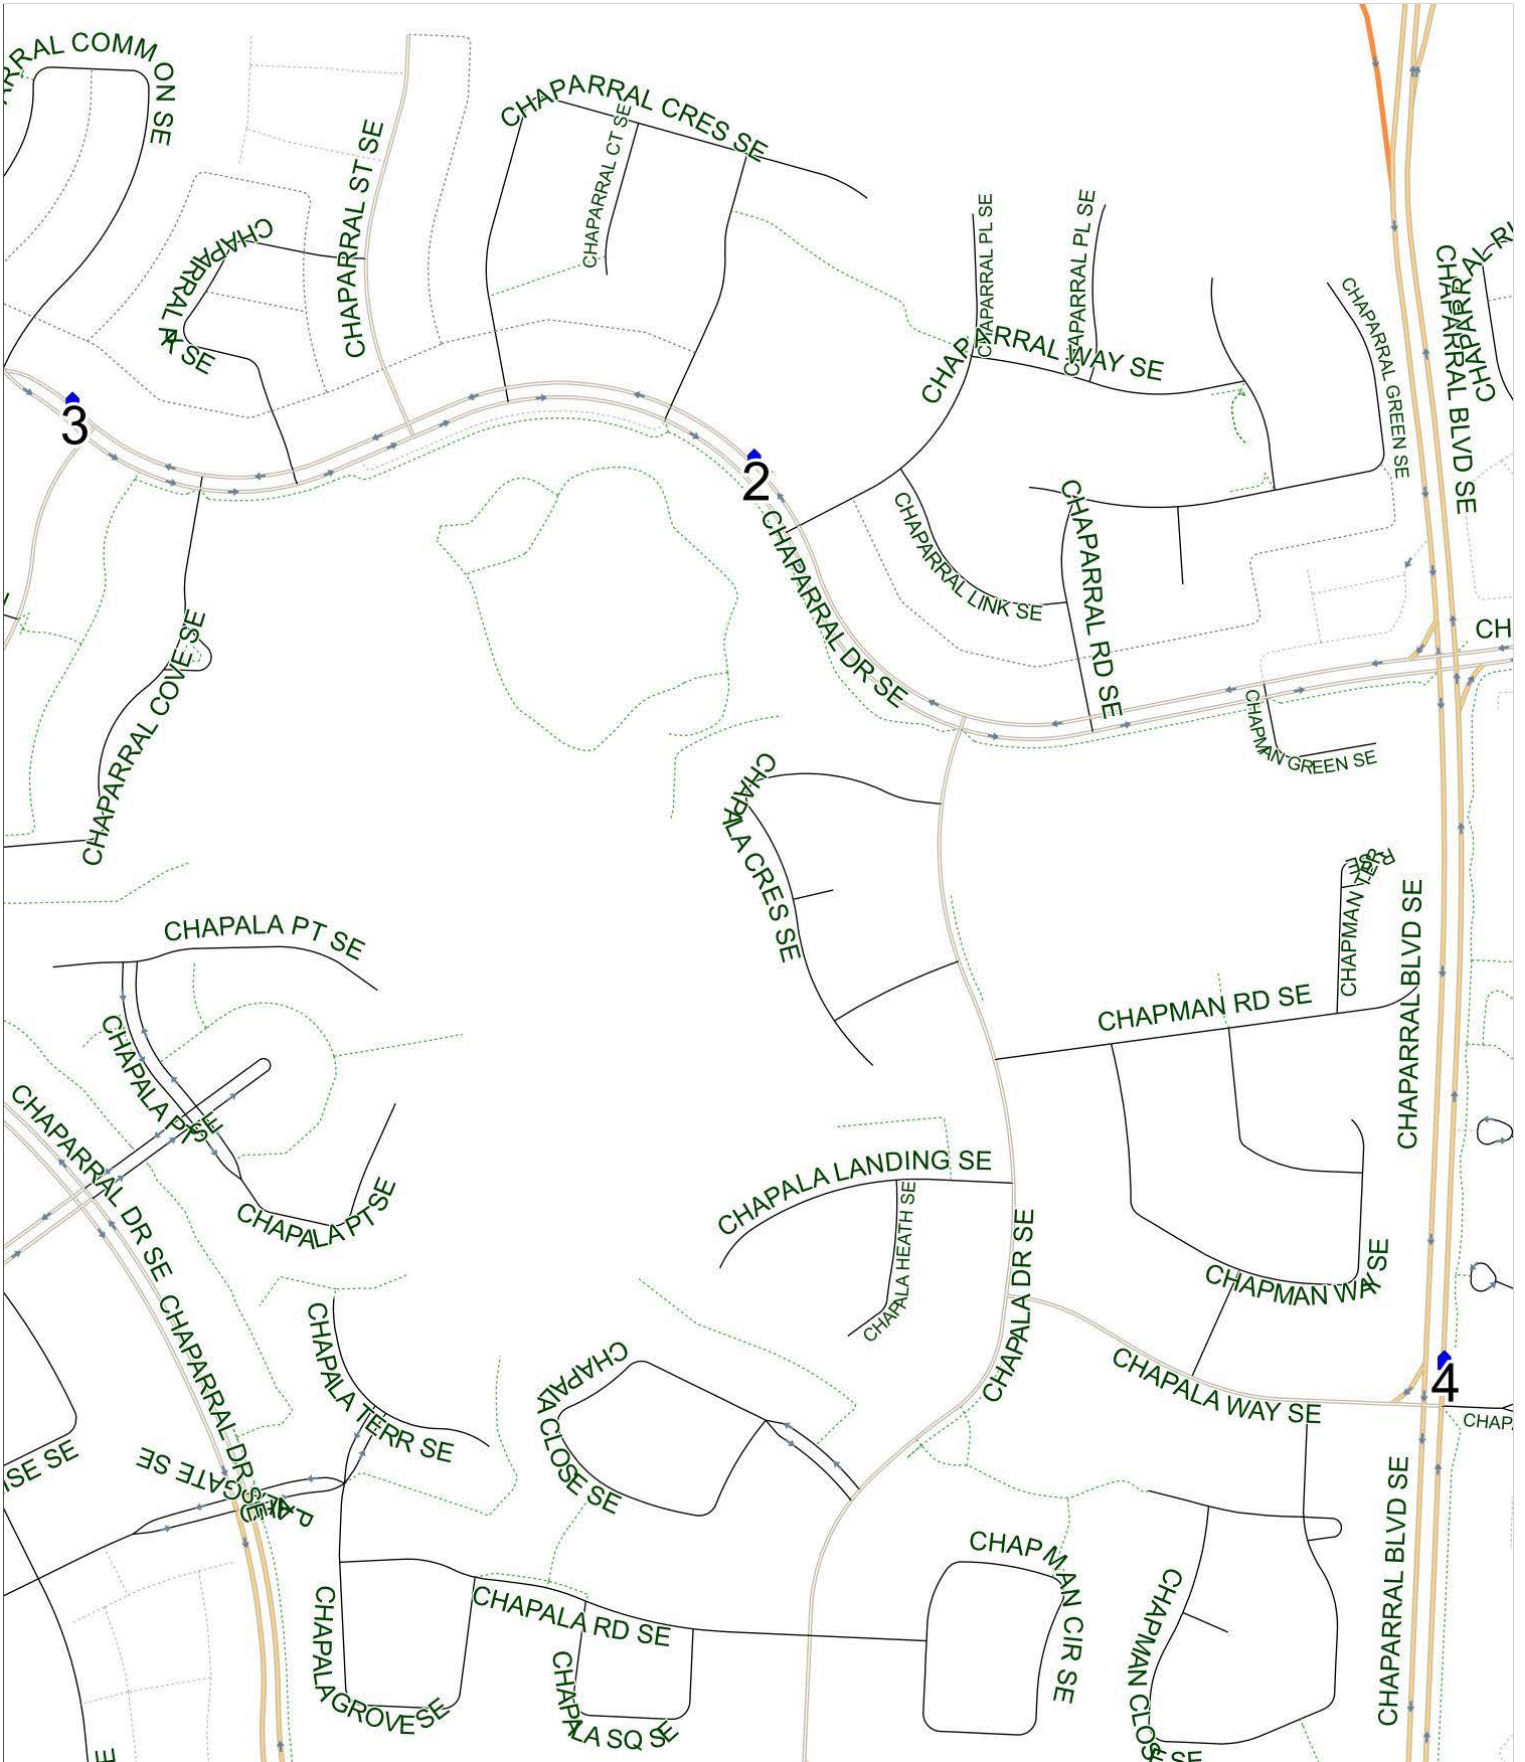

MidSun G AM

Operator: Southland - Spruce Yard (403) 873-7268
Description: Chaparral

Eff: 2019-09-03

#	Time	Description
1	8:43 AM	Westbound Chaparral Drive after Chaparral Way SE at CT Stop
2	8:46 AM	Westbound Chaparral Drive before Chaparral Common SE at CT Stop
3	8:56 AM	Northbound Chaparral Boulevard after Chaparral Ravine Way SE at CT Stop
4	9:00 AM	MidSun School, Southbound Sunmills Drive SE

MidSun G PM (MTWR)

Operator: Southland - Spruce Yard (403) 873-7268
Description: Chaparral

Eff: 2019-09-03

#	Time	Description
1	4:00 PM	MidSun School, Southbound Sunmills Drive SE
2	4:05 PM	Westbound Chaparral Drive after Chaparral Way SE at CT Stop
3	4:08 PM	Westbound Chaparral Drive before Chaparral Common SE at CT Stop
4	4:16 PM	Northbound Chaparral Boulevard after Chaparral Ravine Way SE at CT Stop

MidSun G PM (F)

Operator: Southland - Spruce Yard (403) 873-7268
Description: Chaparral

Eff: 2019-09-03

#	Time	Description
1	1:00 PM	MidSun School, Southbound Sunmills Drive SE
2	1:05 PM	Westbound Chaparral Drive after Chaparral Way SE at CT Stop
3	1:08 PM	Westbound Chaparral Drive before Chaparral Common SE at CT Stop
4	1:16 PM	Northbound Chaparral Boulevard after Chaparral Ravine Way SE at CT Stop