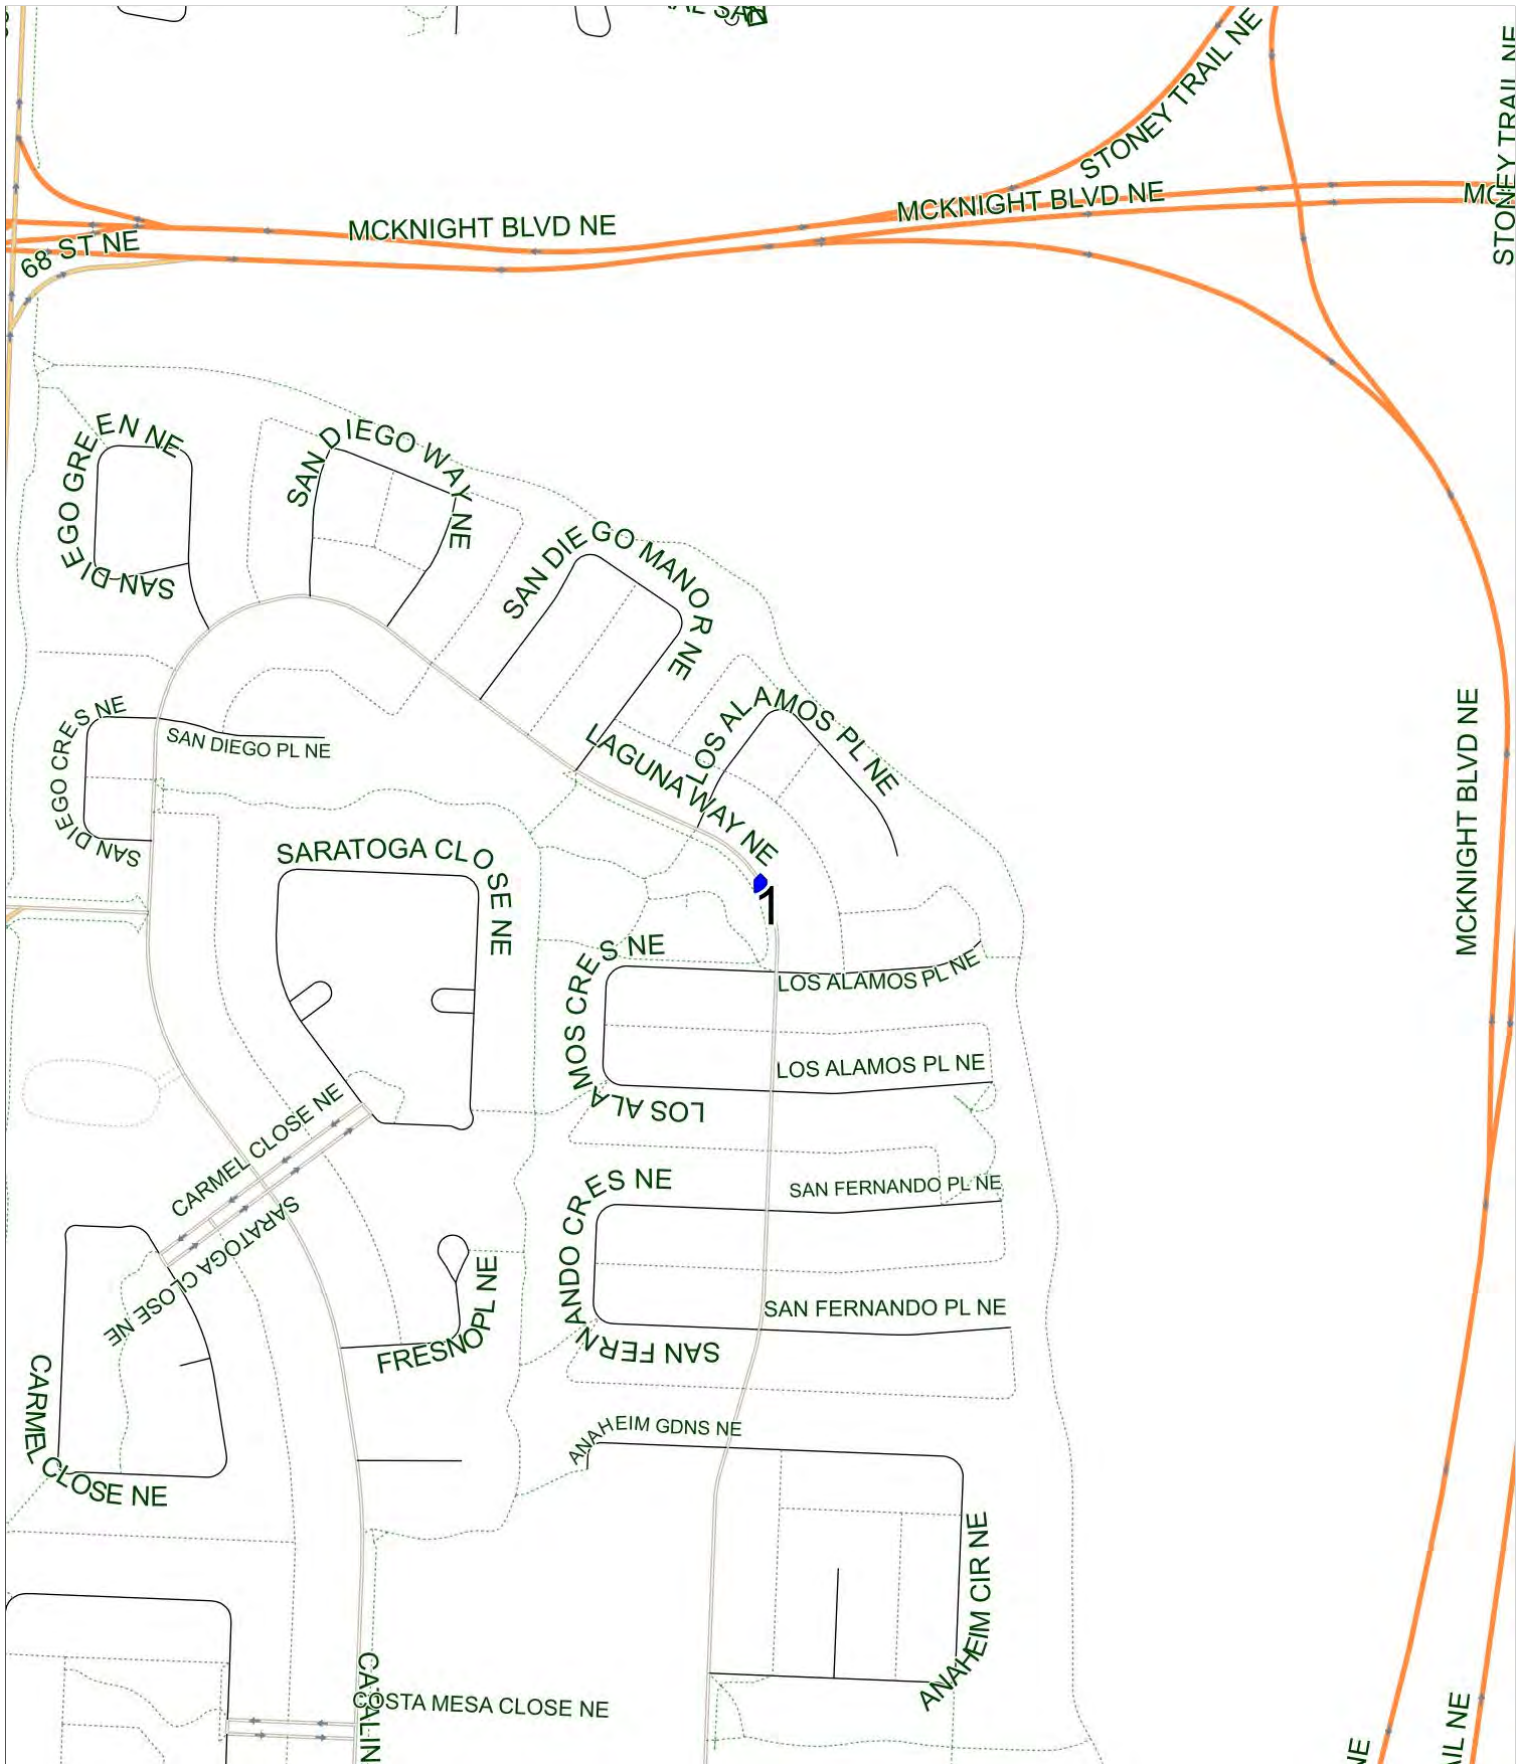

Monterey Park B AM

Operator: Southland - Ogden Yard (403) 253-9323
Description: Monterey Park

Eff: 2019-09-03

#	Time	Description
1	8:55 AM	Southbound Laguna Way after Los Alamos Place NE at the green space after the CT Stop
2	9:00 AM	Monterey Park School, Eastbound California Blvd NE

Monterey Park B PM (MTWR)

Operator: Southland - Ogden Yard (403) 253-9323
Description: Monterey Park

Eff: 2019-09-03

#	Time	Description
1	4:00 PM	Monterey Park School, Eastbound California Blvd NE
2	4:09 PM	Southbound Laguna Way after Los Alamos Place NE at the green space after the CT Stop

Monterey Park B PM (F)

Operator: Southland - Ogden Yard (403) 253-9323
Description: Monterey Park

Eff: 2019-09-03

#	Time	Description
1	1:10 PM	Monterey Park School, Eastbound California Blvd NE
2	1:18 PM	Southbound Laguna Way after Los Alamos Place NE at the green space after the CT Stop