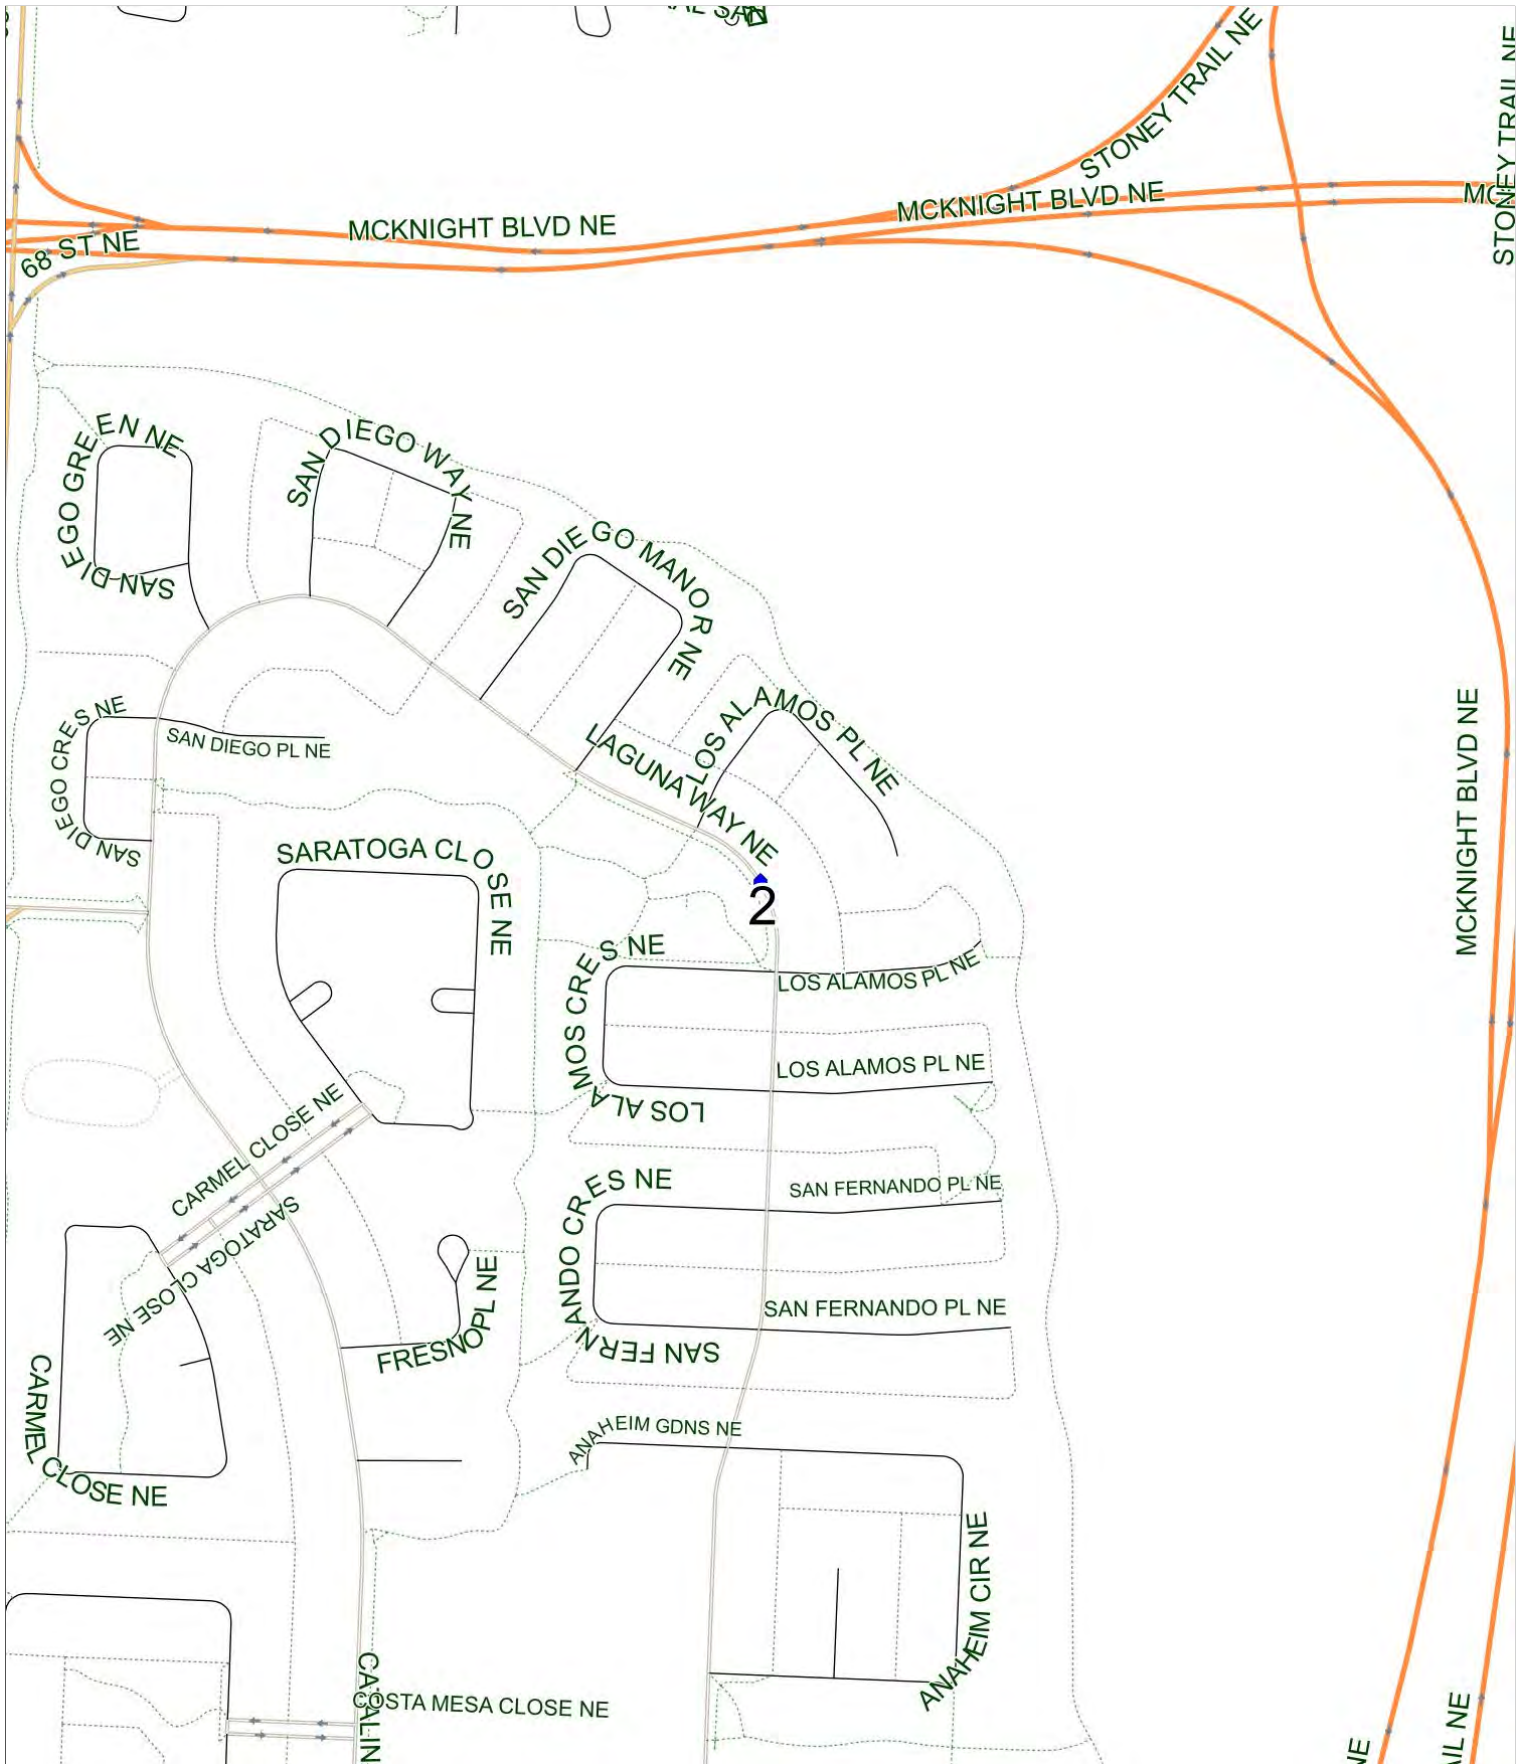

Monterey Park B AM

Operator: Southland - Ogden Yard (403) 253-9323
Description: Monterey Park

Eff: 2019-09-03

#	Time	Description
1	8:55 AM	Southbound Laguna Way after Los Alamos Place NE at the green space after the CT Stop
2	9:00 AM	Monterey Park School, Eastbound California Blvd NE

Monterey Park B PM (MTWR)

Operator: Southland - Ogden Yard (403) 253-9323
Description: Monterey Park

Eff: 2019-09-03

#	Time	Description
1	4:00 PM	Monterey Park School, Eastbound California Blvd NE
2	4:09 PM	Southbound Laguna Way after Los Alamos Place NE at the green space after the CT Stop

Monterey Park B PM (F)

Operator: Southland - Ogden Yard (403) 253-9323
Description: Monterey Park

Eff: 2019-09-03

#	Time	Description
1	1:10 PM	Monterey Park School, Eastbound California Blvd NE
2	1:18 PM	Southbound Laguna Way after Los Alamos Place NE at the green space after the CT Stop