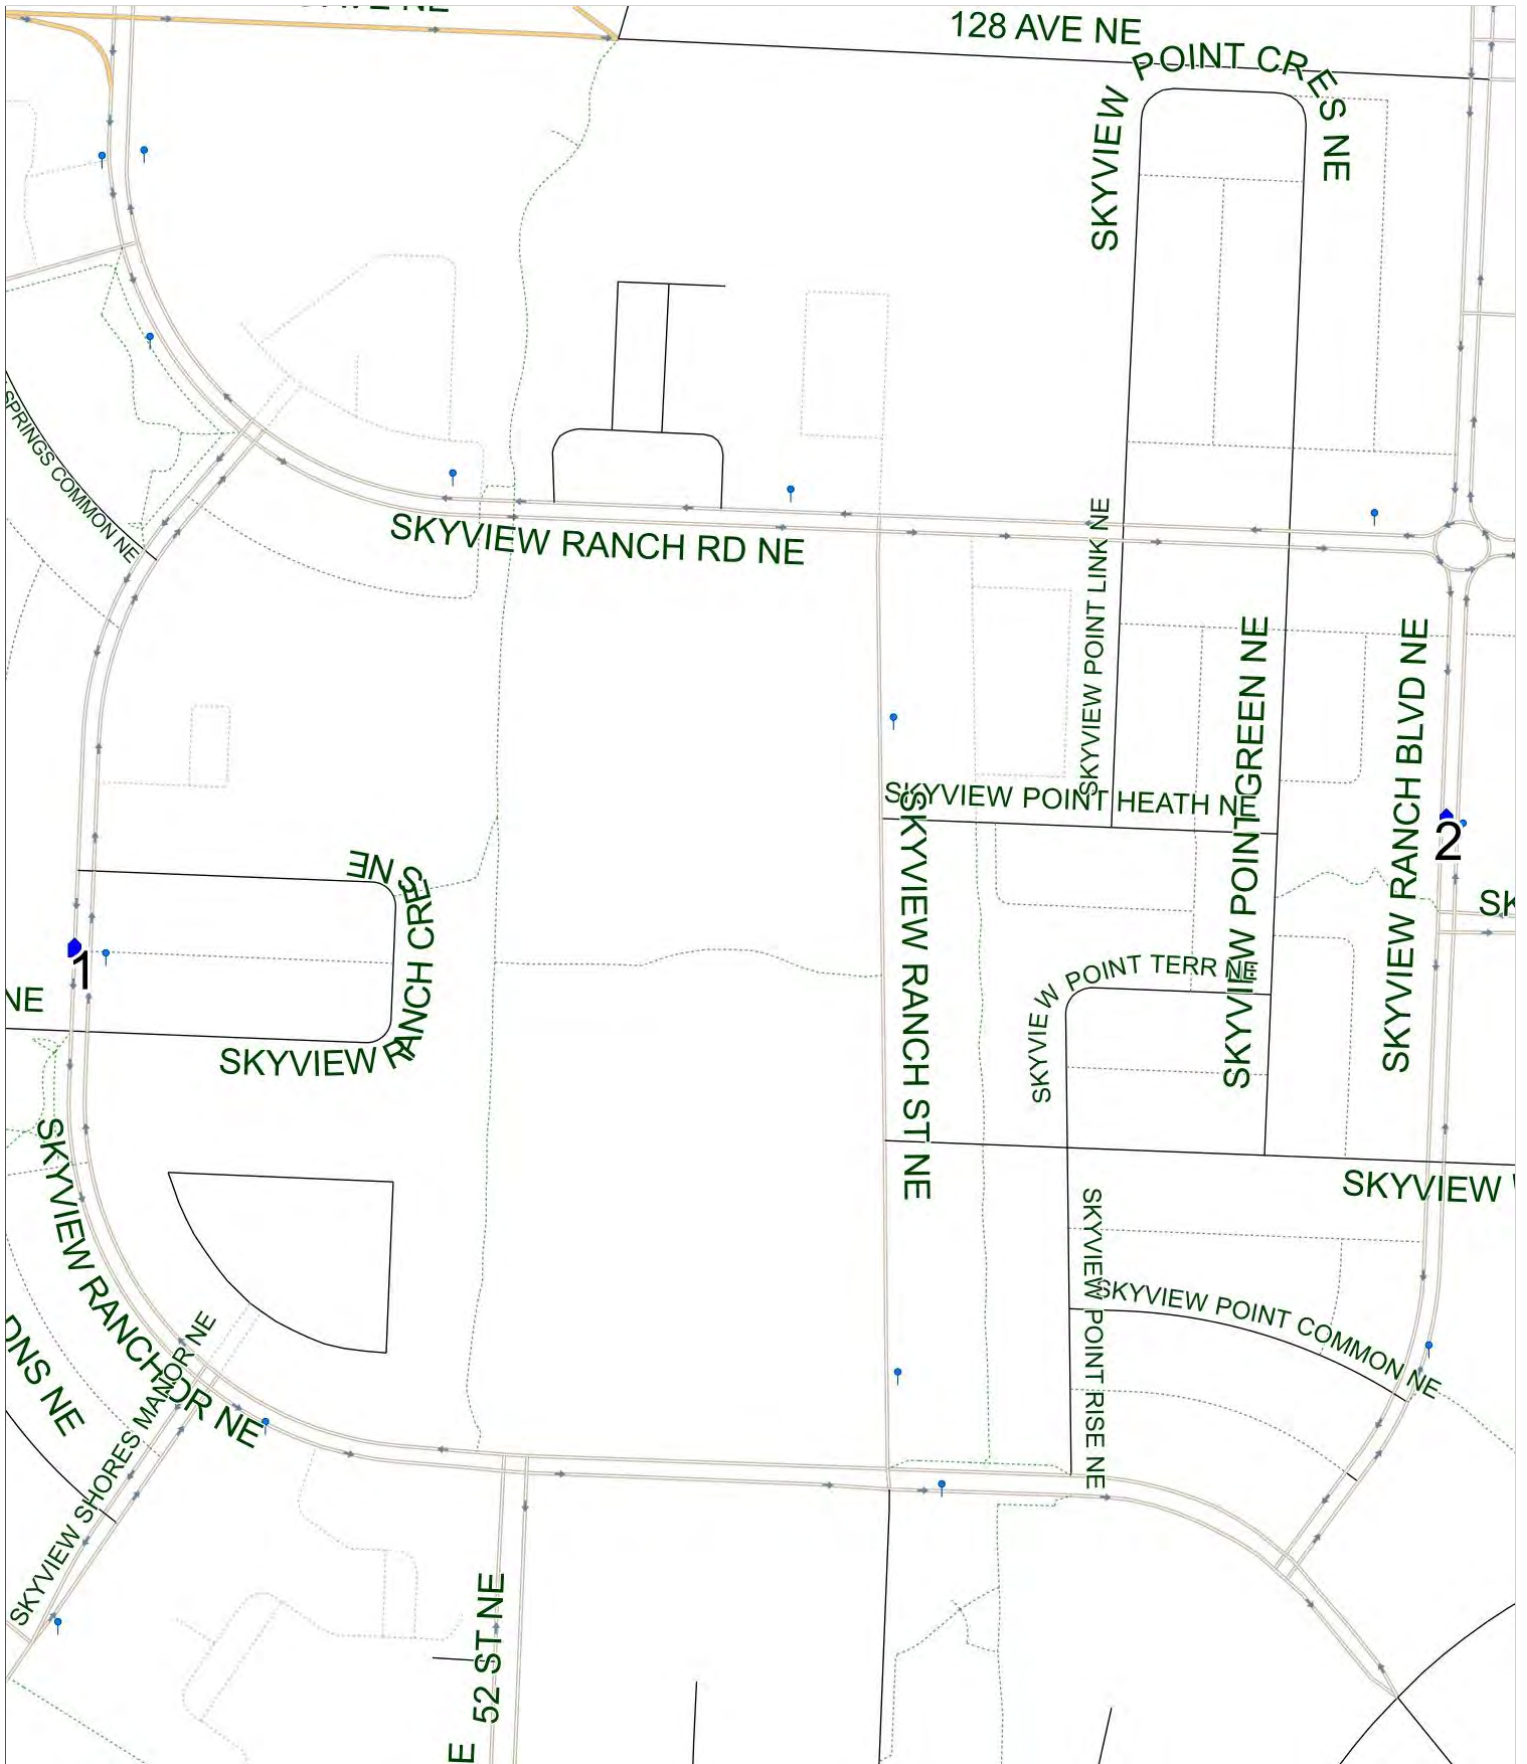

# Monterey Park C AM

Operator: Southland - Ogden Yard (403) 253-9323  
Description: Skyview Ranch

Eff: 2019-09-03

#	Time	Description
1	8:40 AM	Northbound Skyview Ranch Drive after Skyview Ranch Crescent NE (south arm)
2	8:45 AM	Southbound Skyview Ranch Blvd before Skyview Ranch Avenue NE at the green space
3	9:00 AM	Monterey Park School, Eastbound California Blvd NE

# Monterey Park C PM (MTWR)

Operator: Southland - Ogden Yard (403) 253-9323  
Description: **Skyview Ranch**

Eff: 2019-09-03

#	Time	Description
1	4:00 PM	Monterey Park School, Eastbound California Blvd NE
2	4:17 PM	Northbound Skyview Ranch Drive after Skyview Ranch Crescent NE (south arm)
3	4:22 PM	Southbound Skyview Ranch Blvd before Skyview Ranch Avenue NE at the green space

# Monterey Park C PM (F)

Operator: Southland - Ogden Yard (403) 253-9323  
Description: **Skyview Ranch**

Eff: 2019-09-03

#	Time	Description
1	1:10 PM	Monterey Park School, Eastbound California Blvd NE
2	1:27 PM	Northbound Skyview Ranch Drive after Skyview Ranch Crescent NE (south arm)
3	1:32 PM	Southbound Skyview Ranch Blvd before Skyview Ranch Avenue NE at the green space