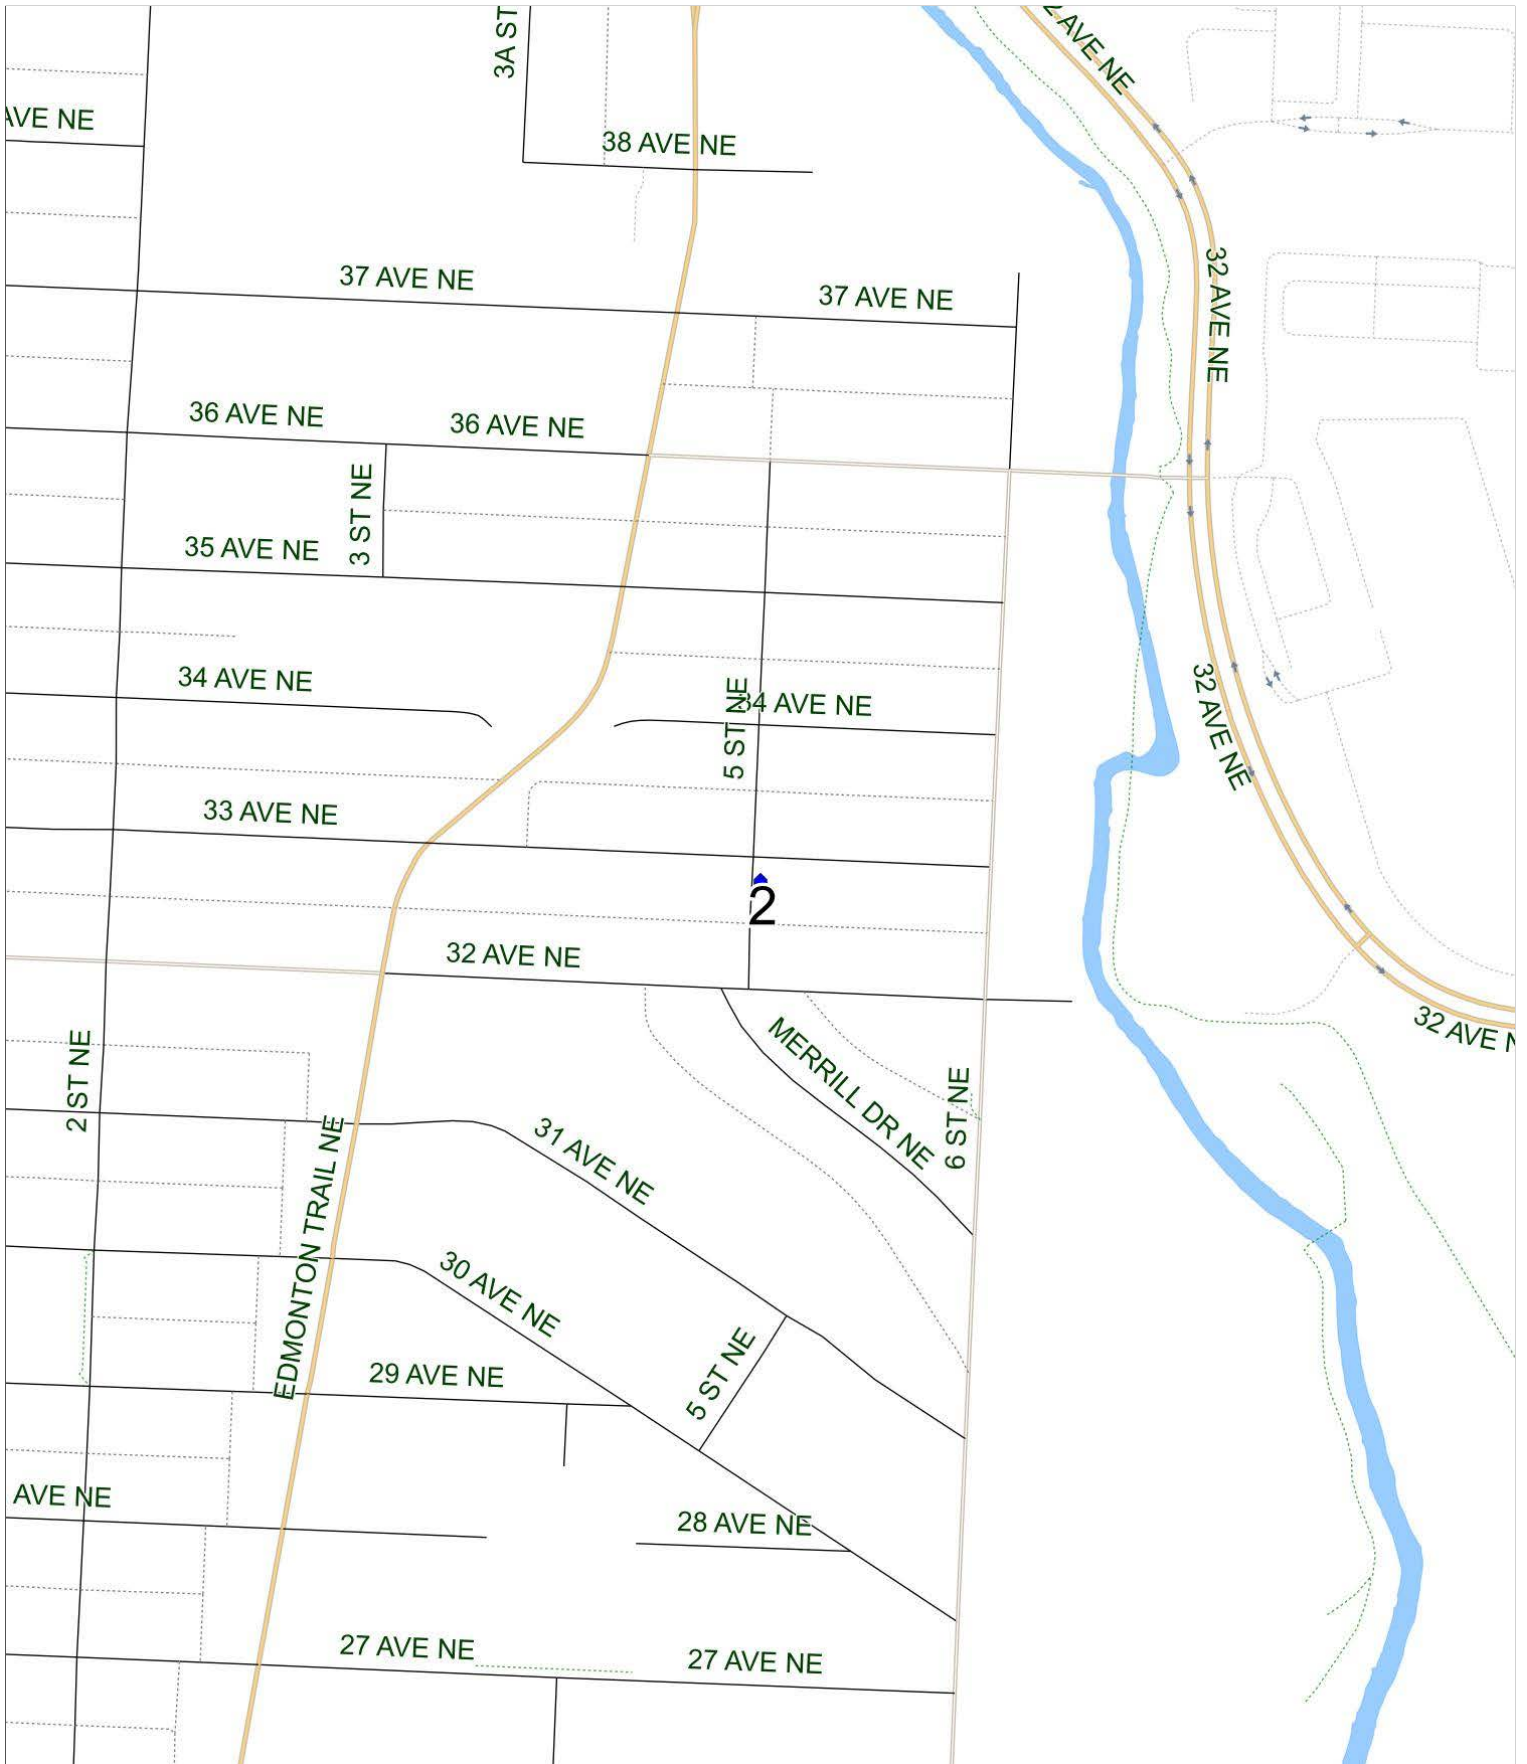

Mount View A AM

Operator: Southland - McKnight Yard (403) 205-6688
Description: Tuxedo Park

Eff: 2019-09-03

#	Time	Description
1	8:15 AM	Southbound 5 Street after 33 Avenue NE
2	8:20 AM	Mount View School, Northbound 4 Street NE

Mount View A PM (MTWR)

Operator: Southland - McKnight Yard (403) 205-6688
Description: Tuxedo Park

Eff: 2019-09-03

#	Time	Description
1	3:20 PM	Mount View School, Northbound 4 Street NE
2	3:24 PM	Northbound 5 Street before 33 Avenue NE

Mount View A PM (F)

Operator: Southland - McKnight Yard (403) 205-6688
Description: Tuxedo Park

Eff: 2019-09-03

#	Time	Description
1	12:50 PM	Mount View School, Northbound 4 Street NE
2	12:54 PM	Northbound 5 Street before 33 Avenue NE