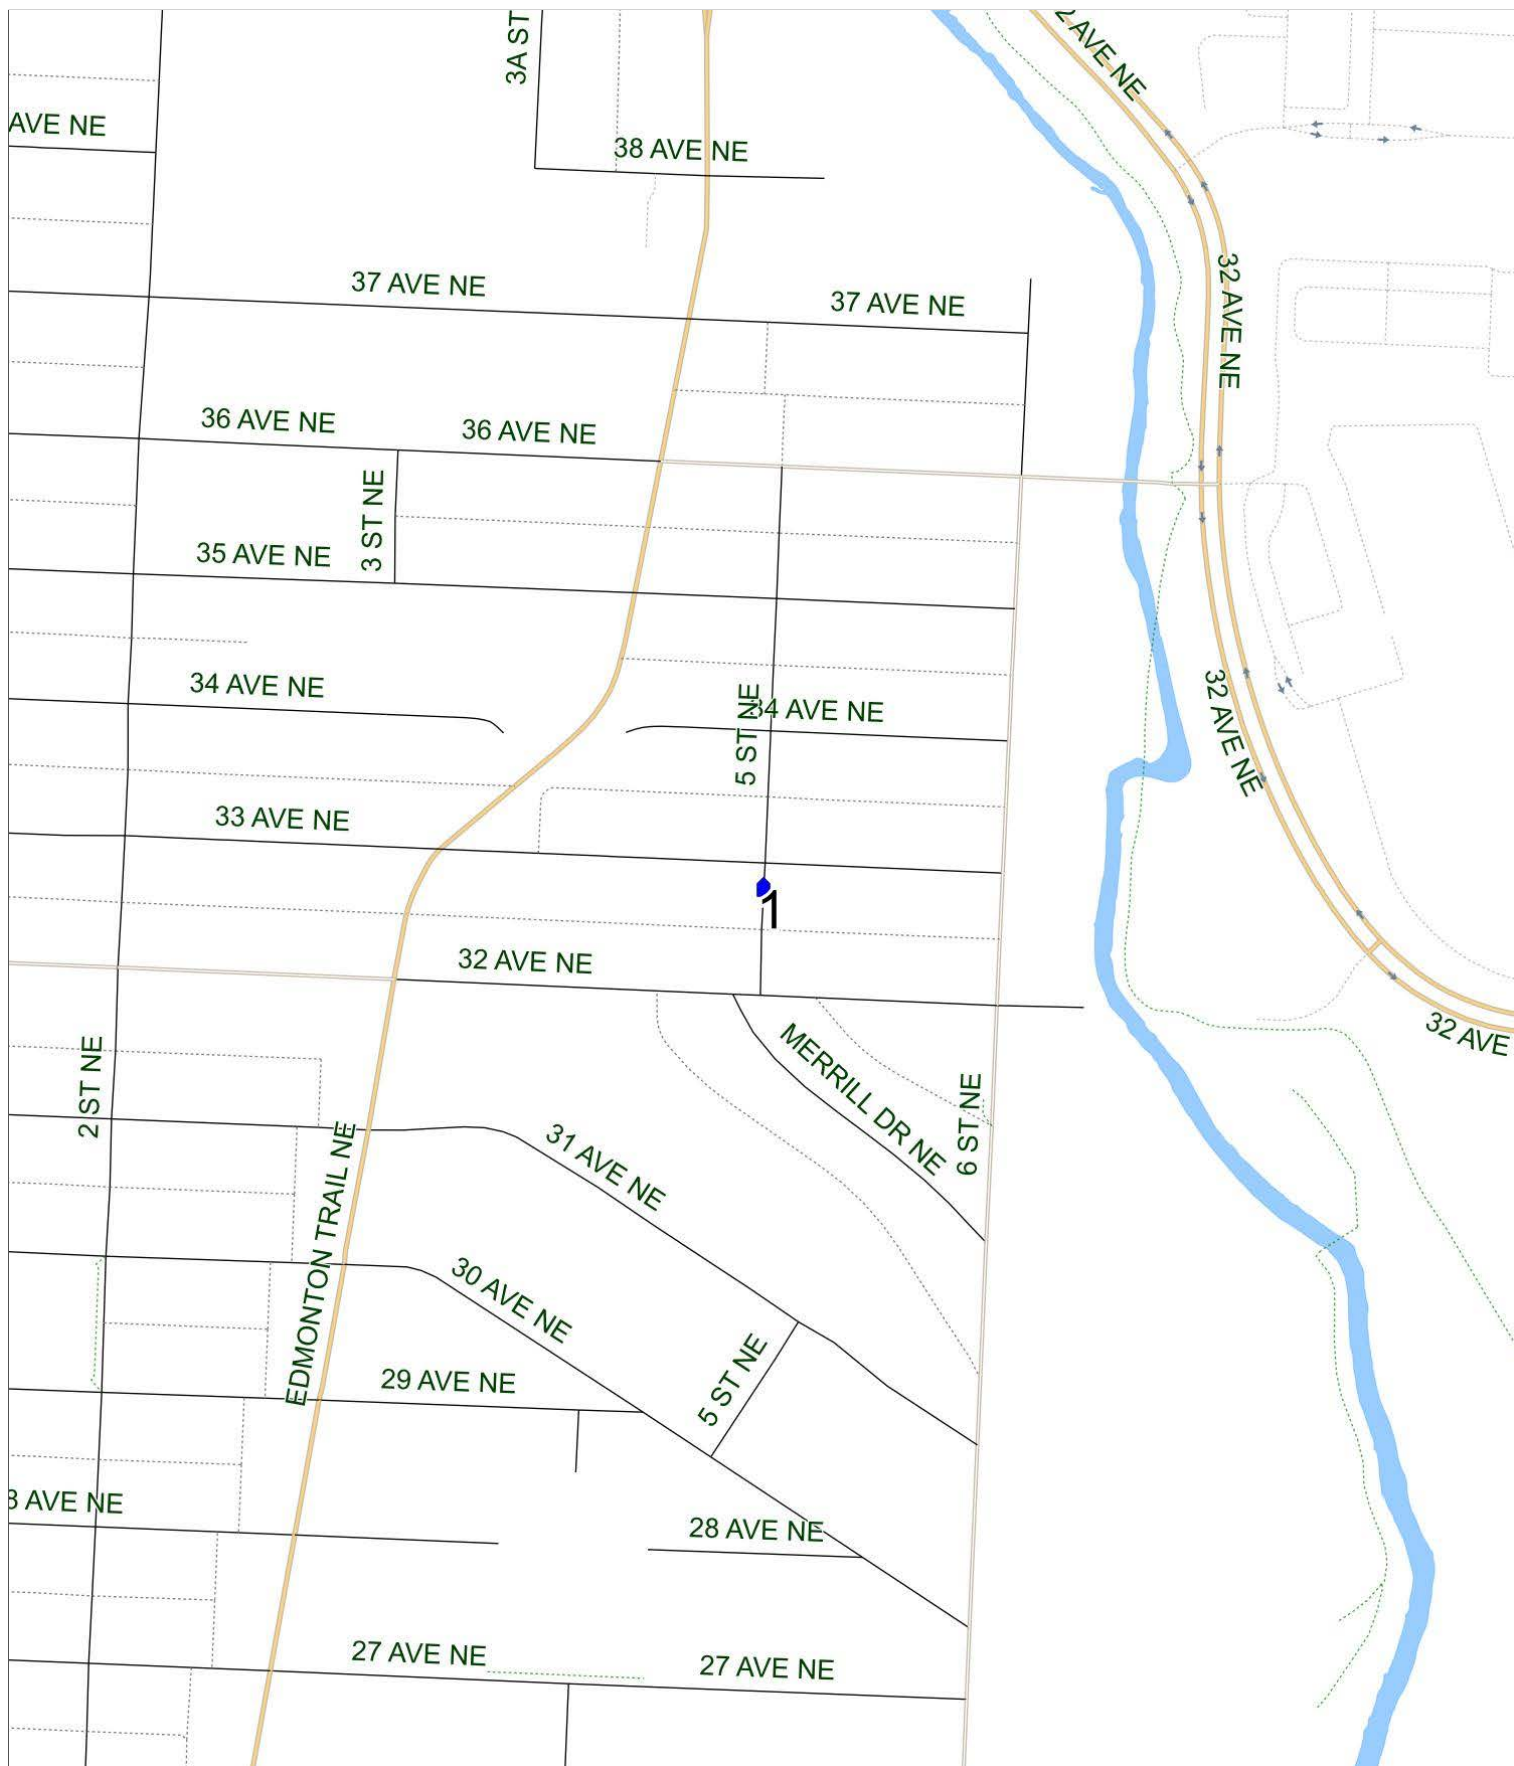

Mount View A AM

Operator: Southland - McKnight Yard (403) 205-6688
Description: Tuxedo Park

Eff: 2019-09-03

#	Time	Description
1	8:15 AM	Southbound 5 Street after 33 Avenue NE
2	8:20 AM	Mount View School, Northbound 4 Street NE

Mount View A PM (MTWR)

Operator: Southland - McKnight Yard (403) 205-6688
Description: Tuxedo Park

Eff: 2019-09-03

#	Time	Description
1	3:20 PM	Mount View School, Northbound 4 Street NE
2	3:24 PM	Northbound 5 Street before 33 Avenue NE

Mount View A PM (F)

Operator: Southland - McKnight Yard (403) 205-6688
Description: Tuxedo Park

Eff: 2019-09-03

#	Time	Description
1	12:50 PM	Mount View School, Northbound 4 Street NE
2	12:54 PM	Northbound 5 Street before 33 Avenue NE