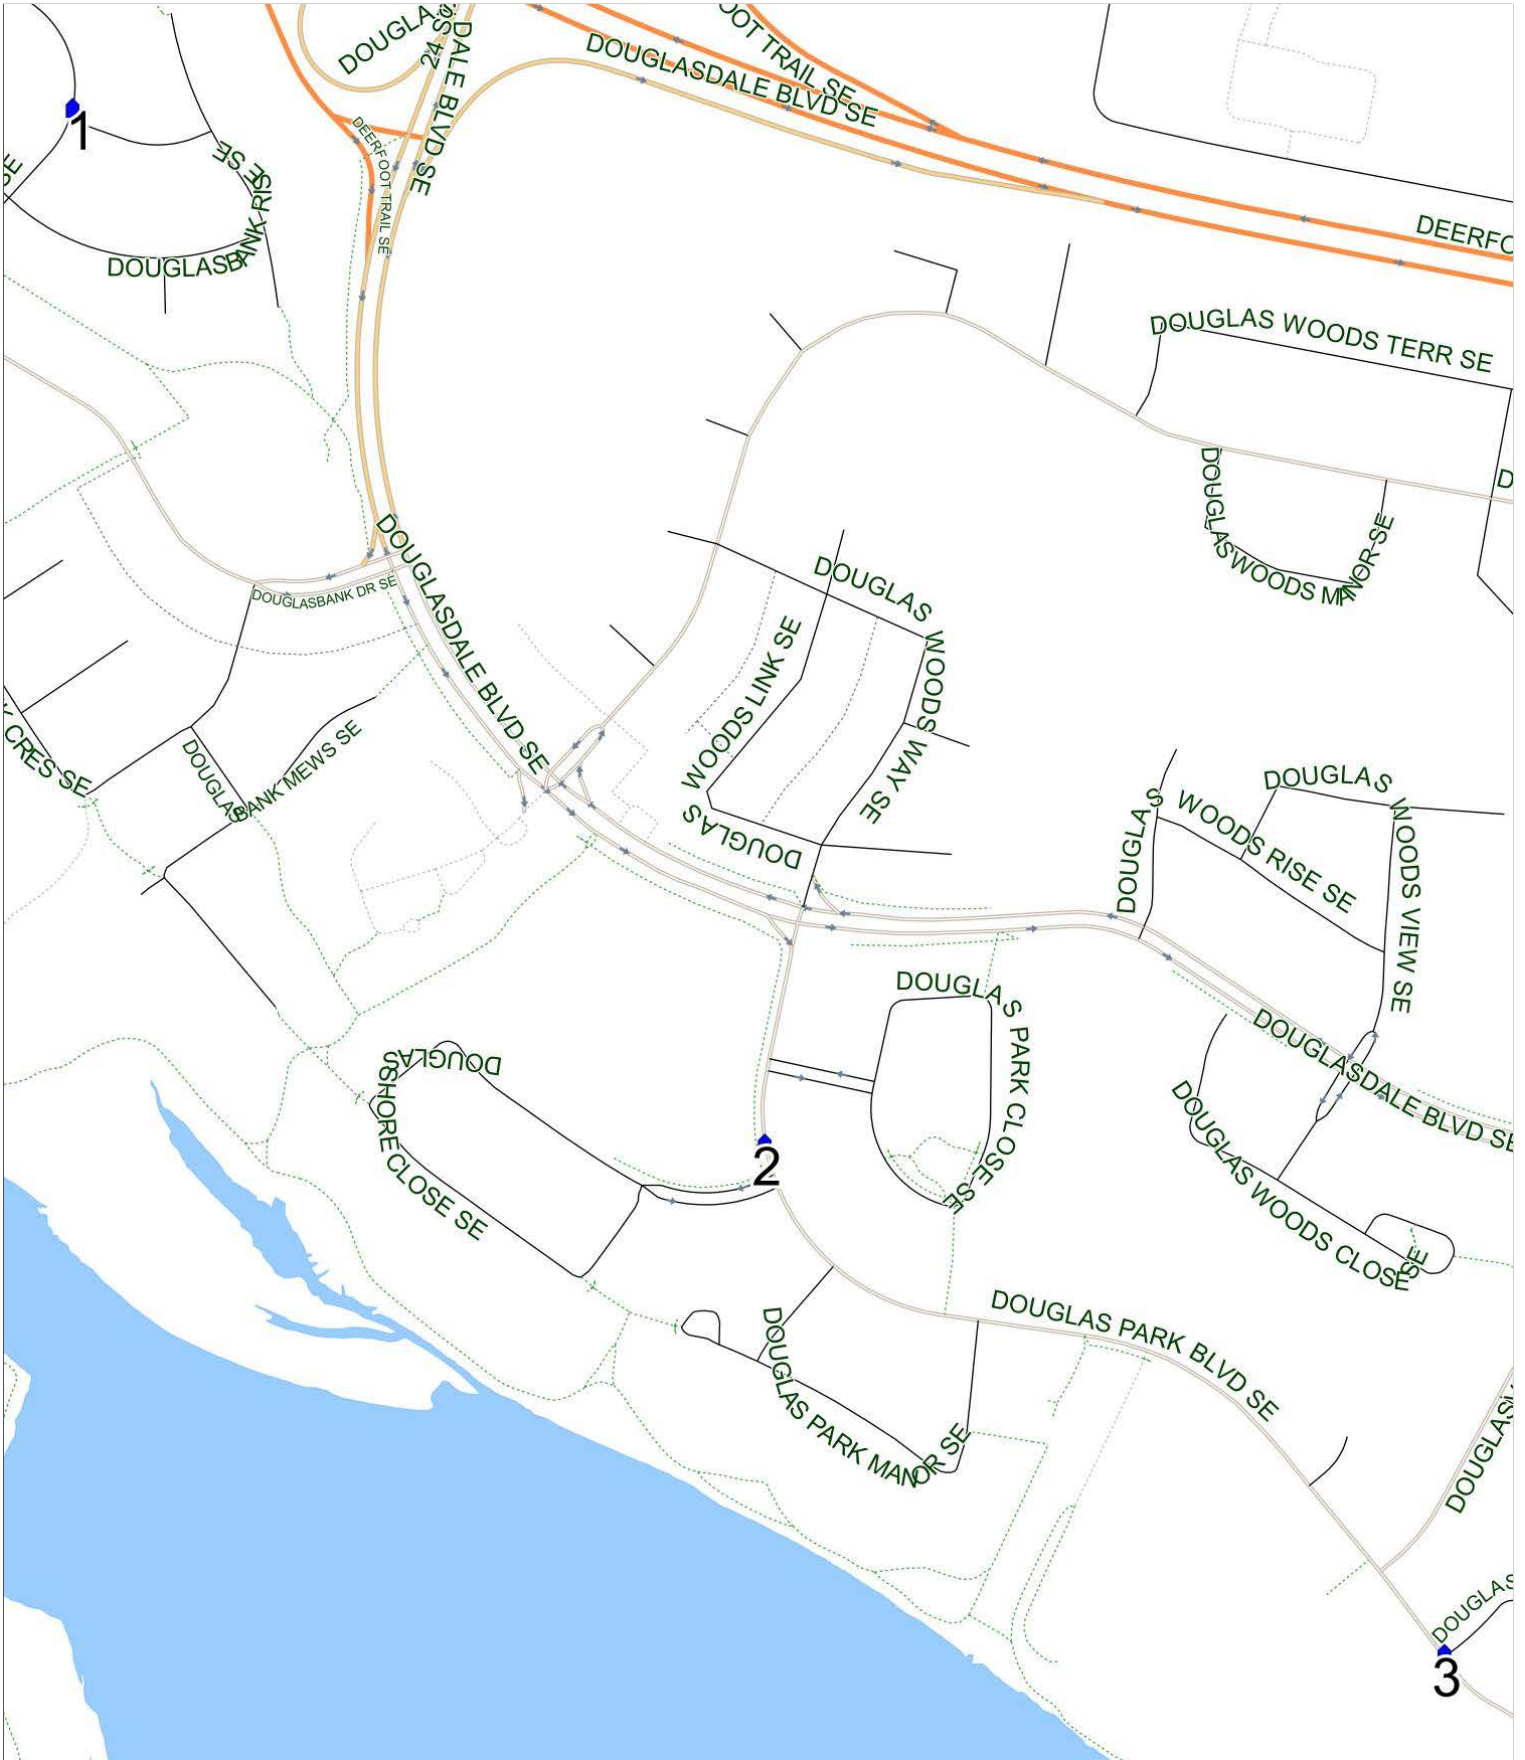

# Mountain Park G AM

Operator: Southland - Spruce Yard (403) 873-7268  
Description: Douglasdale

Eff: 2019-09-03

#	Time	Description
1	8:50 AM	Northbound Douglasbank Drive (east arm) after Douglasbank Rise SE (north arm) at mailboxes
2	8:53 AM	Southbound Douglas Park Boulevard after Douglas Park Close SE at end of green space
3	8:55 AM	Southbound Douglas Park Boulevard after Douglasview Boulevard SE at CT stop
4	9:00 AM	Mountain Park School, Southbound Mt McKenzie Drive SE

### Mountain Park G PM (MTWR)

Operator: Southland - Spruce Yard (403) 873-7268  
Description: Douglasdale

Eff: 2019-09-03

#	Time	Description
1	4:00 PM	Mountain Park School, Southbound Mt McKenzie Drive SE
2	4:12 PM	Northbound Douglas Park Boulevard after Douglas Park View SE (north arm)
3	4:14 PM	Northbound Douglas Park Boulevard after Douglas Shore Close SE
4	4:18 PM	Northbound Douglasbank Drive (east arm) after Douglasbank Rise SE (north arm) at mailboxes

# Mountain Park G PM (F)

Operator: Southland - Spruce Yard (403) 873-7268  
Description: Douglasdale

Eff: 2019-09-03

#	Time	Description
1	1:05 PM	Mountain Park School, Southbound Mt McKenzie Drive SE
2	1:13 PM	Northbound Douglas Park Boulevard after Douglas Park View SE (north arm)
3	1:16 PM	Northbound Douglas Park Boulevard after Douglas Shore Close SE
4	1:21 PM	Northbound Douglasbank Drive (east arm) after Douglasbank Rise SE (north arm) at mailboxes