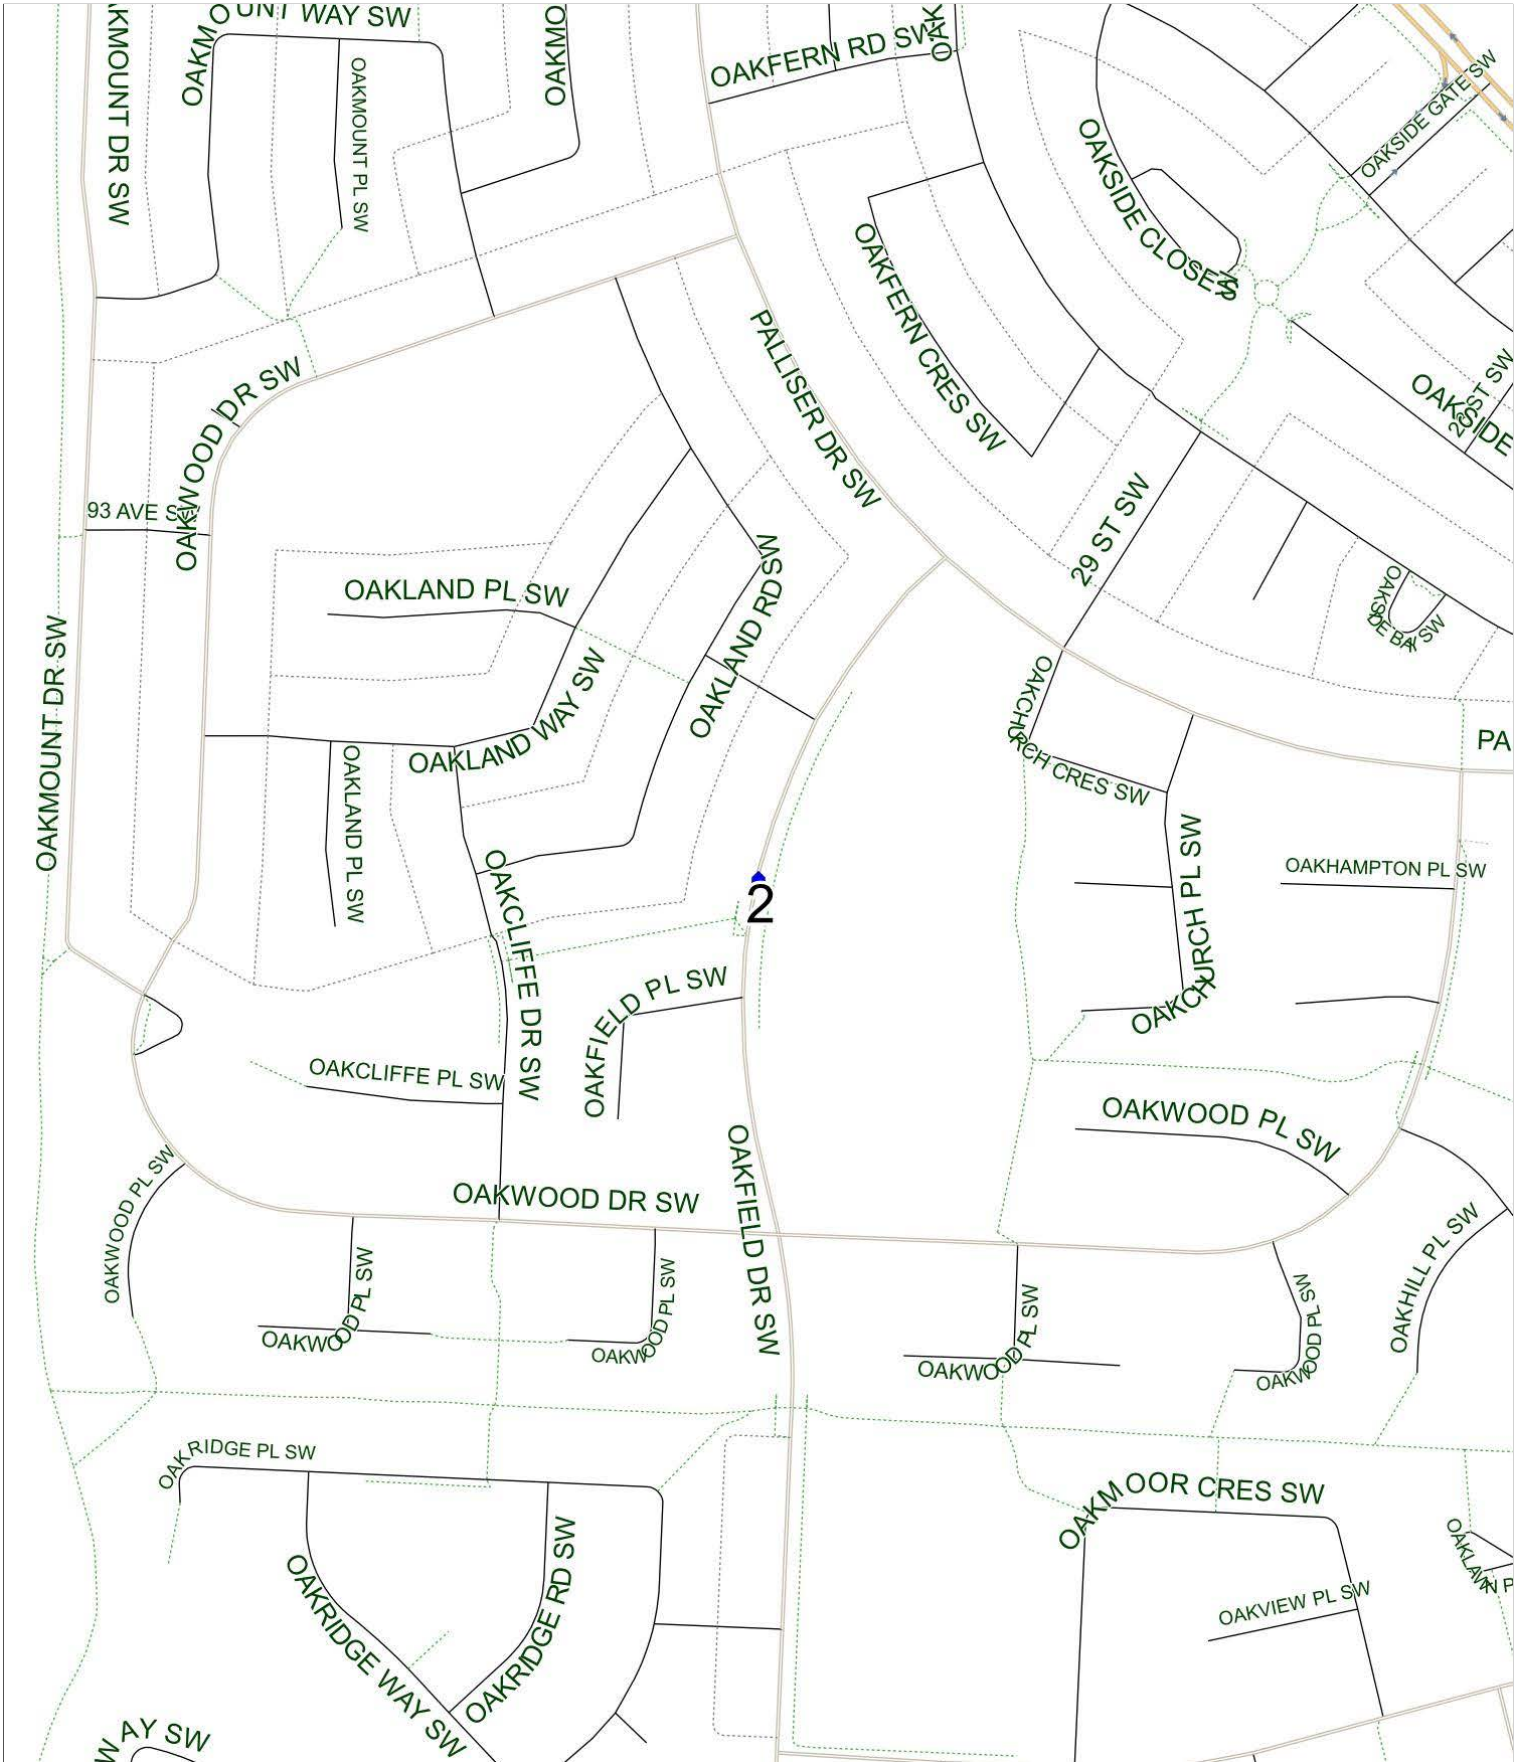

Nellie McClung A

Operator: Southland - Spruce Yard (403) 873-7268
Description: Oakridge

Eff: 2019-09-03

| # | Time | Description |
|---|---------|---|
| 1 | 8:17 AM | Northbound Oakfield Drive after Oakwood Drive SW at CT Stop |
| 2 | 8:20 AM | Nellie McClung School, Eastbound Palliser Drive SW |

Nellie McClung A PM (MTWR)

Operator: Southland - Spruce Yard (403) 873-7268
Description: Oakridge

Eff: 2019-09-03

| # | Time | Description |
|---|---------|---|
| 1 | 3:10 PM | Nellie McClung School, Eastbound Palliser Drive SW |
| 2 | 3:15 PM | Northbound Oakfield Drive after Oakwood Drive SW at CT Stop |

Nellie McClung A PM (F)

Operator: Southland - Spruce Yard (403) 873-7268
Description: Oakridge

Eff: 2019-09-03

| # | Time | Description |
|---|----------|---|
| 1 | 12:40 PM | Nellie McClung School, Eastbound Palliser Drive SW |
| 2 | 12:46 PM | Northbound Oakfield Drive after Oakwood Drive SW at CT Stop |