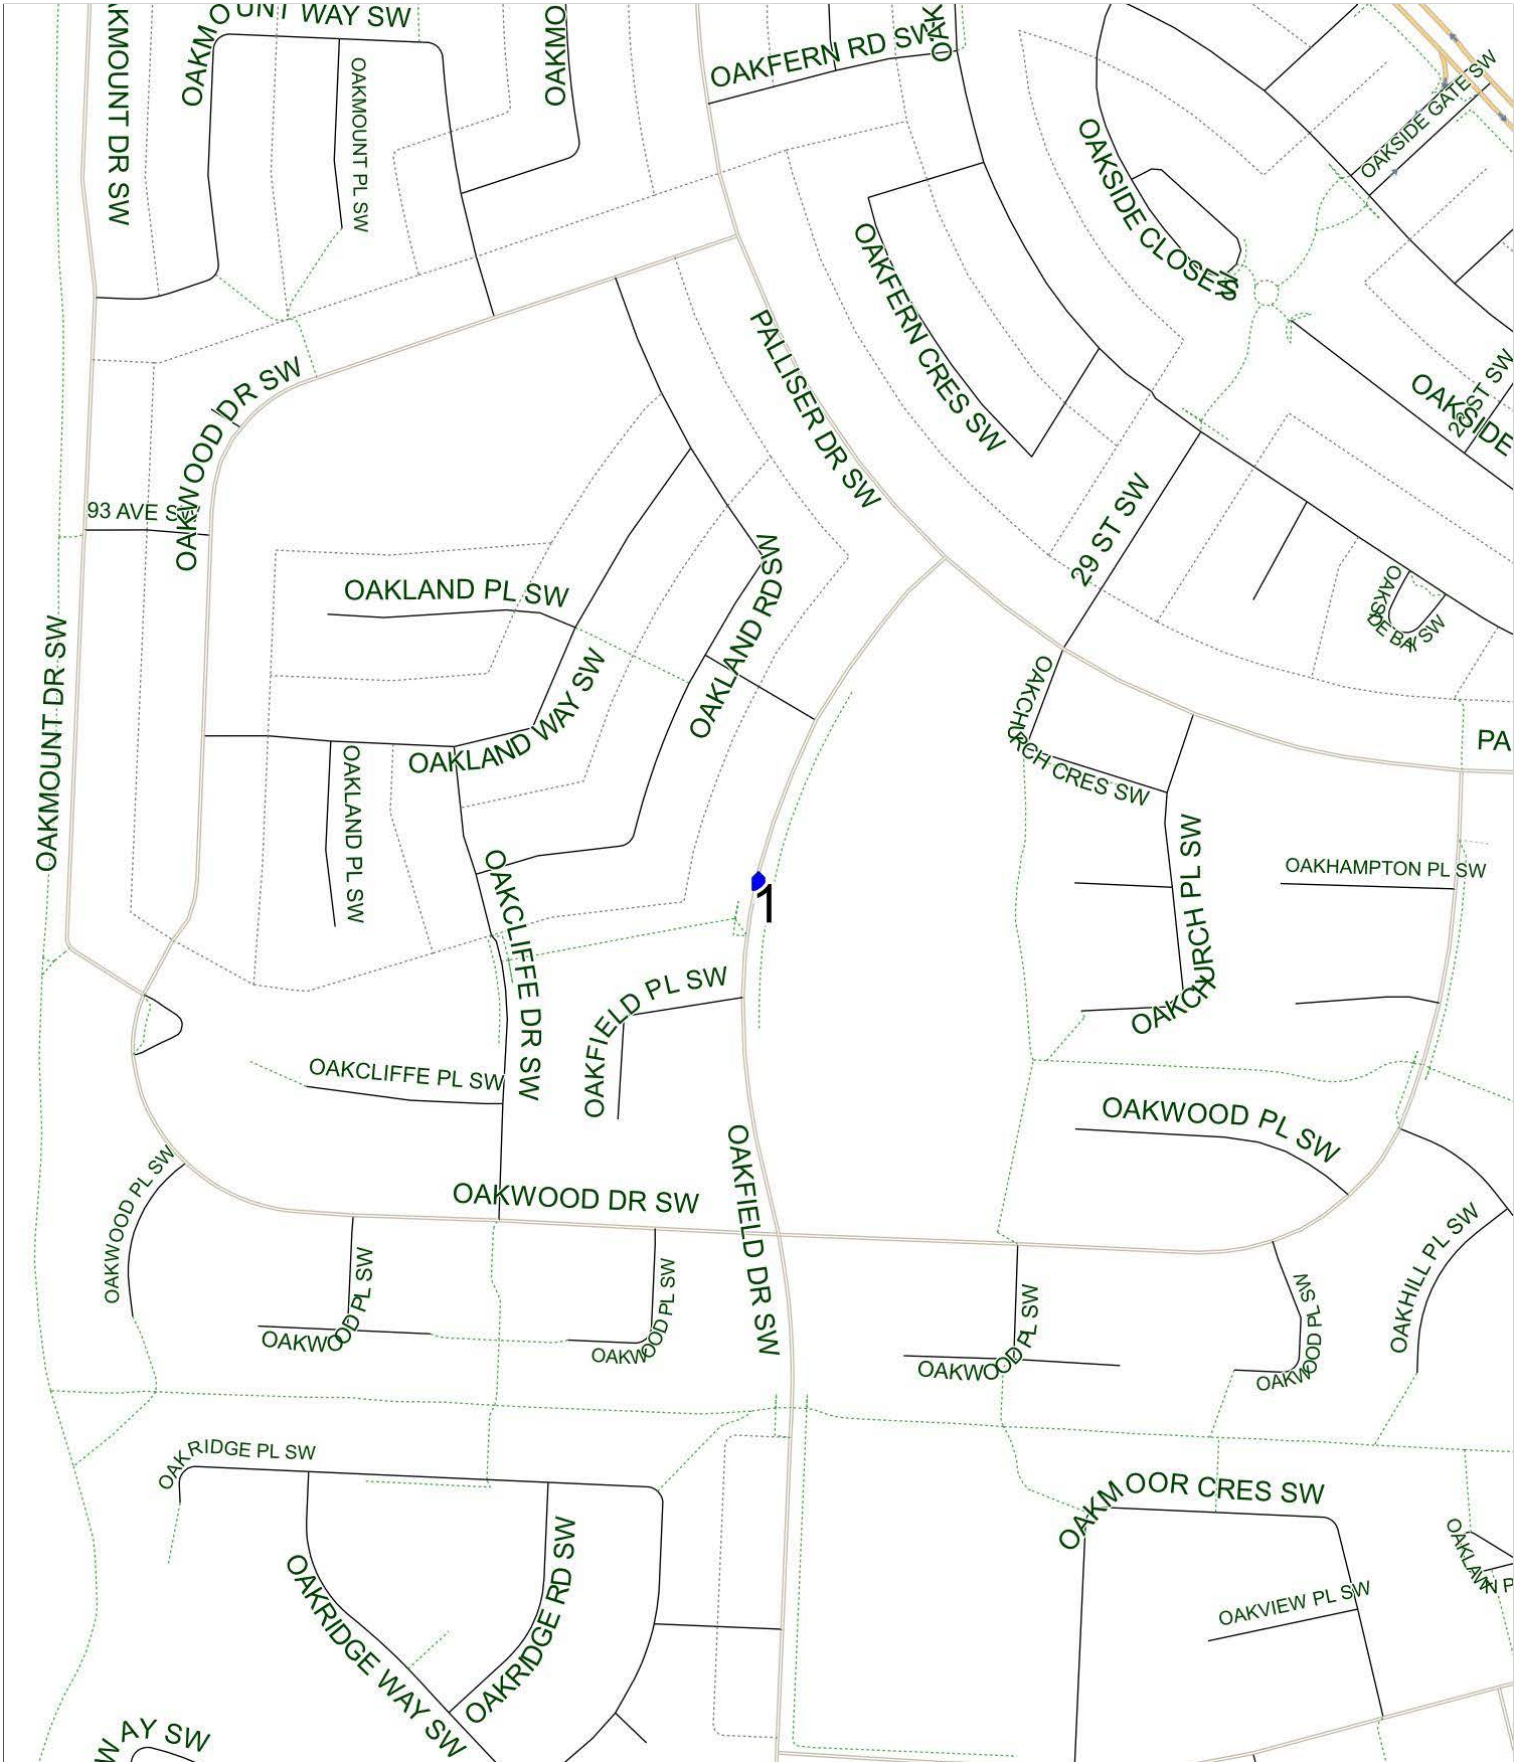

Nellie McClung A

Operator: Southland - Spruce Yard (403) 873-7268
Description: Oakridge

Eff: 2019-09-03

| # | Time | Description |
|---|---------|---|
| 1 | 8:17 AM | Northbound Oakfield Drive after Oakwood Drive SW at CT Stop |
| 2 | 8:20 AM | Nellie McClung School, Eastbound Palliser Drive SW |

Nellie McClung A PM (MTWR)

Operator: Southland - Spruce Yard (403) 873-7268
Description: Oakridge

Eff: 2019-09-03

| # | Time | Description |
|---|---------|---|
| 1 | 3:10 PM | Nellie McClung School, Eastbound Palliser Drive SW |
| 2 | 3:15 PM | Northbound Oakfield Drive after Oakwood Drive SW at CT Stop |

Nellie McClung A PM (F)

Operator: Southland - Spruce Yard (403) 873-7268
Description: Oakridge

Eff: 2019-09-03

| # | Time | Description |
|---|----------|---|
| 1 | 12:40 PM | Nellie McClung School, Eastbound Palliser Drive SW |
| 2 | 12:46 PM | Northbound Oakfield Drive after Oakwood Drive SW at CT Stop |