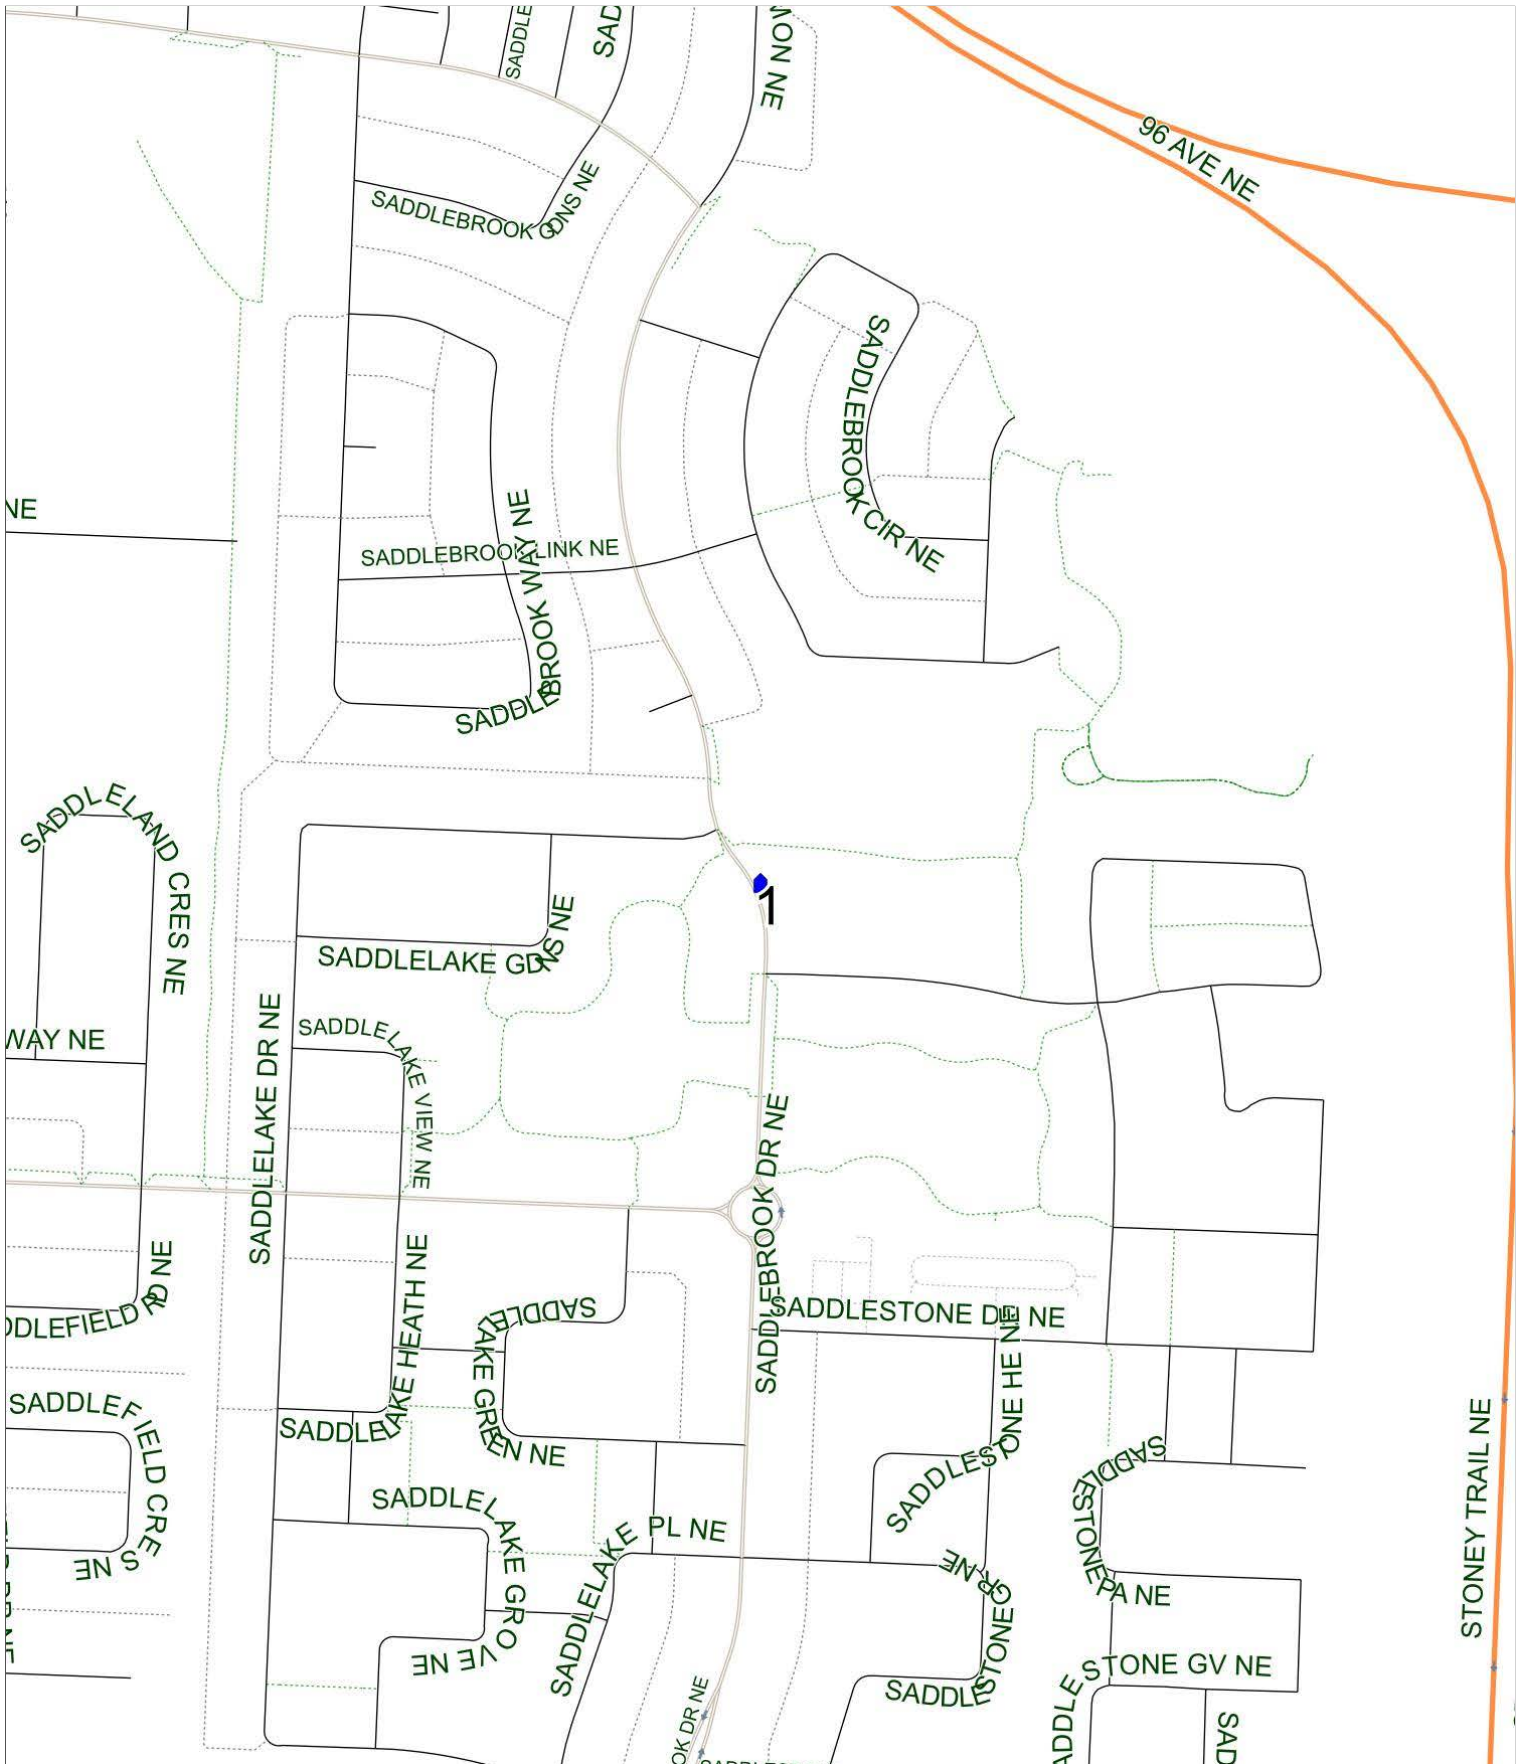

Peter Lougheed C AM

Operator: Southland - Ogden Yard (403) 253-9323
Description: Saddleridge

Eff: 2019-09-03

#	Time	Description
1	8:53 AM	Northbound Saddlebrook Drive after Saddlelake Way NE at the green space after the CT Stop
2	9:00 AM	Peter Lougheed Middle School, Westbound Saddletree Drive NE

Peter Lougheed C PM (MTWR)

Operator: Southland - Ogden Yard (403) 253-9323
Description: Saddleridge

Eff: 2019-09-03

#	Time	Description
1	4:00 PM	Peter Lougheed Middle School, Westbound Saddletree Drive NE
2	4:08 PM	Northbound Saddlebrook Drive after Saddlelake Way NE at the green space after the CT Stop

Peter Lougheed C PM (F)

Operator: Southland - Ogden Yard (403) 253-9323
Description: Saddleridge

Eff: 2019-09-03

#	Time	Description
1	12:30 PM	Peter Lougheed Middle School, Westbound Saddletree Drive NE
2	12:36 PM	Northbound Saddlebrook Drive after Saddlelake Way NE at the green space after the CT Stop