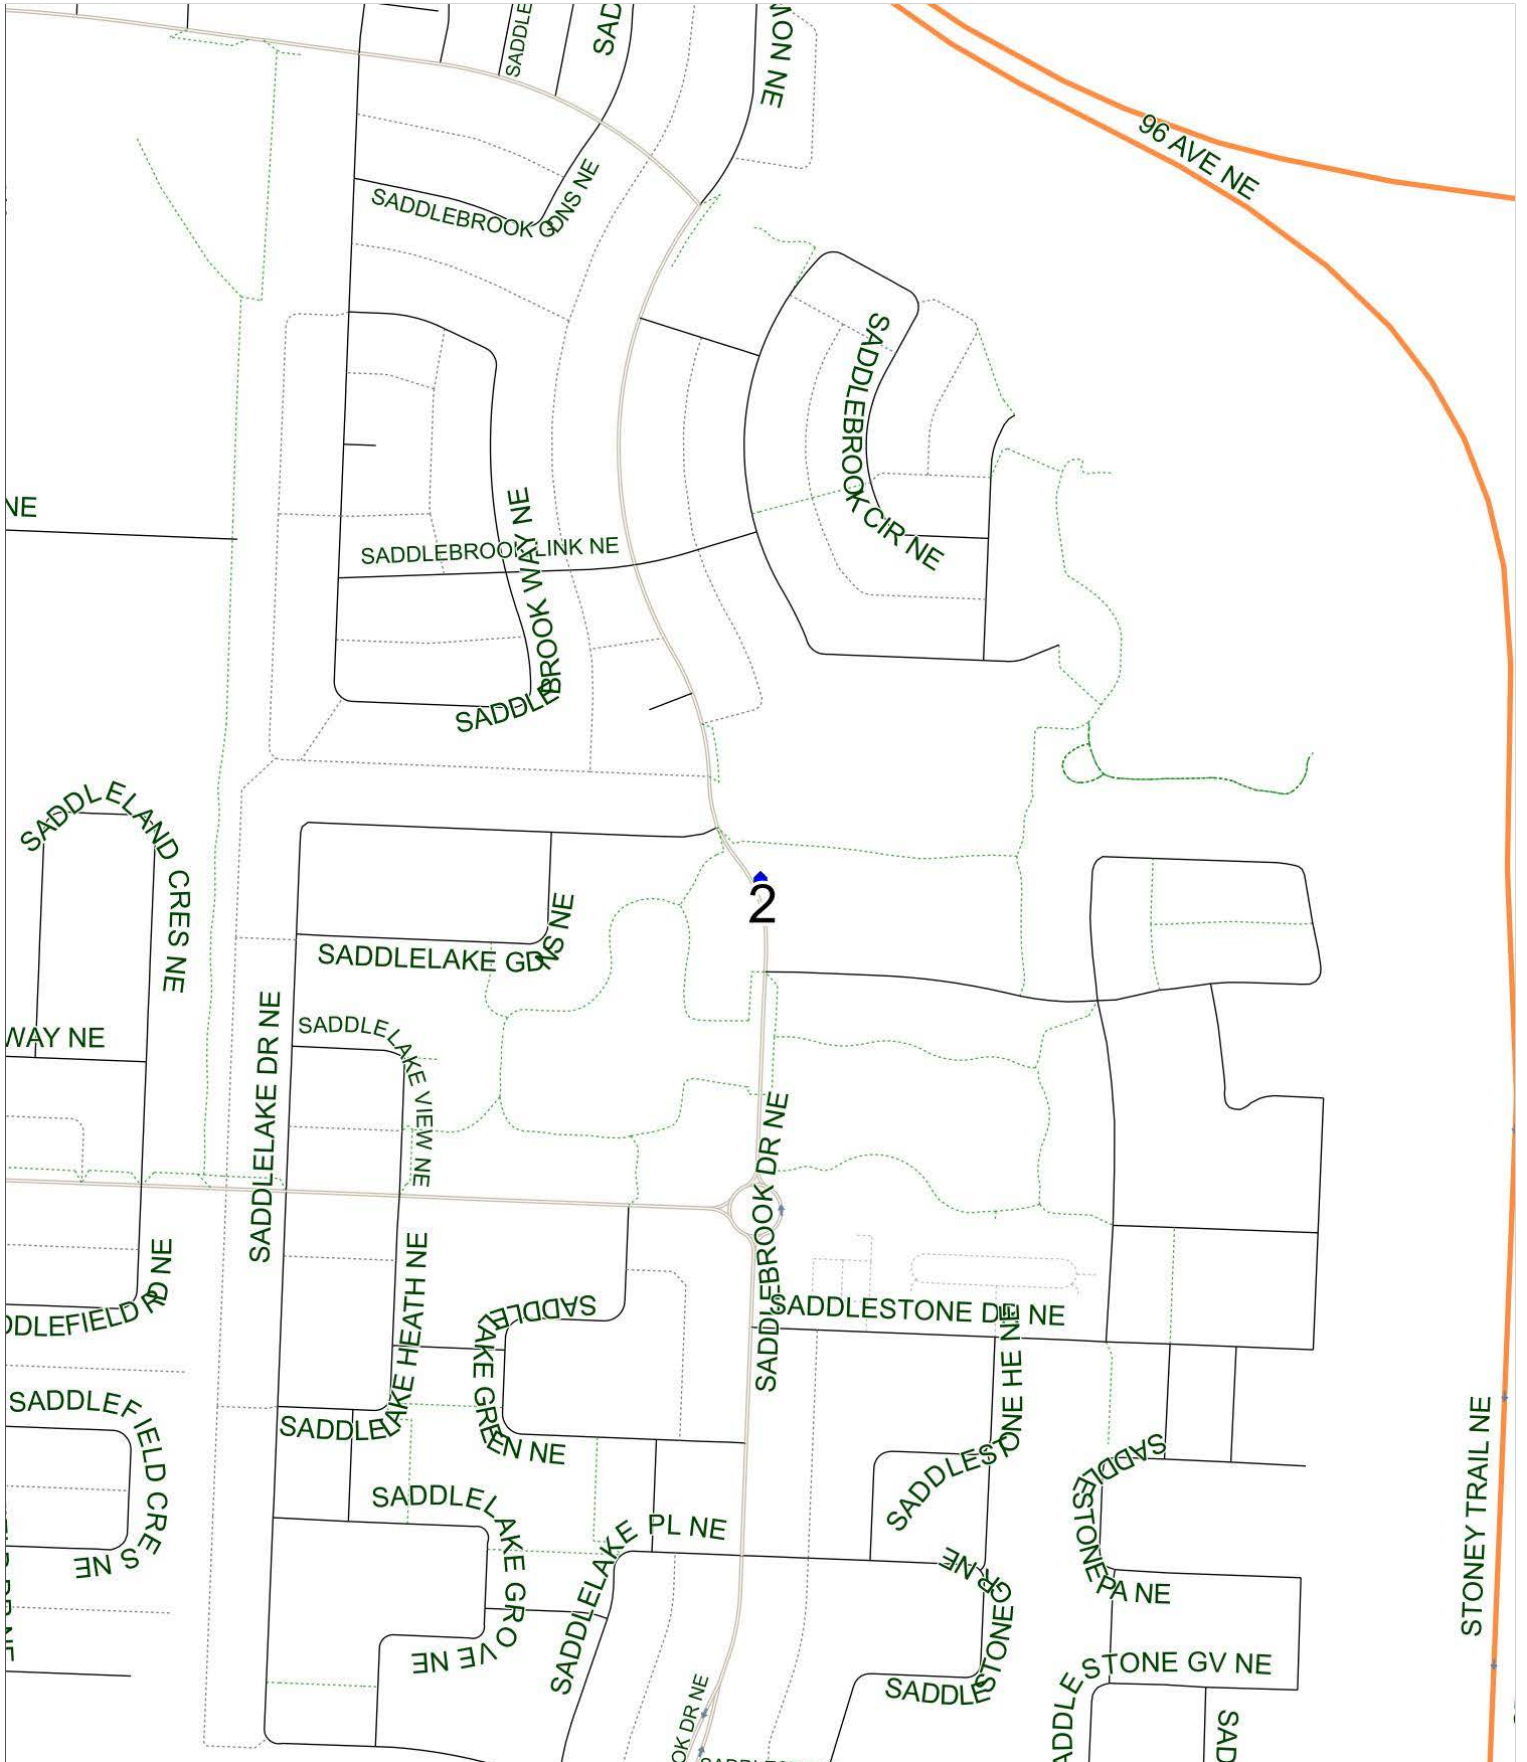

Peter Lougheed C AM

Operator: Southland - Ogden Yard (403) 253-9323
Description: Saddleridge

Eff: 2019-09-03

#	Time	Description
1	8:53 AM	Northbound Saddlebrook Drive after Saddlelake Way NE at the green space after the CT Stop
2	9:00 AM	Peter Lougheed Middle School, Westbound Saddletree Drive NE

Peter Lougheed C PM (MTWR)

Operator: Southland - Ogden Yard (403) 253-9323
Description: Saddleridge

Eff: 2019-09-03

#	Time	Description
1	4:00 PM	Peter Lougheed Middle School, Westbound Saddletree Drive NE
2	4:08 PM	Northbound Saddlebrook Drive after Saddlelake Way NE at the green space after the CT Stop

Peter Lougheed C PM (F)

Operator: Southland - Ogden Yard (403) 253-9323
Description: Saddleridge

Eff: 2019-09-03

#	Time	Description
1	12:30 PM	Peter Lougheed Middle School, Westbound Saddletree Drive NE
2	12:36 PM	Northbound Saddlebrook Drive after Saddlelake Way NE at the green space after the CT Stop