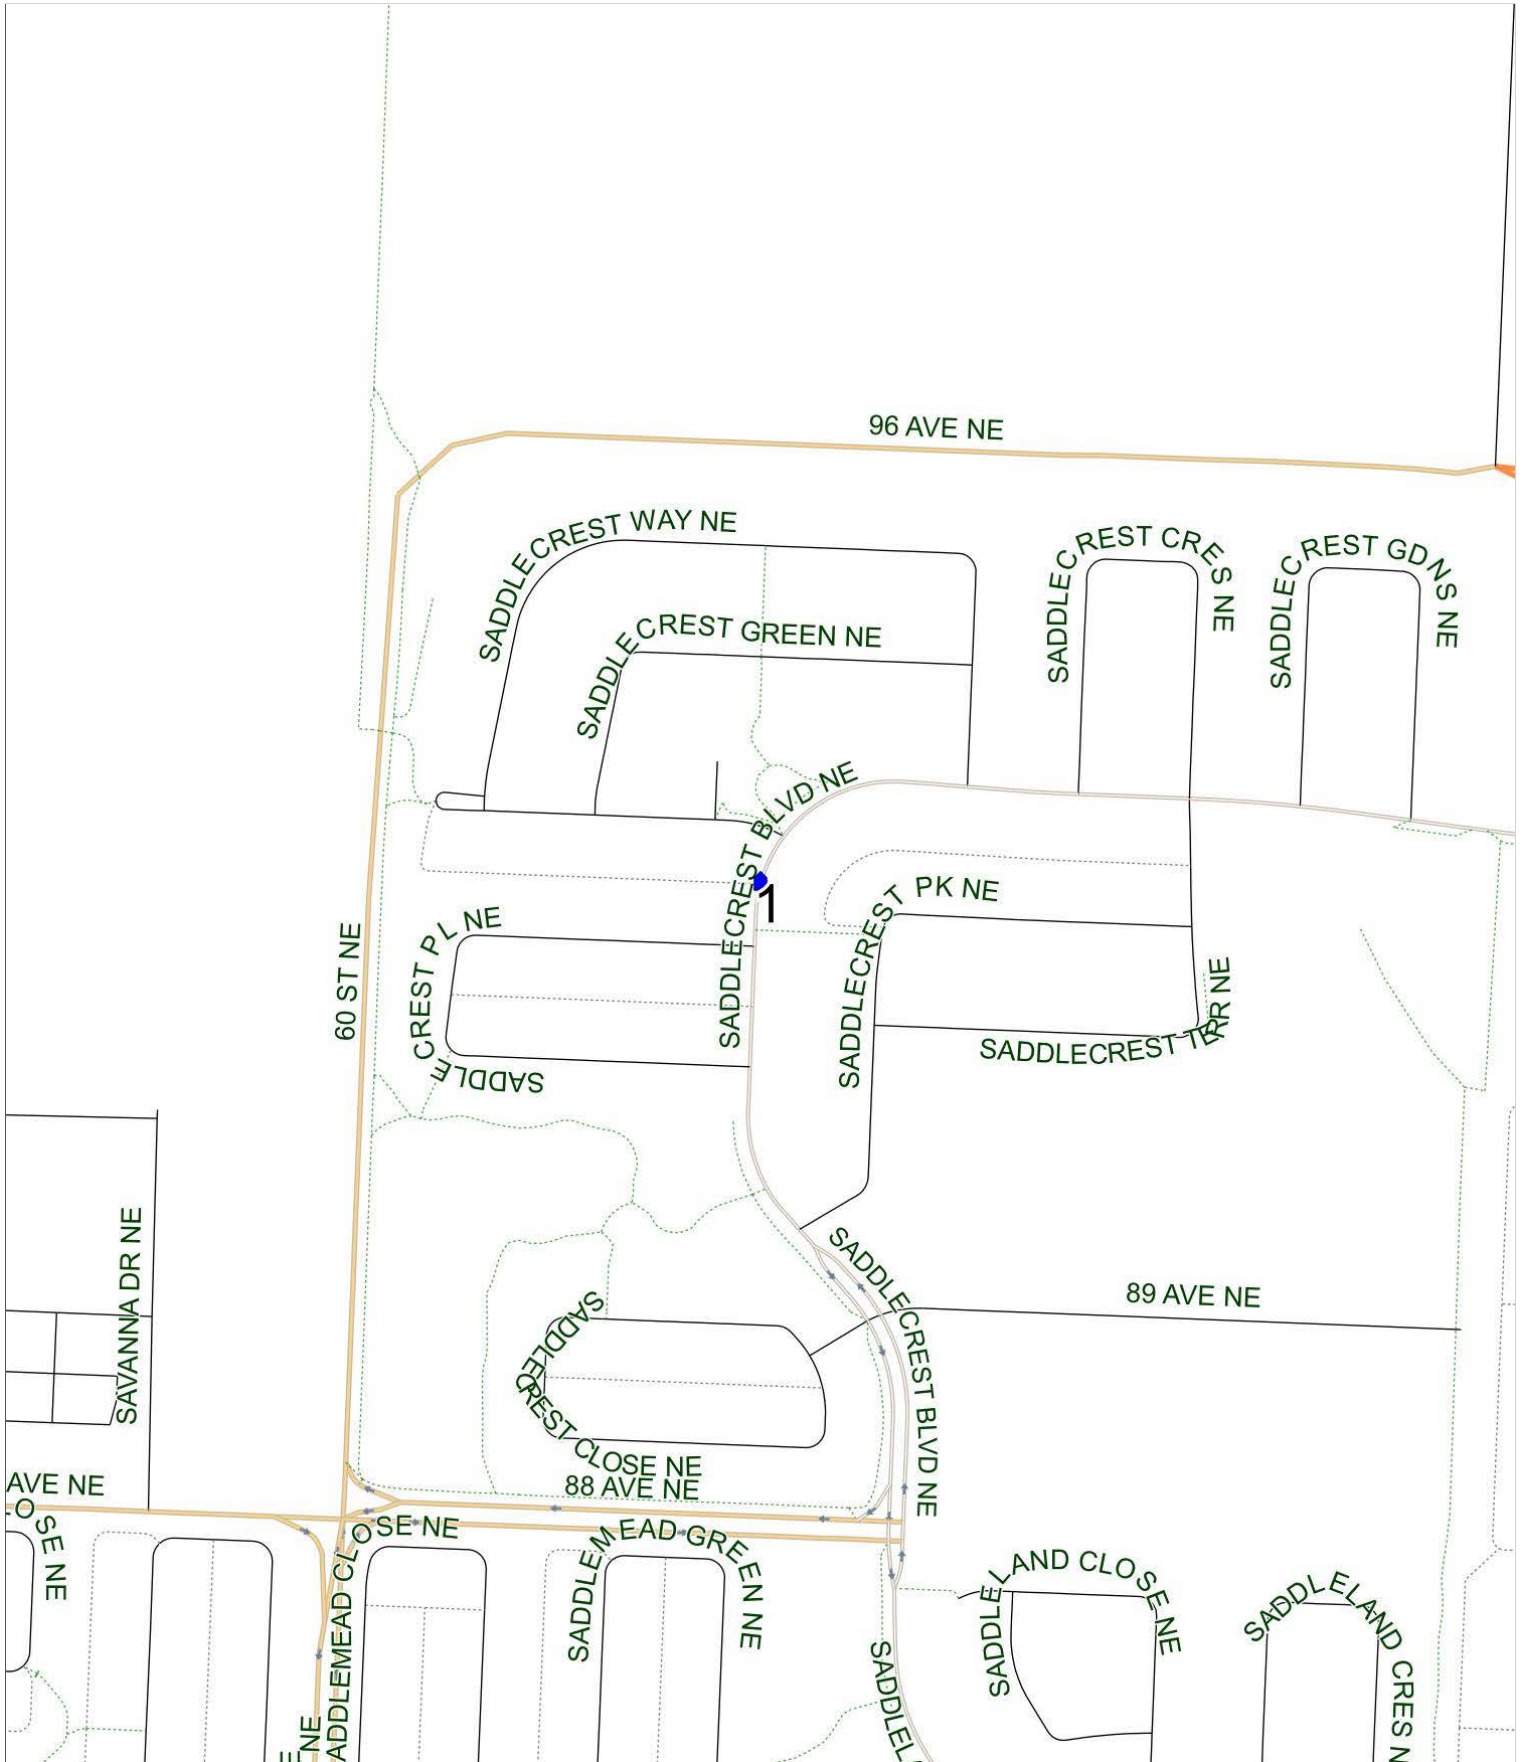

Peter Lougheed D AM

Operator: Southland - Ogden Yard (403) 253-9323
Description: Saddleridge

Eff: 2019-09-03

#	Time	Description
1	8:55 AM	Southbound Saddlecreech Boulevard after Saddlecreech Way NE (South Arm) at the aily
2	9:00 AM	Peter Lougheed Middle School, Westbound Saddletree Drive NE

Peter Lougheed D PM (MTWR)

Operator: Southland - Ogden Yard (403) 253-9323
Description: Saddleridge

Eff: 2019-09-03

#	Time	Description
1	4:00 PM	Peter Lougheed Middle School, Westbound Saddletree Drive NE
2	4:08 PM	Southbound Saddlecrest Boulevard after Saddlecrest Way NE (south arm) at the ally

Peter Lougheed D PM (F)

Operator: Southland - Ogden Yard (403) 253-9323
Description: Saddleridge

Eff: 2019-09-03

#	Time	Description
1	12:30 PM	Peter Lougheed Middle School, Westbound Saddletree Drive NE
2	12:38 PM	Southbound Saddlecrest Boulevard after Saddlecrest Way NE (south arm) at the ally