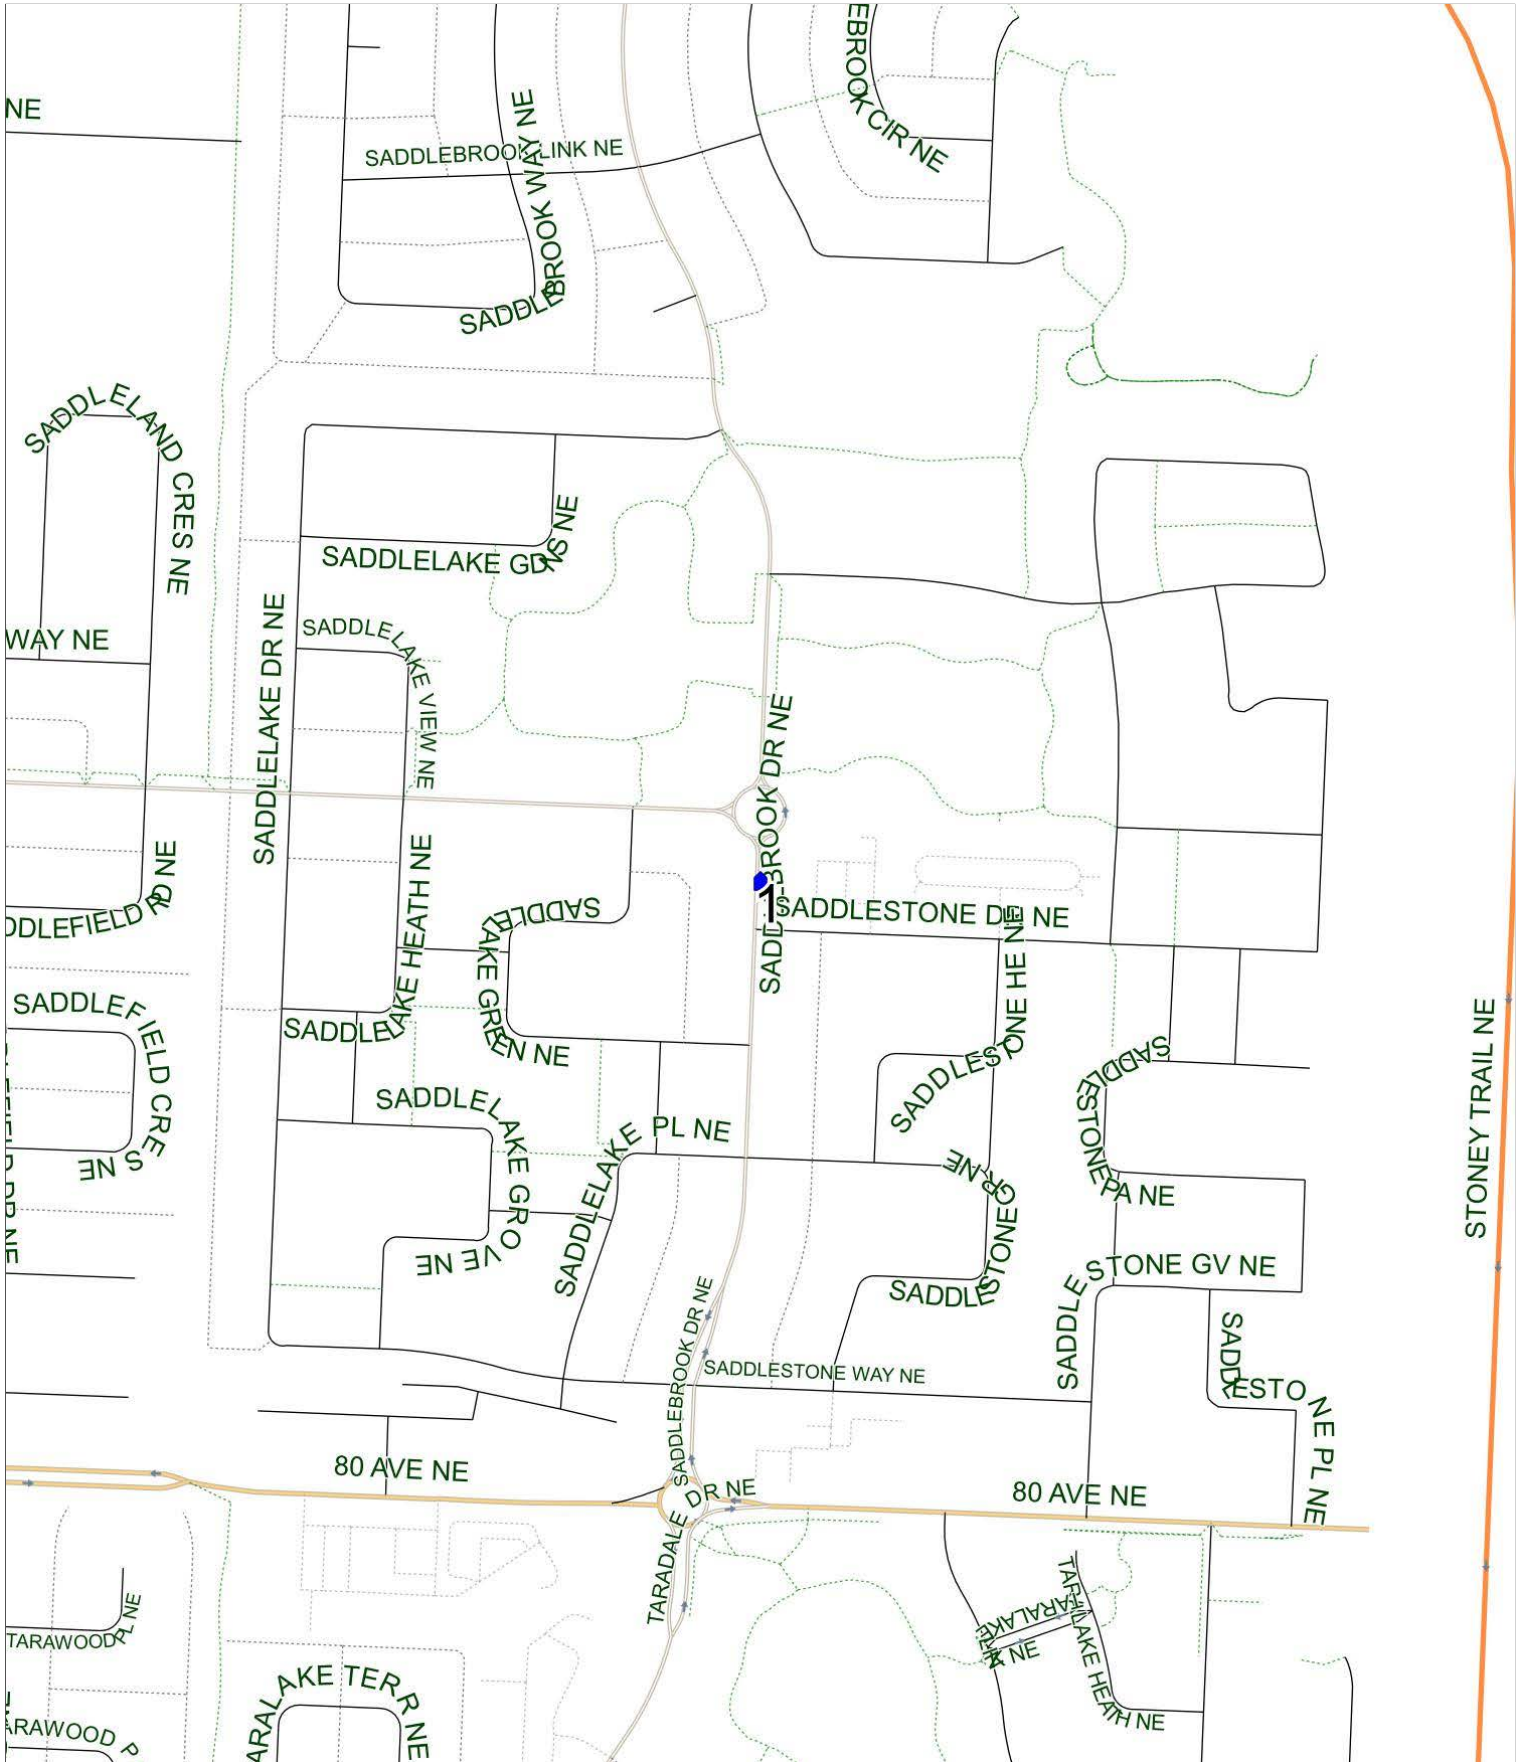

Peter Lougheed F AM

Operator: Southland - Ogden Yard (403) 253-9323
Description: Saddleridge

Eff: 2019-09-03

#	Time	Description
1	8:54 AM	Northbound Saddlebrook Drive after Saddlestone Drive NE at the CT Stop
2	9:00 AM	Peter Lougheed Middle School, Westbound Saddletree Drive NE

Peter Lougheed F PM (MTWR)

Operator: Southland - Ogden Yard (403) 253-9323
Description: Saddleridge

Eff: 2019-09-03

#	Time	Description
1	4:00 PM	Peter Lougheed Middle School, Westbound Saddletree Drive NE
2	4:08 PM	Northbound Saddlebrook Drive after Saddlestone Drive NE at the CT Stop

Peter Lougheed F PM (F)

Operator: Southland - Ogden Yard (403) 253-9323
Description: Saddleridge

Eff: 2019-09-03

#	Time	Description
1	12:30 PM	Peter Lougheed Middle School, Westbound Saddletree Drive NE
2	12:40 PM	Northbound Saddlebrook Drive after Saddlestone Drive NE at the CT Stop