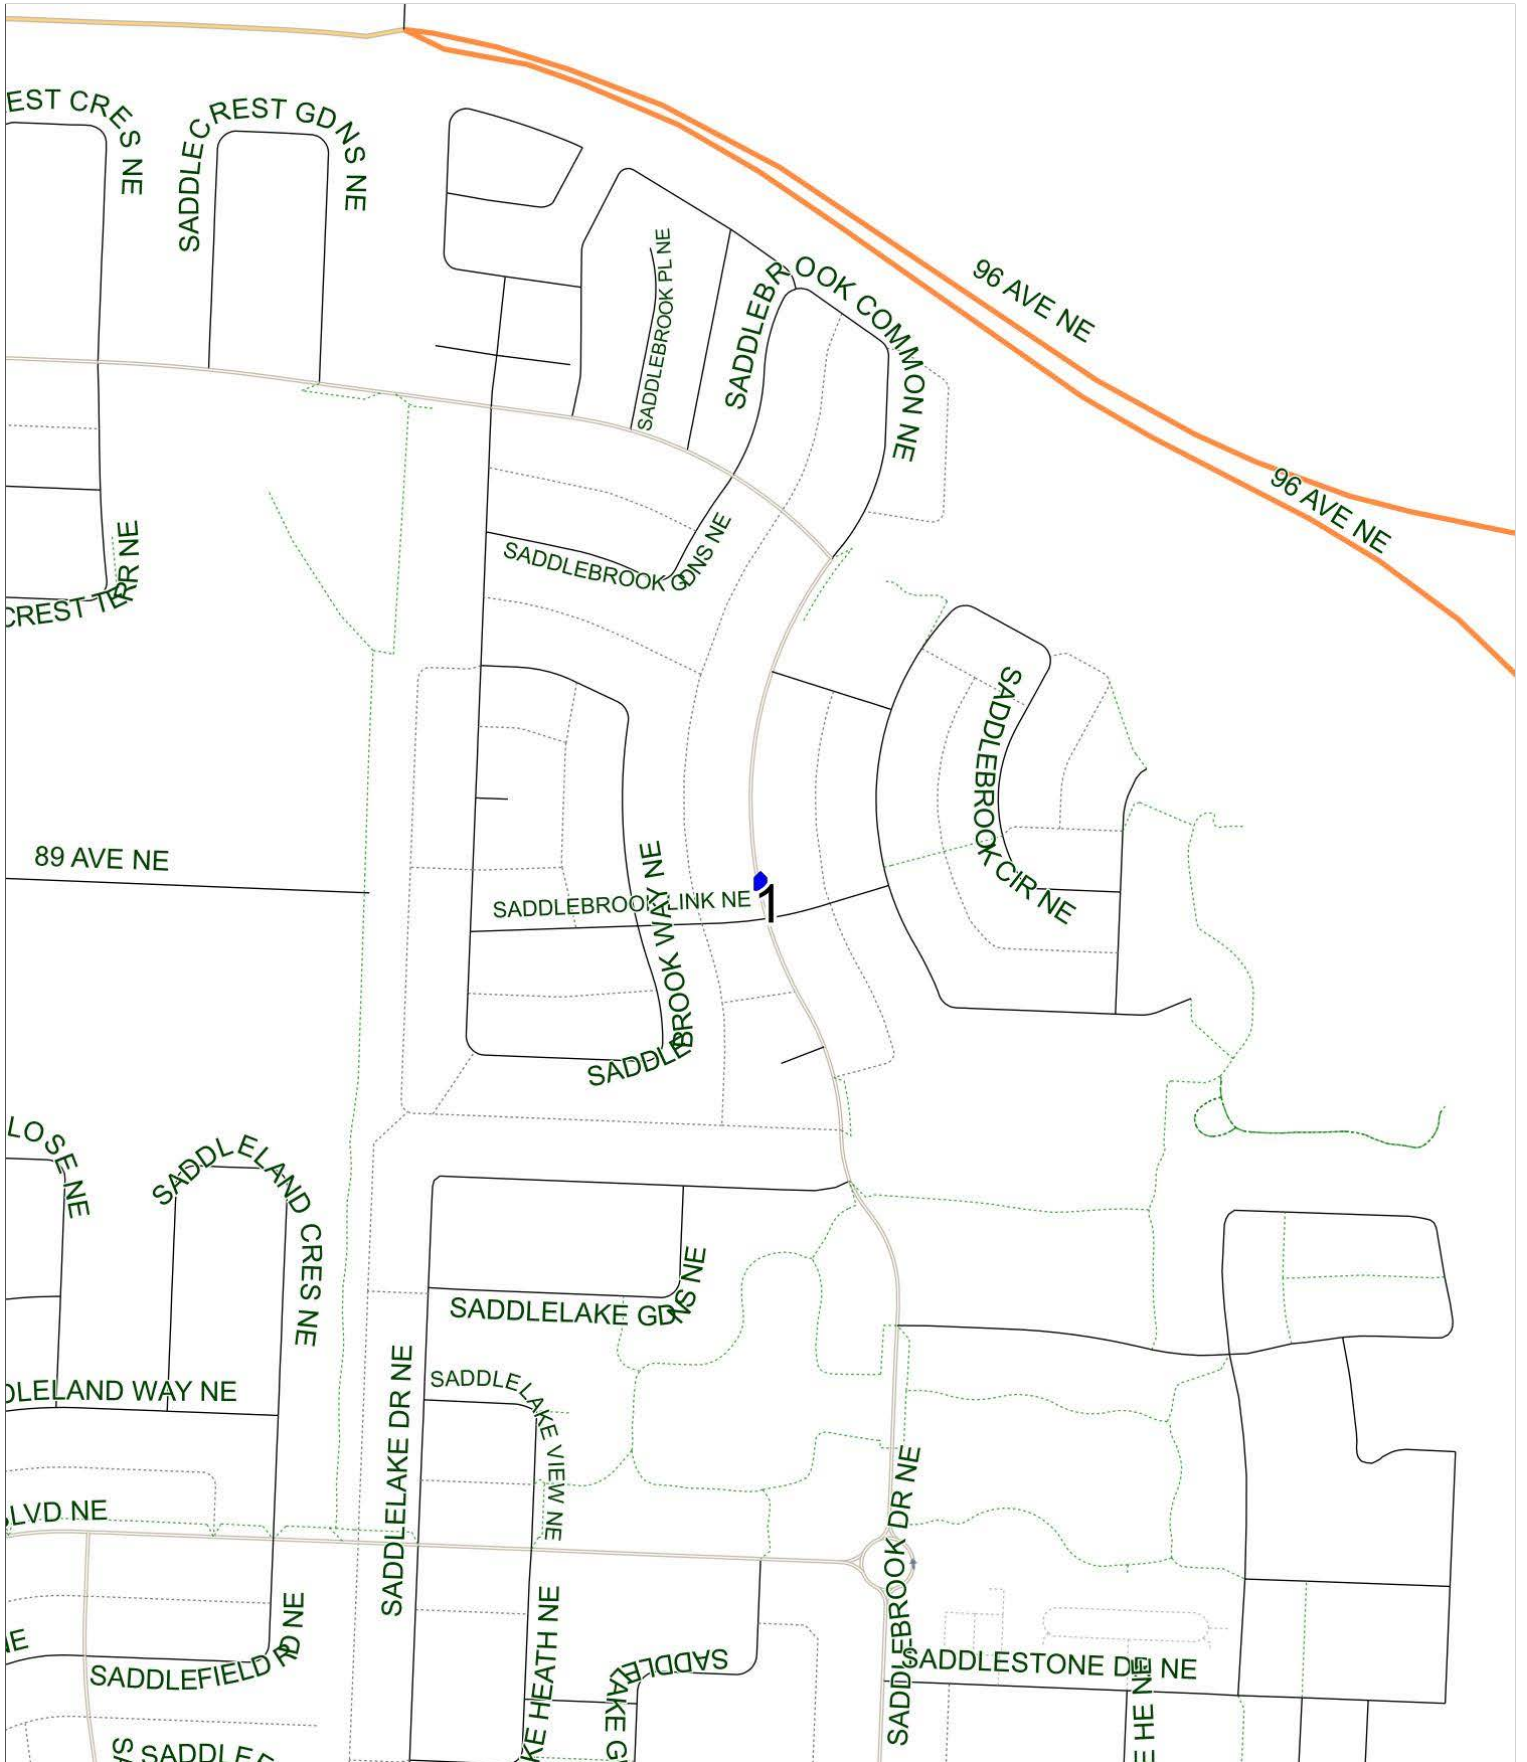

Peter Lougheed G AM

Operator: Southland - Ogden Yard (403) 253-9323
Description: Saddleridge

Eff: 2019-09-03

#	Time	Description
1	8:54 AM	Northbound Saddlebrook Drive after Saddlebrook Link NE at the CT Stop
2	9:00 AM	Peter Lougheed Middle School, Westbound Saddletree Drive NE

Peter Lougheed G PM (MTWR)

Operator: Southland - Ogden Yard (403) 253-9323
Description: Saddleridge

Eff: 2019-09-03

#	Time	Description
1	4:00 PM	Peter Lougheed Middle School, Westbound Saddletree Drive NE
2	4:09 PM	Northbound Saddlebrook Drive after Saddlebrook Link NE at the CT Stop

Peter Lougheed G PM (F)

Operator: Southland - Ogden Yard (403) 253-9323
Description: Saddleridge

Eff: 2019-09-03

#	Time	Description
1	12:30 PM	Peter Lougheed Middle School, Westbound Saddletree Drive NE
2	12:39 PM	Northbound Saddlebrook Drive after Saddlebrook Link NE at the CT Stop