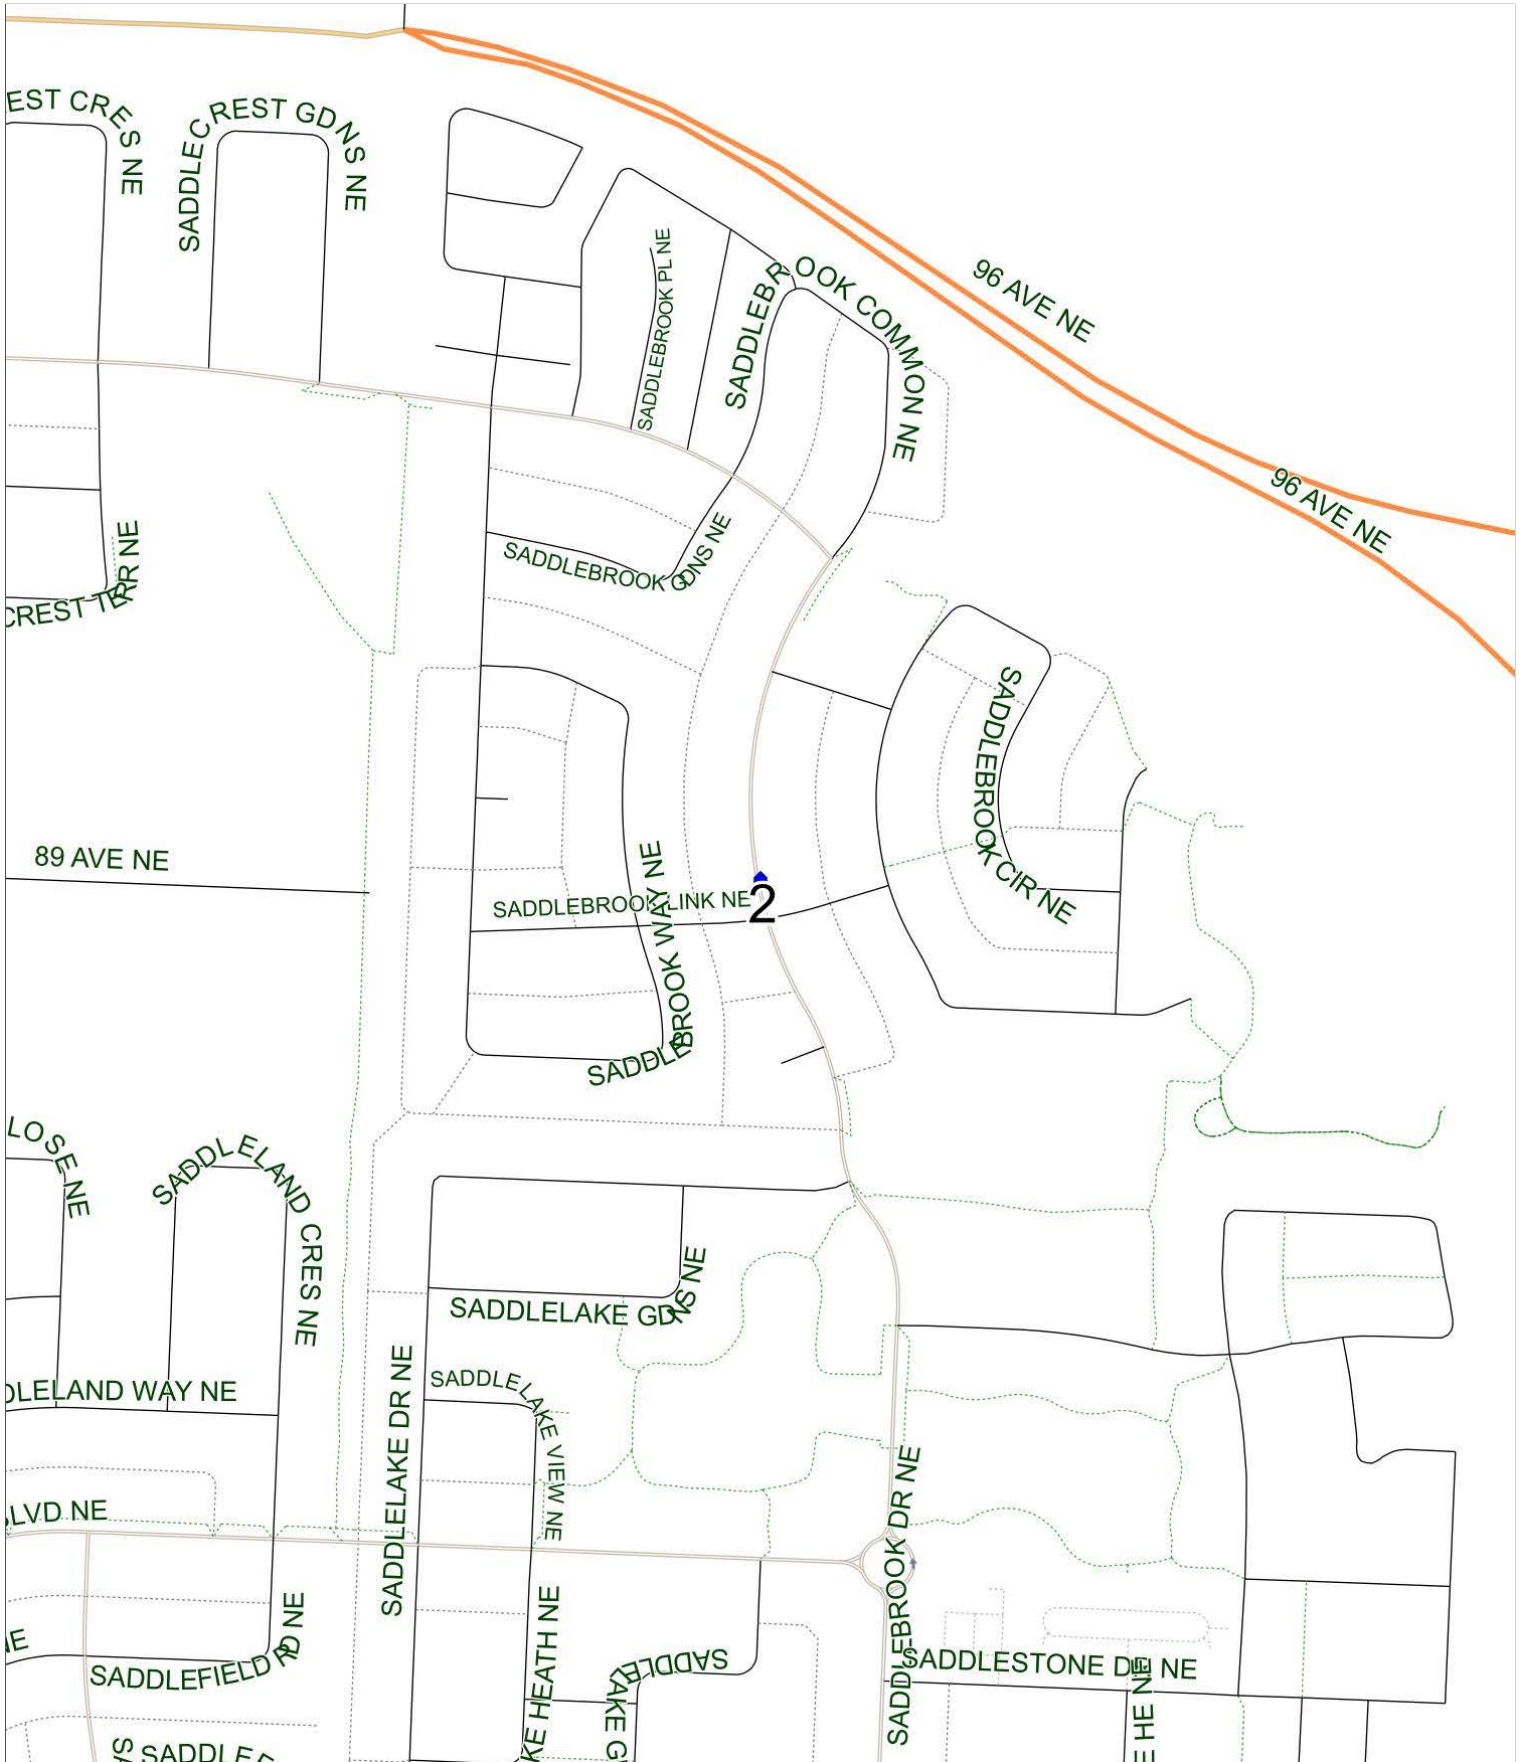

Peter Lougheed G AM

Operator: Southland - Ogden Yard (403) 253-9323
Description: Saddleridge

Eff: 2019-09-03

#	Time	Description
1	8:54 AM	Northbound Saddlebrook Drive after Saddlebrook Link NE at the CT Stop
2	9:00 AM	Peter Lougheed Middle School, Westbound Saddletree Drive NE

Peter Lougheed G PM (MTWR)

Operator: Southland - Ogden Yard (403) 253-9323
Description: Saddleridge

Eff: 2019-09-03

#	Time	Description
1	4:00 PM	Peter Lougheed Middle School, Westbound Saddletree Drive NE
2	4:09 PM	Northbound Saddlebrook Drive after Saddlebrook Link NE at the CT Stop

Peter Lougheed G PM (F)

Operator: Southland - Ogden Yard (403) 253-9323
Description: Saddleridge

Eff: 2019-09-03

#	Time	Description
1	12:30 PM	Peter Lougheed Middle School, Westbound Saddletree Drive NE
2	12:39 PM	Northbound Saddlebrook Drive after Saddlebrook Link NE at the CT Stop