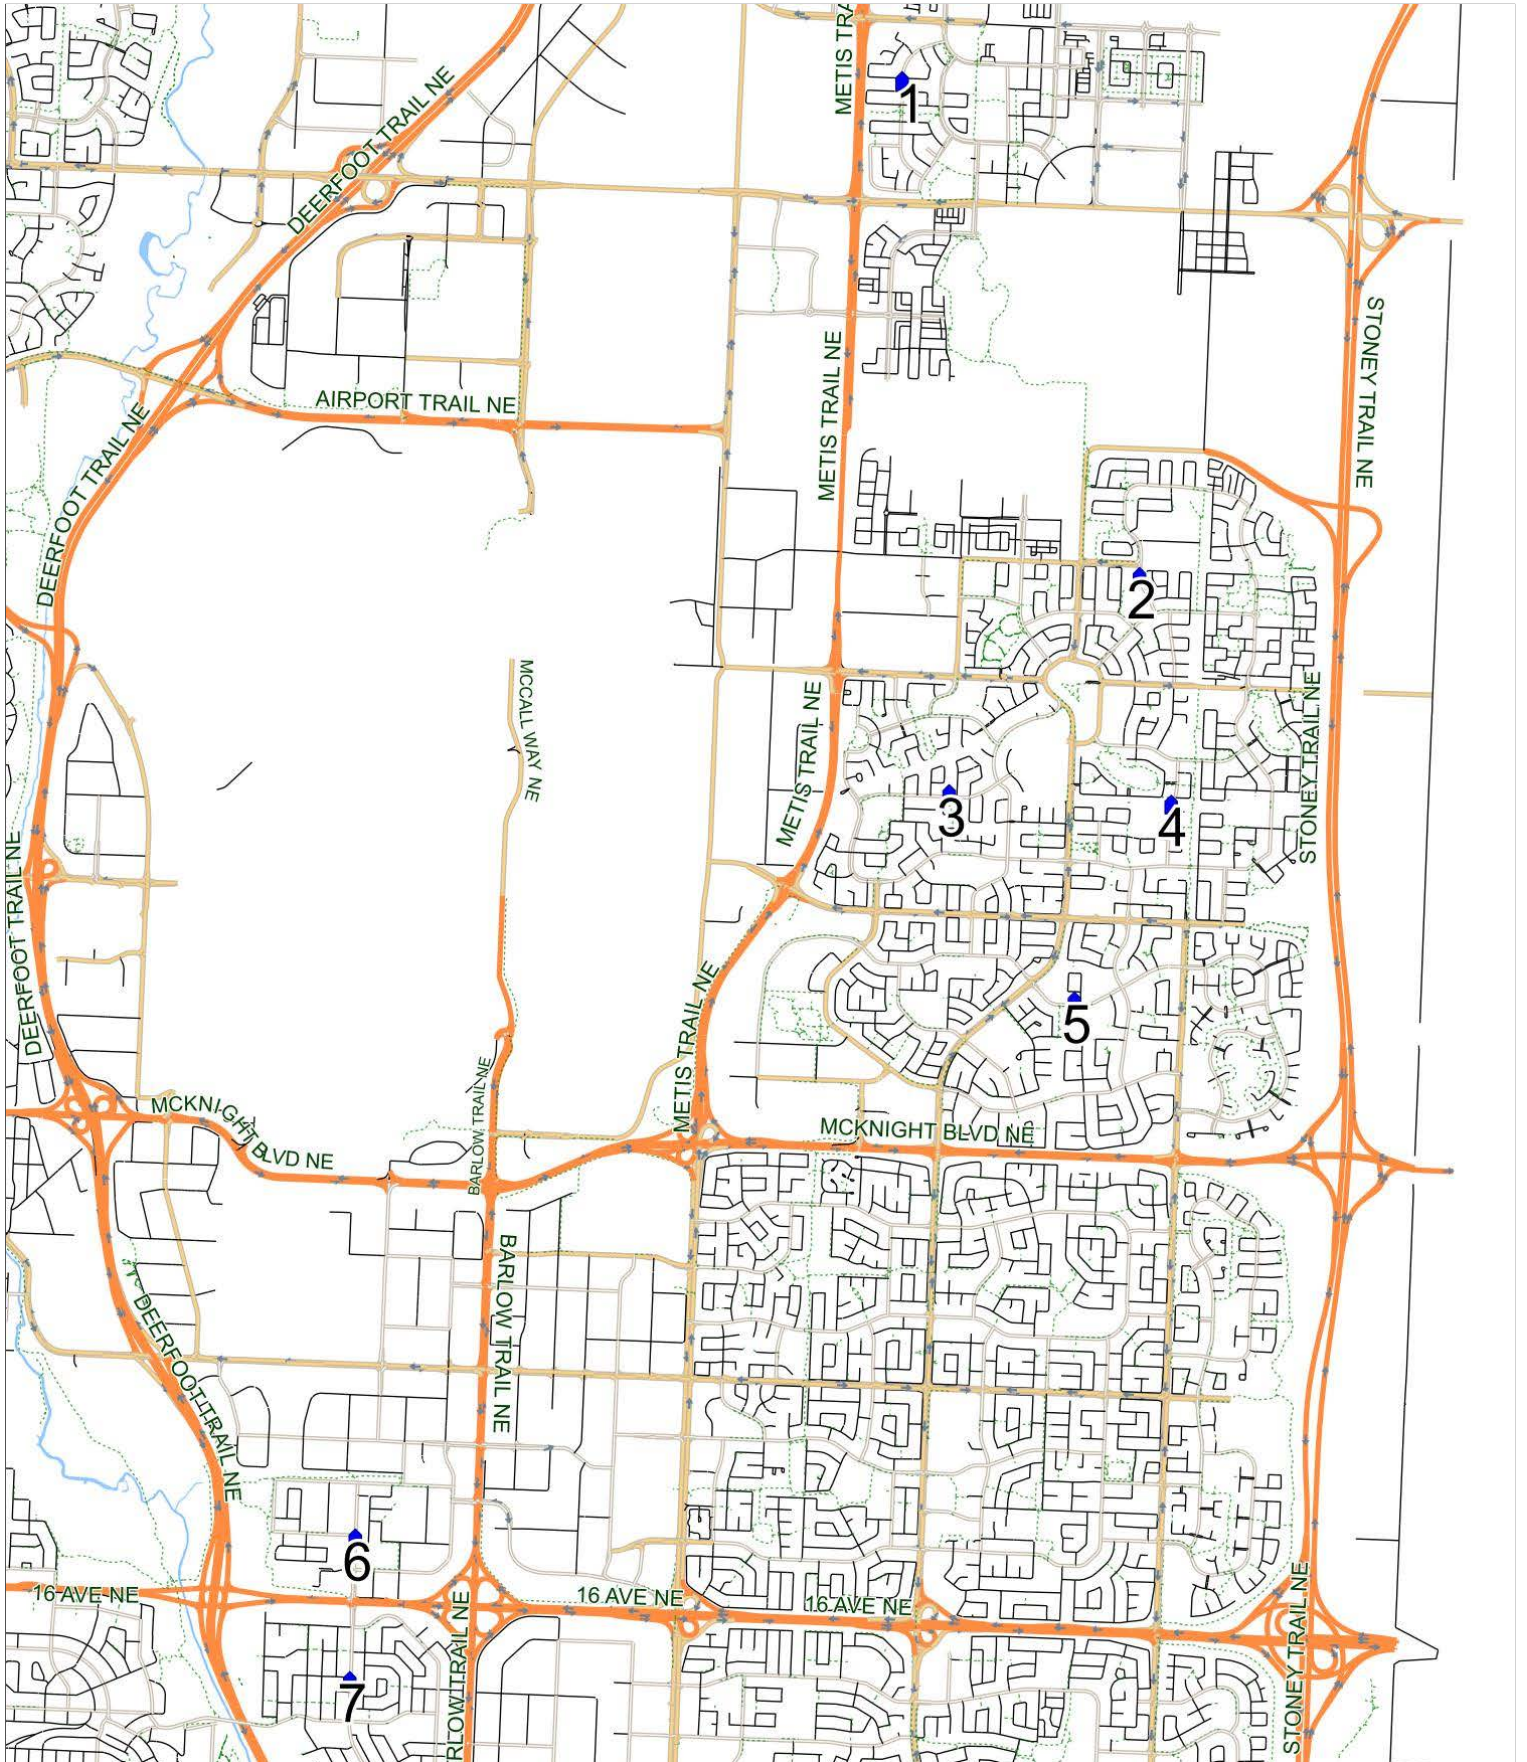

Piitoayis A AM

Operator: Southland - Ogden Yard (403) 253-9323

Eff: 2019-09-03

Description: Skyview Ranch, Saddleridge, Martindale, Taradale, Falconridge, Vista Heights, Mayland Heights

#	Time	Description
1	7:15 AM	Southbound Skyview Ranch Way after Skyview Springs Crescent NE (south arm) at CT stop
2	7:35 AM	Southbound Saddleland Drive after 88 Avenue NE at end of green space
3	7:46 AM	Eastbound Martin Crossing Drive after Martin Crossing Green NE (west arm) at CT Stop
4	7:54 AM	Southbound Taracove Road before Taralea Bay NE at CT Stop
5	8:02 AM	Westbound Falshire Drive after Falshire Close NE at the CT Stop
6	8:17 AM	Southbound 19 Street after Valleyview Road NE at CT Stop
7	8:21 AM	Southbound 19 Street after 10 Avenue NE at the CT Stop
8	8:30 AM	Piitoayis Family School, Eastbound 9 Avenue SE

Piitoayis A PM (MTWR)

Operator: Southland - Ogden Yard (403) 253-9323
 Description: Skyview Ranch, Saddleridge, Martindale, Taradale, Falconridge, Vista Heights, Mayland Heights

Eff: 2019-09-03

#	Time	Description
1	3:15 PM	Piitoayis Family School, Eastbound 9 Avenue SE
2	3:28 PM	Northbound 19 Street after 10 Avenue NE at the CT Stop
3	3:32 PM	Northbound 19 Street after Valleyview Road NE at CT Stop
4	3:47 PM	Eastbound Falshire Drive after Falshire Close NE at the CT Stop
5	3:54 PM	Northbound Taracove Road after Taracove Way NE (south arm) at CT Stop
6	4:01 PM	Westbound 88 Avenue after Saddleland Drive NE at CT Stop
7	4:08 PM	Westbound Martin Crossing Drive after Martin Crossing Green (west arm) at CT Stop
8	4:24 PM	Southbound Skyview Ranch Way after Skyview Springs Crescent (south arm) NE at CT Stop