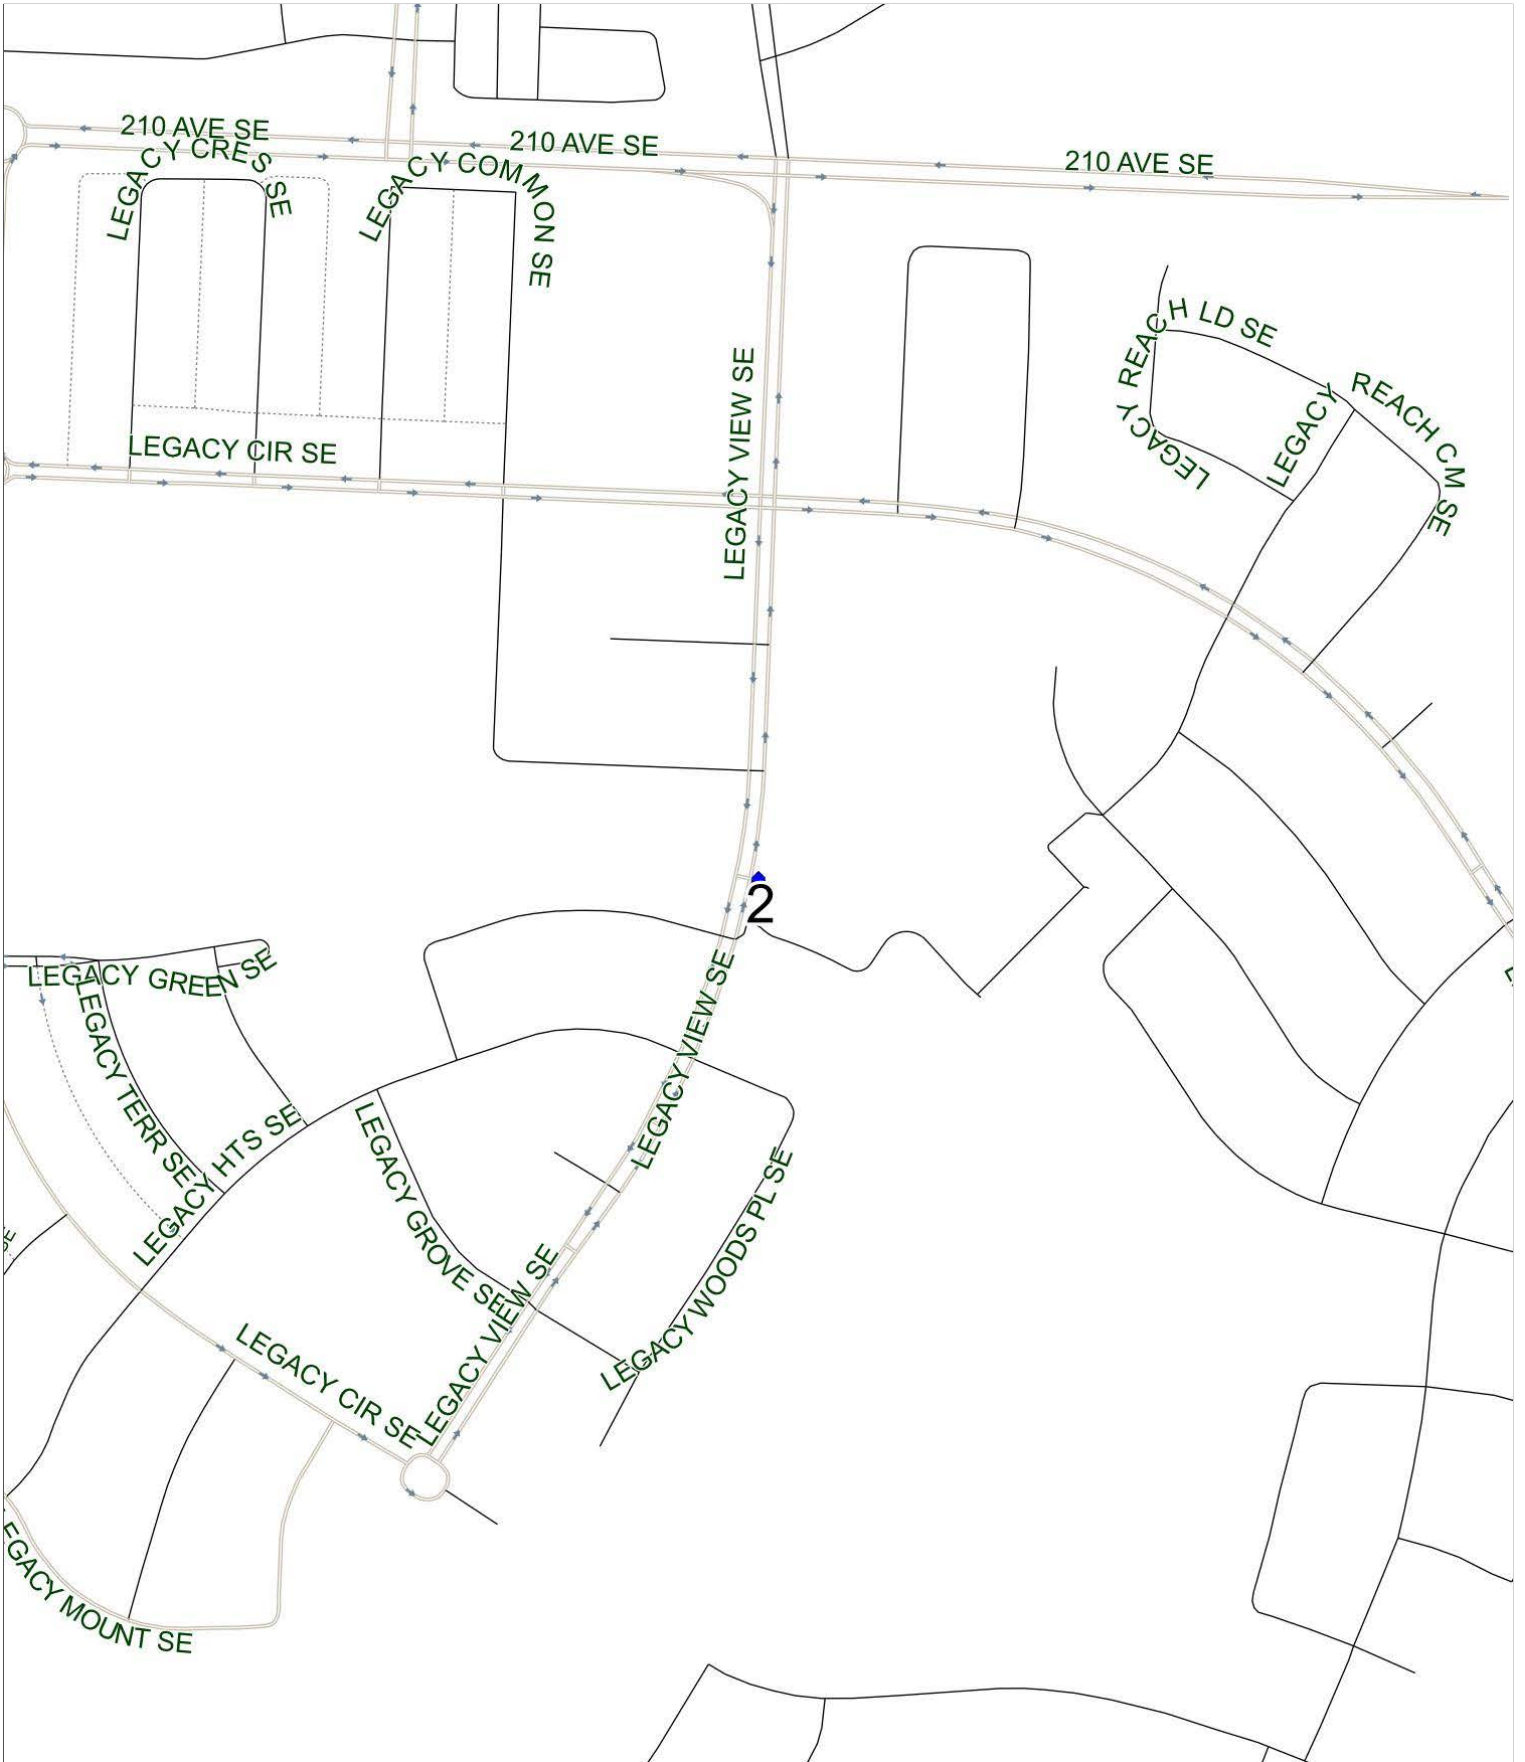

Prince of Wales C AM

Operator: Southland - Spruce Yard (403) 873-7268
Description: Legacy

Eff: 2019-09-03

#	Time	Description
1	7:32 AM	Northbound Legacy View after Legacy Woods Close SE at green space
2	7:50 AM	Prince Of Wales School, Eastbound Parkland Way SE

Prince of W ales C PM (MTWR)

Operator: Southland - Spruce Yard (403) 873-7268
Description: Legacy

Eff: 2019-09-03

#	Time	Description
1	2:55 PM	Prince Of Wales School, Eastbound Parkland Way SE
2	3:17 PM	Northbound Legacy View after Legacy Woods Close SE at green space

Prince of W ales C PM (F)

Operator: Southland - Spruce Yard (403) 873-7268
Description: Legacy

Eff: 2019-09-03

#	Time	Description
1	11:55 AM	Prince Of Wales School, Eastbound Parkland Way SE
2	12:17 PM	Northbound Legacy View after Legacy Woods Close SE at green space