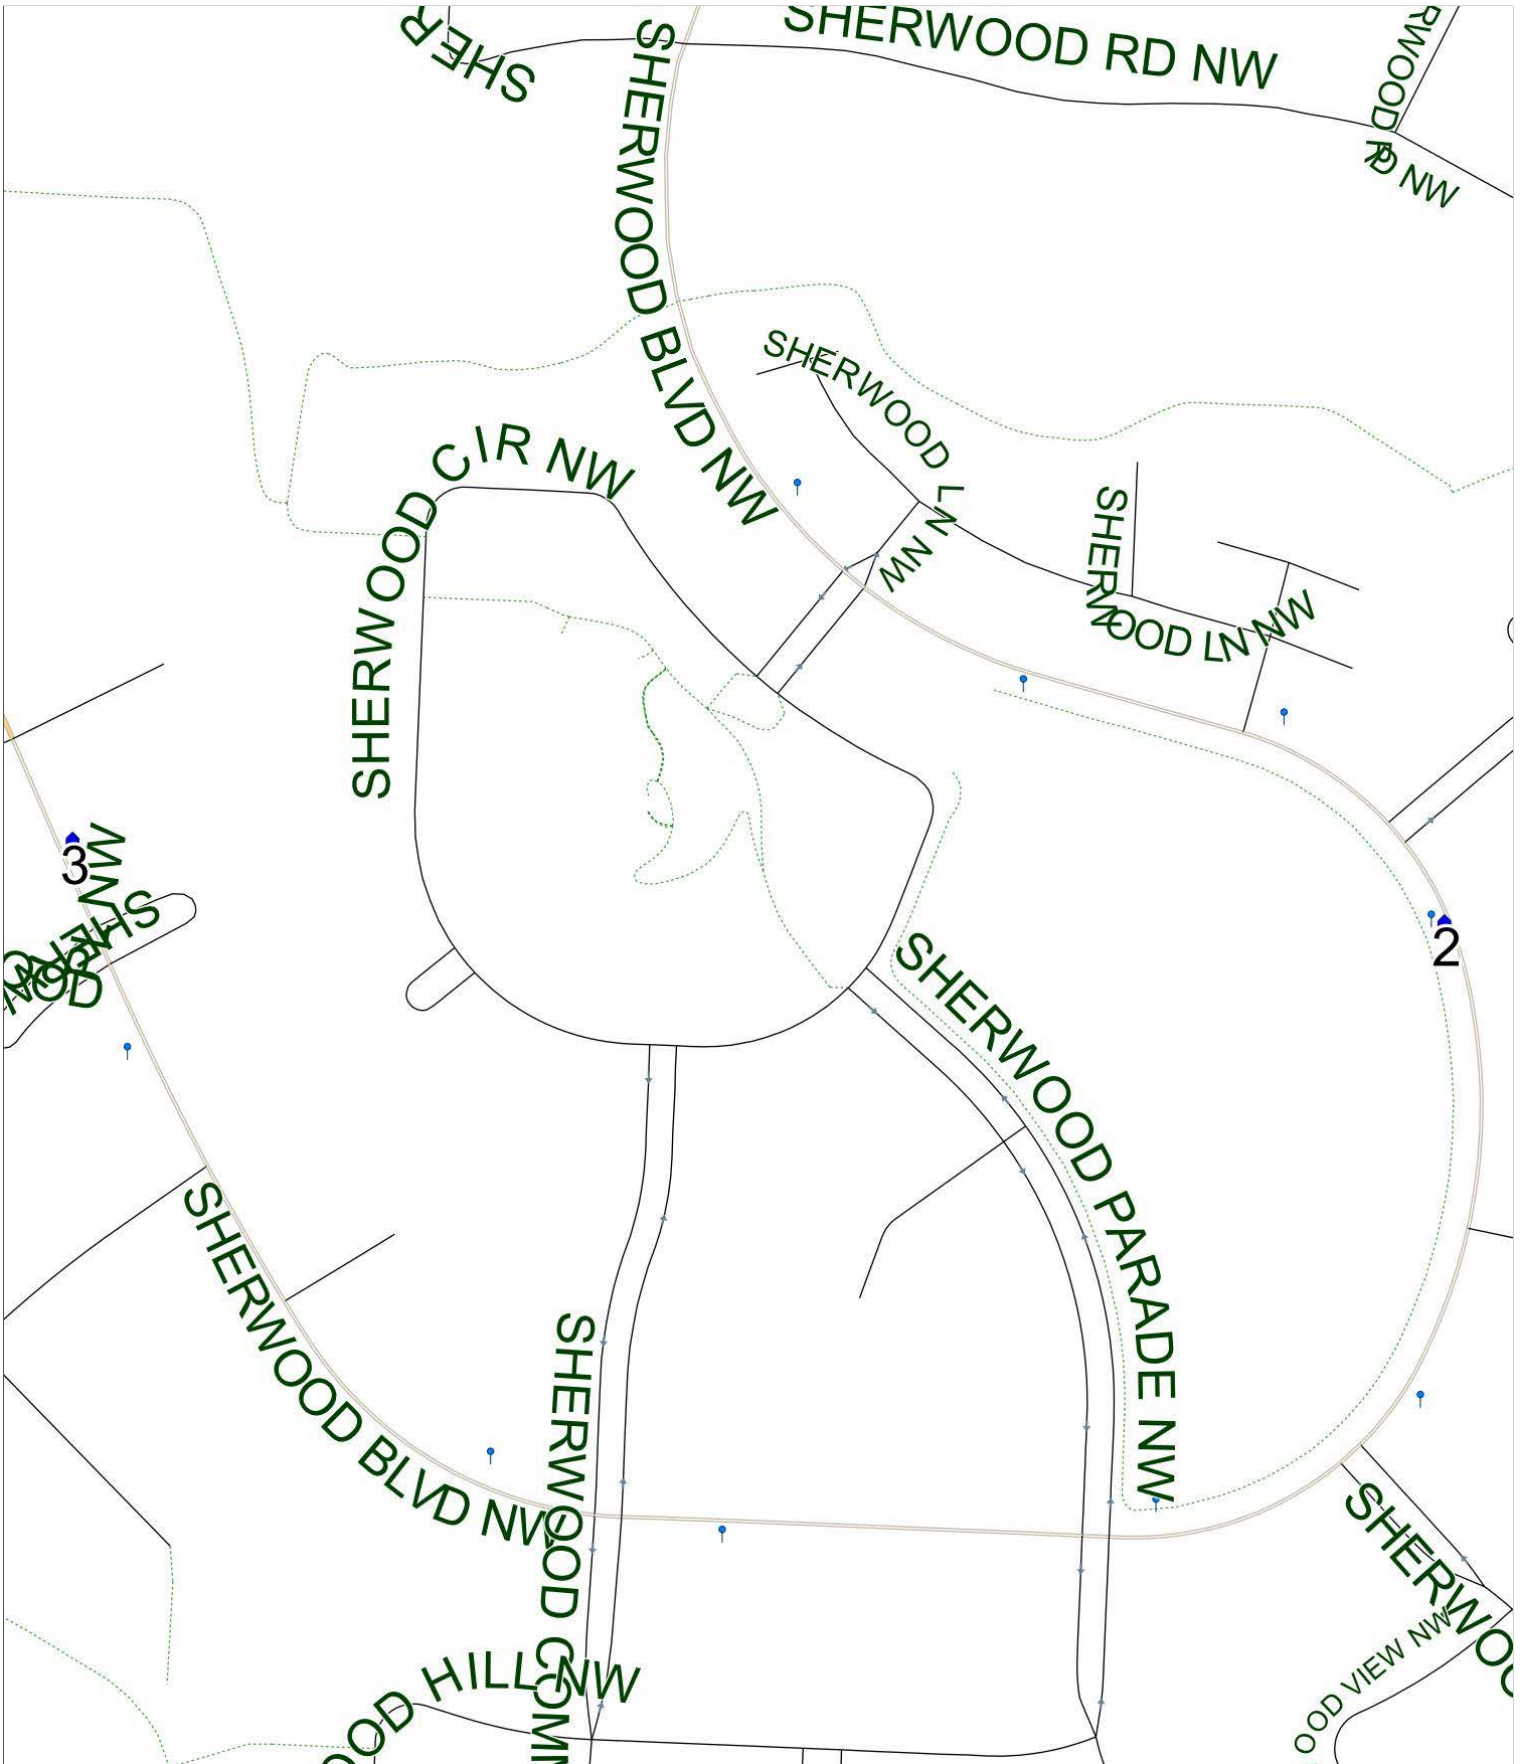

# Ranchlands D AM

Operator: Southland - Ogden Yard (403) 253-9323  
Description: Sherwood

Eff: 2019-09-03

#	Time	Description
1	8:40 AM	Southbound Sherwood Blvd (east arm) after Sherwood Way NW (north arm) at CT Stop
2	8:45 AM	Northbound Sherwood Blvd (west arm) after 300 Sherwood Place NW at CT Stop
3	9:00 AM	Ranchlands School, Southbound Ranchlands Blvd NW

### Ranchlands D PM (MTWR)

Operator: Southland - Ogden Yard (403) 253-9323  
Description: Sherwood

Eff: 2019-09-03

#	Time	Description
1	4:00 PM	Ranchlands School, Southbound Ranchlands Blvd NW
2	4:16 PM	Southbound Sherwood Blvd (east arm) after Sherwood Way NW (north arm) at CT Stop
3	4:21 PM	Northbound Sherwood Blvd (west arm) after 300 Sherwood Place NW at CT Stop

### Ranchlands D PM (F)

Operator: Southland - Ogden Yard (403) 253-9323  
Description: Sherwood

Eff: 2019-09-03

#	Time	Description
1	1:30 PM	Ranchlands School, Southbound Ranchlands Boulevard NW
2	1:46 PM	Southbound Sherwood Blvd (east arm) after Sherwood Way NW (north arm) at CT Stop
3	1:51 PM	Northbound Sherwood Blvd (west arm) after 300 Sherwood Place NW at CT Stop